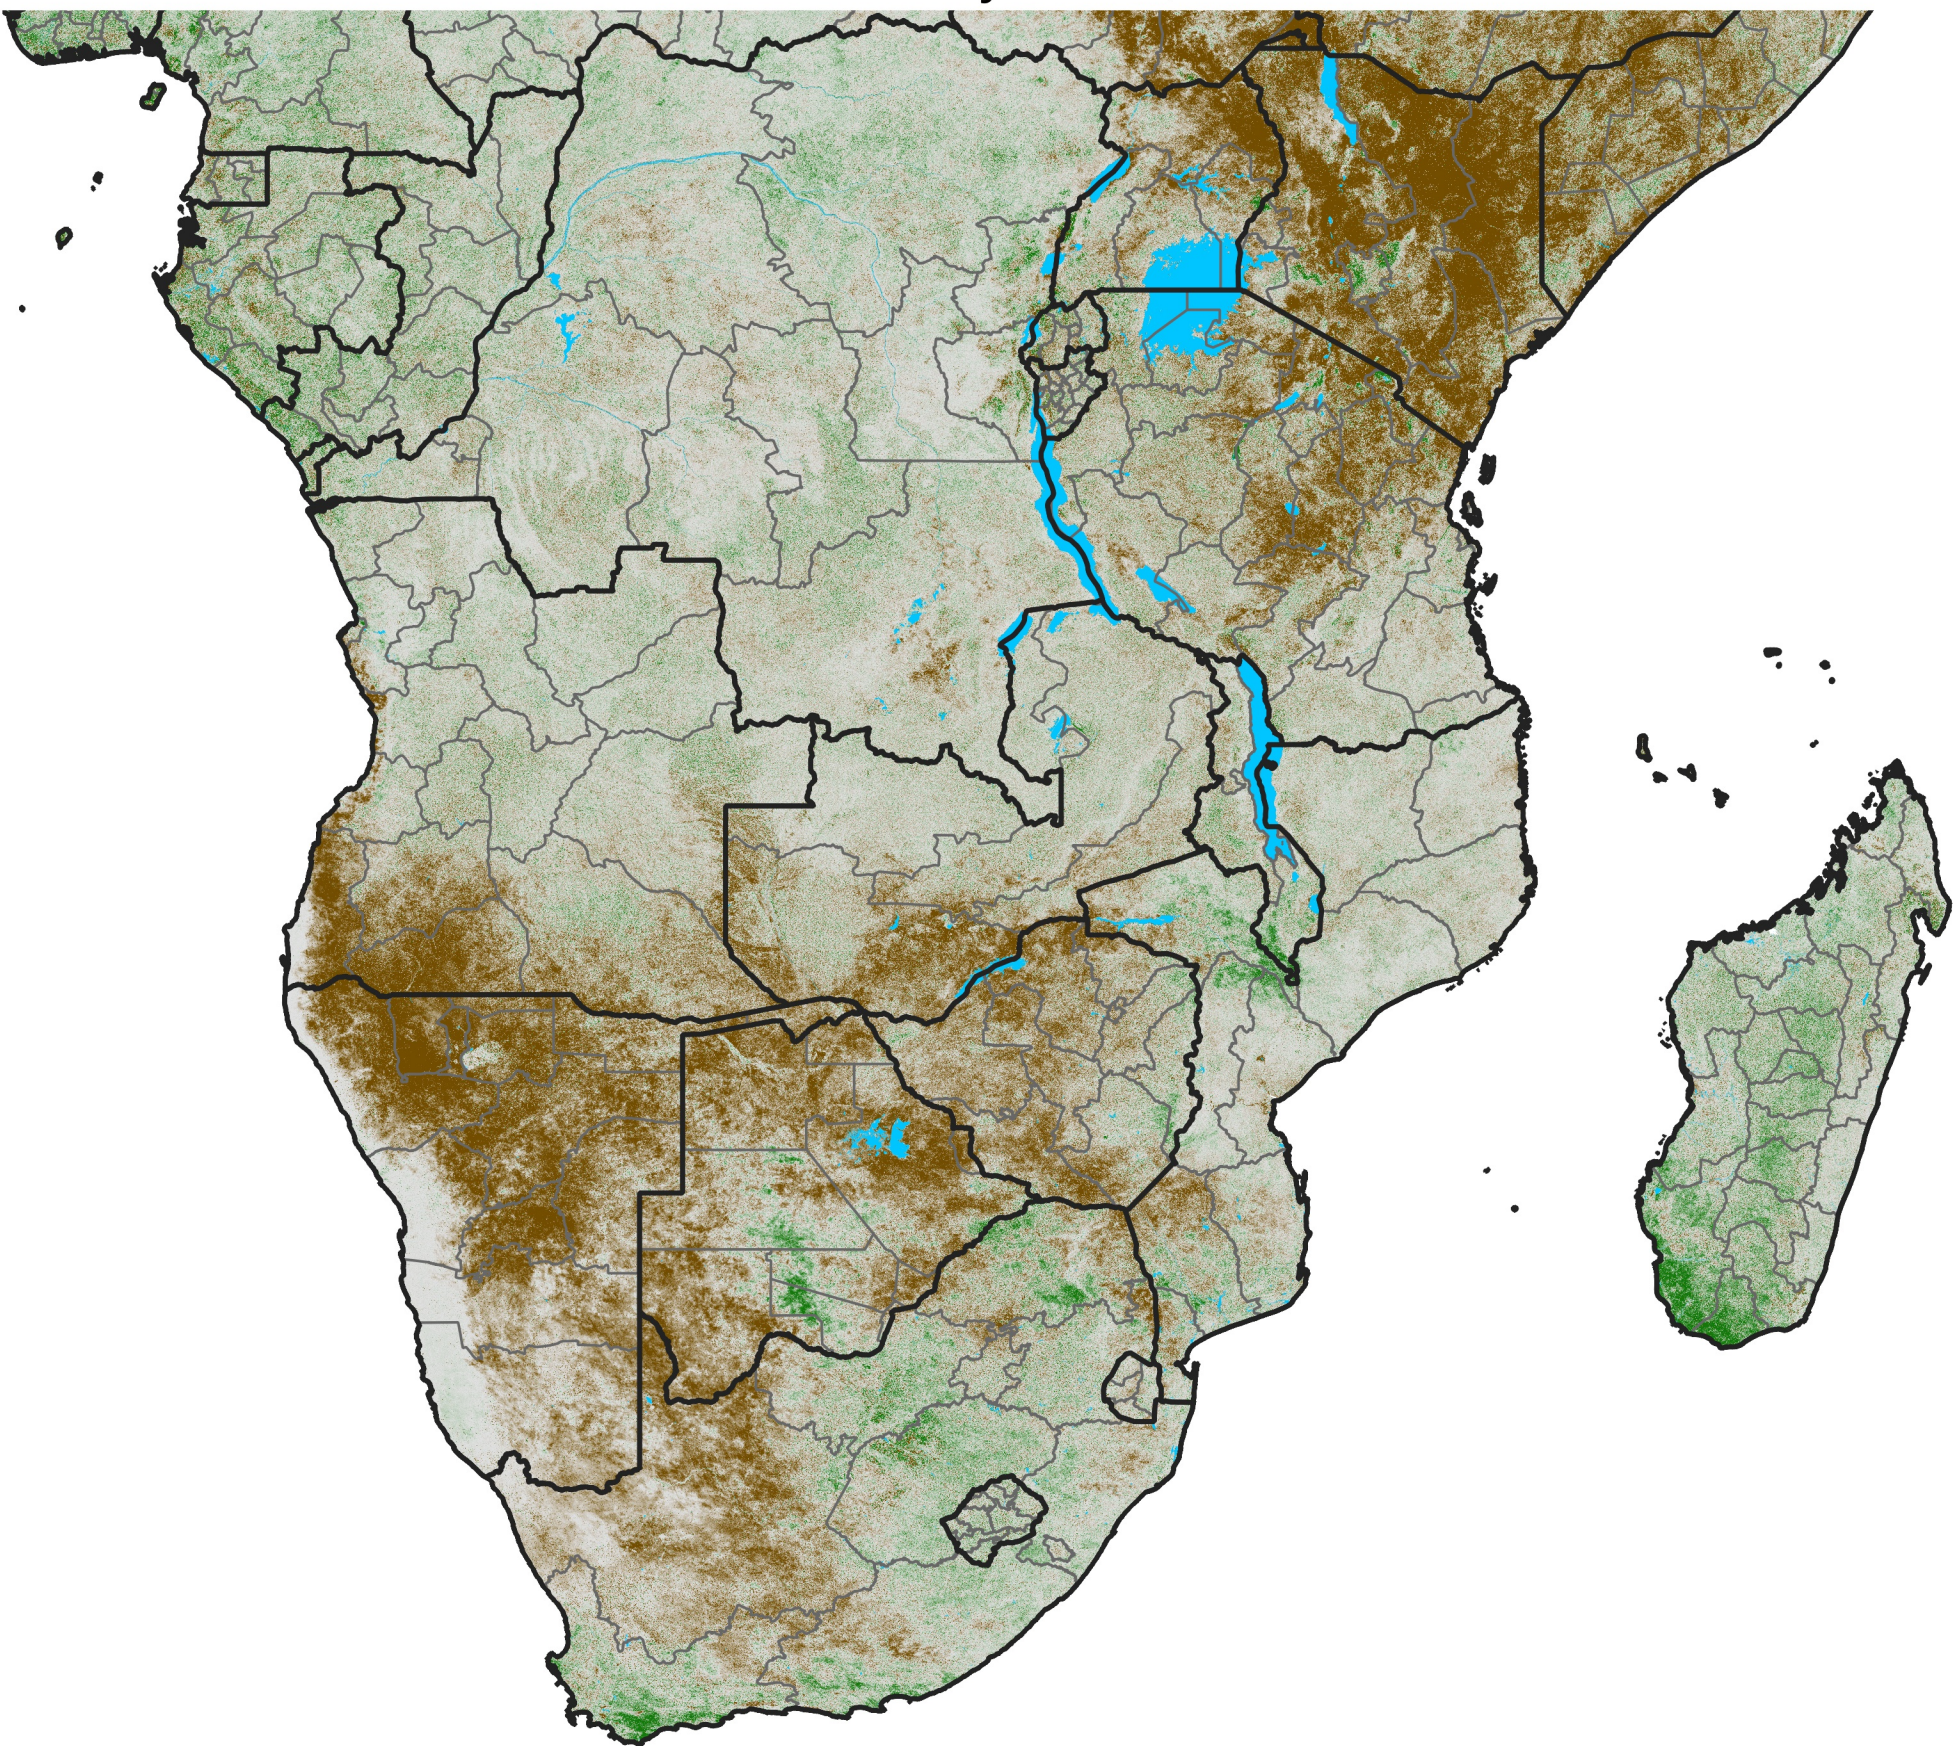

Southern Africa

NDVI Difference

2019 minus 2018

Period 27 / May 06 - 15, 2019

NDVI Difference

<math>< -0.3</math> -0.2 -0.1 -0.05 0.05 0.1 0.2 > 0.3

Negative

No Difference