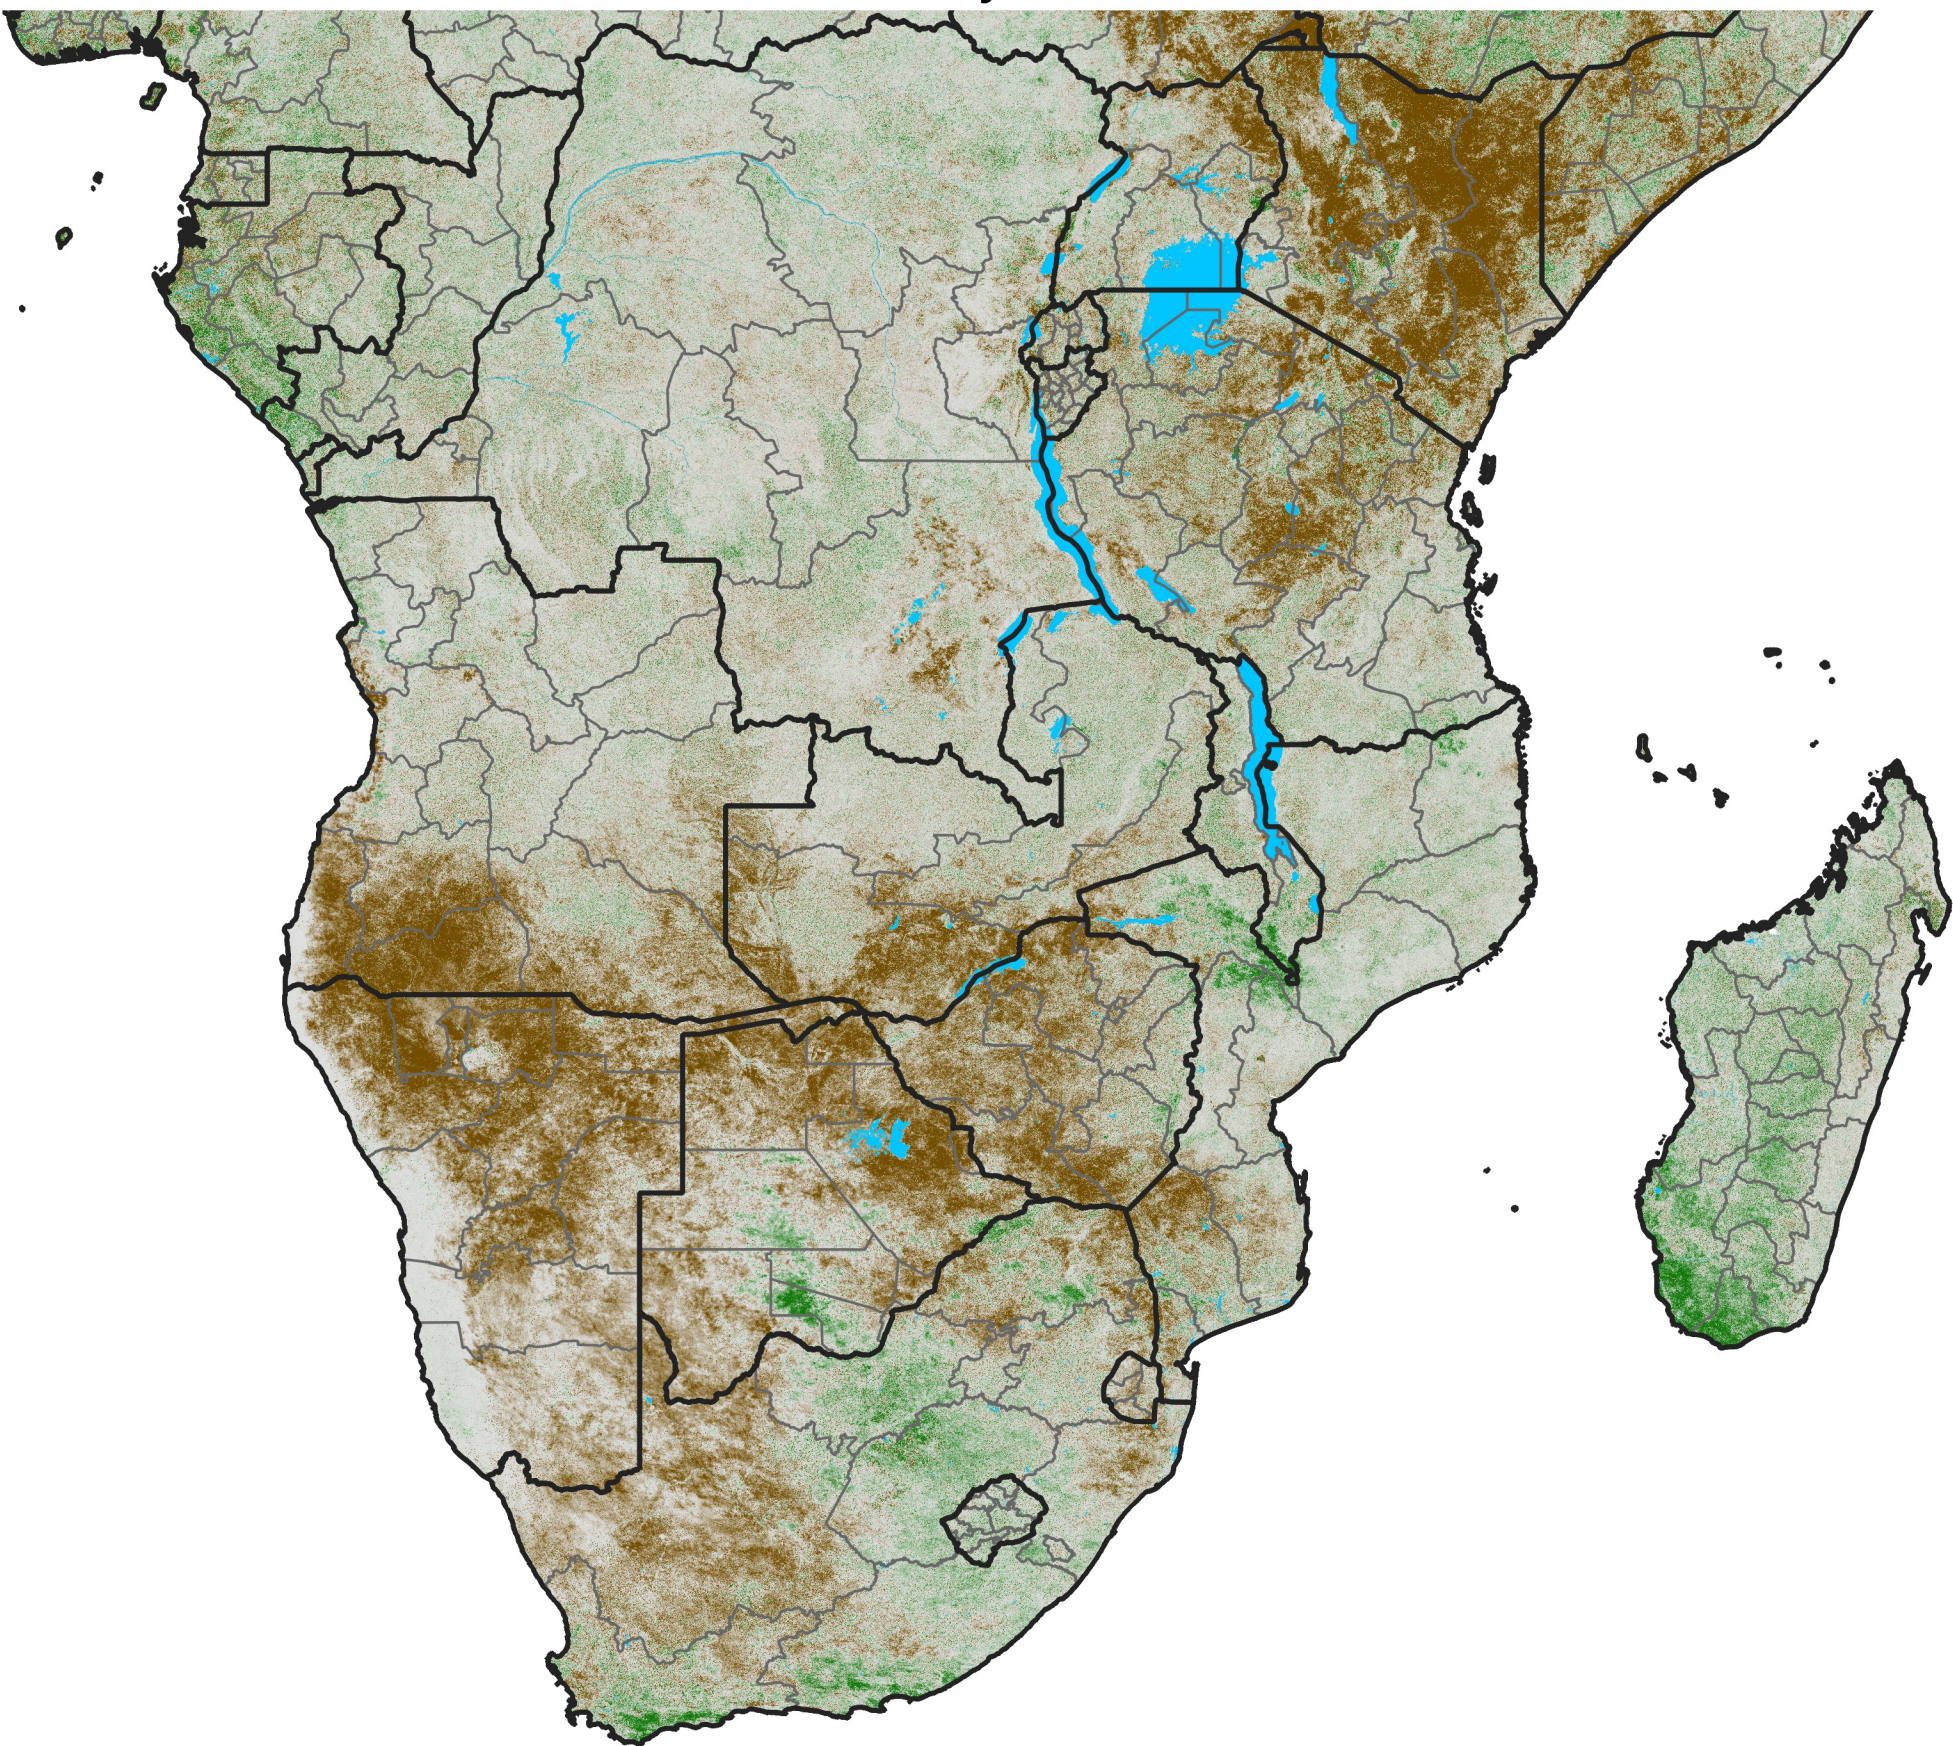

Southern Africa

NDVI Difference

2019 minus 2018

Period 30 / May 21 - 31, 2019

NDVI Difference

<math>< -0.3</math> -0.2 -0.1 -0.05 0.05 0.1 0.2 > 0.3

Negative

No Difference