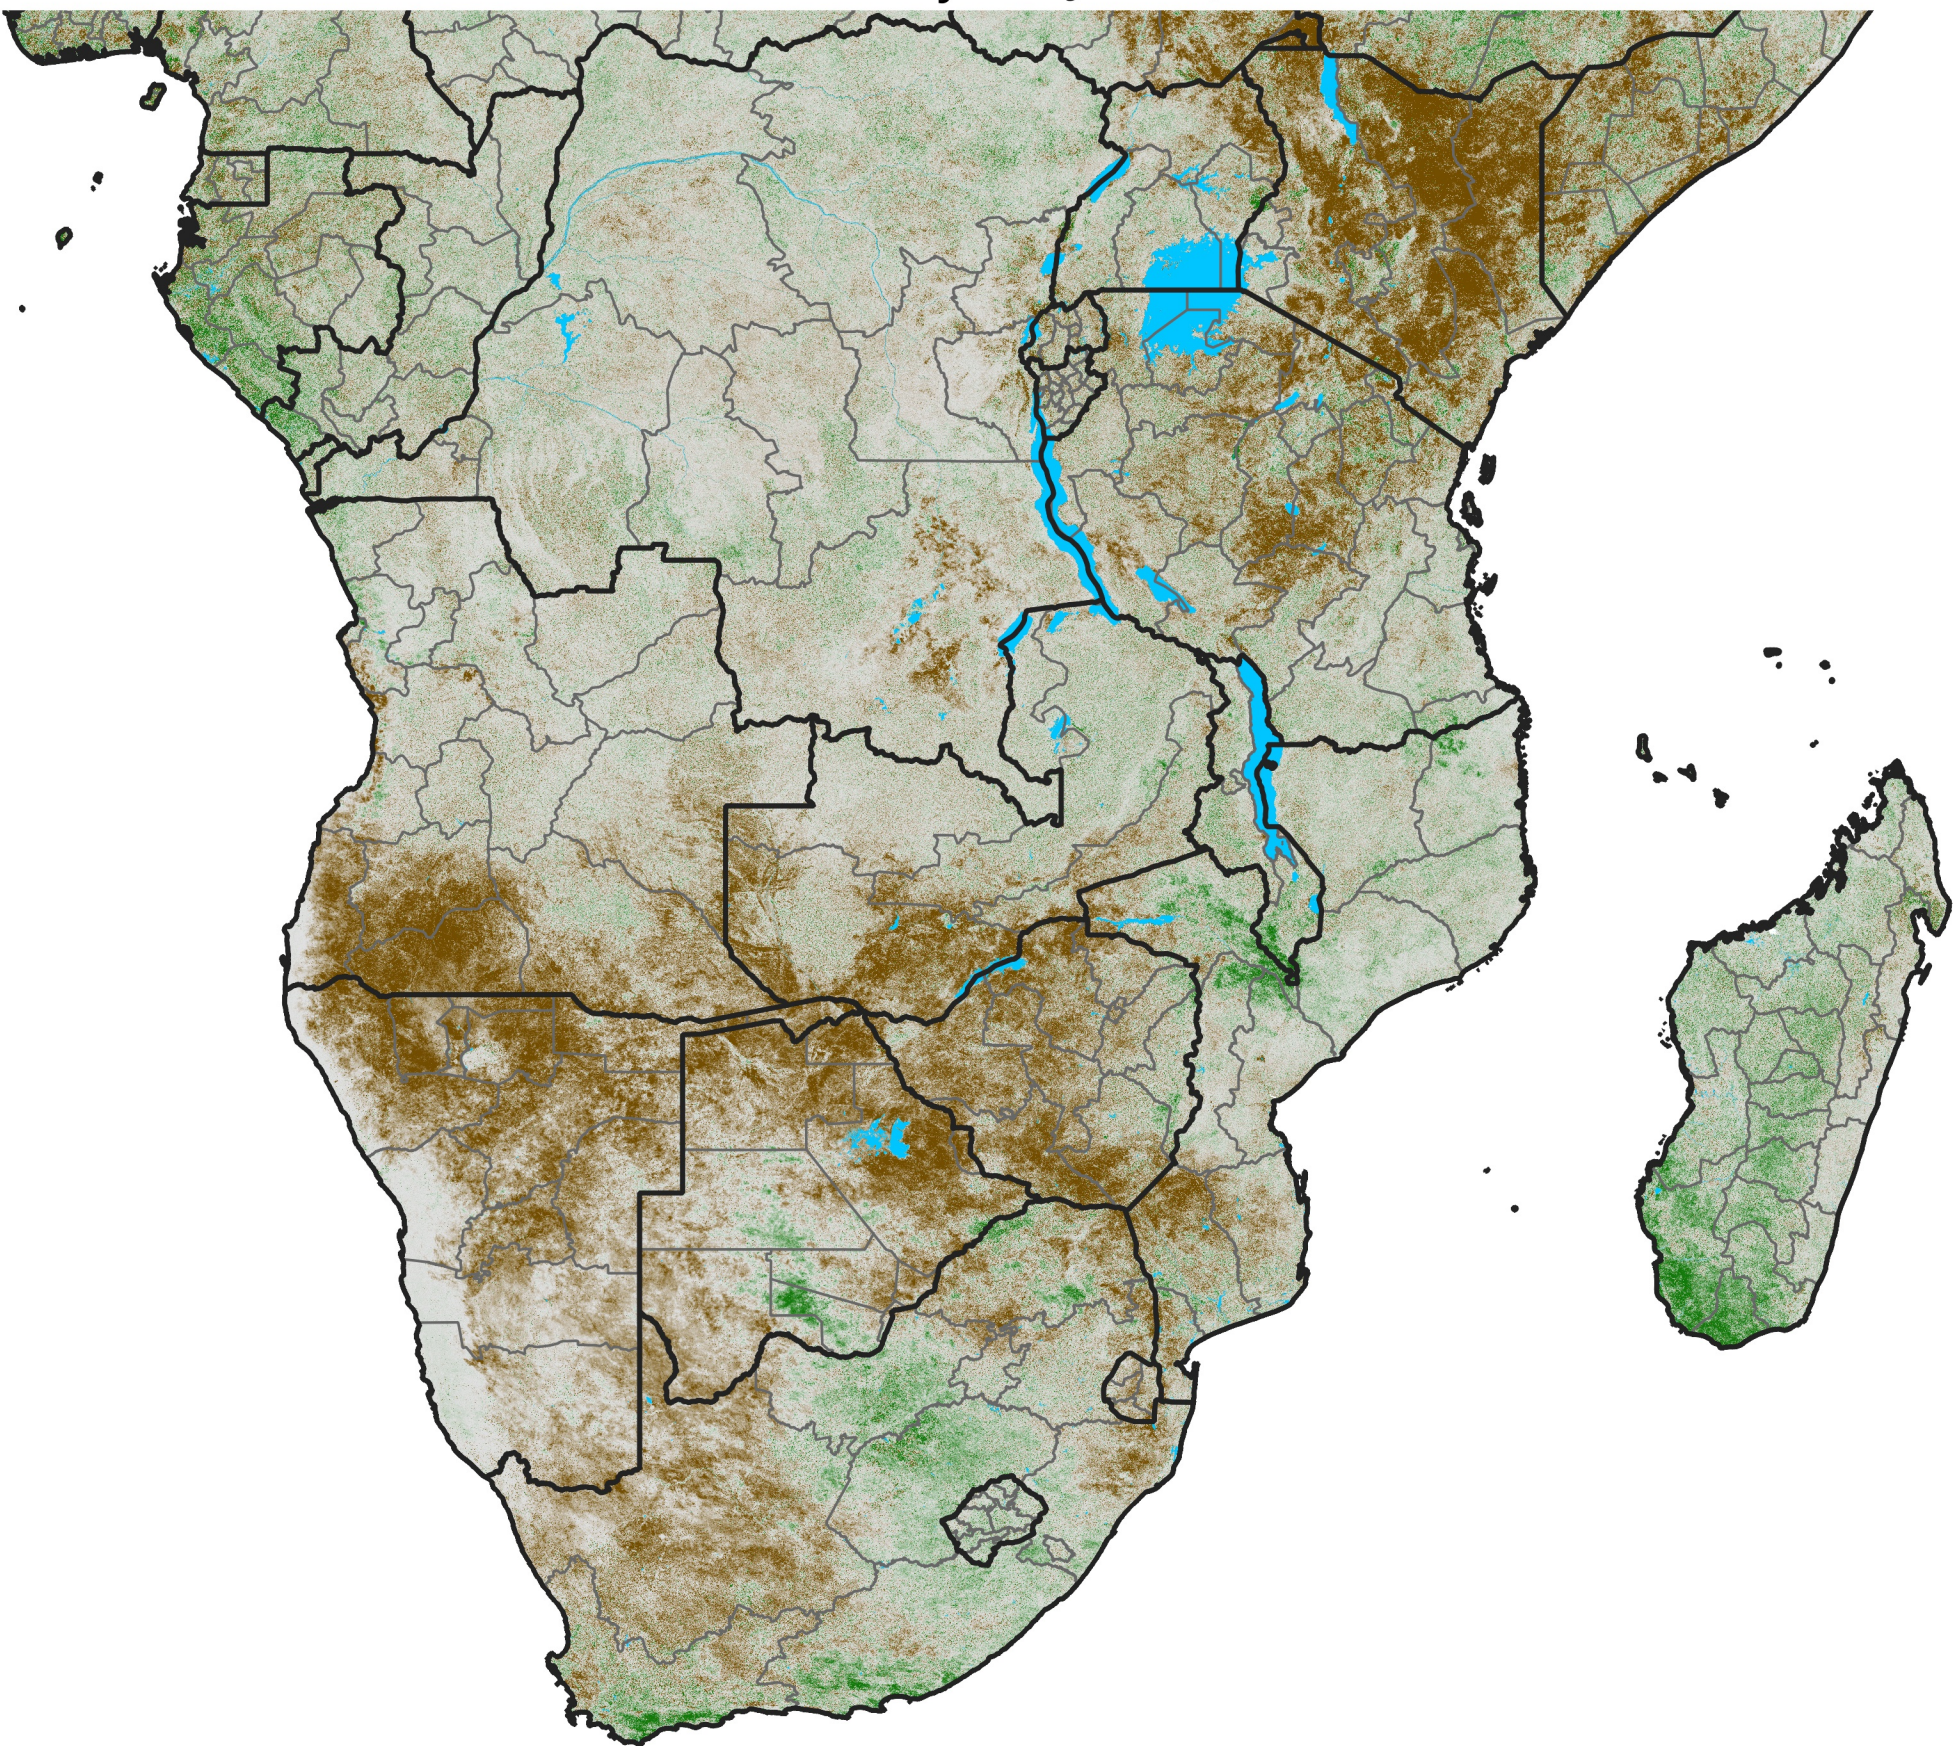

Southern Africa

NDVI Difference

2019 minus 2018

Period 31 / May 26 - Jun 05, 2019

NDVI Difference

< -0.3 -0.2 -0.1 -0.05 0.05 0.1 0.2 >0.3

Negative

No Difference