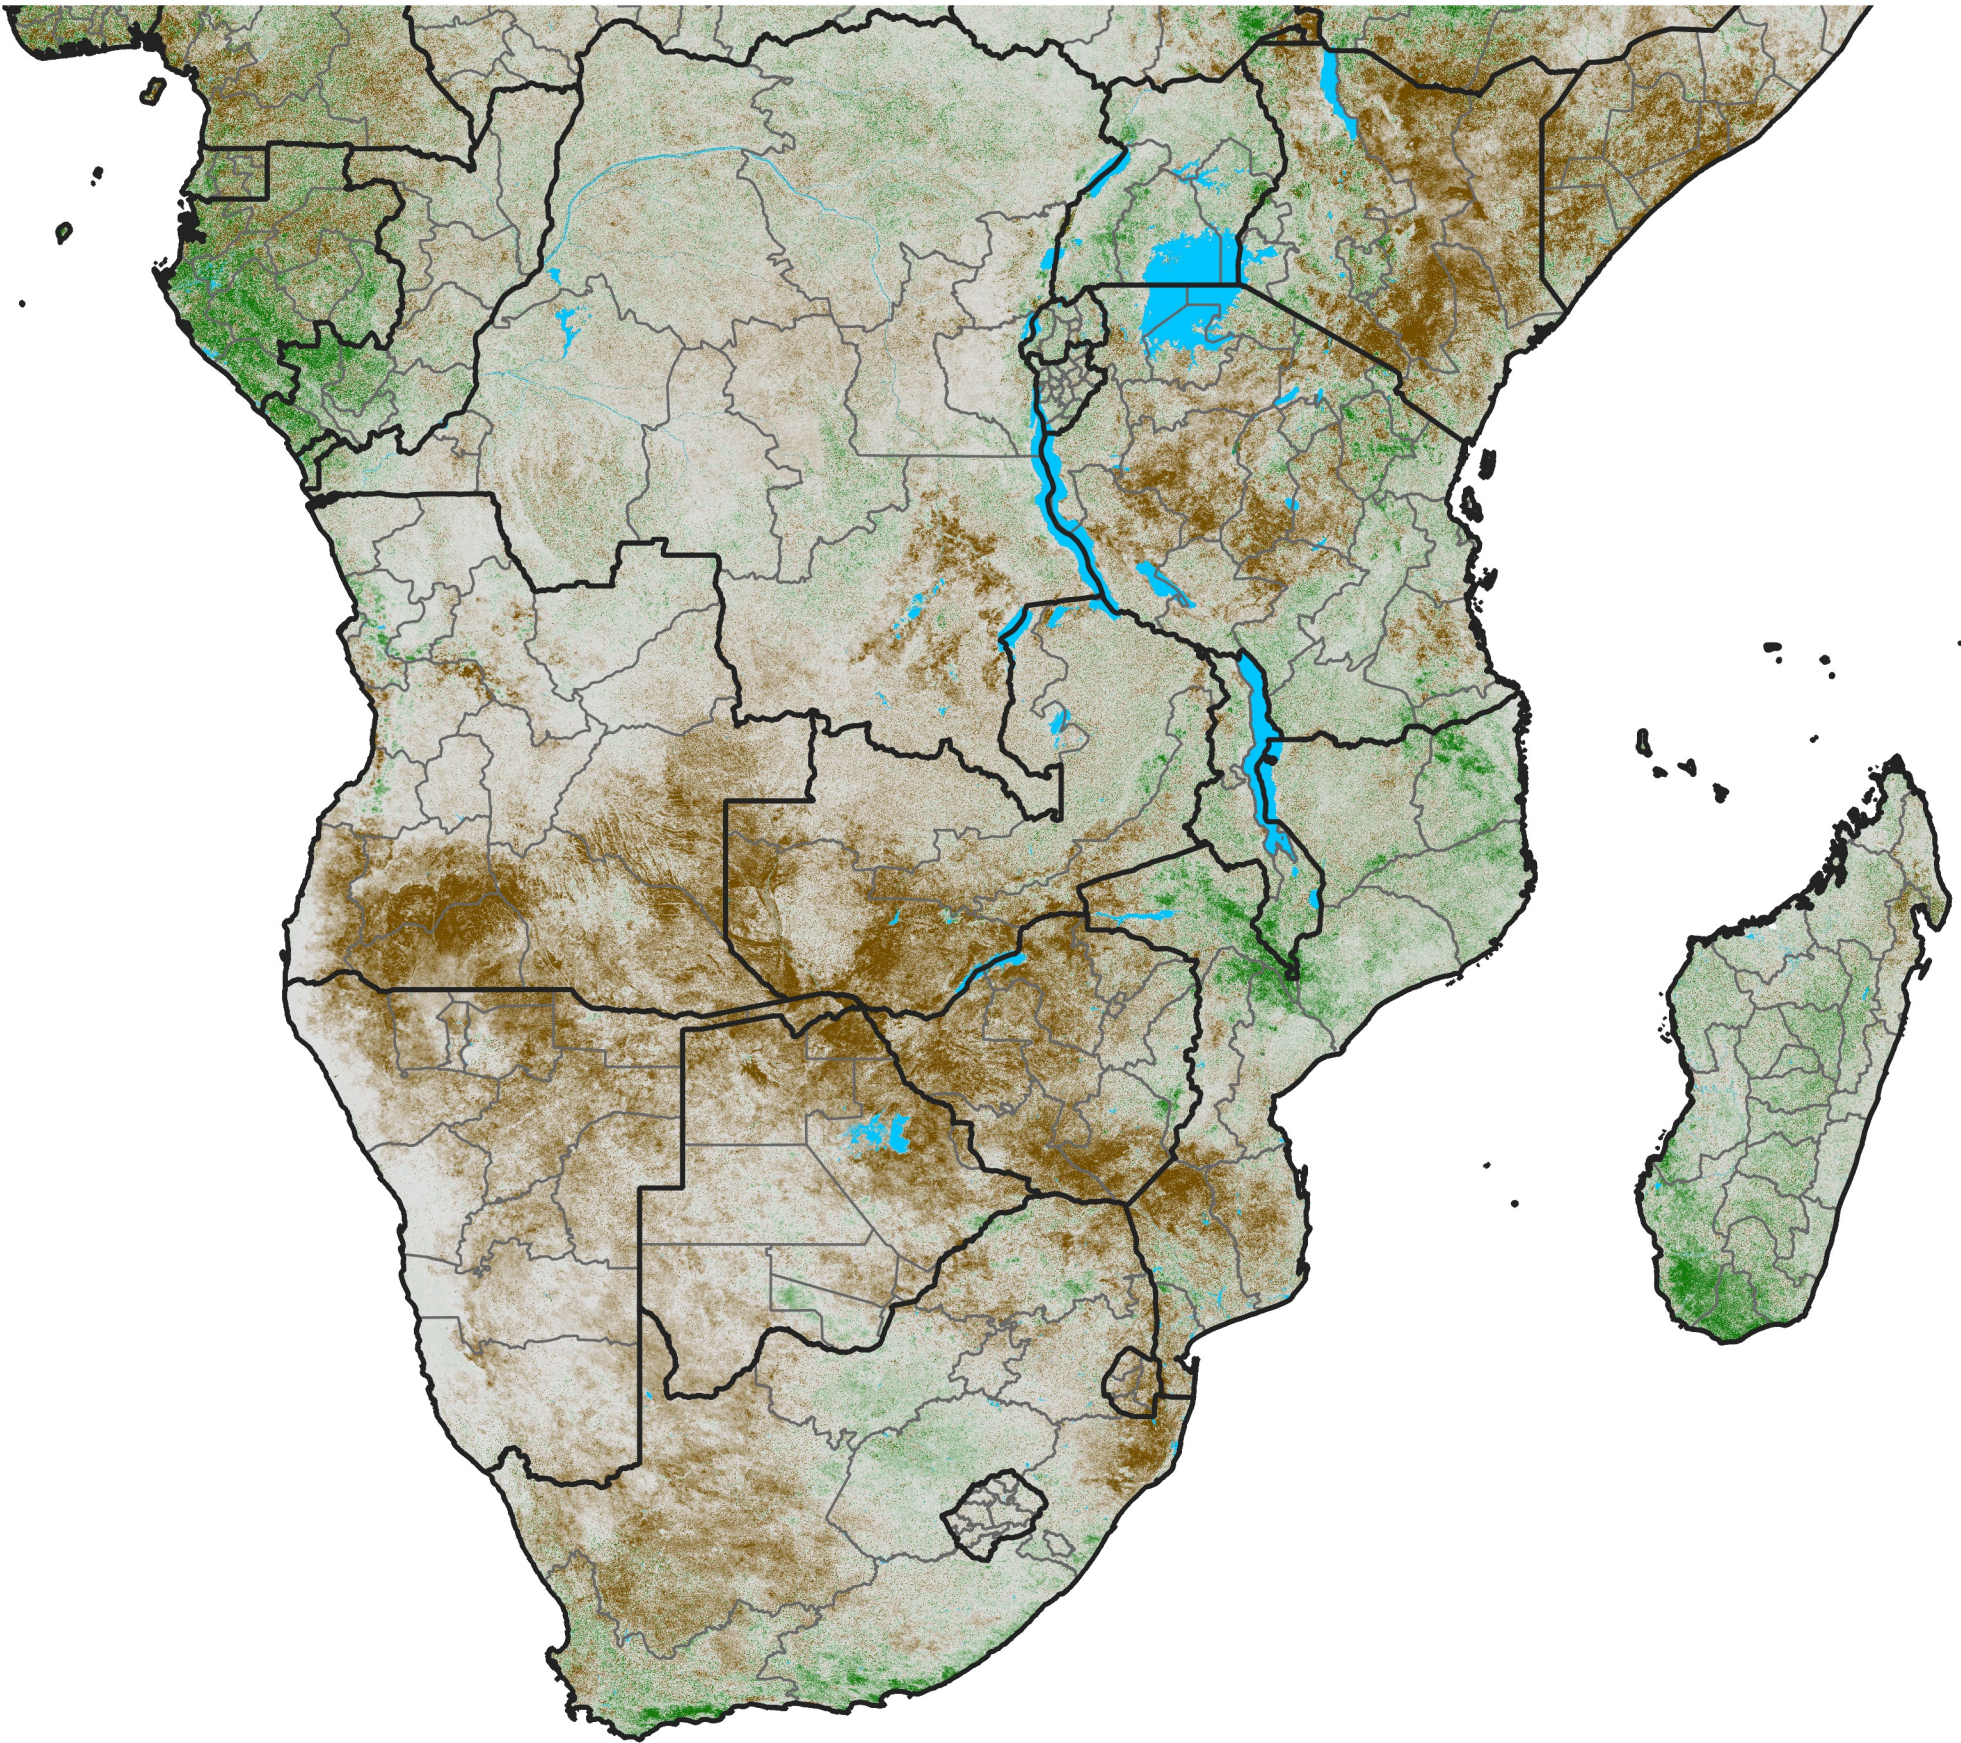

Southern Africa

NDVI Difference

2019 minus 2018

Period 37 / Jun 26 - Jul 05, 2019

NDVI Difference

< -0.3 -0.2 -0.1 -0.05 0.05 0.1 0.2 >0.3

Negative

No Difference