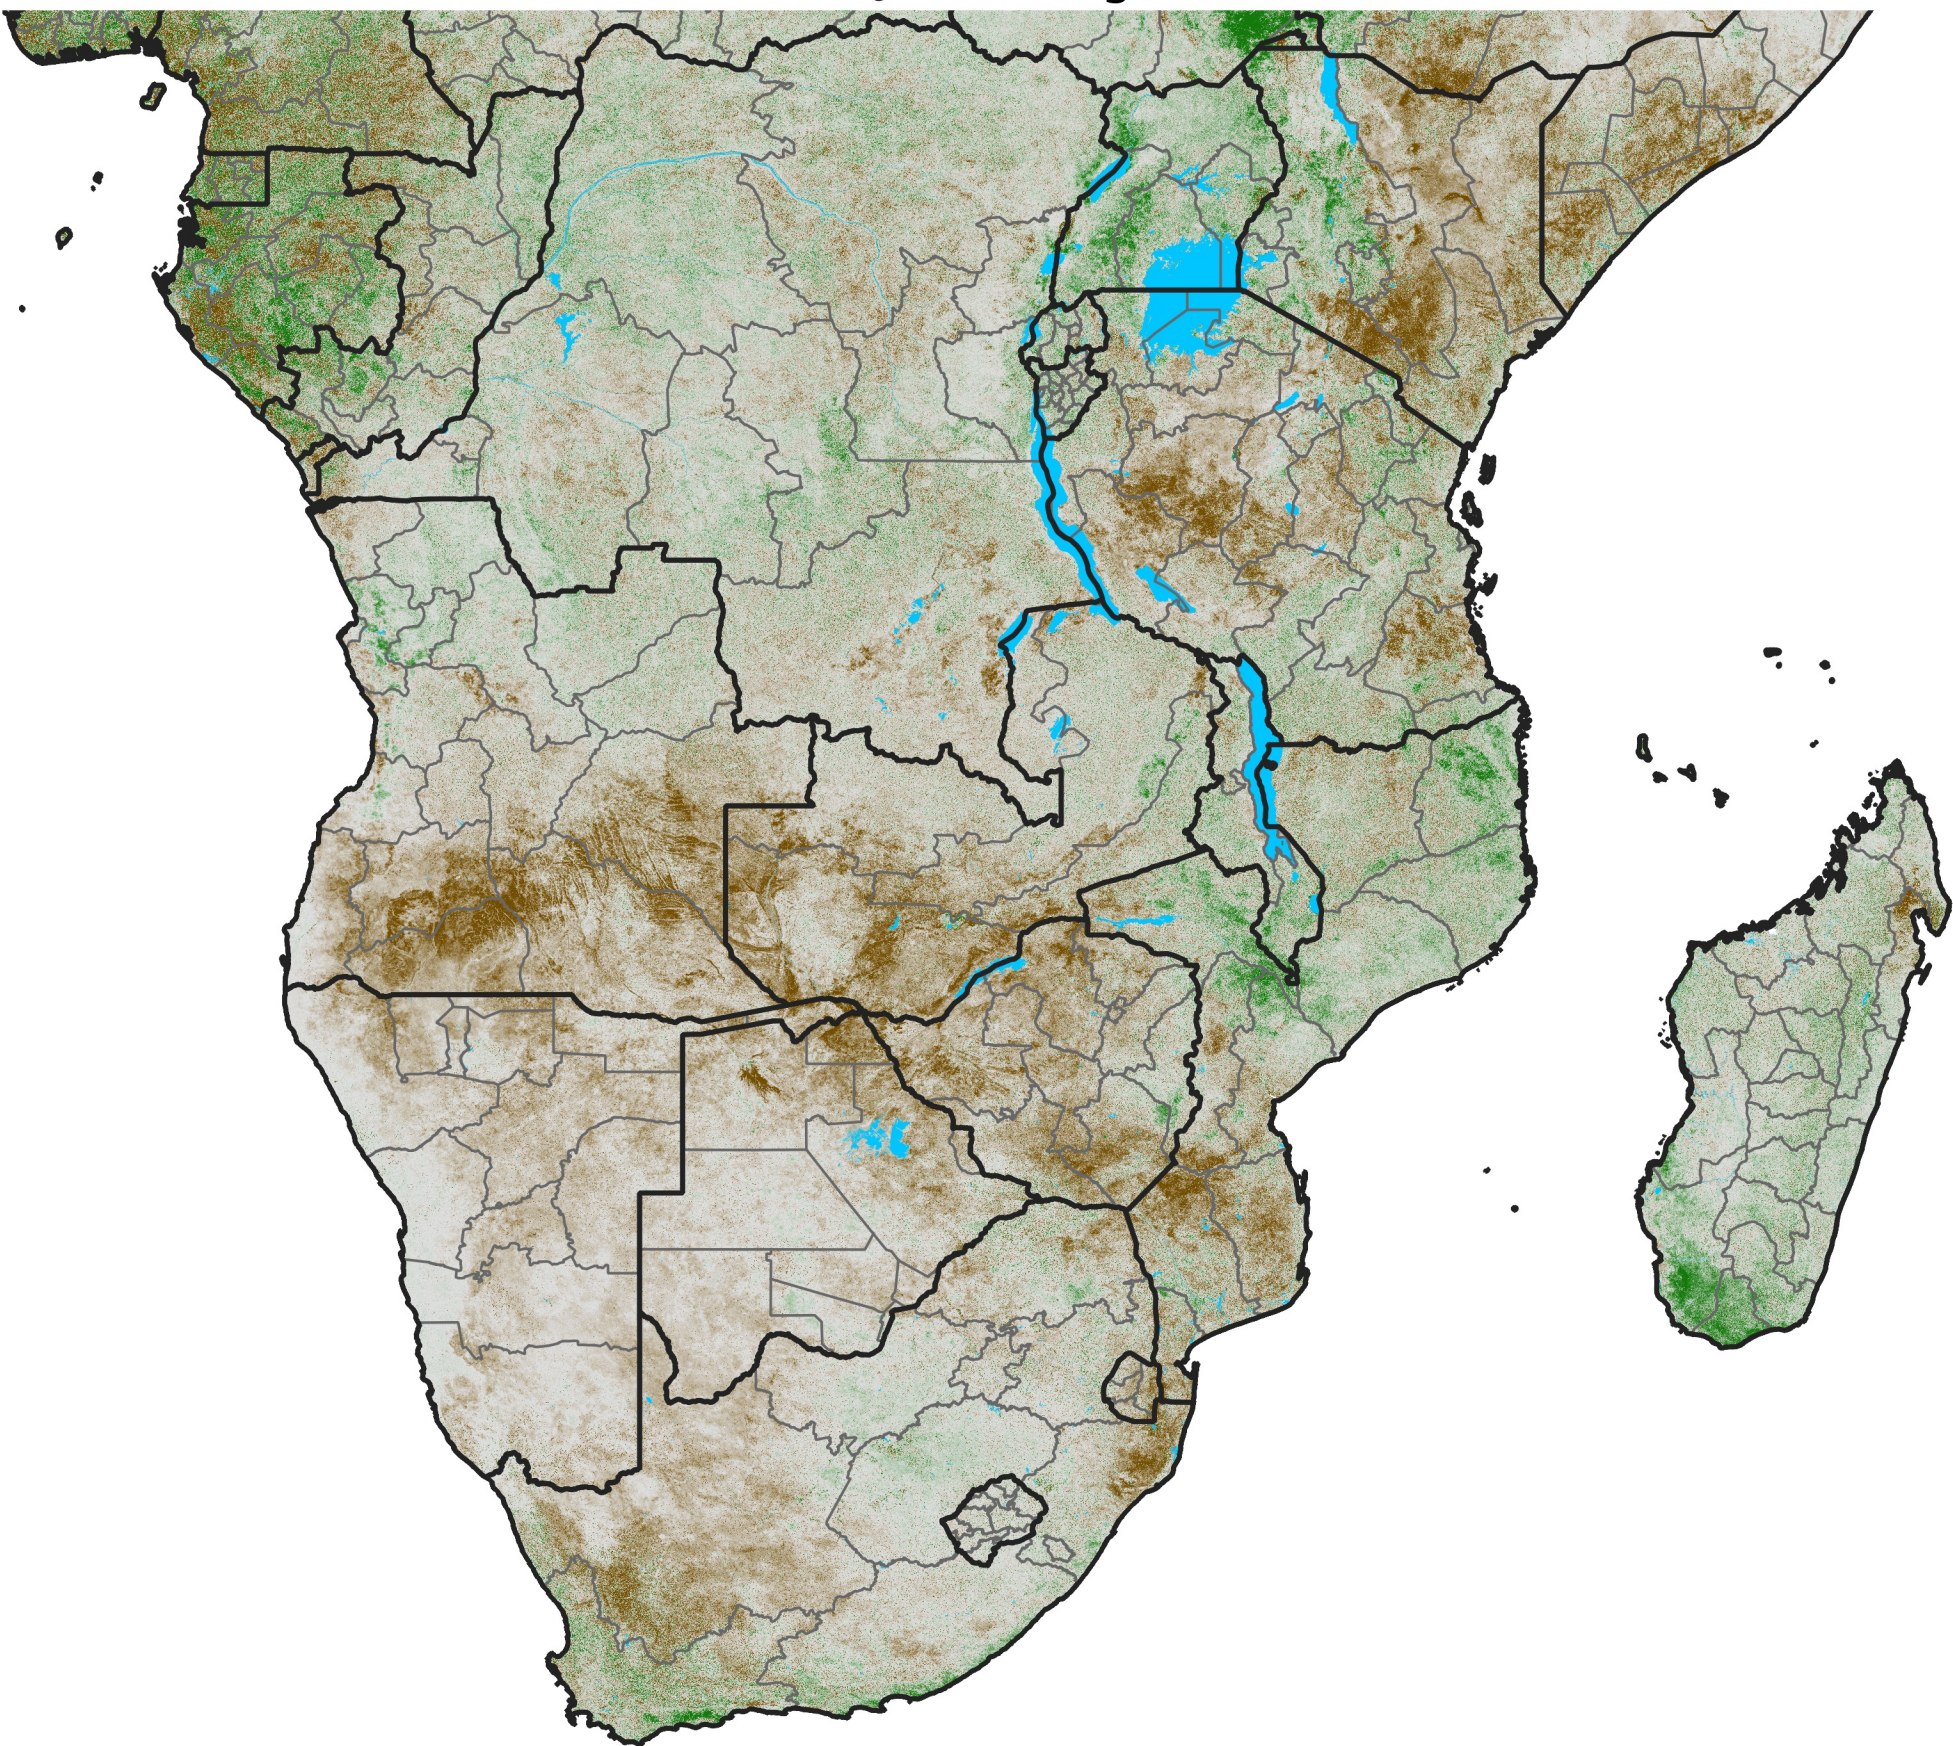

Southern Africa

NDVI Difference

2019 minus 2018

Period 43 / Jul 26 - Aug 05, 2019

NDVI Difference

< -0.3 -0.2 -0.1 -0.05 0.05 0.1 0.2 > 0.3

Negative

No Difference