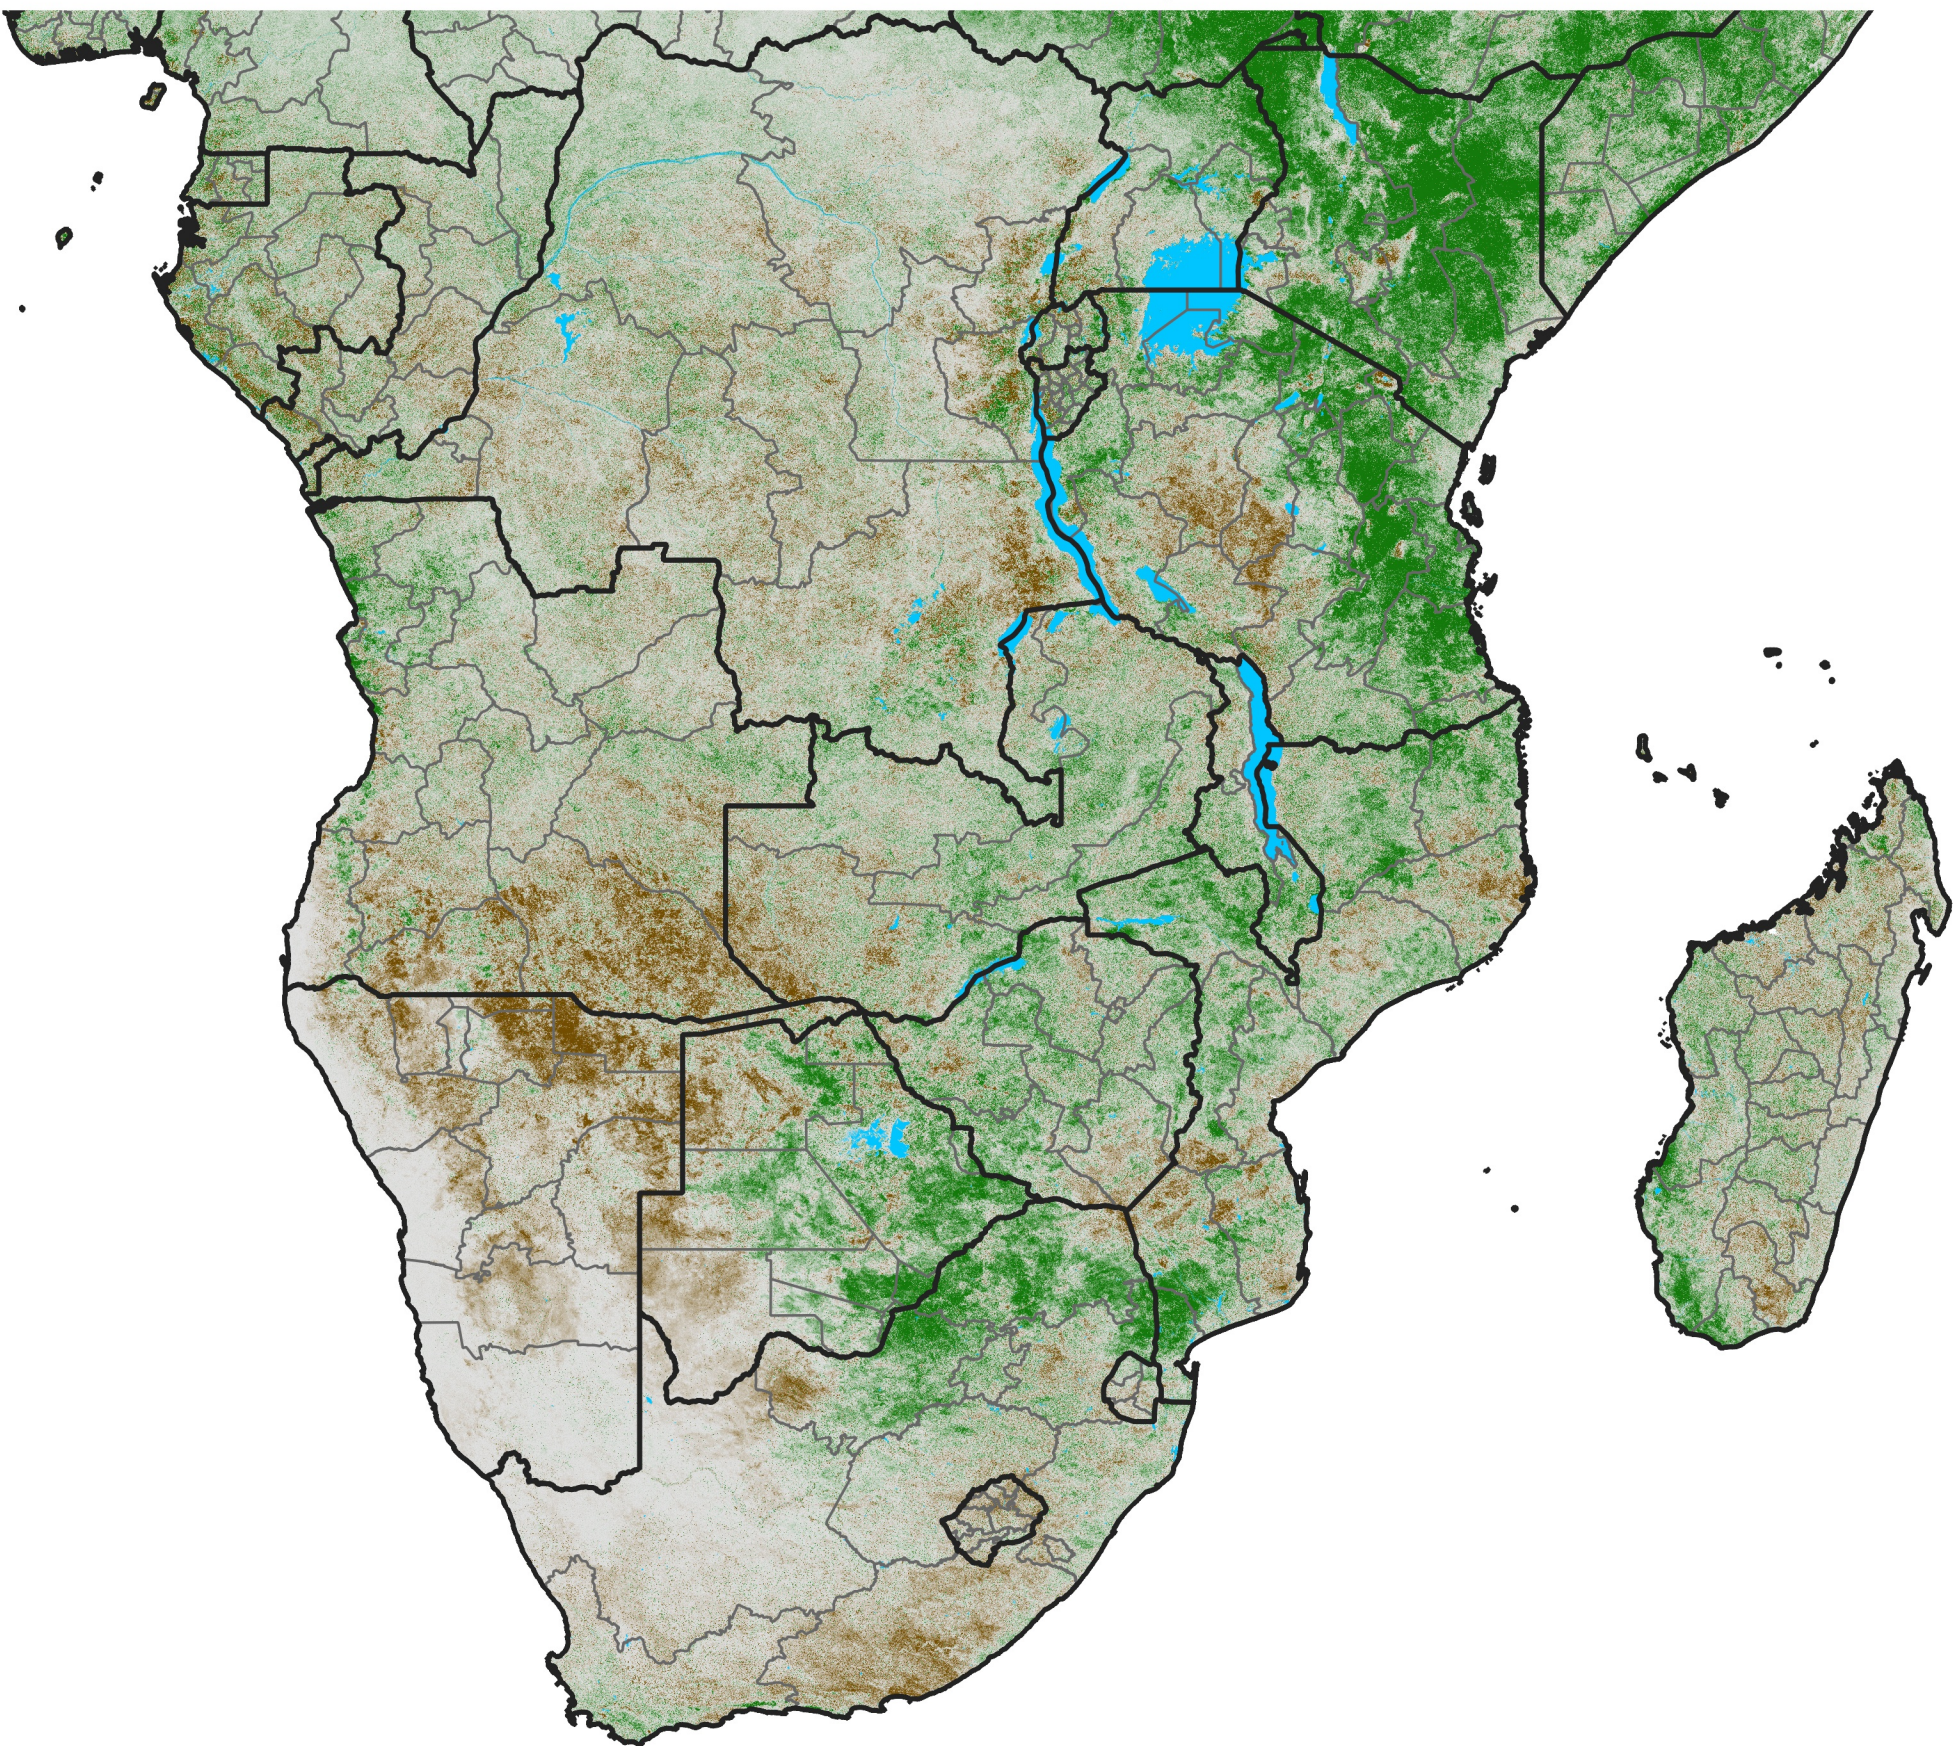

Southern Africa

NDVI Difference

2019 minus 2018

Period 66 / Nov 21 - 30, 2019

NDVI Difference

< -0.3 -0.2 -0.1 -0.05 0.05 0.1 0.2 >0.3

Negative

No Difference