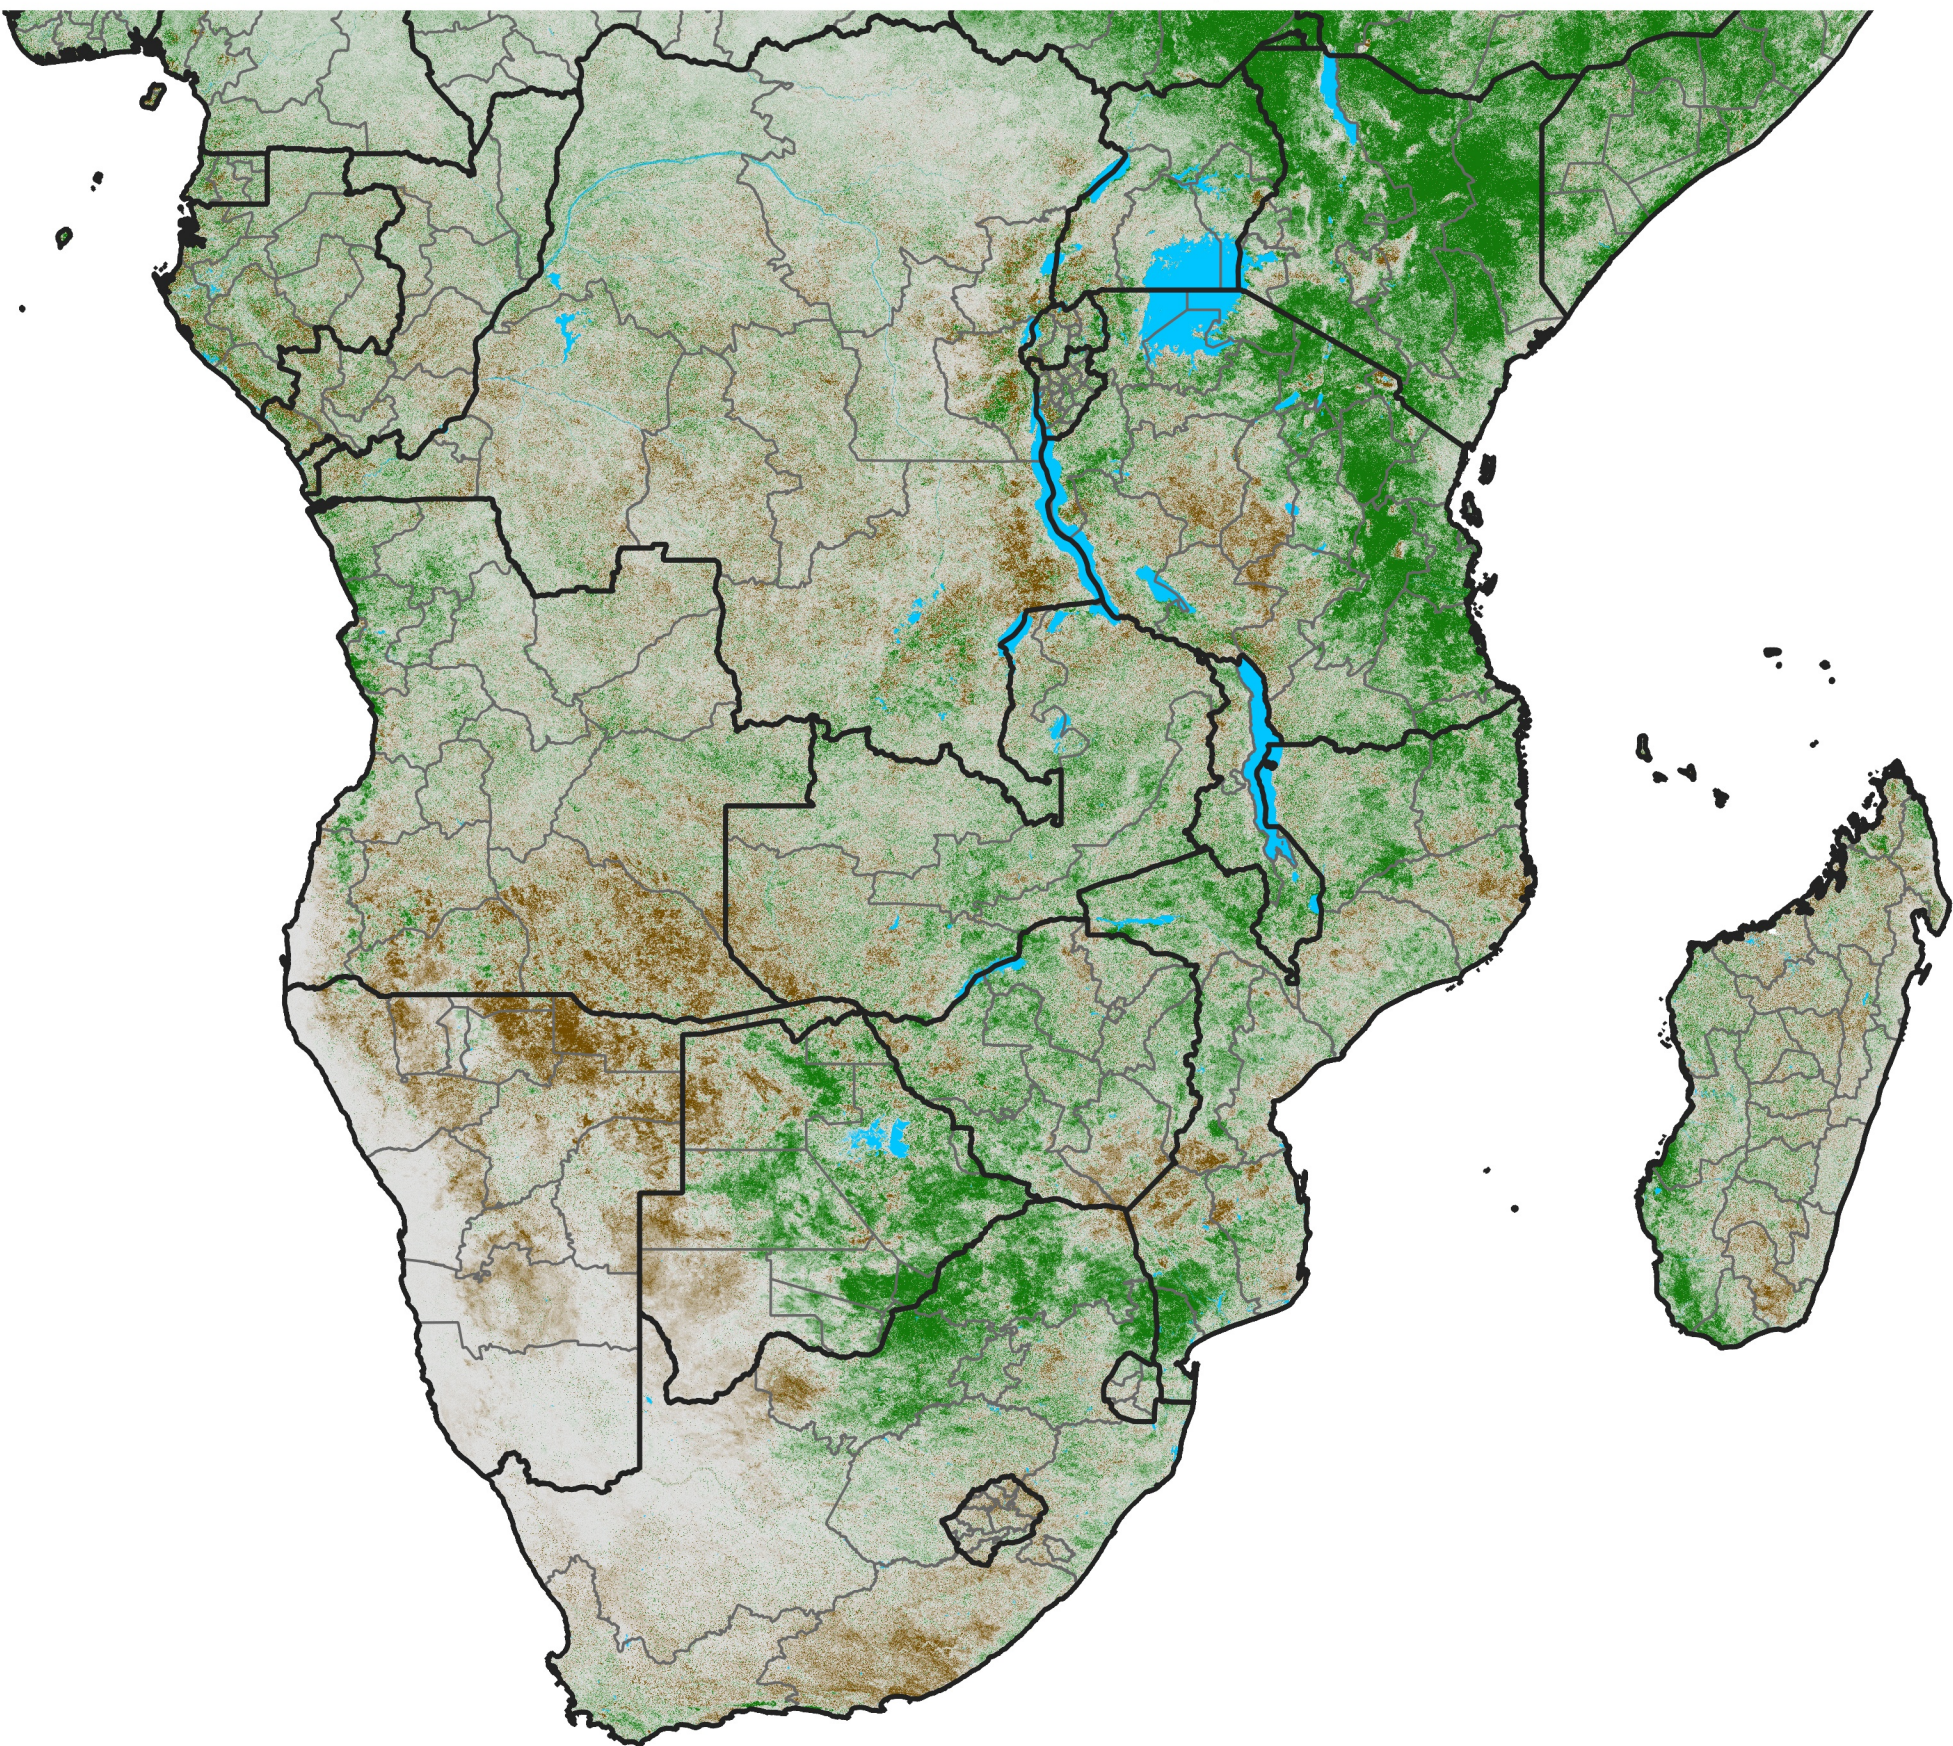

Southern Africa

NDVI Difference

2019 minus 2018

Period 67 / Nov 26 - Dec 05, 2019

NDVI Difference

< -0.3 -0.2 -0.1 -0.05 0.05 0.1 0.2 >0.3

Negative

No Difference