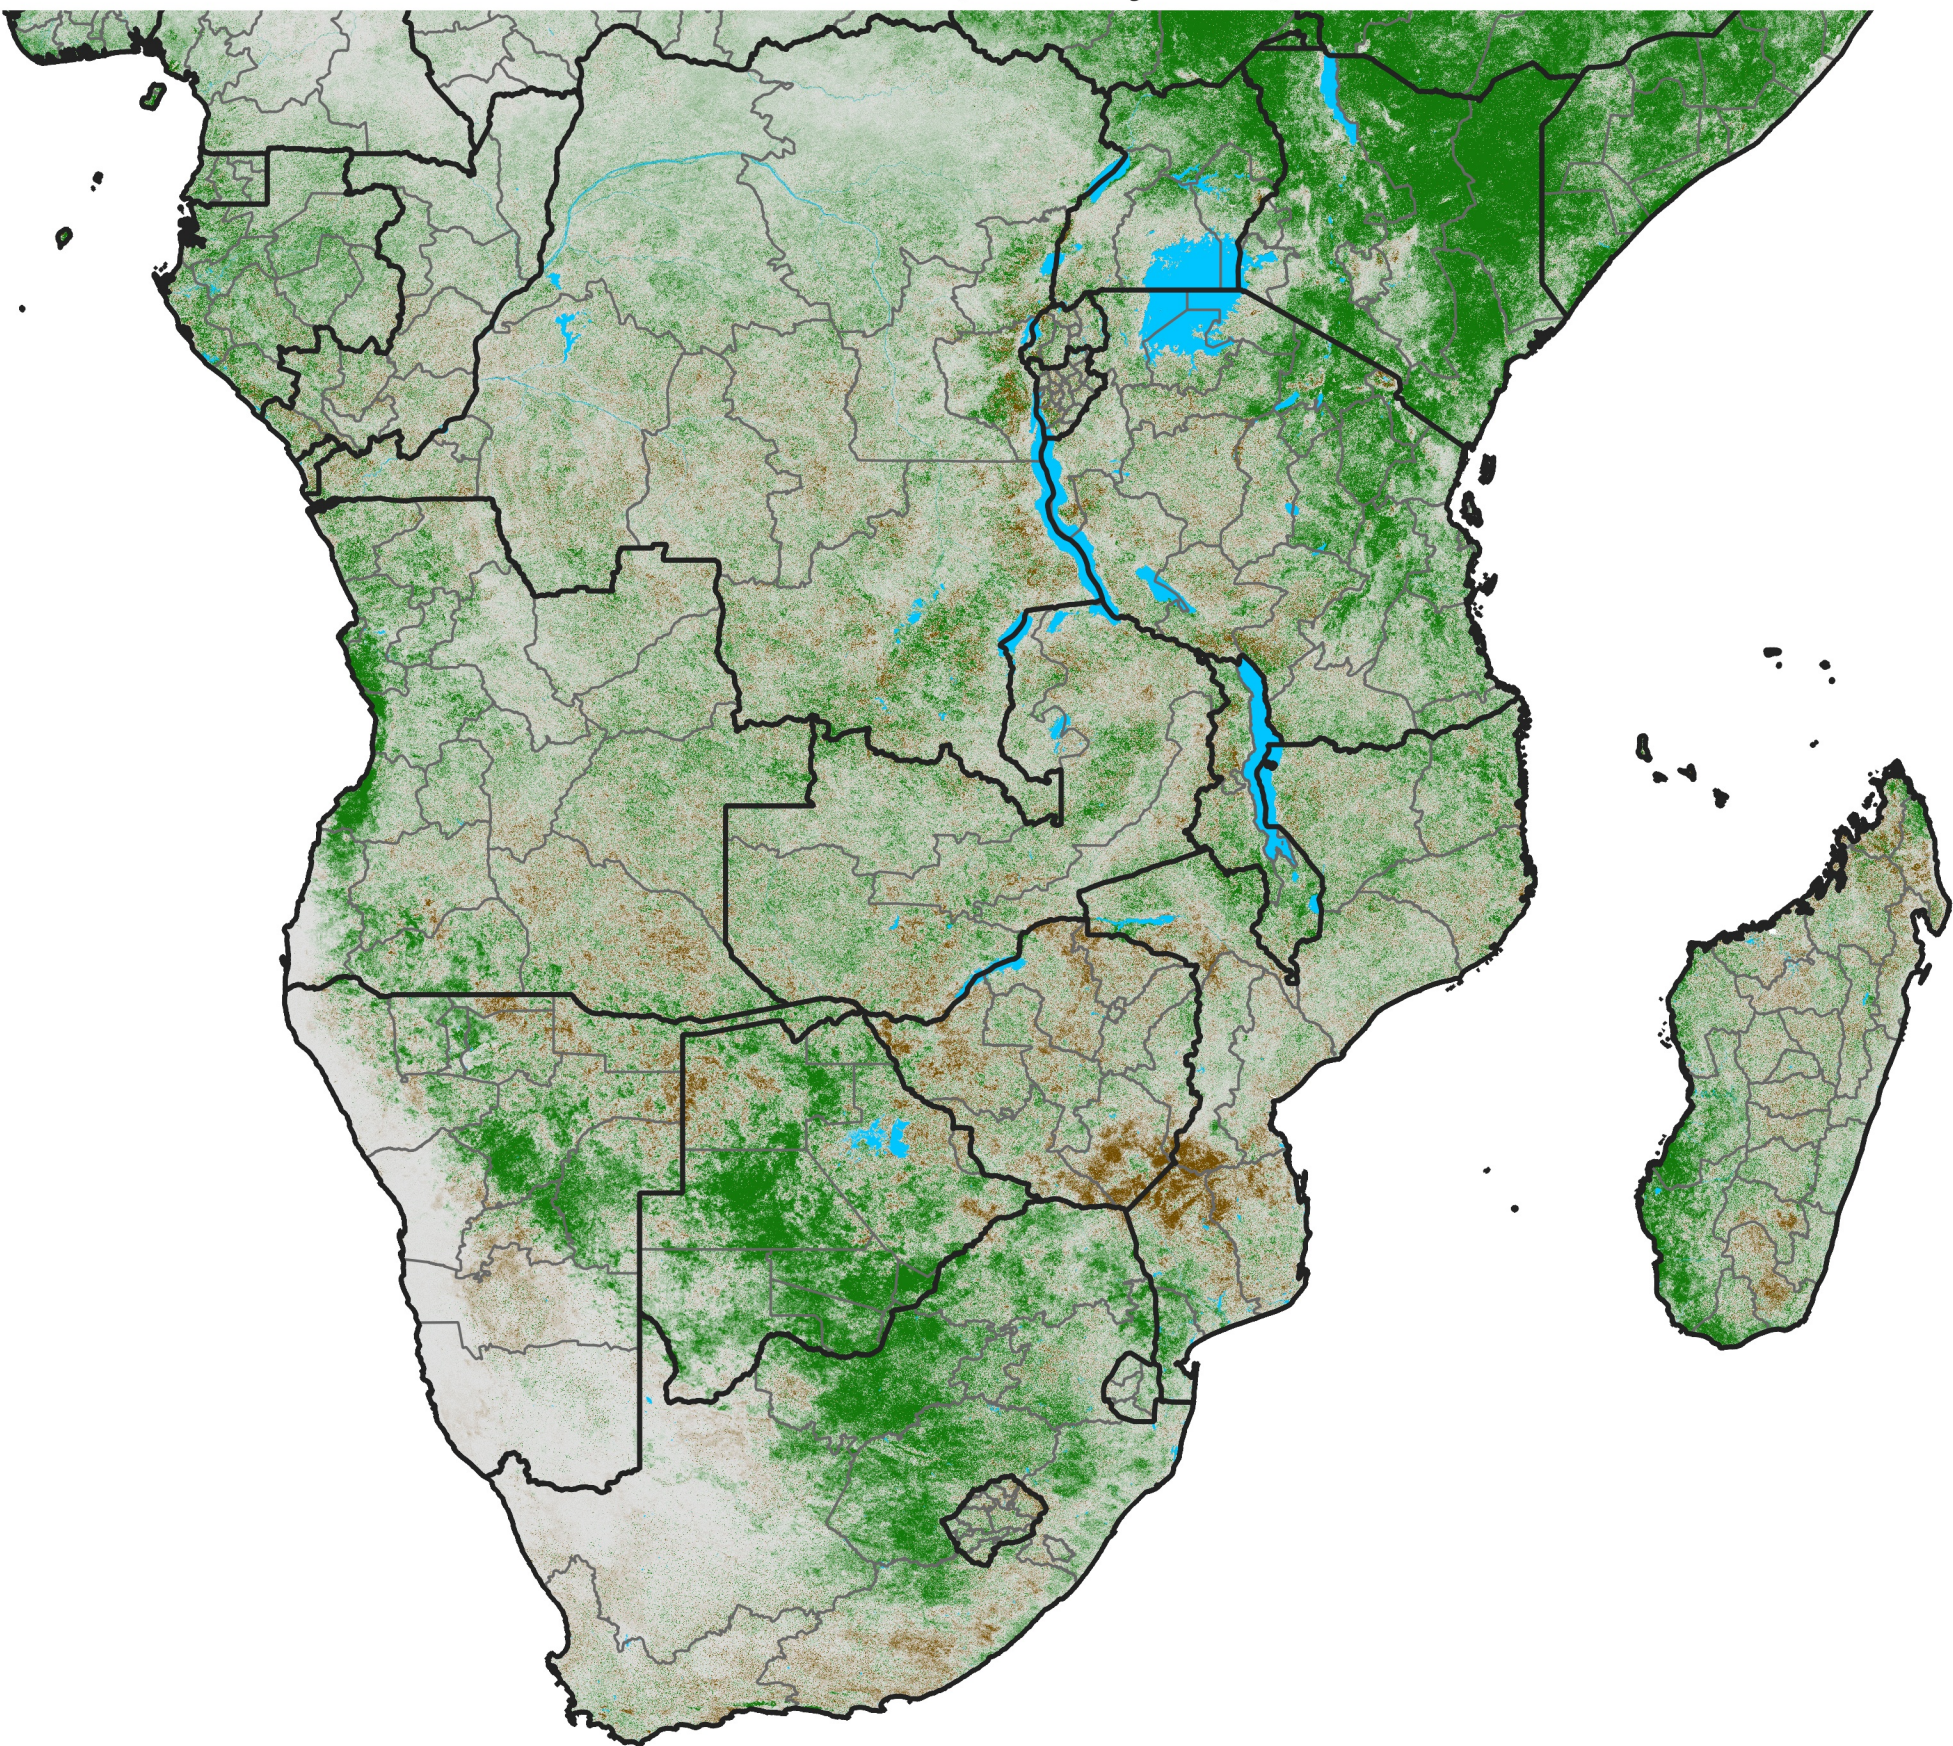

Southern Africa

NDVI Difference

2020 minus 2019

Period 01 / Dec 26, 2019 - Jan 05, 2020

NDVI Difference

< -0.3 -0.2 -0.1 -0.05 0.05 0.1 0.2 >0.3

Negative

No Difference