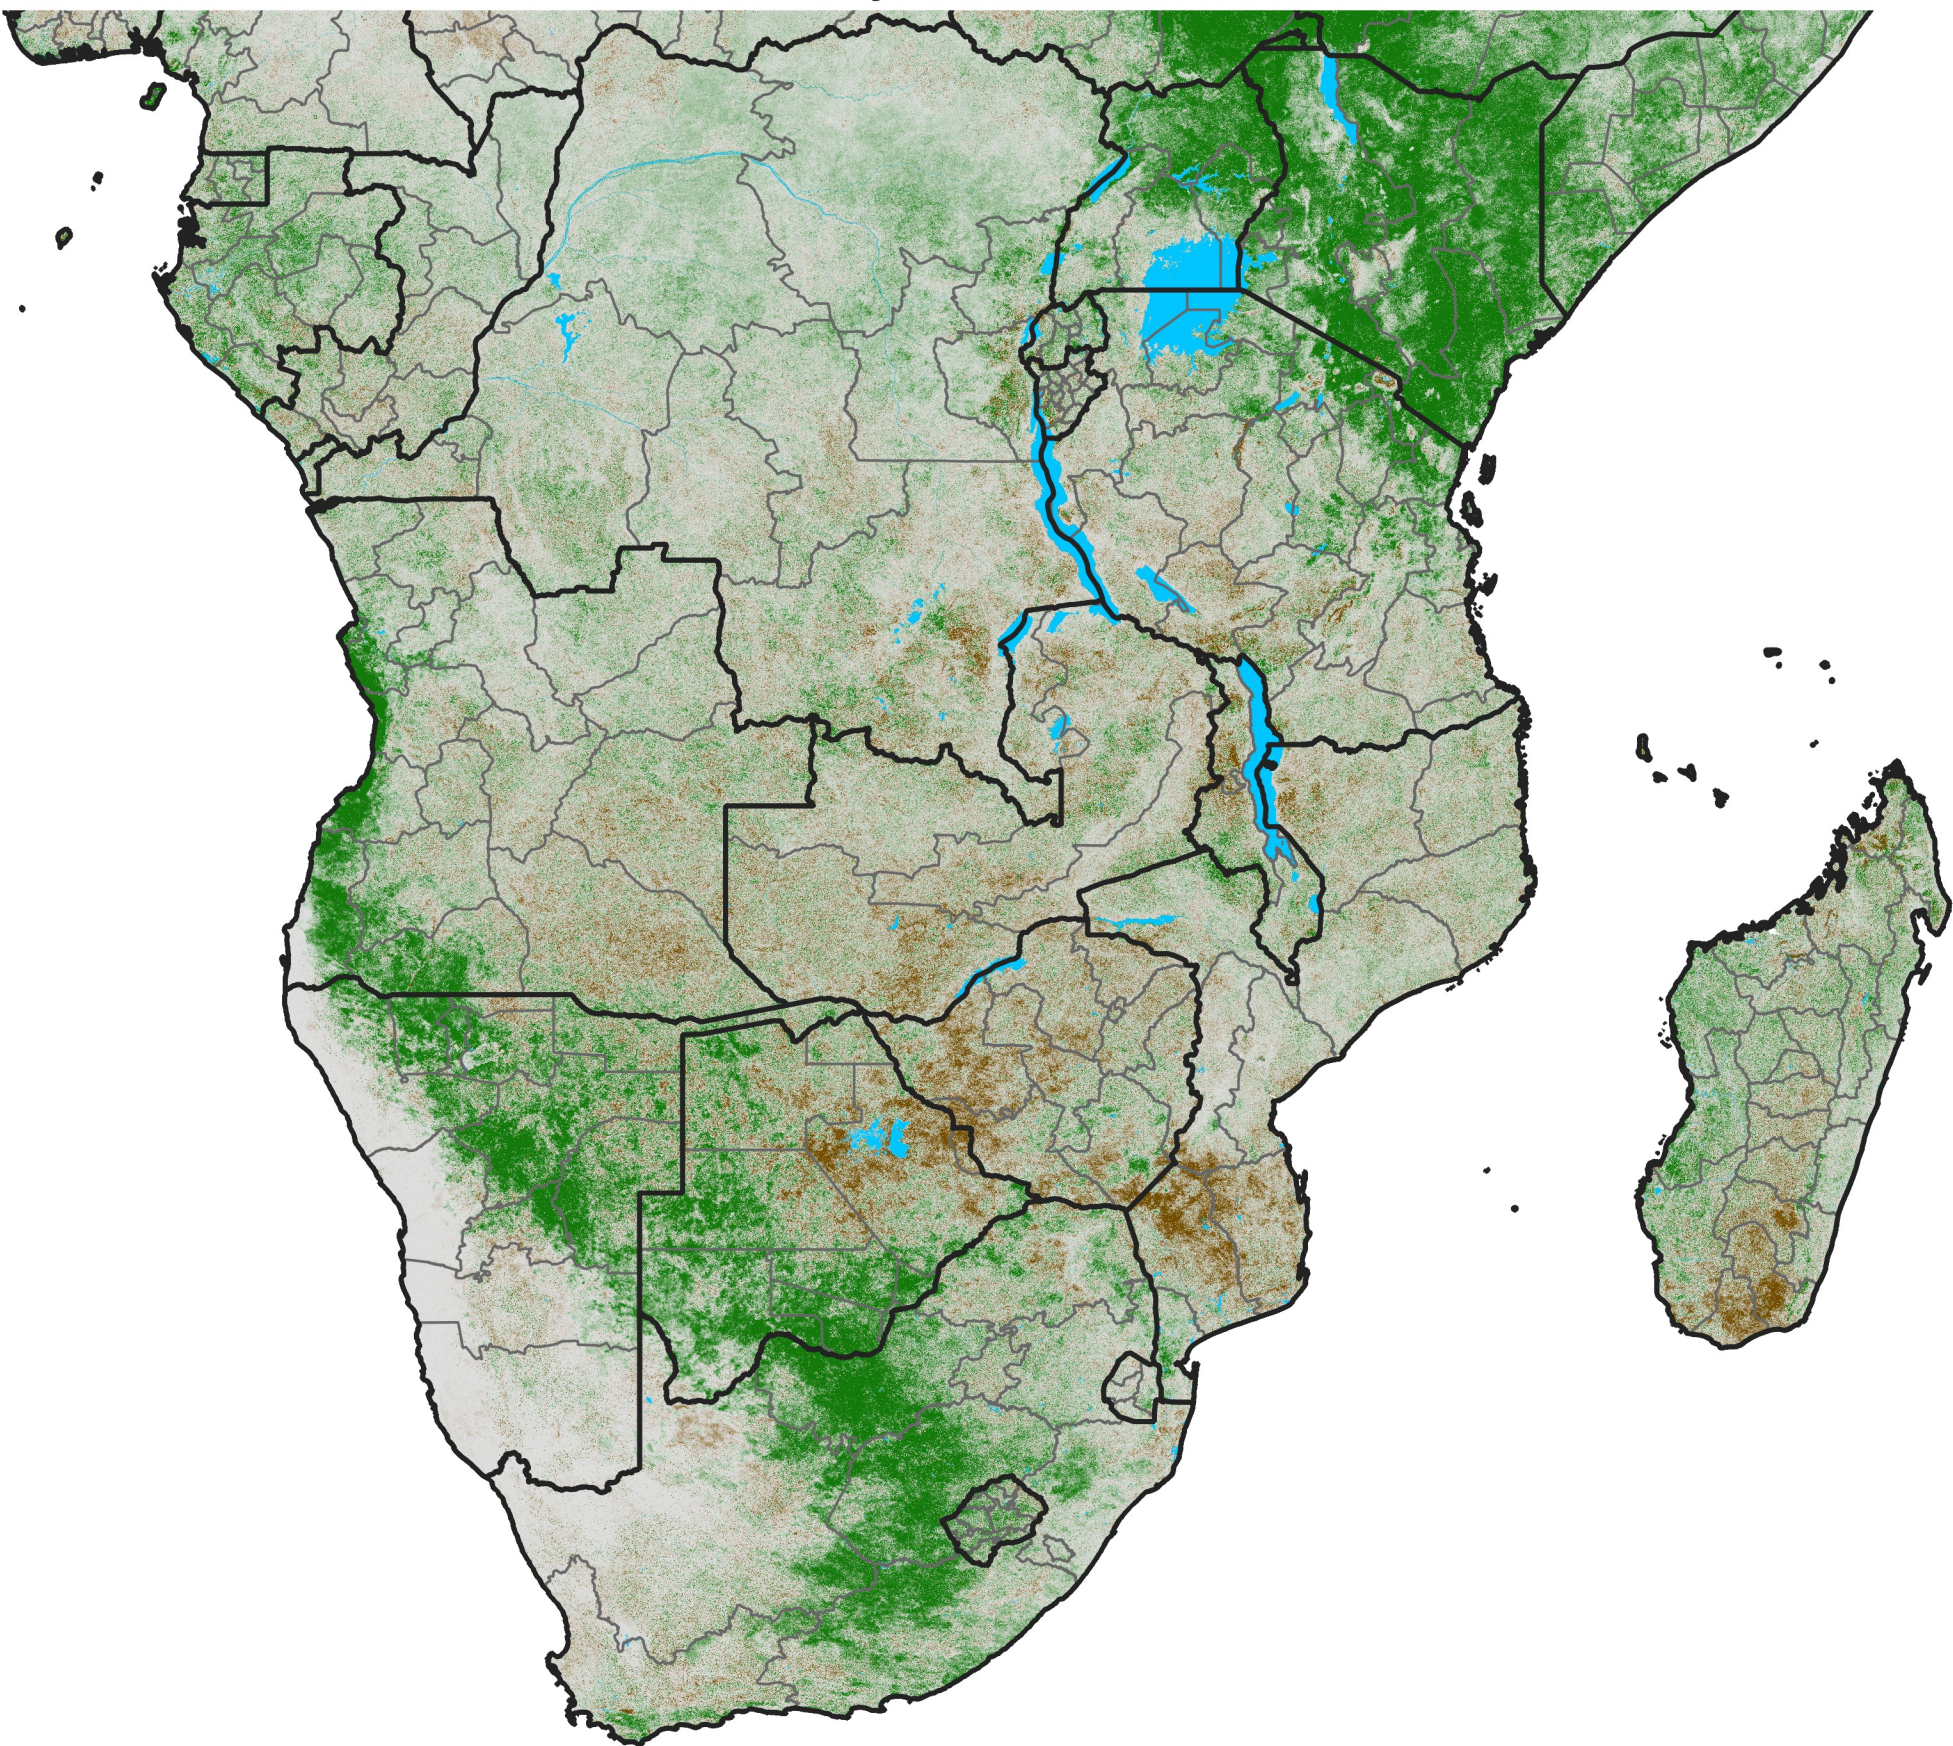

# Southern Africa

## NDVI Difference

2020 minus 2019

Period 07 / Jan 26 - Feb 05, 2020

### NDVI Difference

< -0.3   -0.2   -0.1   -0.05   0.05   0.1   0.2   >0.3

Negative

No Difference

Positive