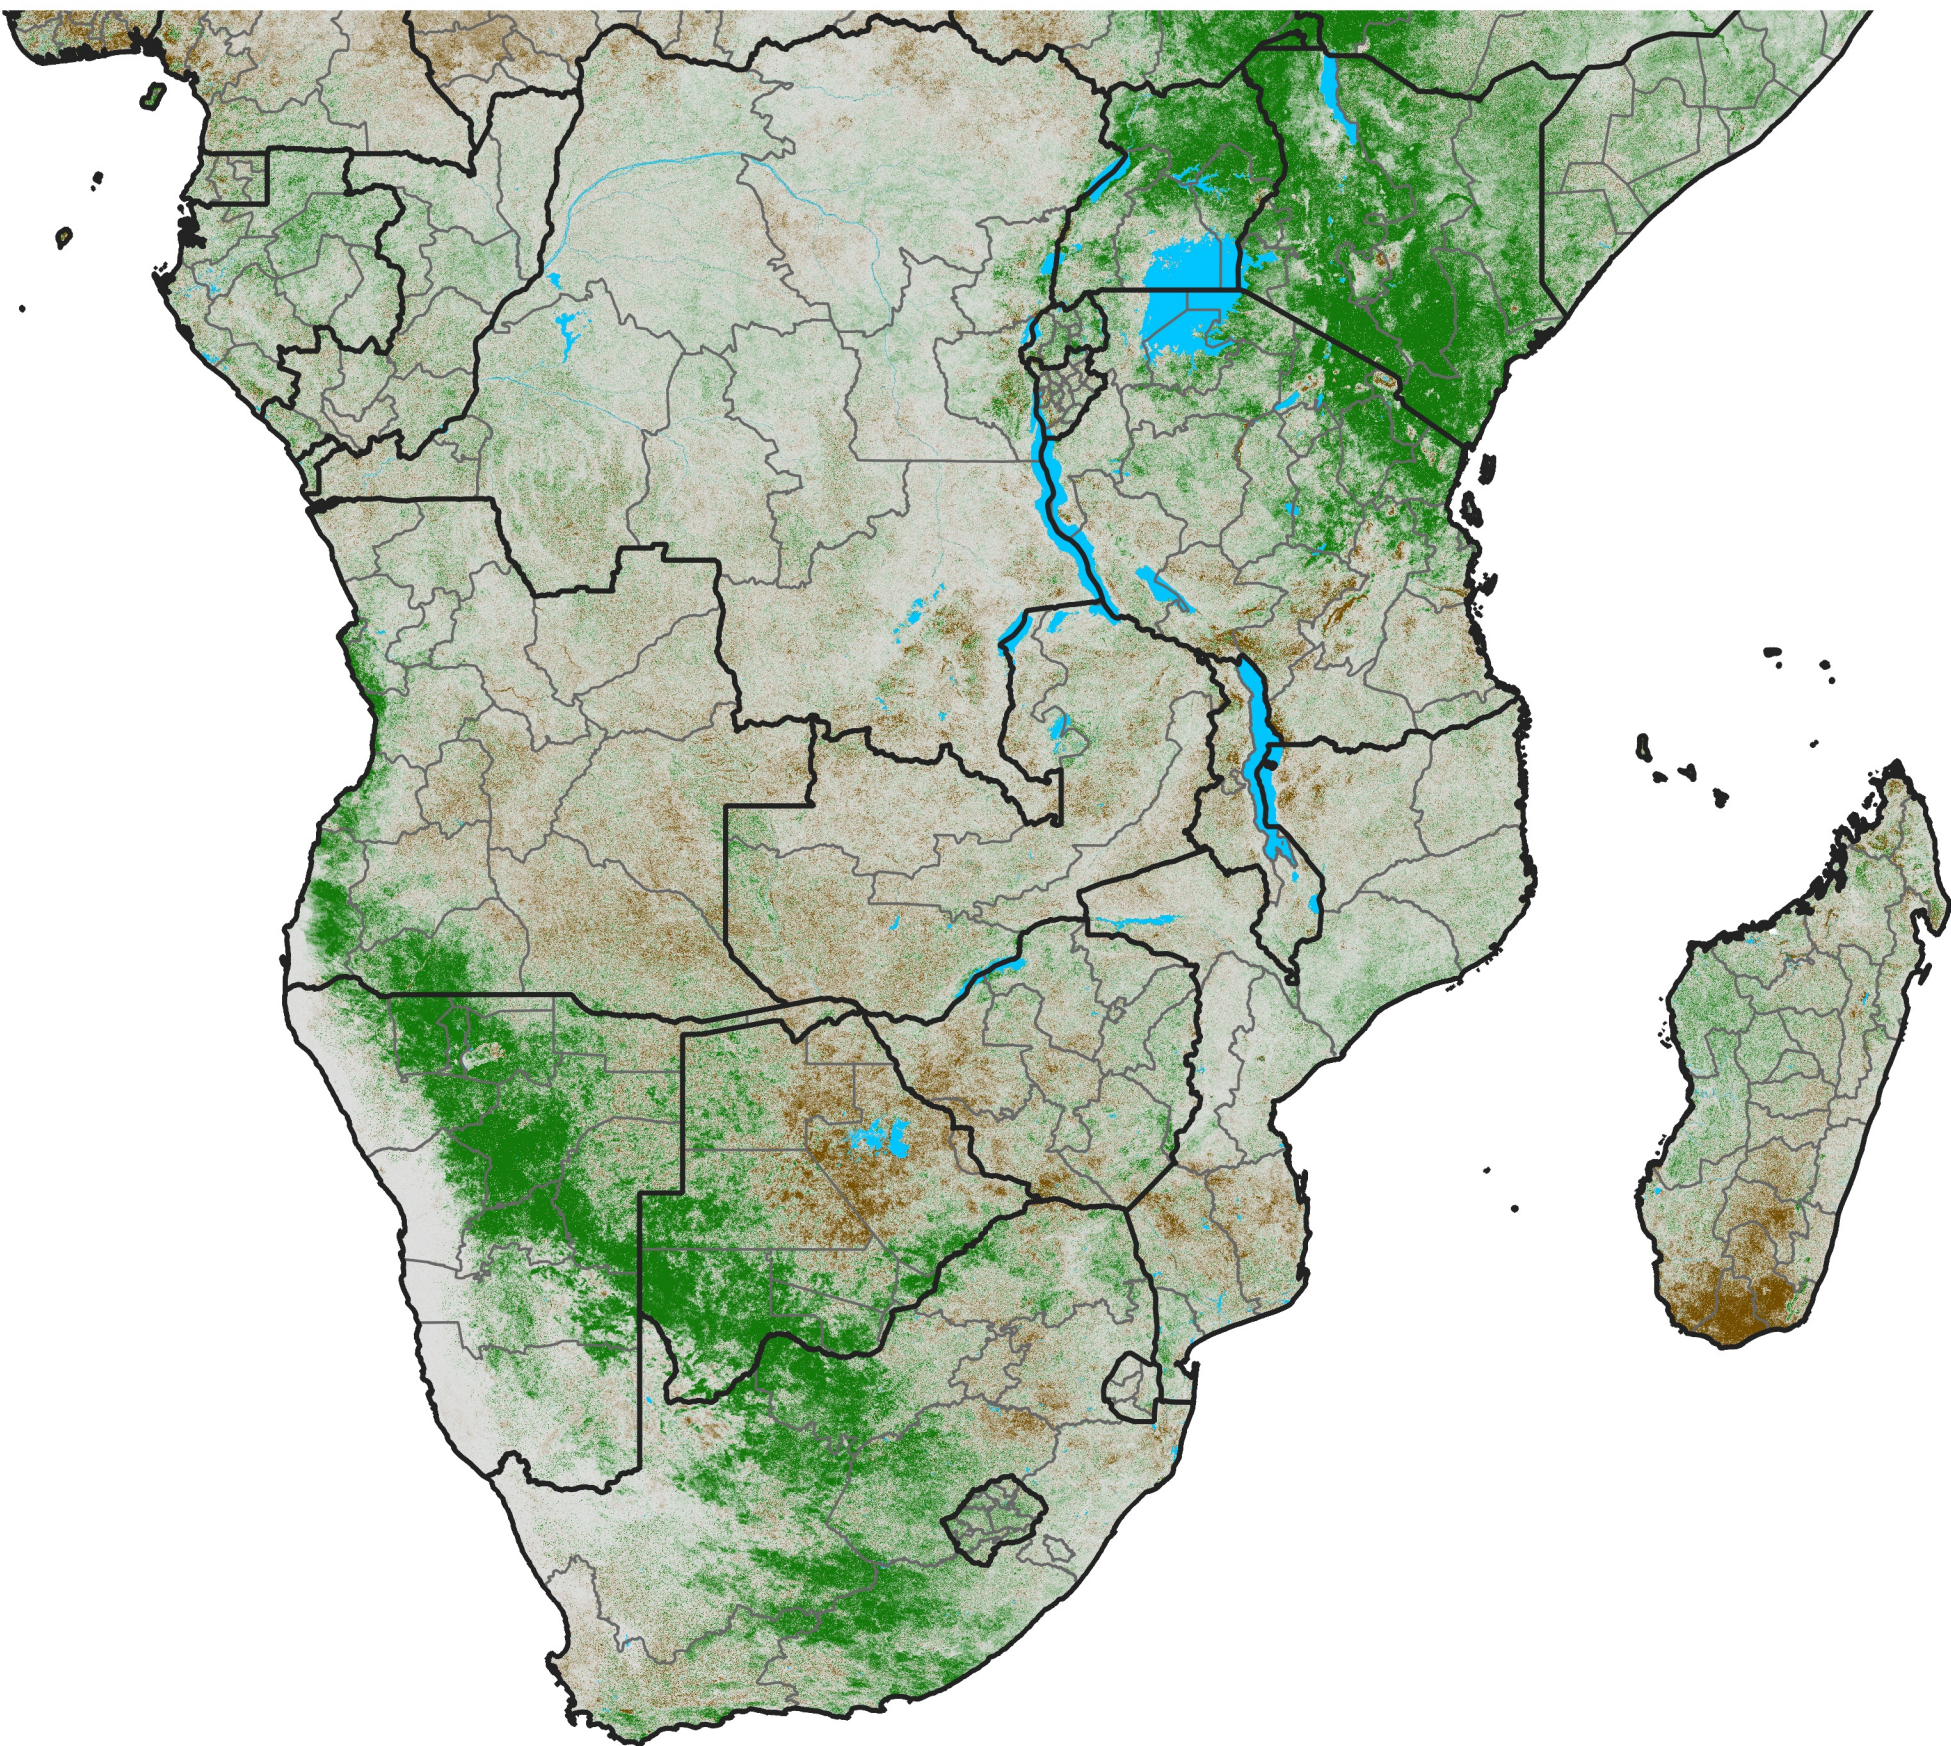

Southern Africa

NDVI Difference

2020 minus 2019

Period 13 / Feb 26 - Mar 05, 2020

NDVI Difference

< -0.3 -0.2 -0.1 -0.05 0.05 0.1 0.2 >0.3

Negative

No Difference