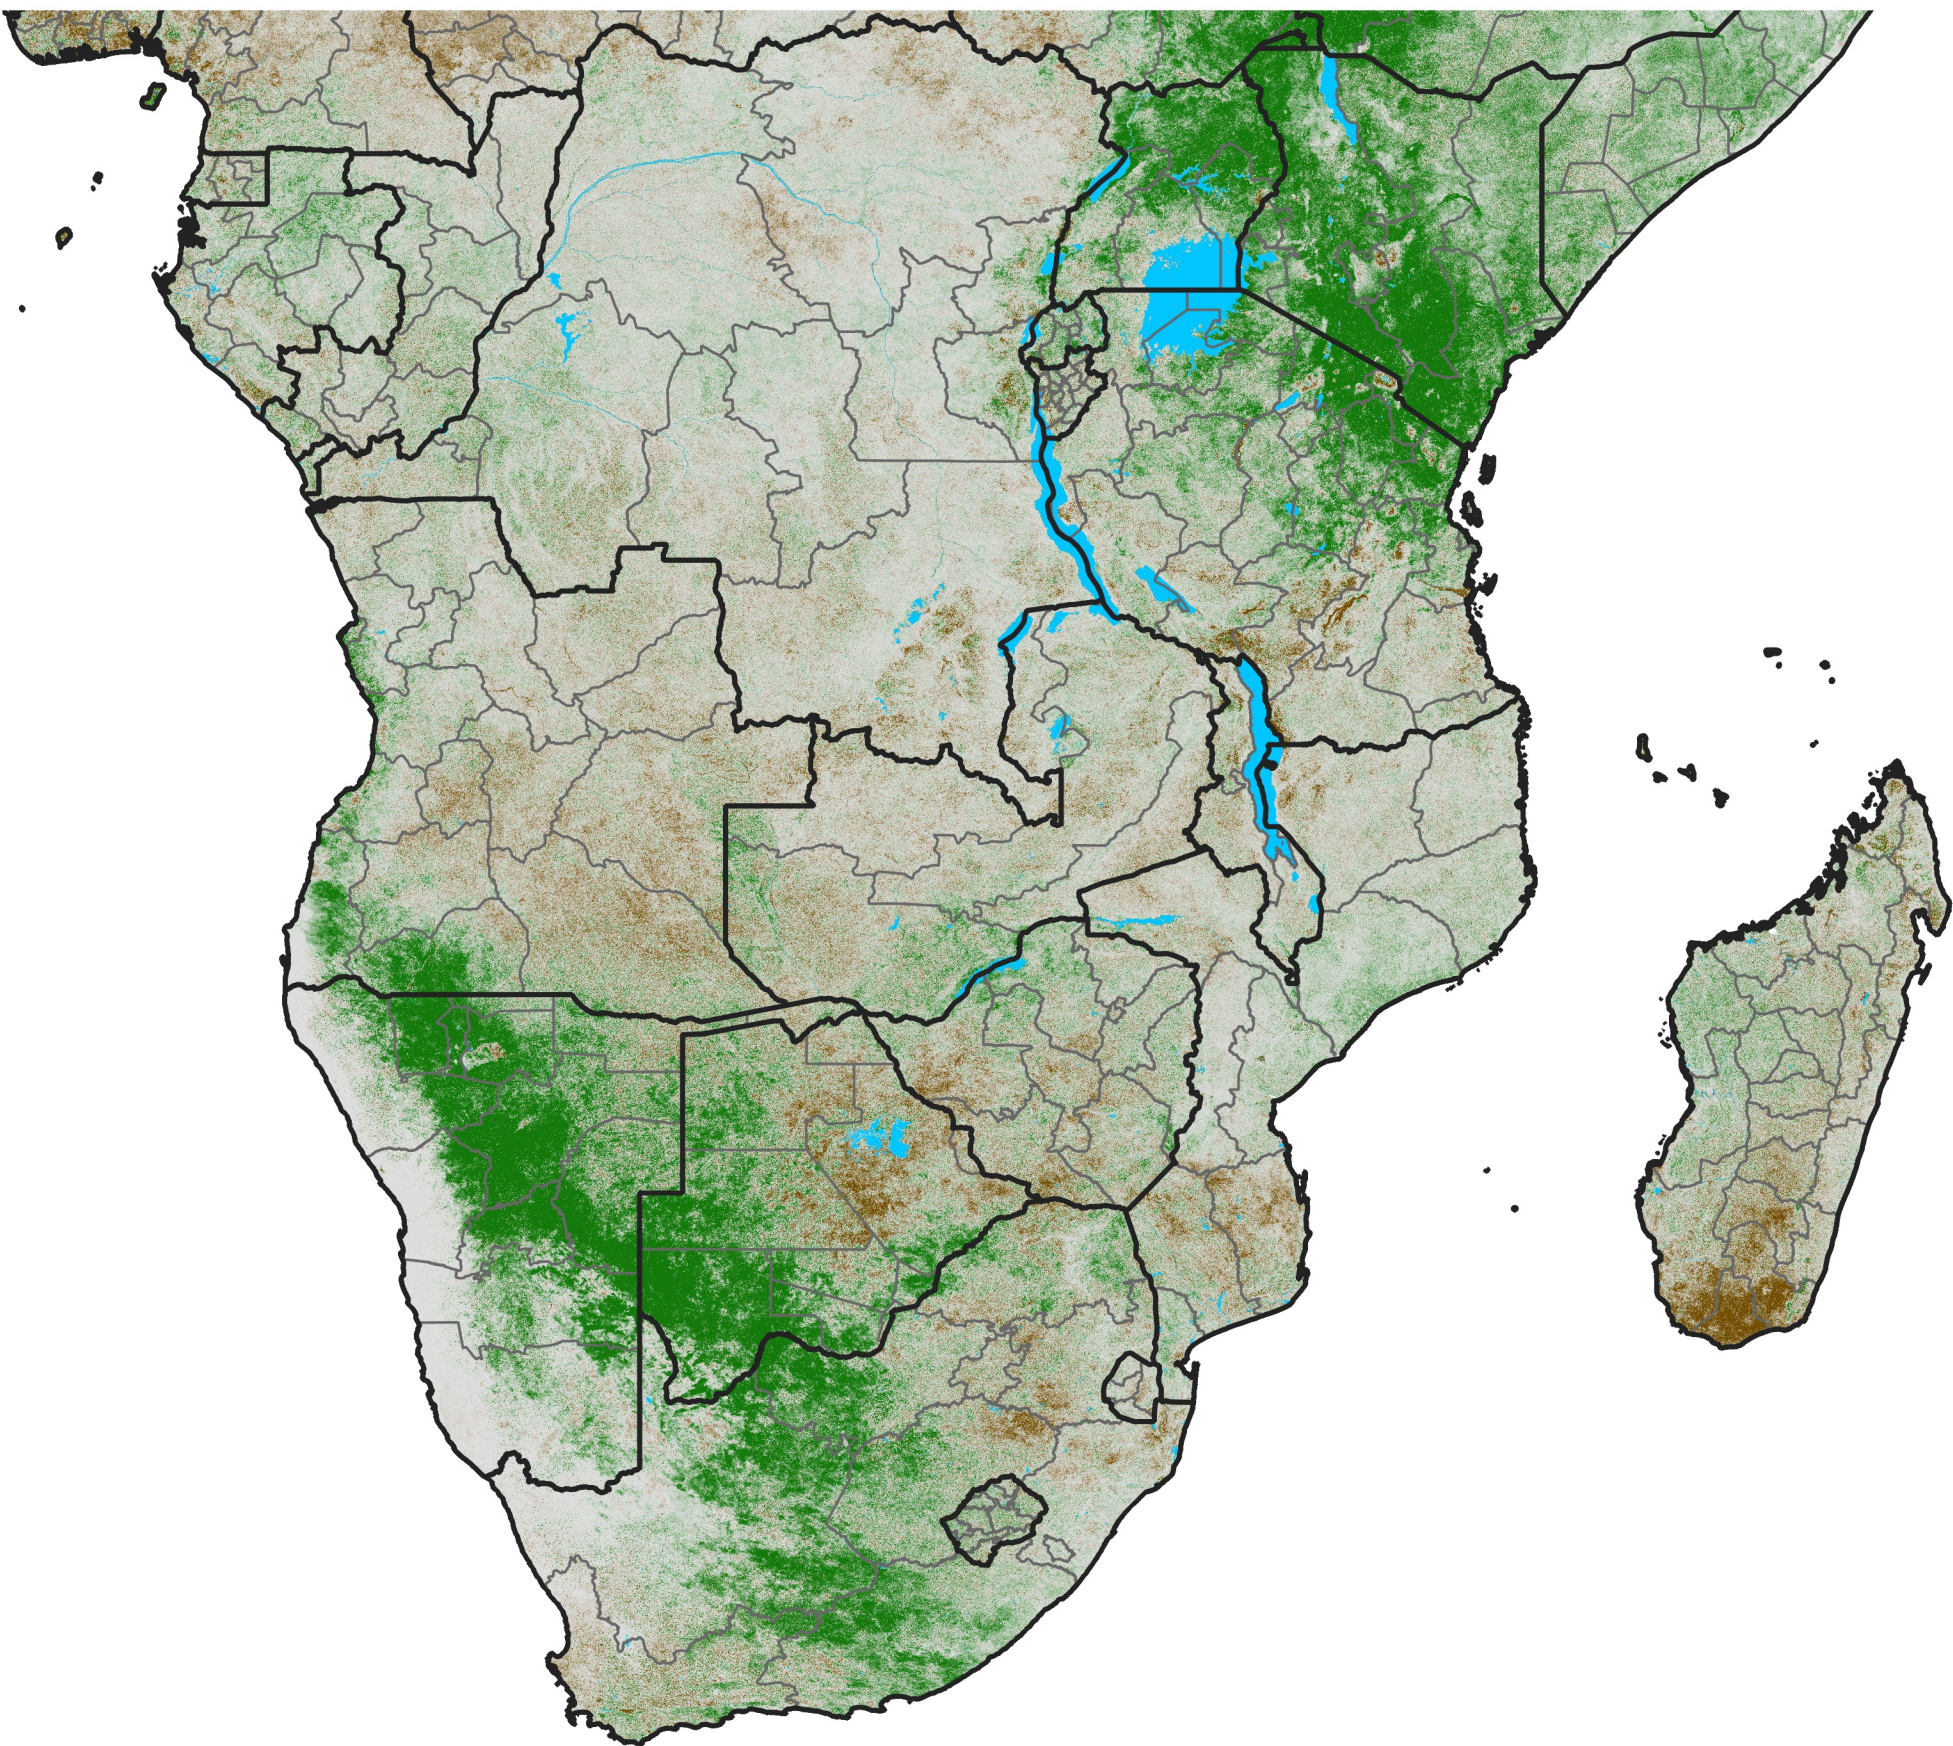

Southern Africa

NDVI Difference

2020 minus 2019

Period 15 / Mar 06 - 15, 2020

NDVI Difference

<math>< -0.3</math> -0.2 -0.1 -0.05 0.05 0.1 0.2 >0.3

Negative

No Difference