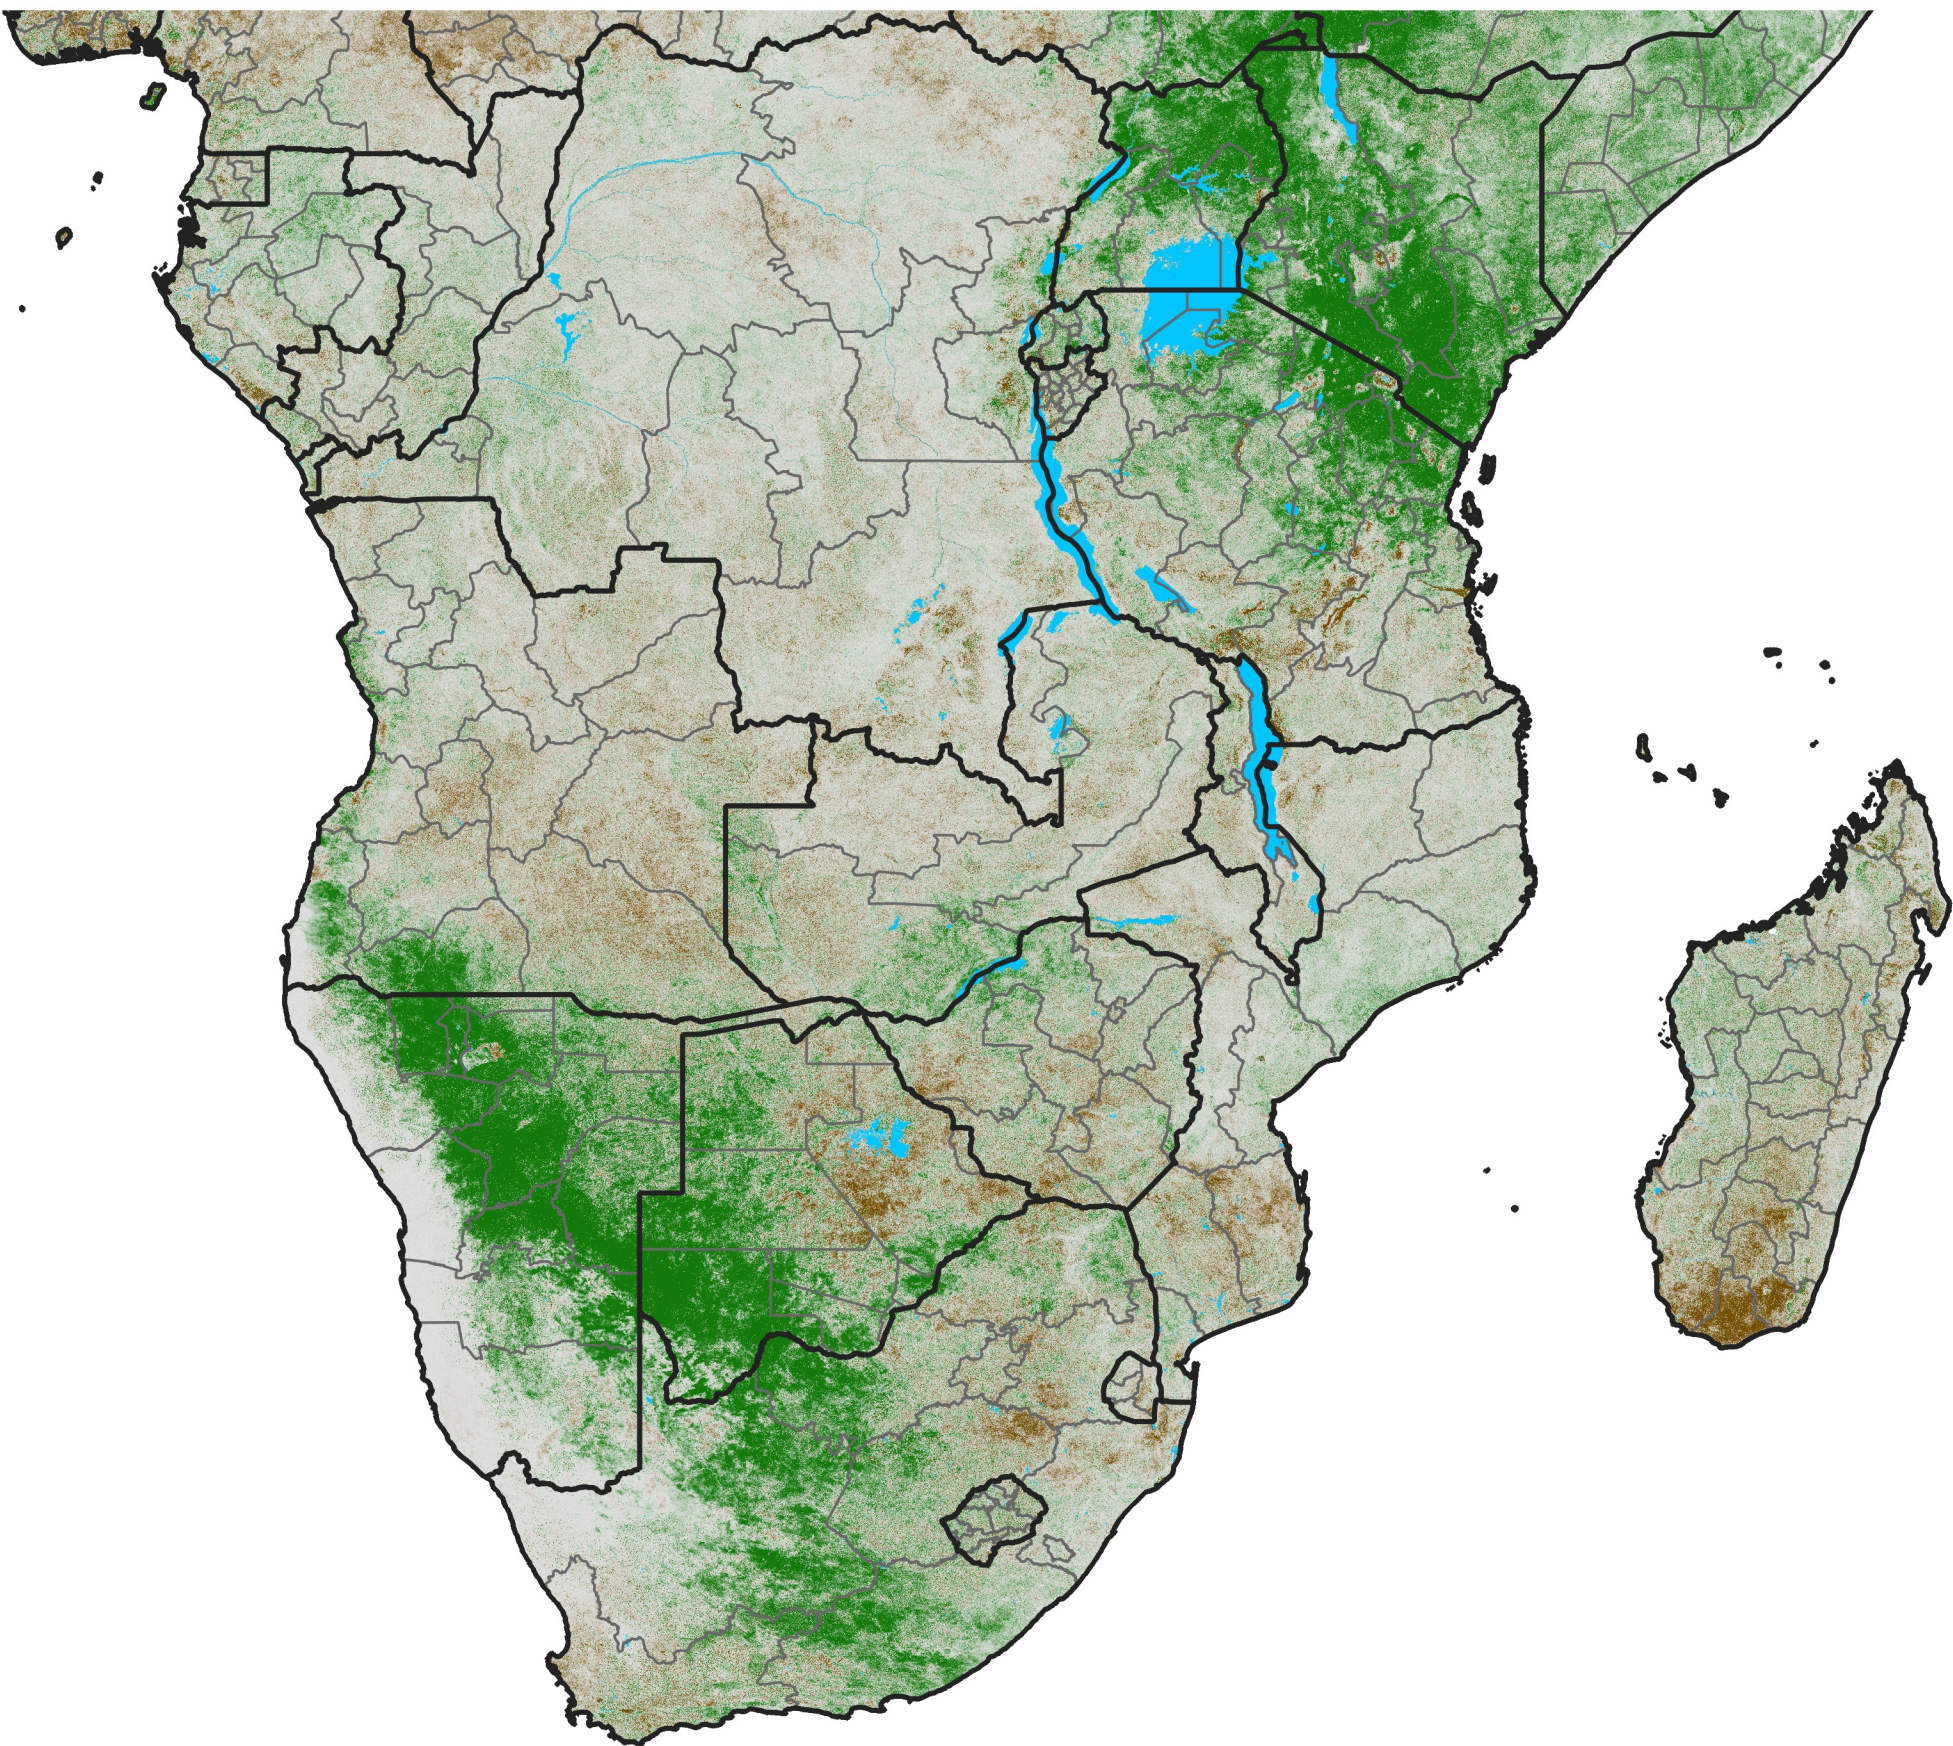

Southern Africa

NDVI Difference

2020 minus 2019

Period 16 / Mar 11 - 20, 2020

NDVI Difference

< -0.3 -0.2 -0.1 -0.05 0.05 0.1 0.2 >0.3

Negative

No Difference