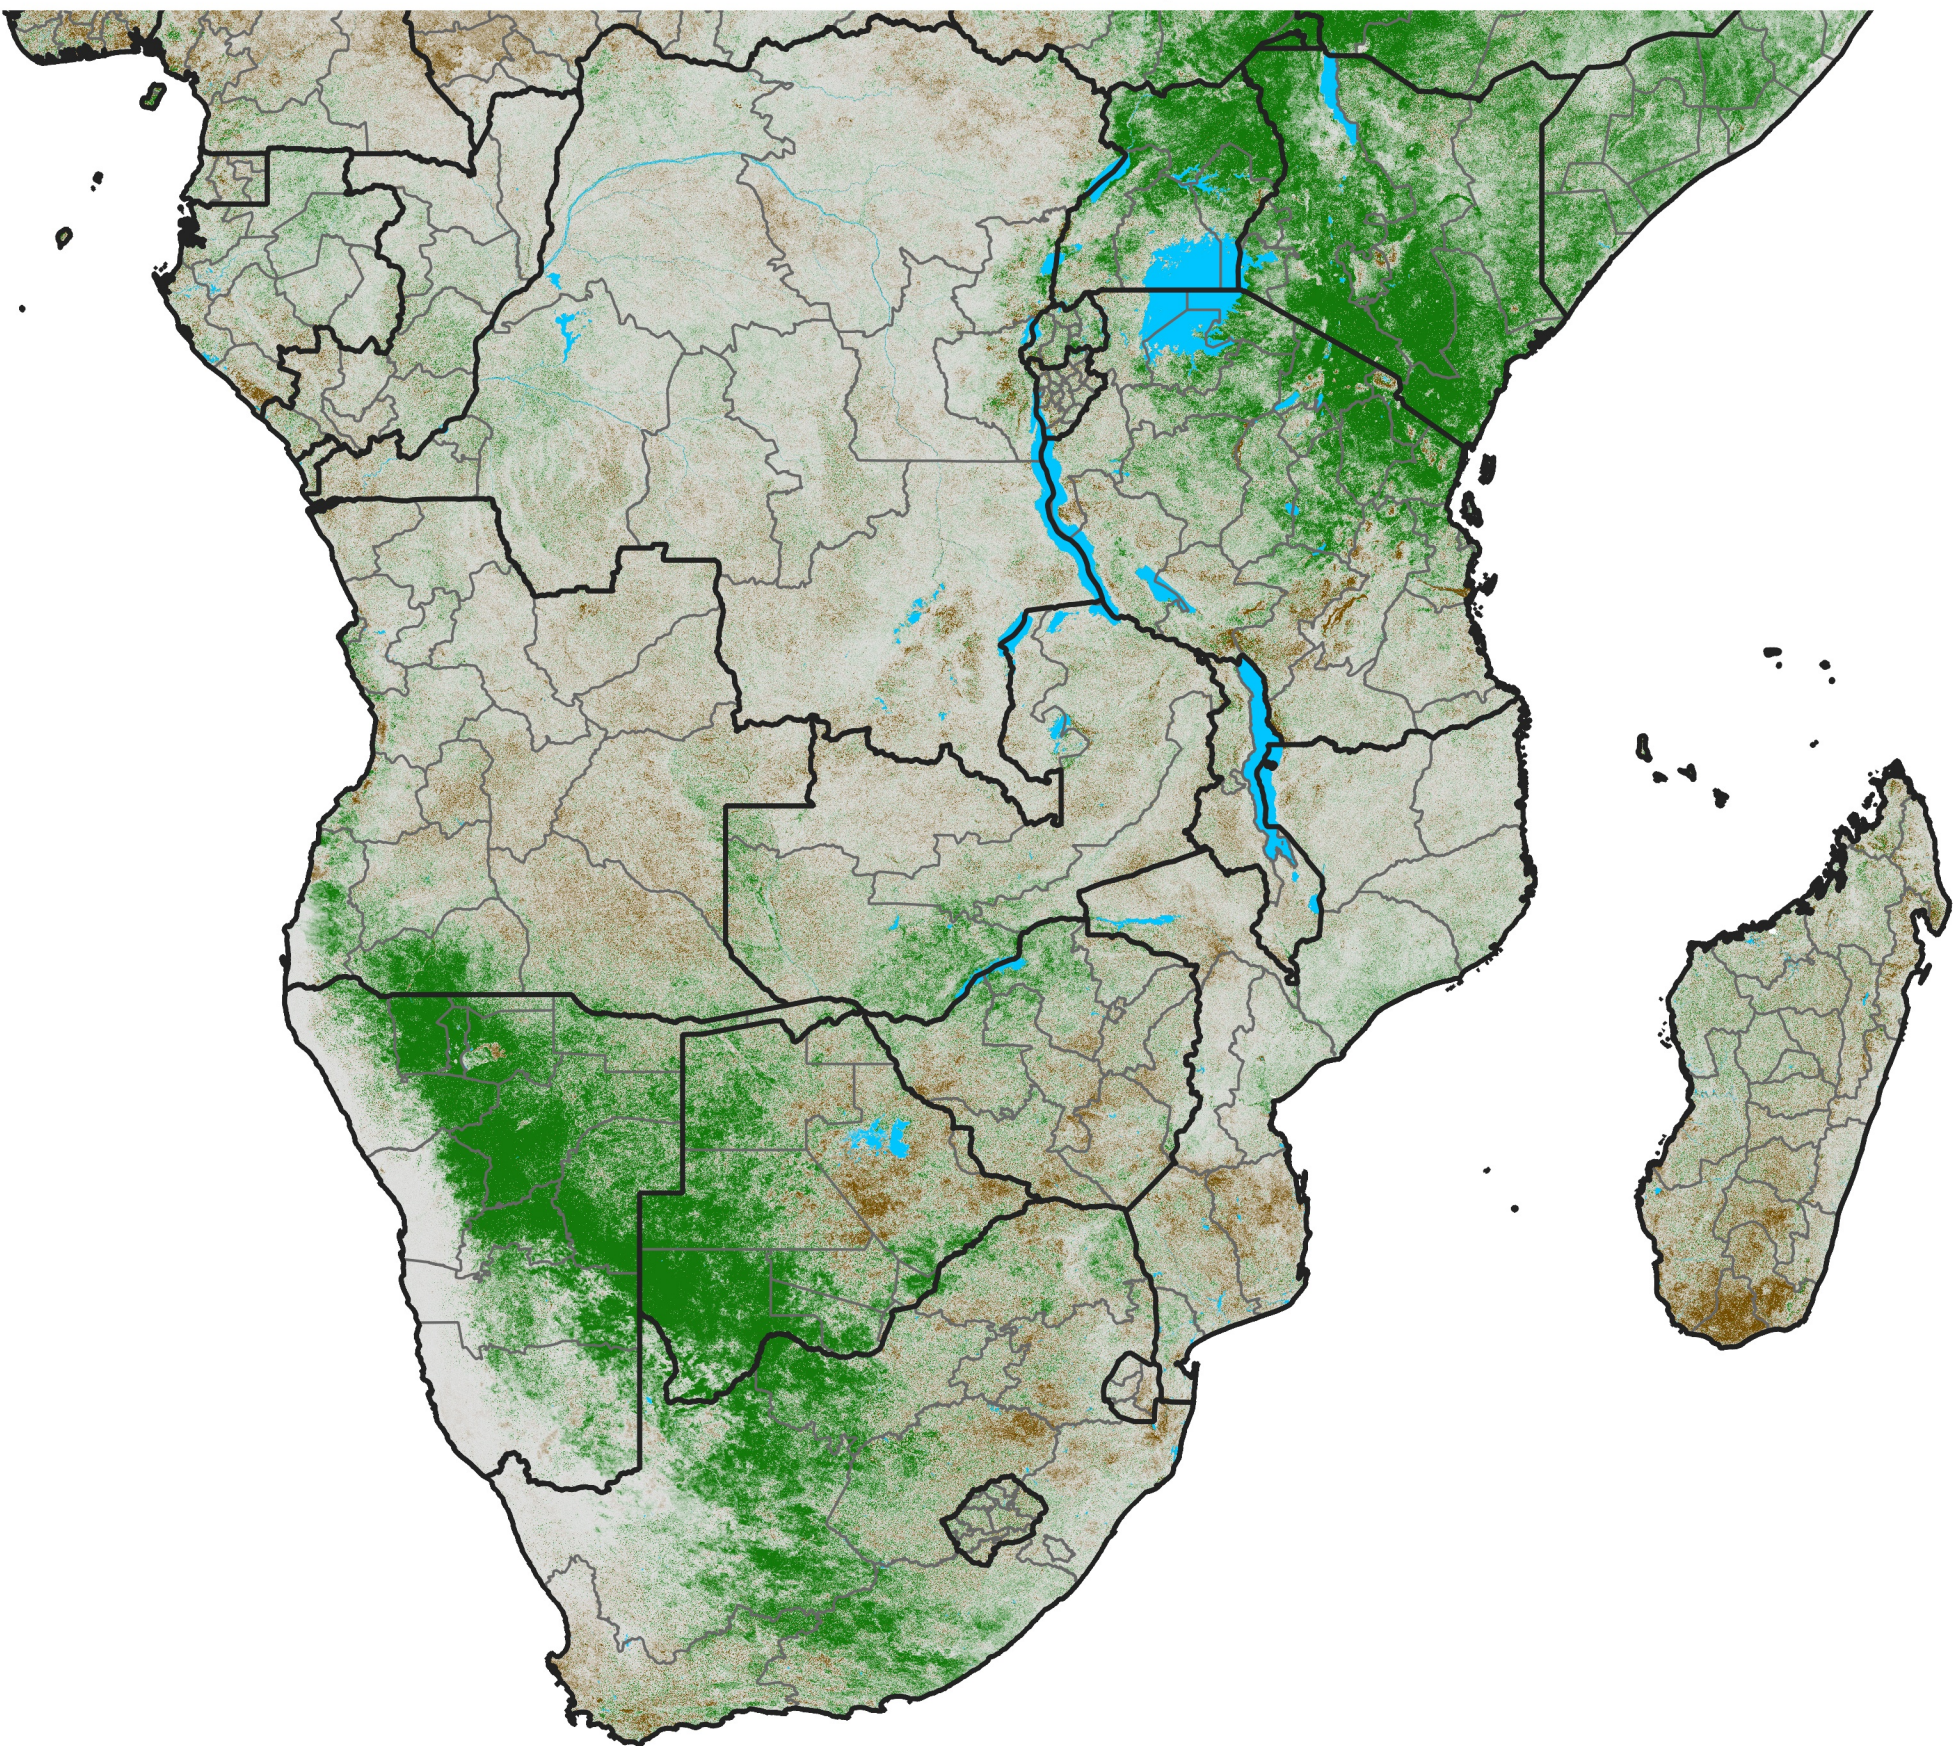

Southern Africa

NDVI Difference

2020 minus 2019

Period 17 / Mar 16 - 25, 2020

NDVI Difference

< -0.3 -0.2 -0.1 -0.05 0.05 0.1 0.2 >0.3

Negative

No Difference