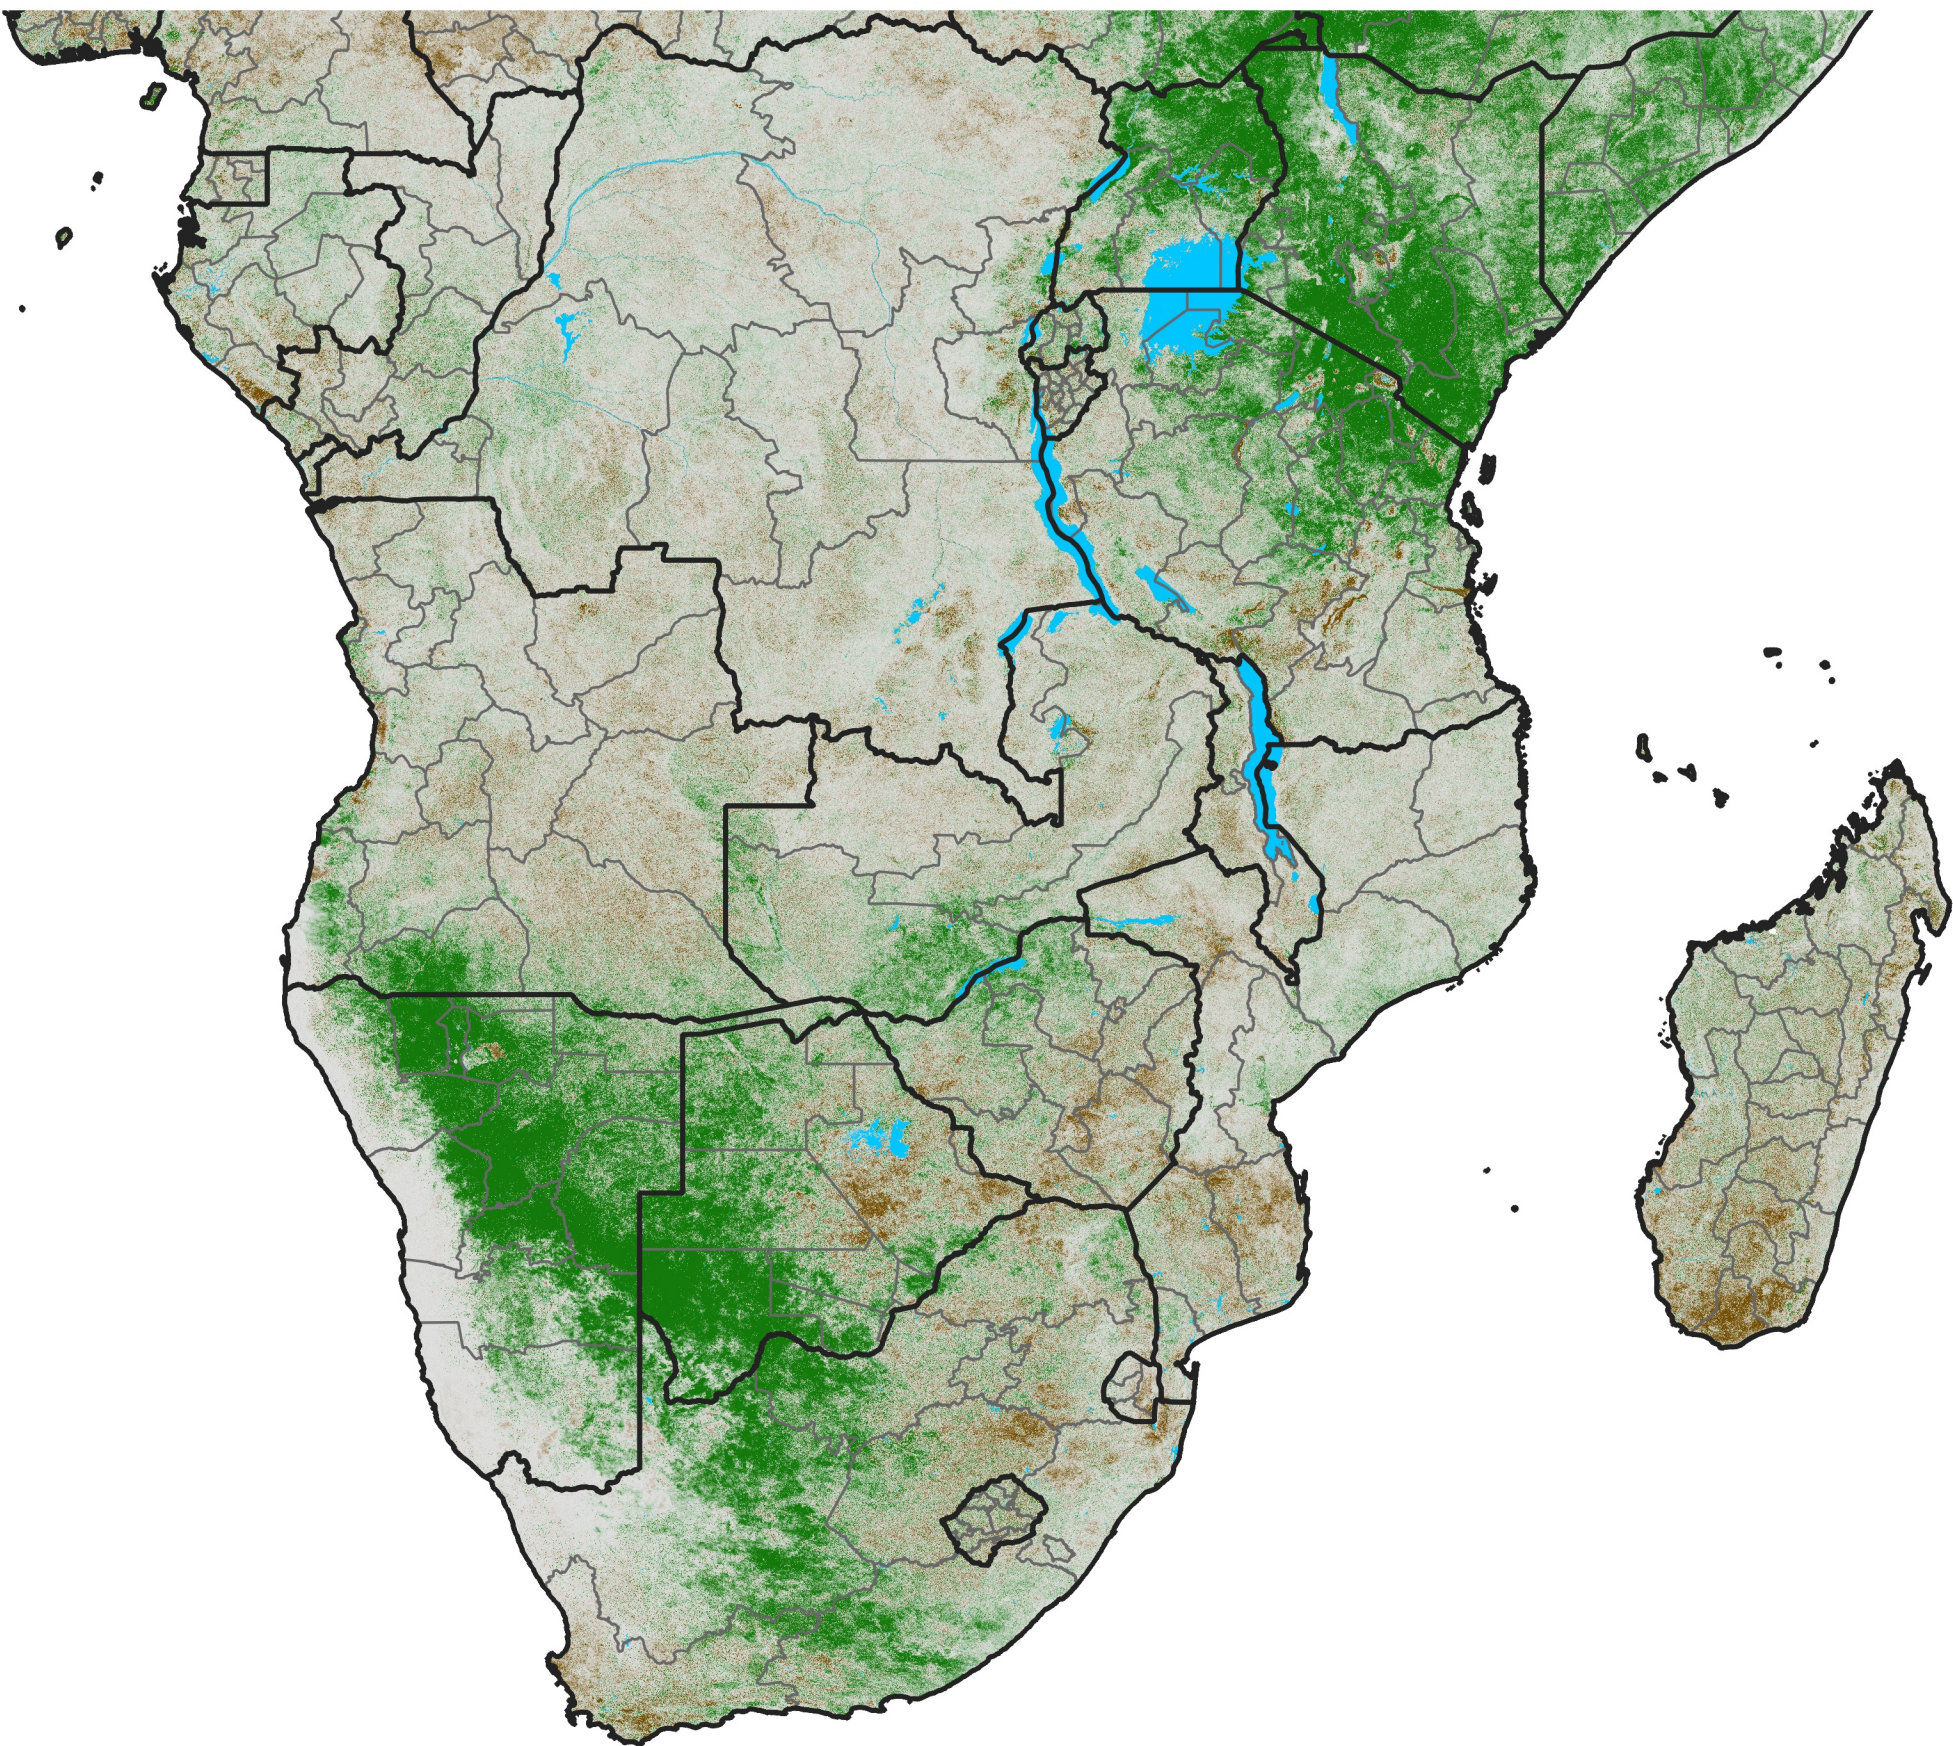

Southern Africa

NDVI Difference

2020 minus 2019

Period 18 / Mar 21 - 31, 2020

NDVI Difference

< -0.3 -0.2 -0.1 -0.05 0.05 0.1 0.2 >0.3

Negative

No Difference