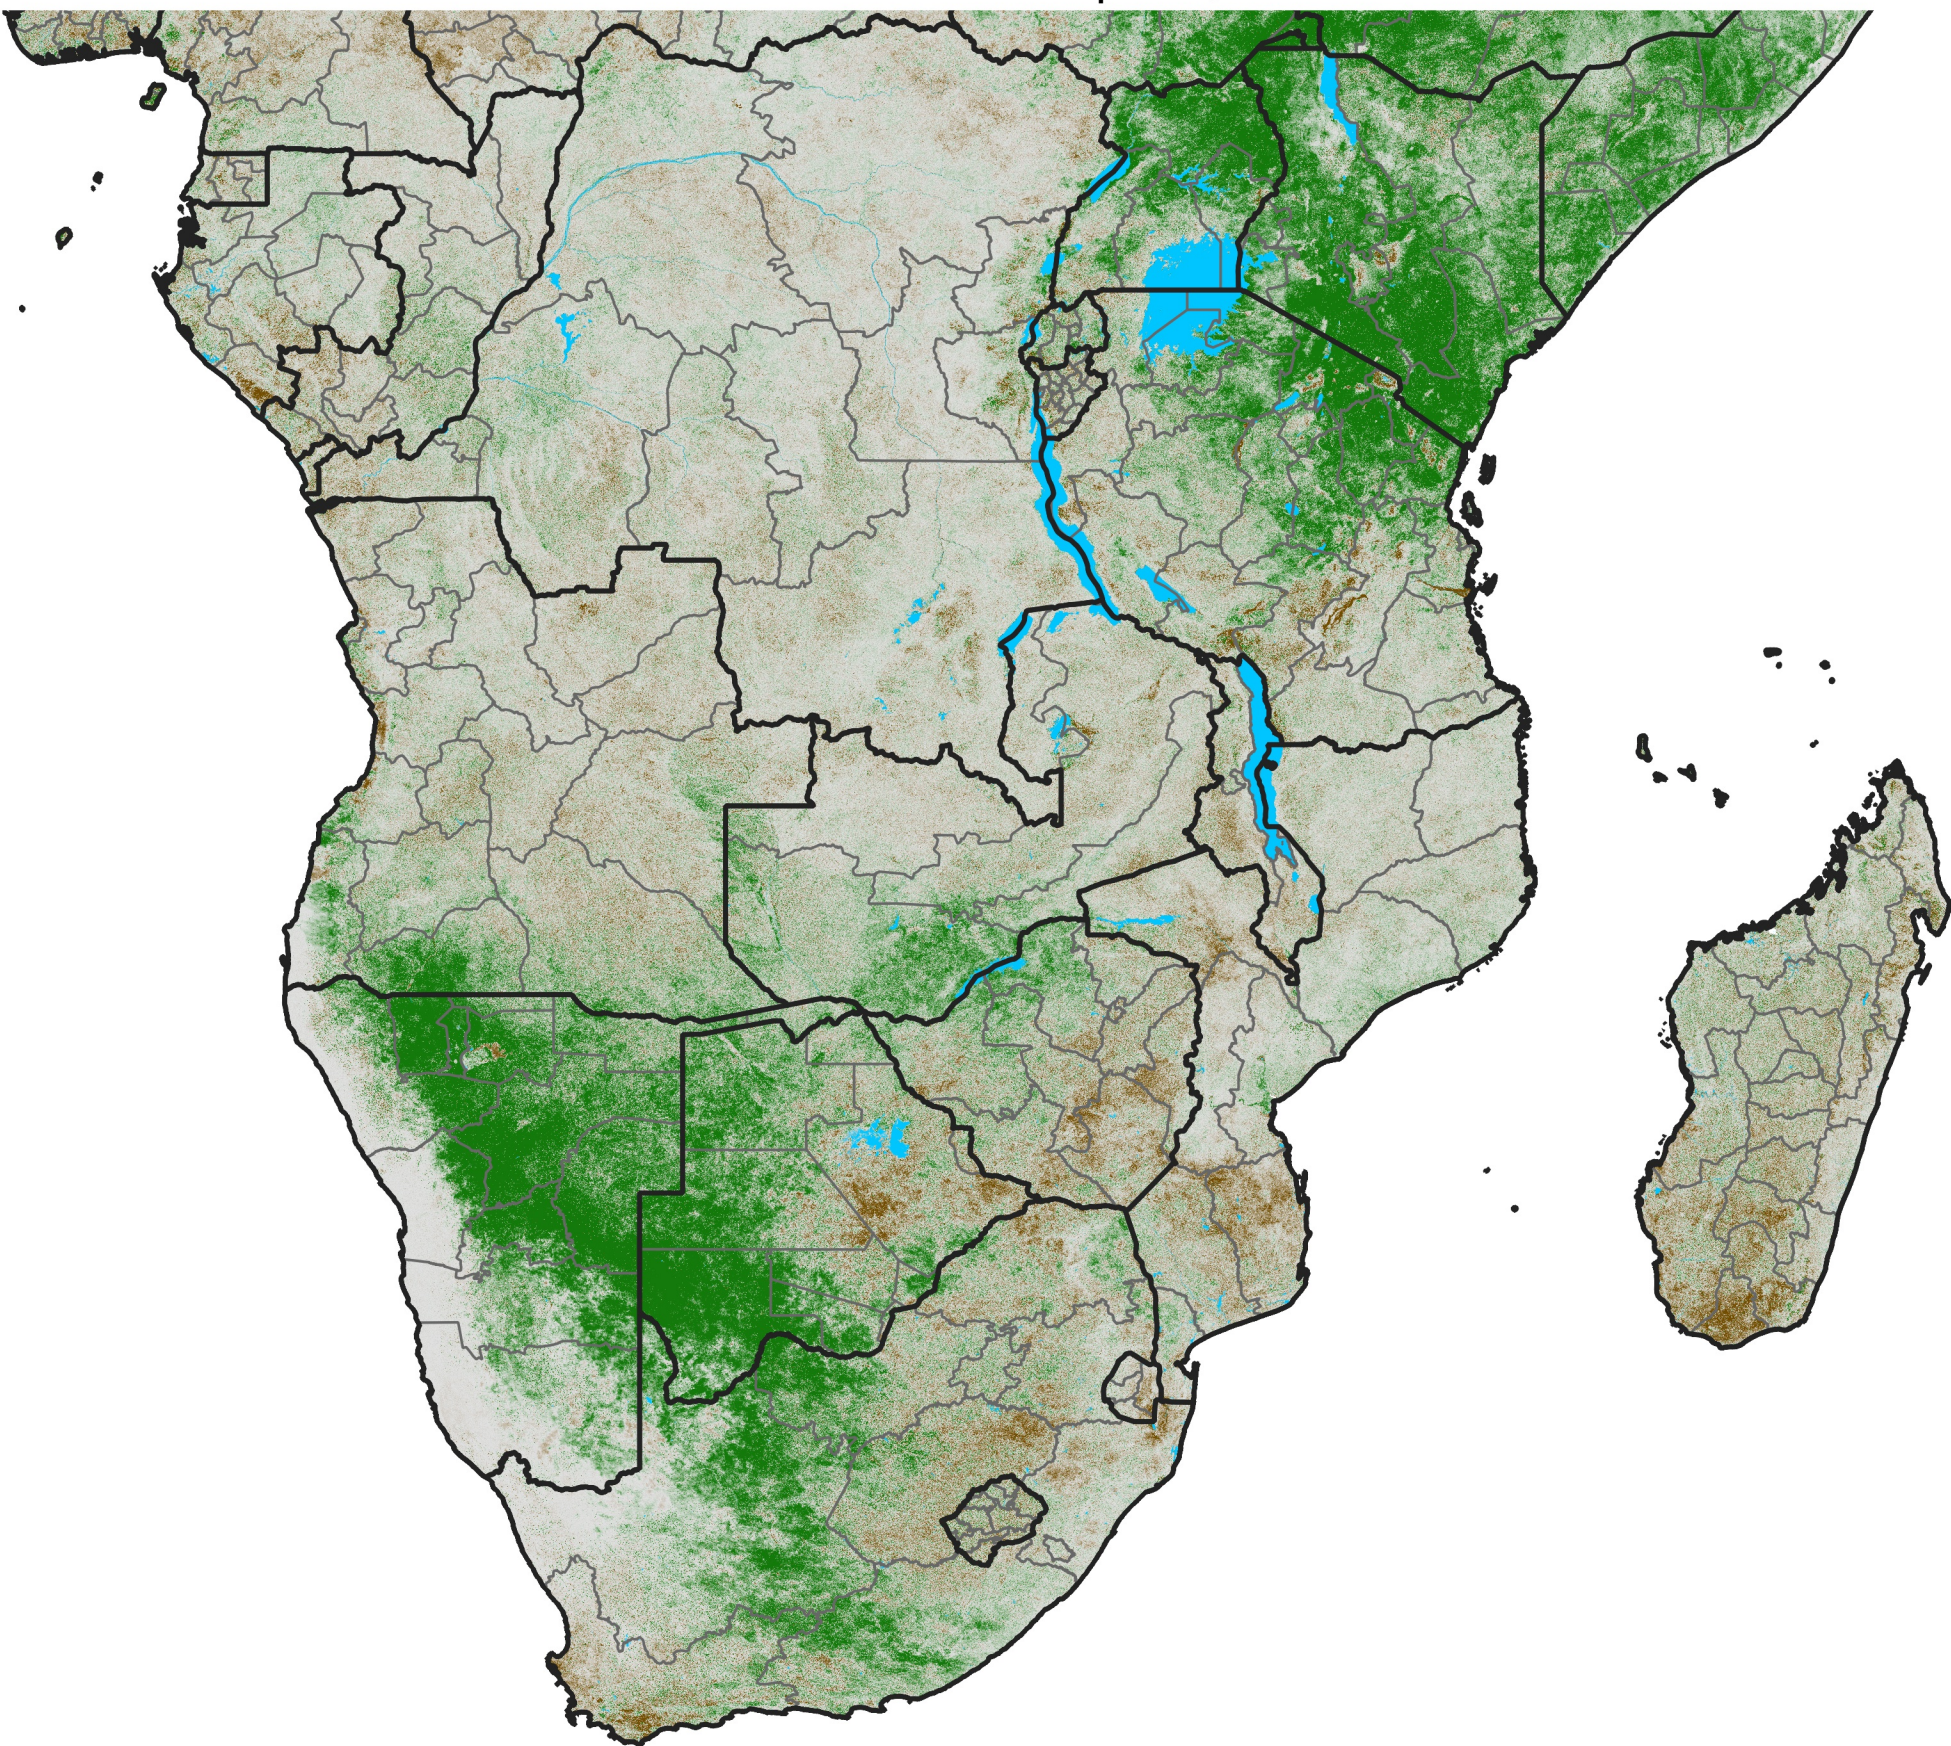

Southern Africa

NDVI Difference

2020 minus 2019

Period 19 / Mar 26 - Apr 05, 2020

NDVI Difference

< -0.3 -0.2 -0.1 -0.05 0.05 0.1 0.2 > 0.3

Negative

No Difference