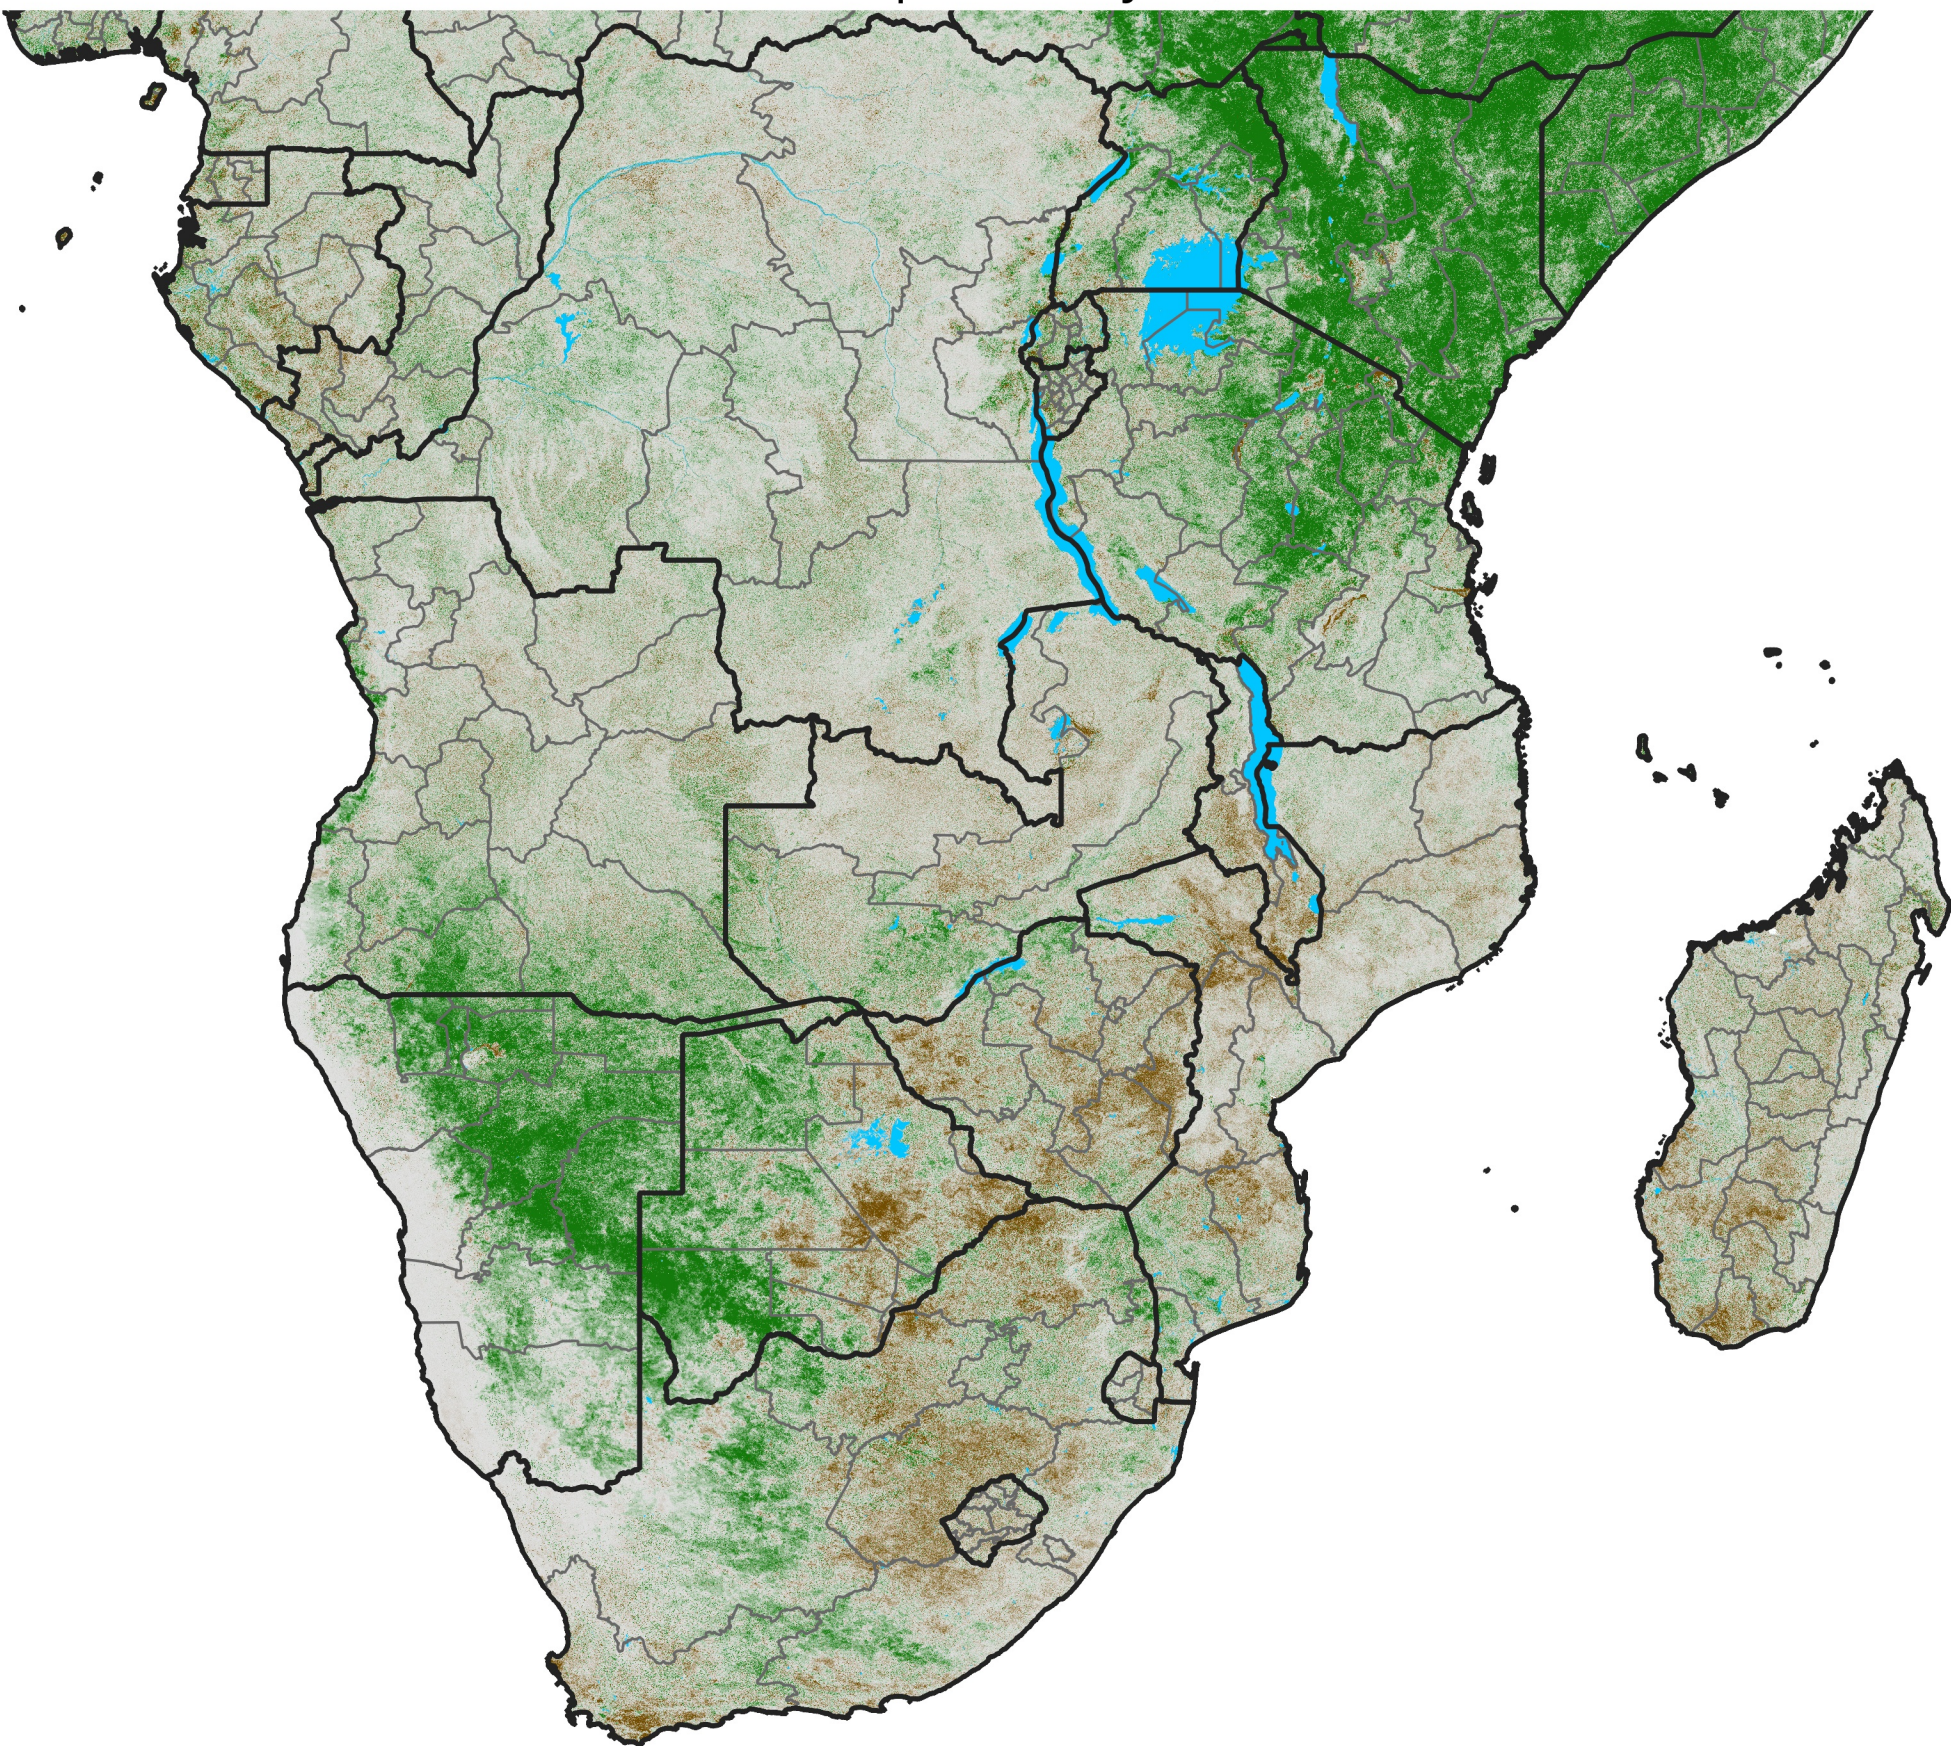

Southern Africa

NDVI Difference

2020 minus 2019

Period 25 / Apr 26 - May 05, 2020

NDVI Difference

< -0.3 -0.2 -0.1 -0.05 0.05 0.1 0.2 > 0.3

Negative

No Difference