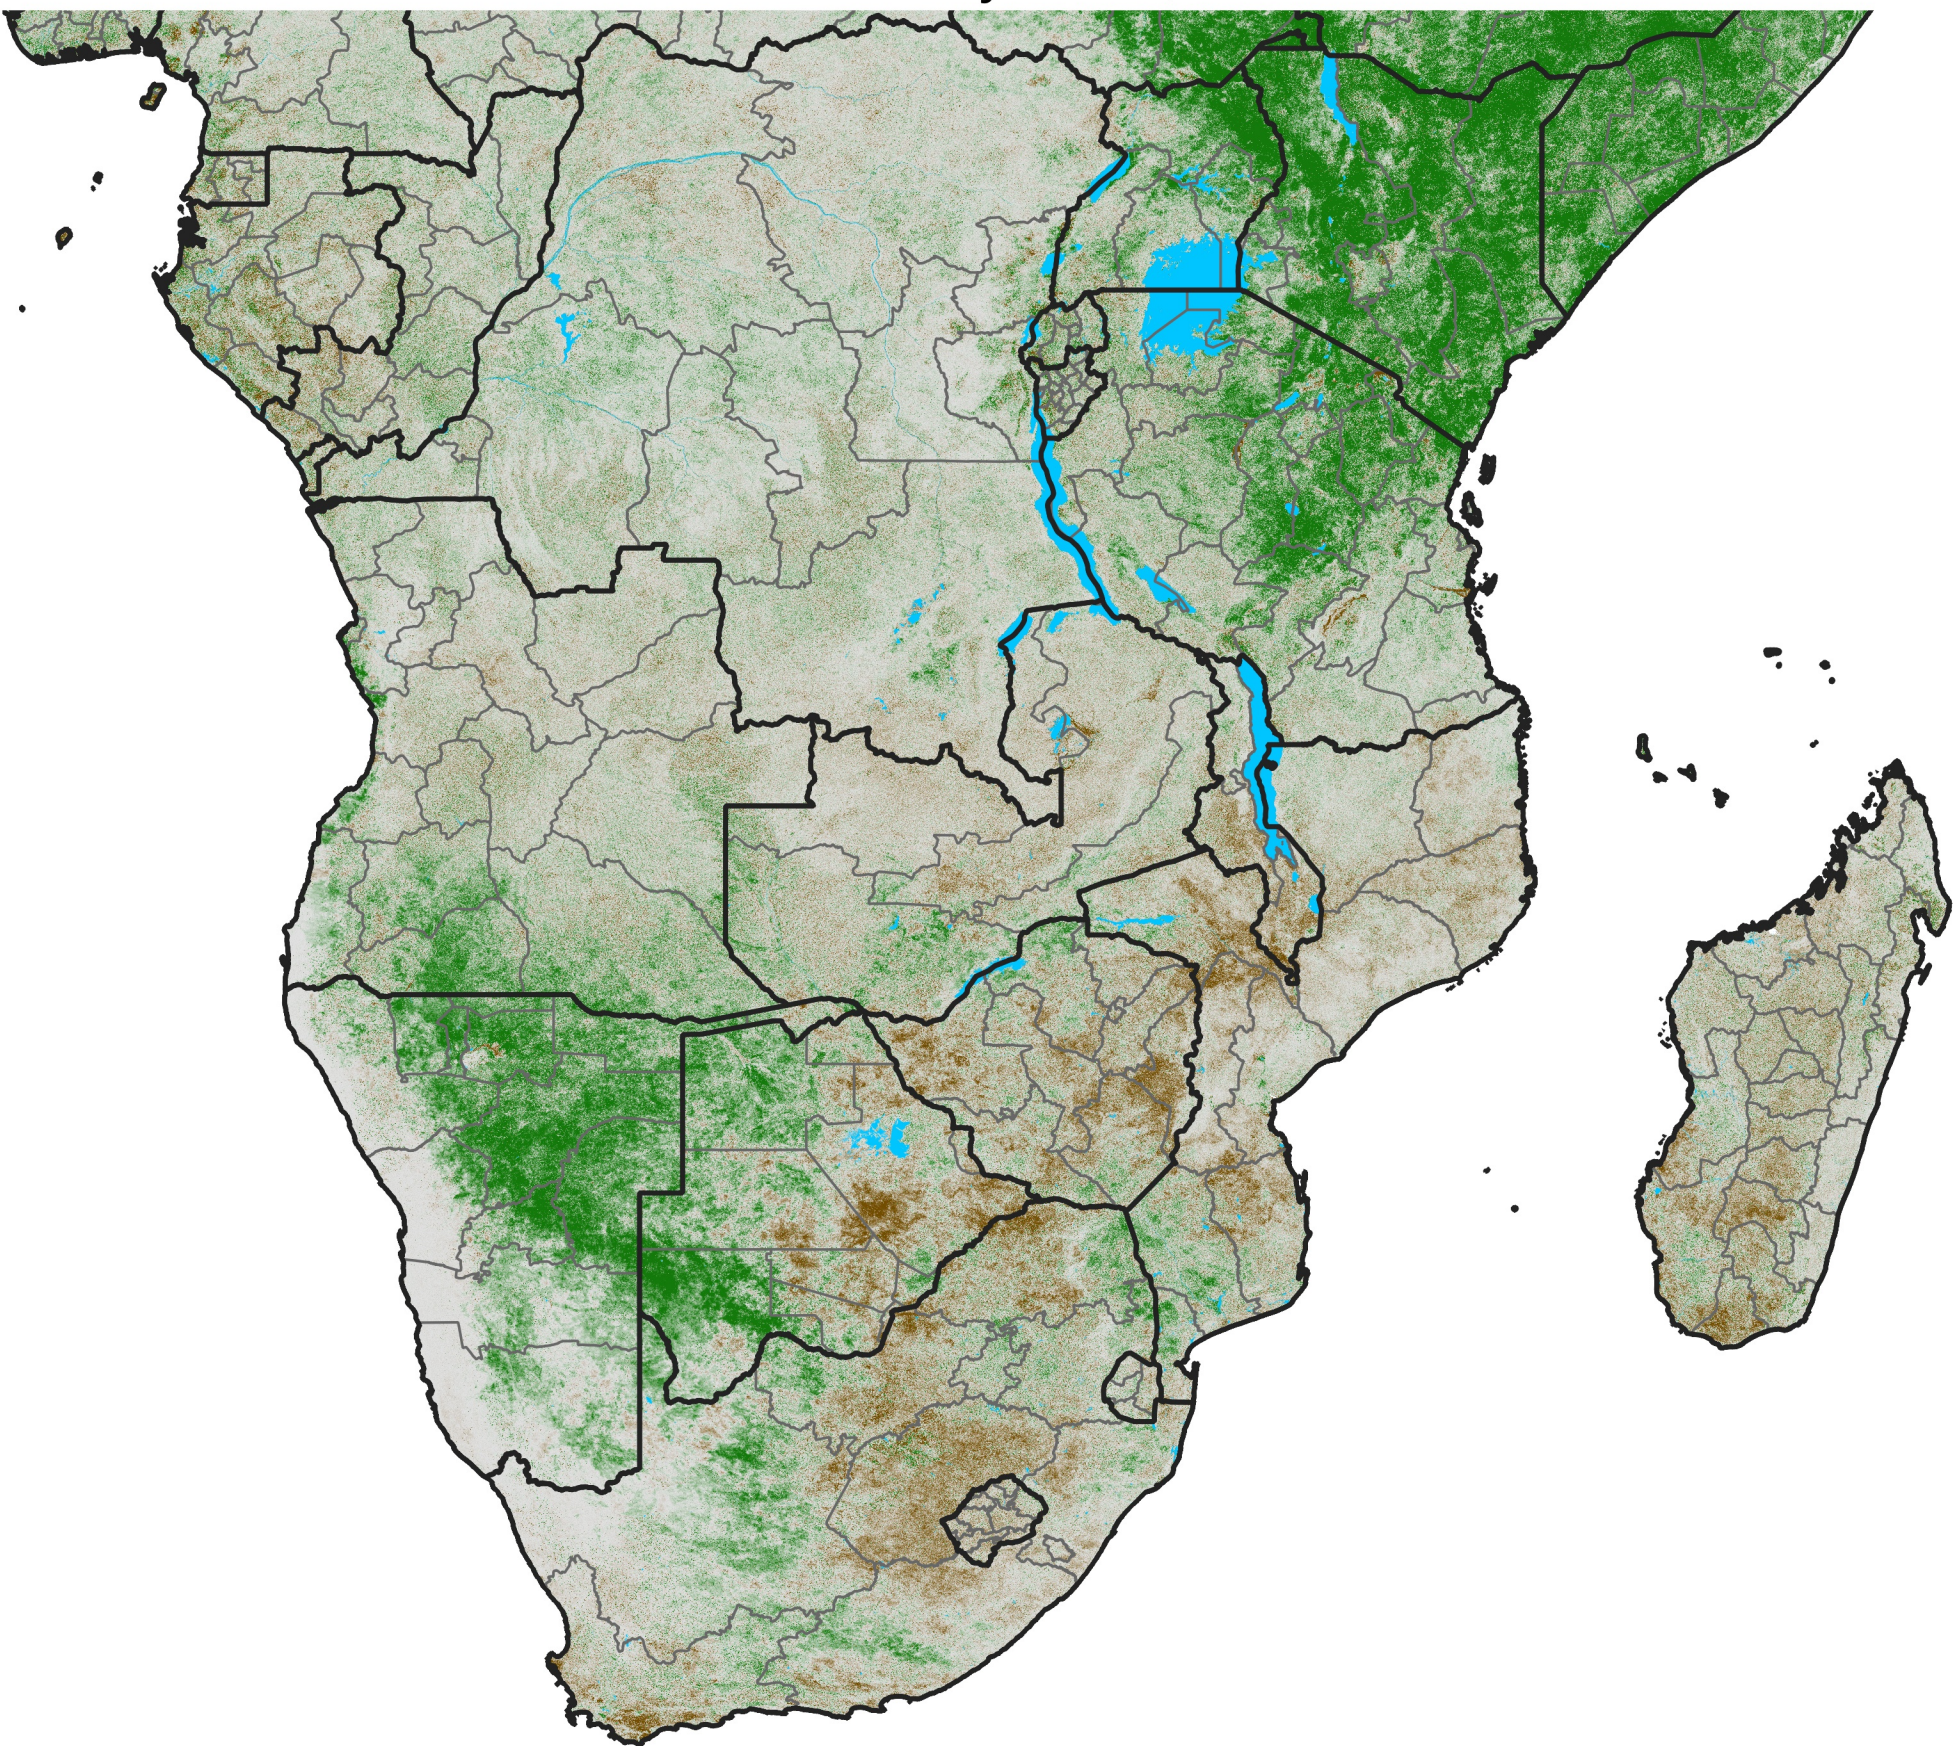

Southern Africa

NDVI Difference

2020 minus 2019

Period 26 / May 01 - 10, 2020

NDVI Difference

< -0.3 -0.2 -0.1 -0.05 0.05 0.1 0.2 >0.3

Negative

No Difference