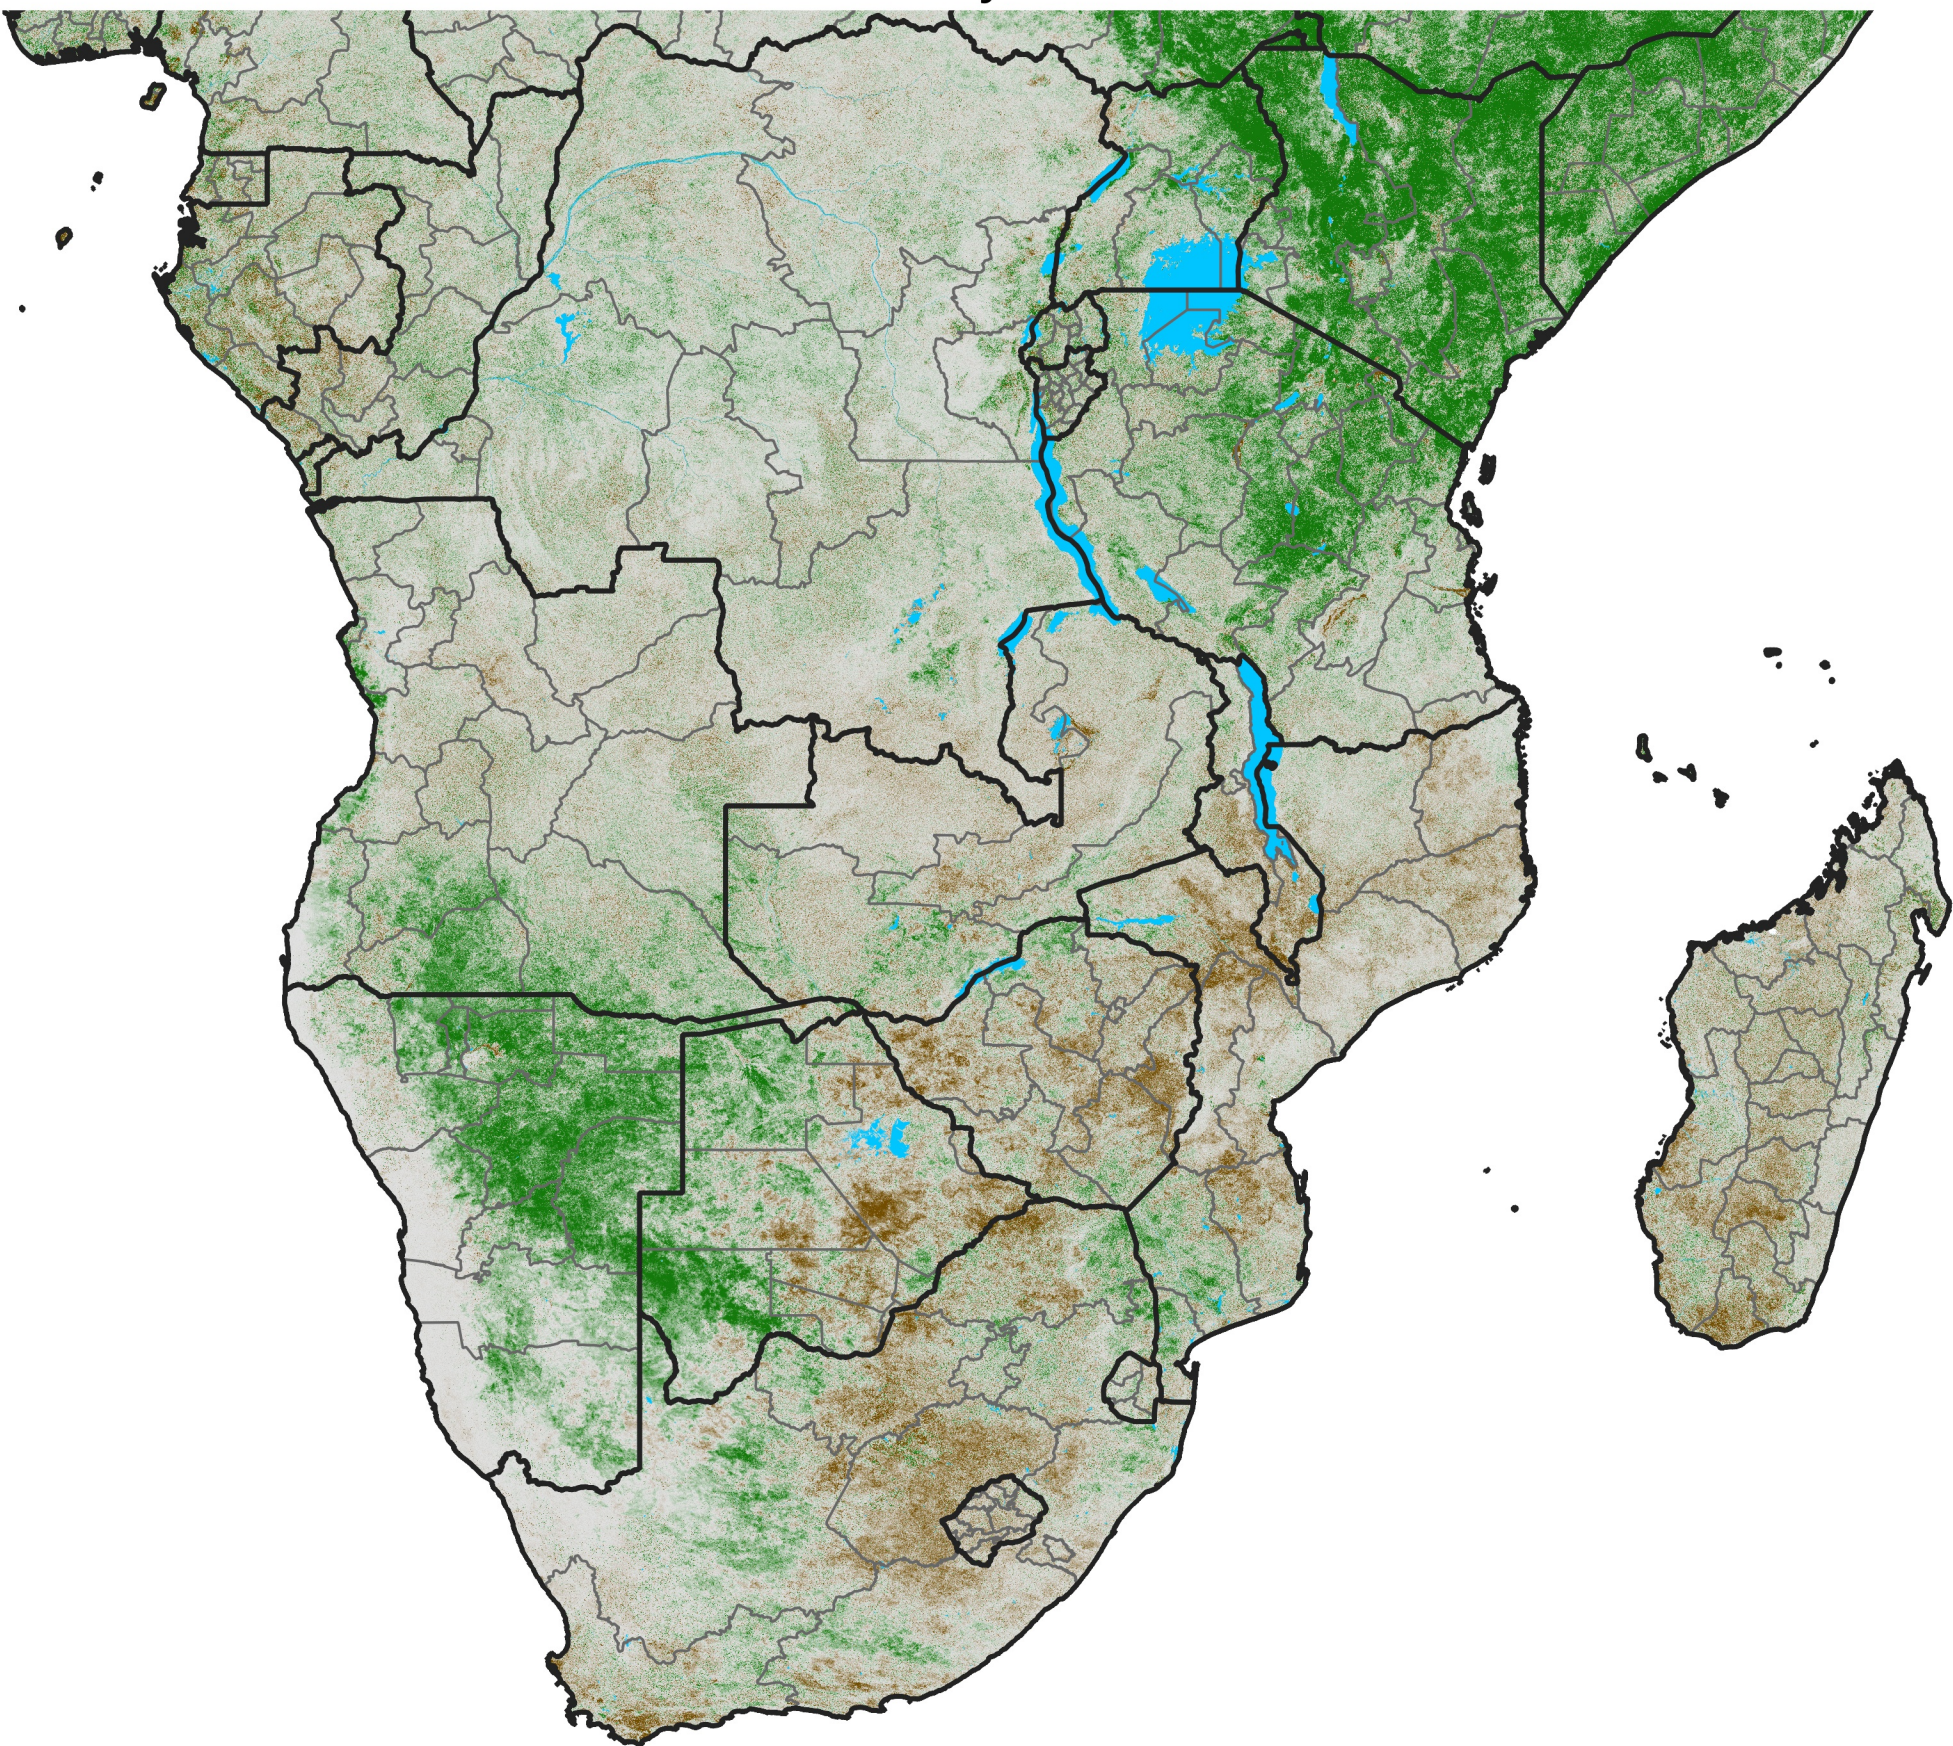

Southern Africa

NDVI Difference

2020 minus 2019

Period 27 / May 06 - 15, 2020

NDVI Difference

< -0.3 -0.2 -0.1 -0.05 0.05 0.1 0.2 >0.3

Negative

No Difference