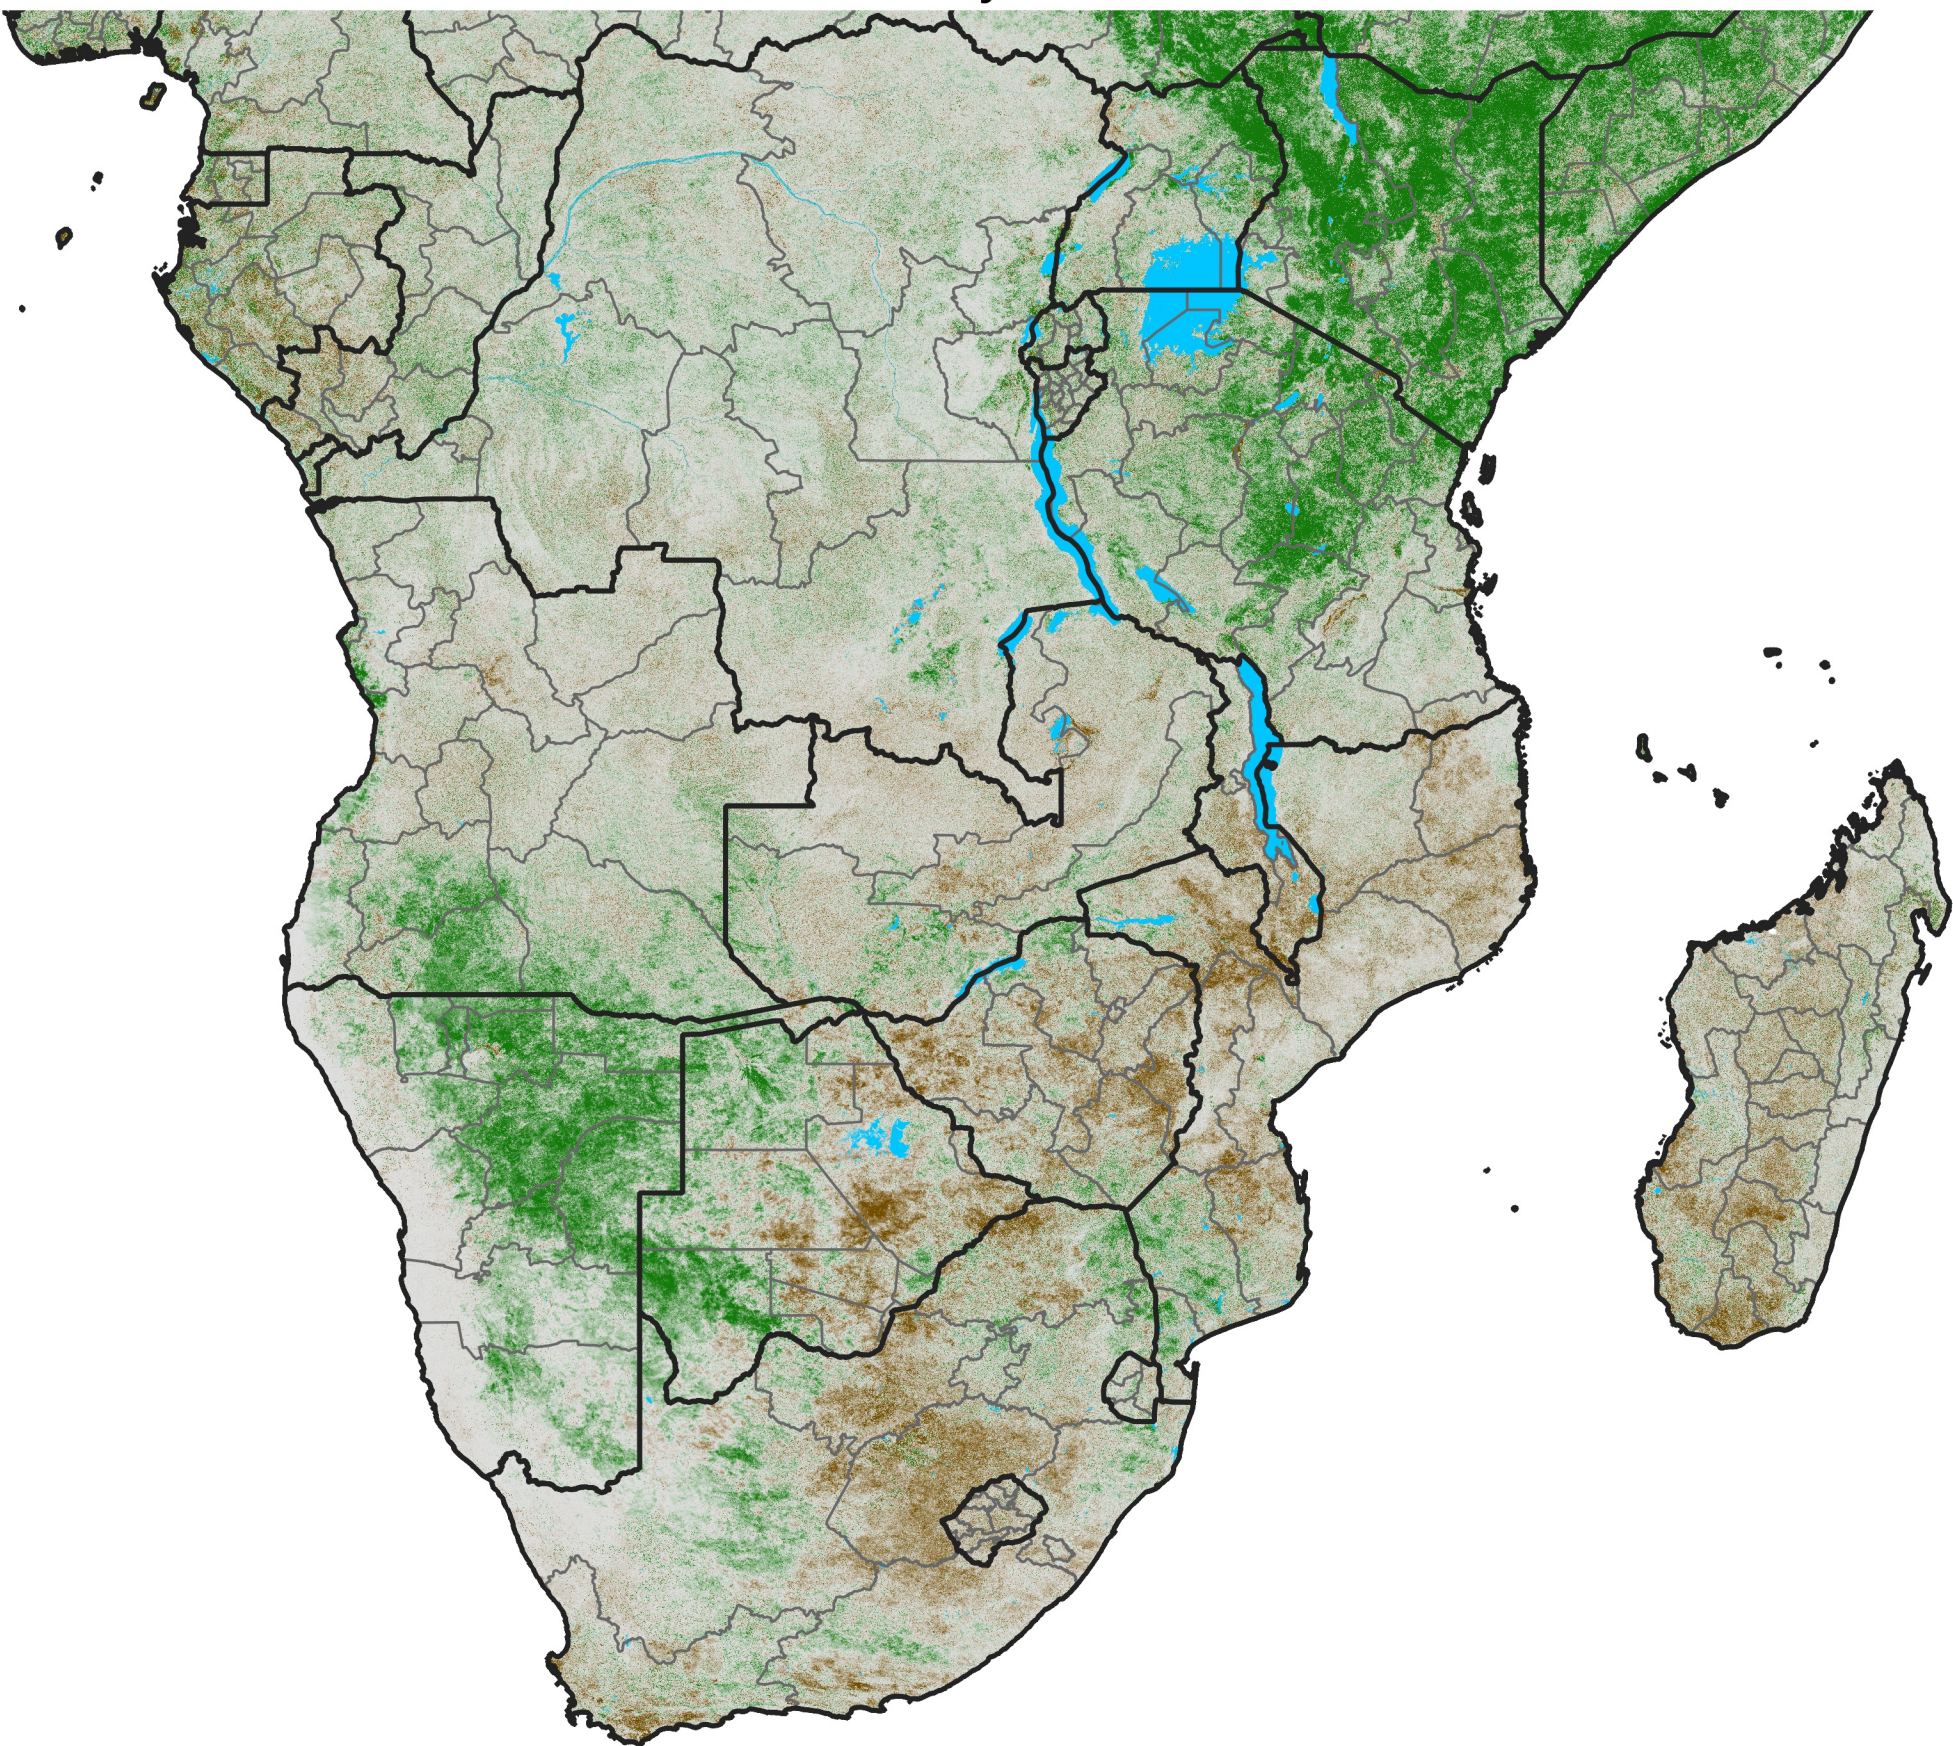

Southern Africa

NDVI Difference

2020 minus 2019

Period 28 / May 11 - 20, 2020

NDVI Difference

< -0.3 -0.2 -0.1 -0.05 0.05 0.1 0.2 >0.3

Negative

No Difference