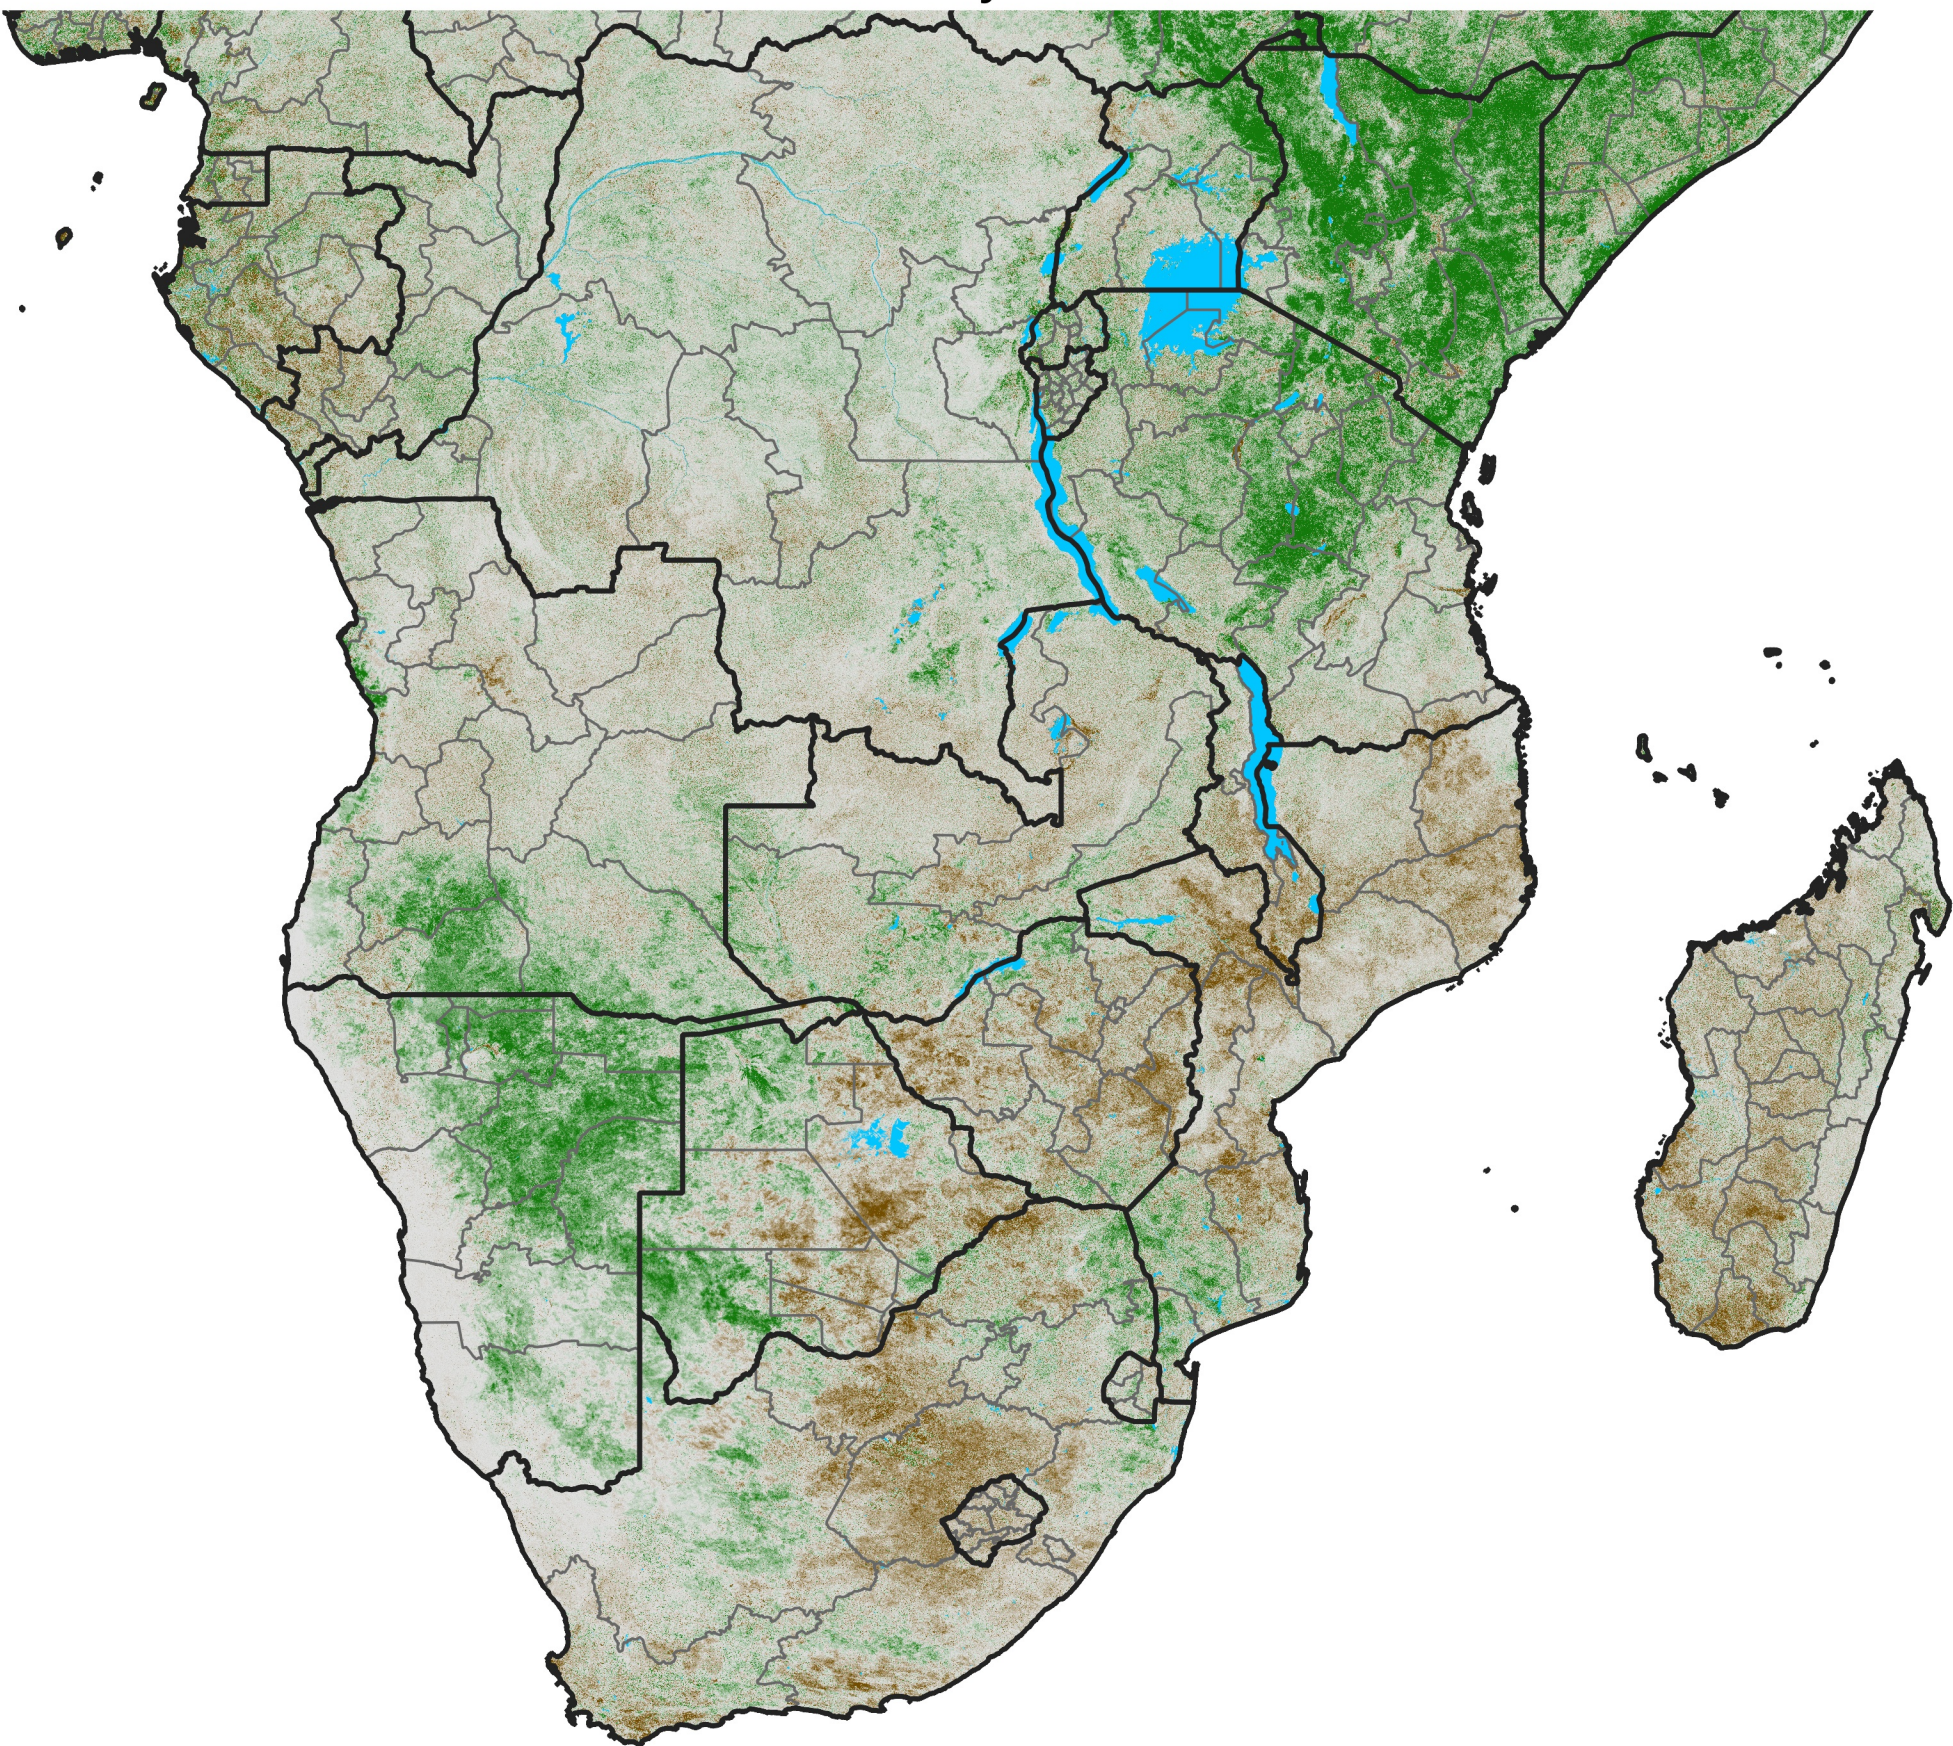

# Southern Africa

## NDVI Difference

2020 minus 2019

Period 29 / May 16 - 25, 2020

### NDVI Difference

< -0.3   -0.2   -0.1   -0.05   0.05   0.1   0.2   >0.3

Negative

No Difference

Positive