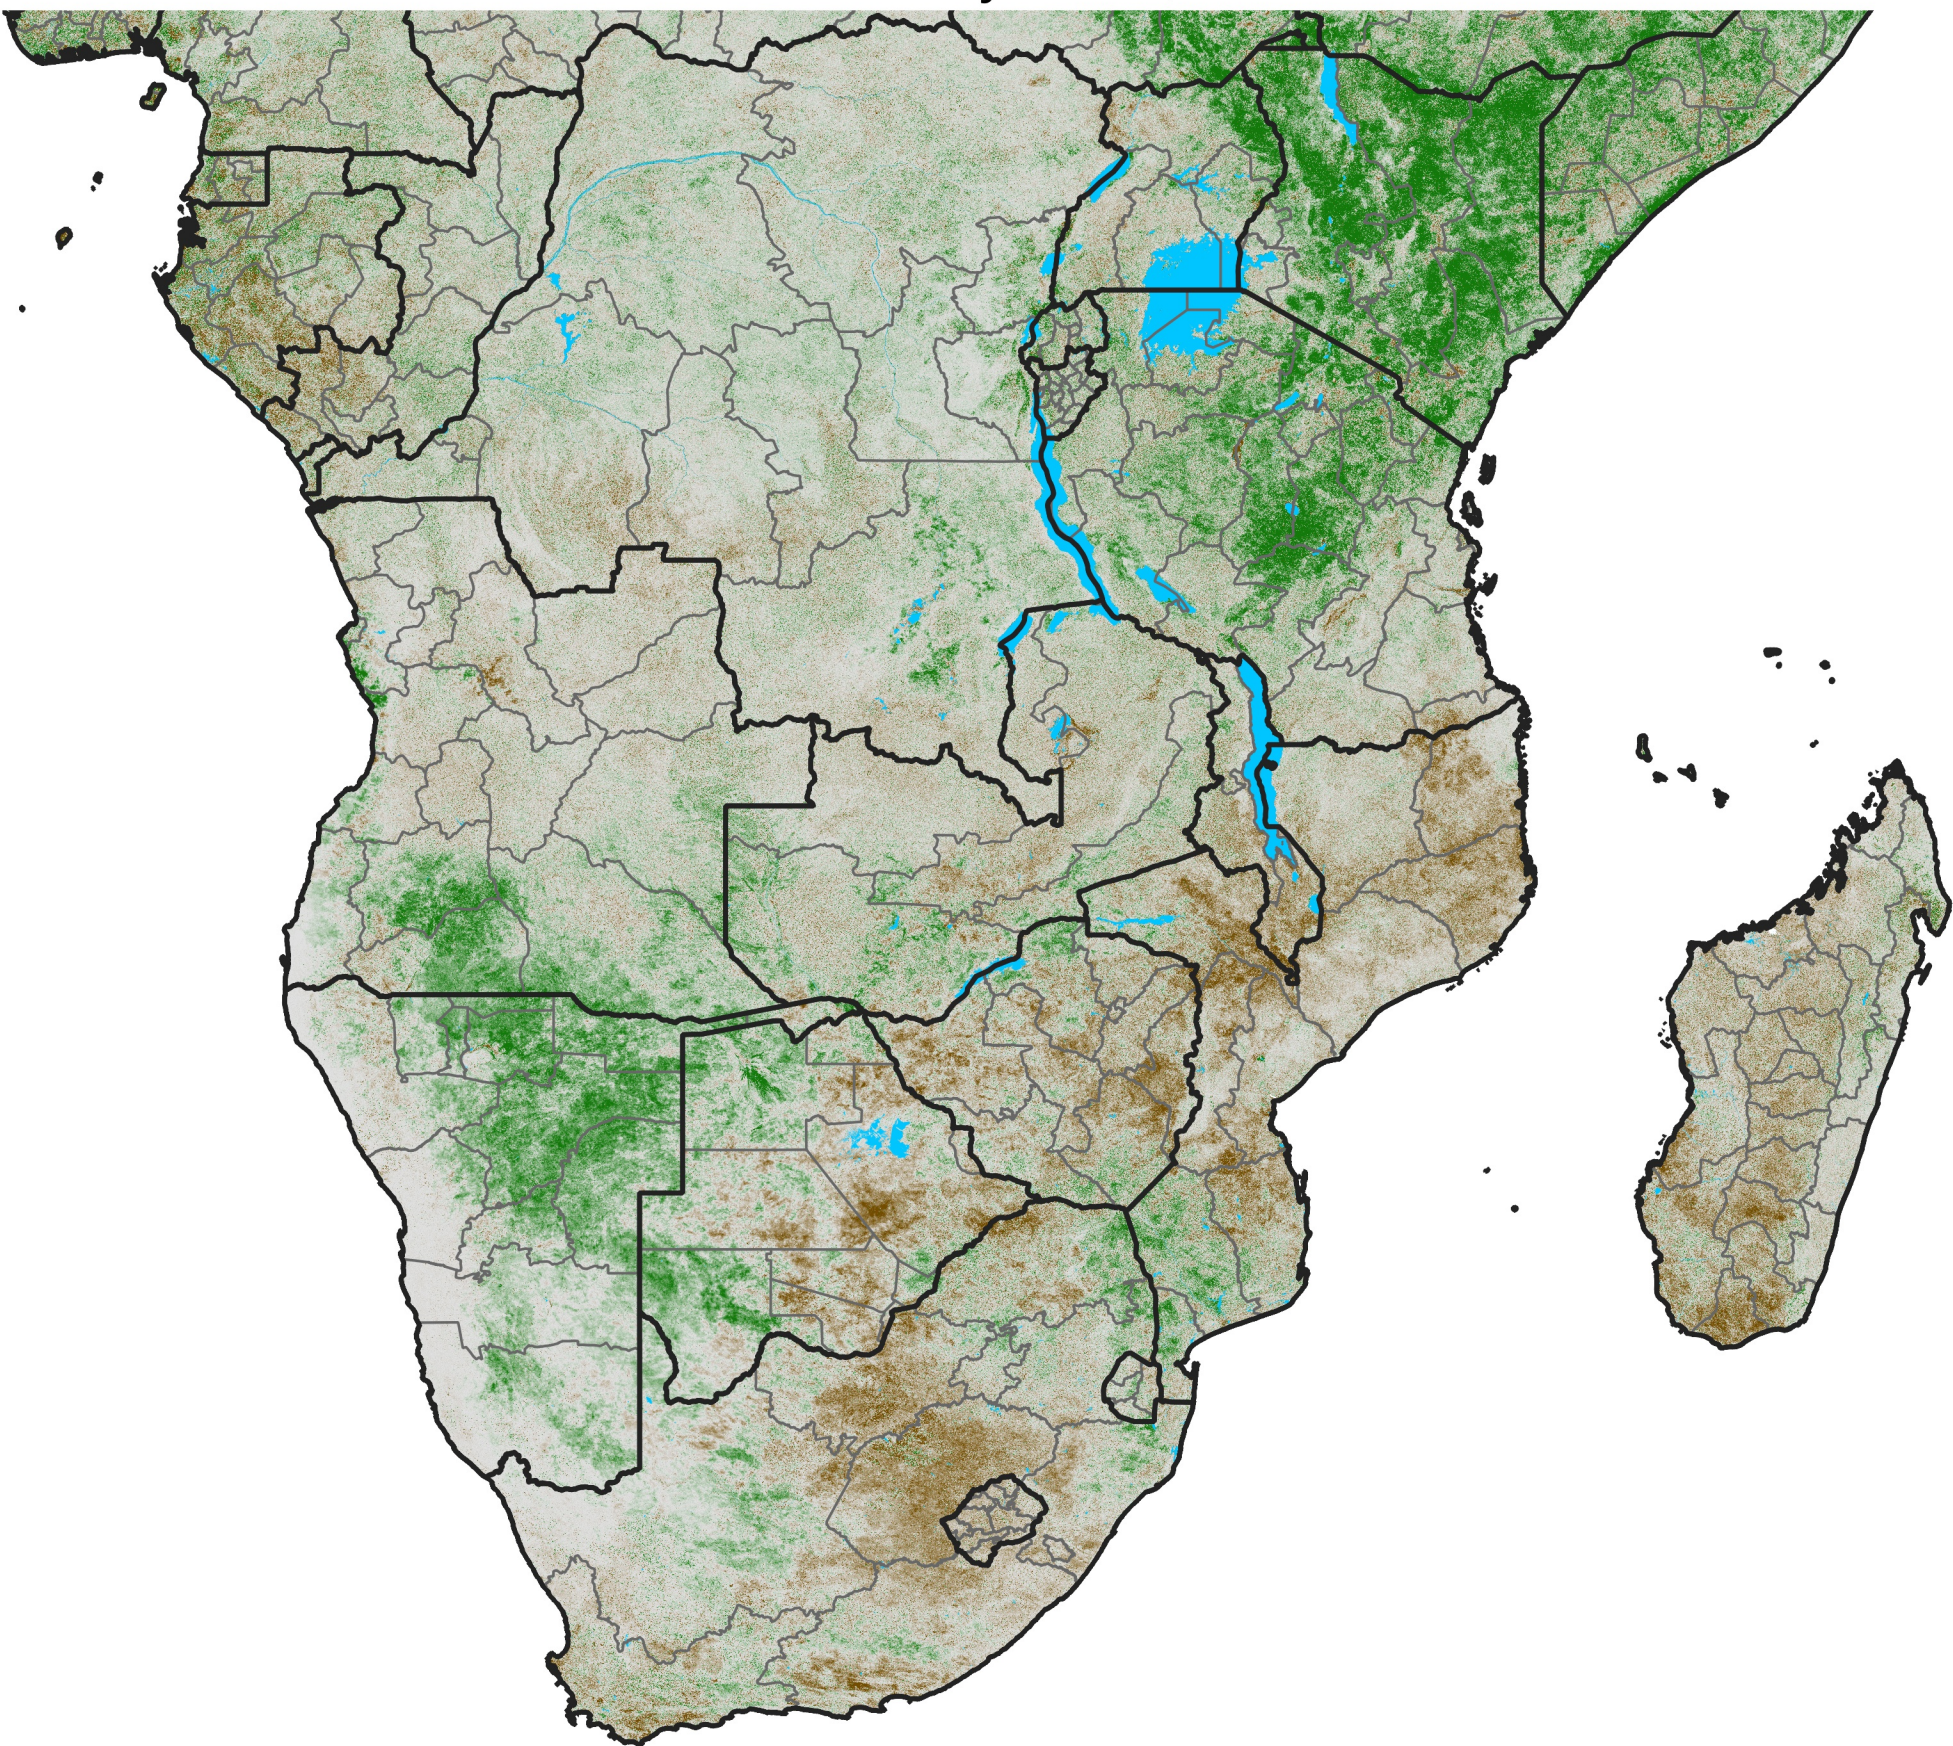

Southern Africa

NDVI Difference

2020 minus 2019

Period 30 / May 21 - 31, 2020

NDVI Difference

< -0.3 -0.2 -0.1 -0.05 0.05 0.1 0.2 >0.3

Negative

No Difference