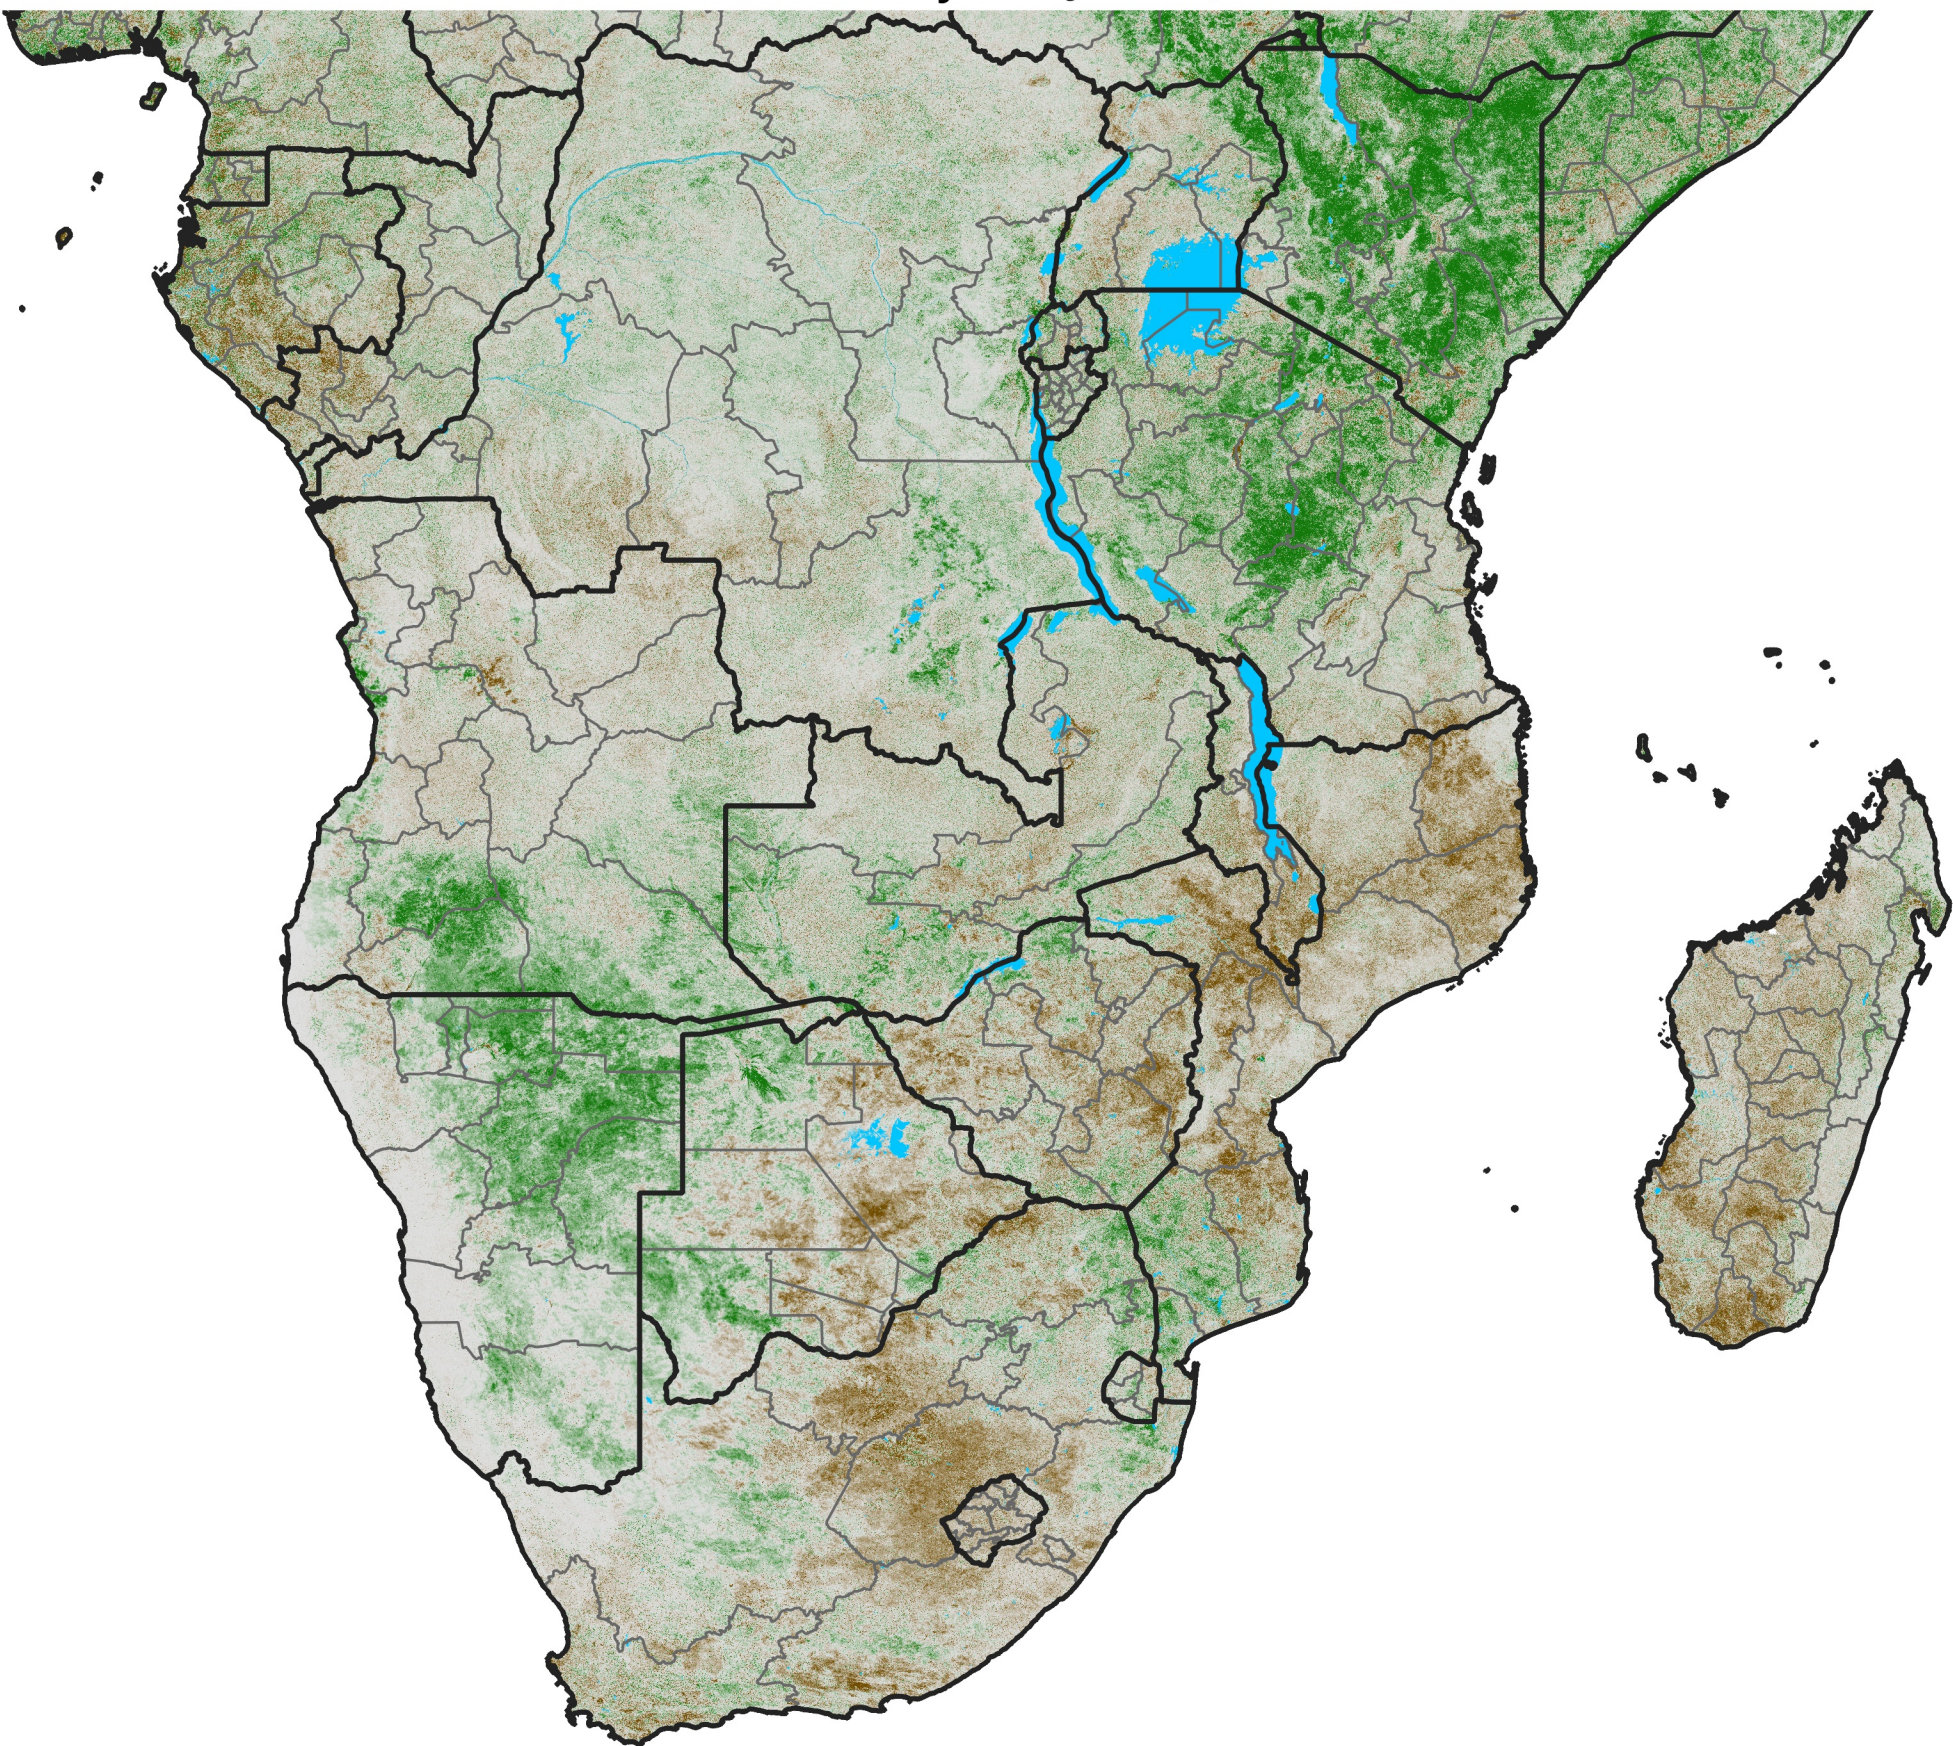

# Southern Africa

## NDVI Difference

2020 minus 2019

Period 31 / May 26 - Jun 05, 2020

### NDVI Difference

< -0.3   -0.2   -0.1   -0.05   0.05   0.1   0.2   >0.3

Negative

No Difference

Positive