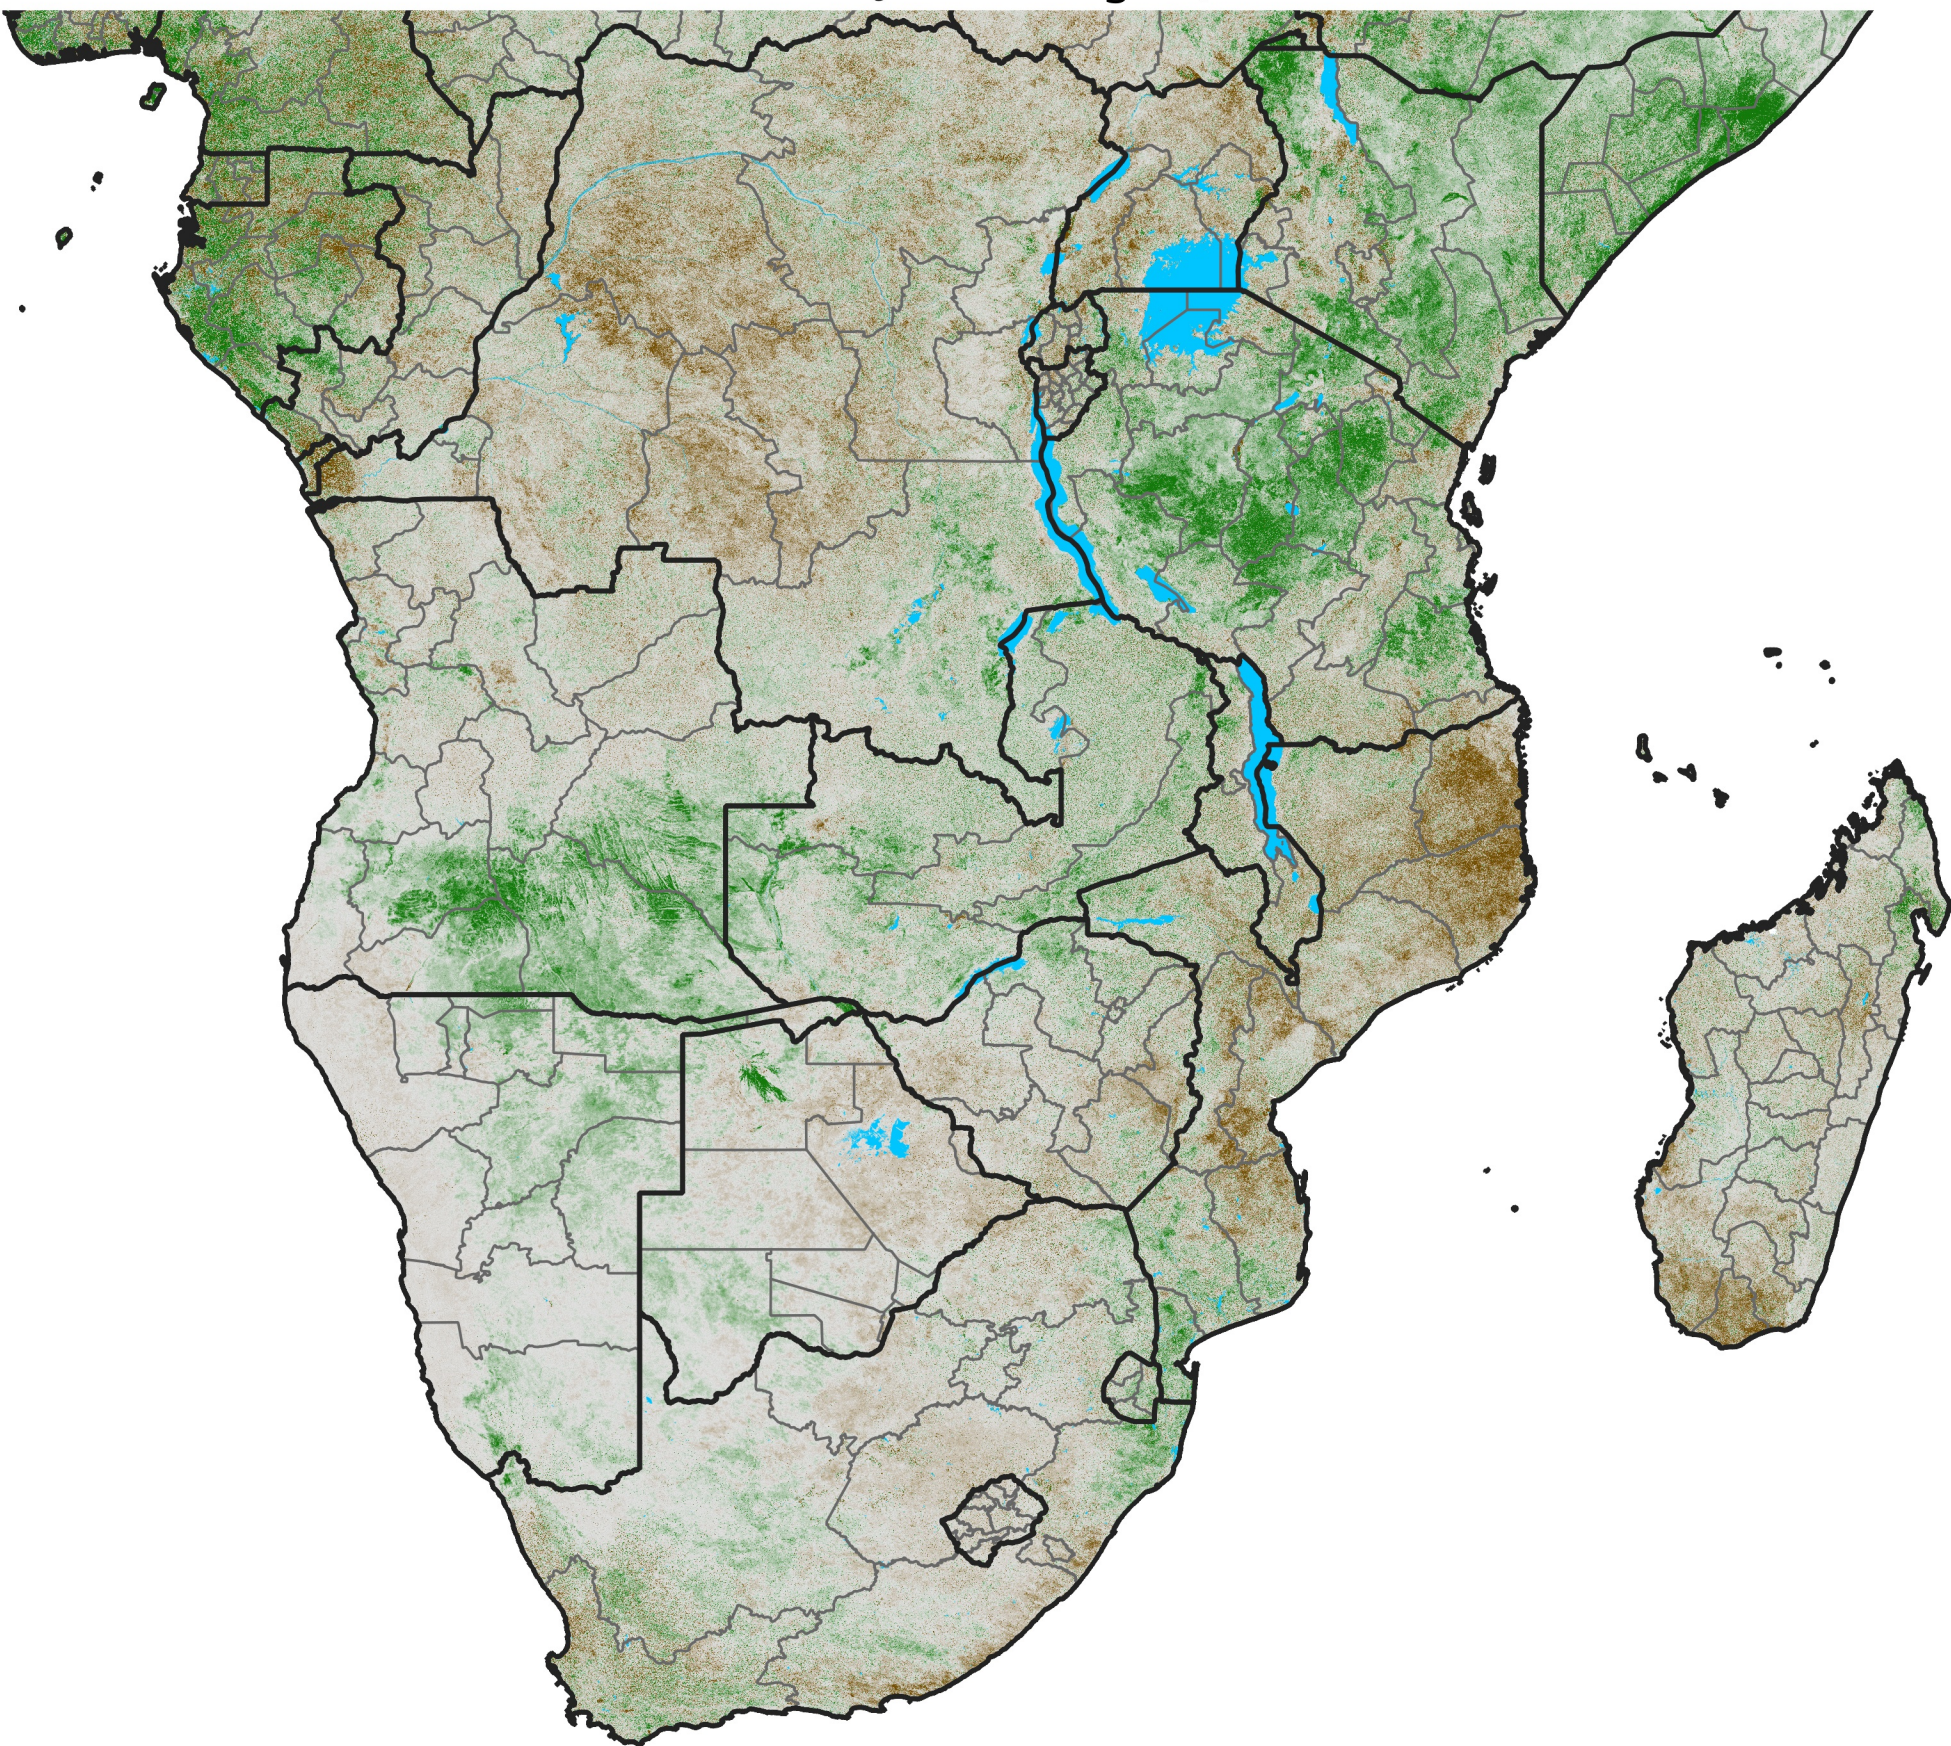

# Southern Africa

## NDVI Difference

2020 minus 2019

Period 43 / Jul 26 - Aug 05, 2020

### NDVI Difference

< -0.3   -0.2   -0.1   -0.05   0.05   0.1   0.2   >0.3

Negative

No Difference

Positive