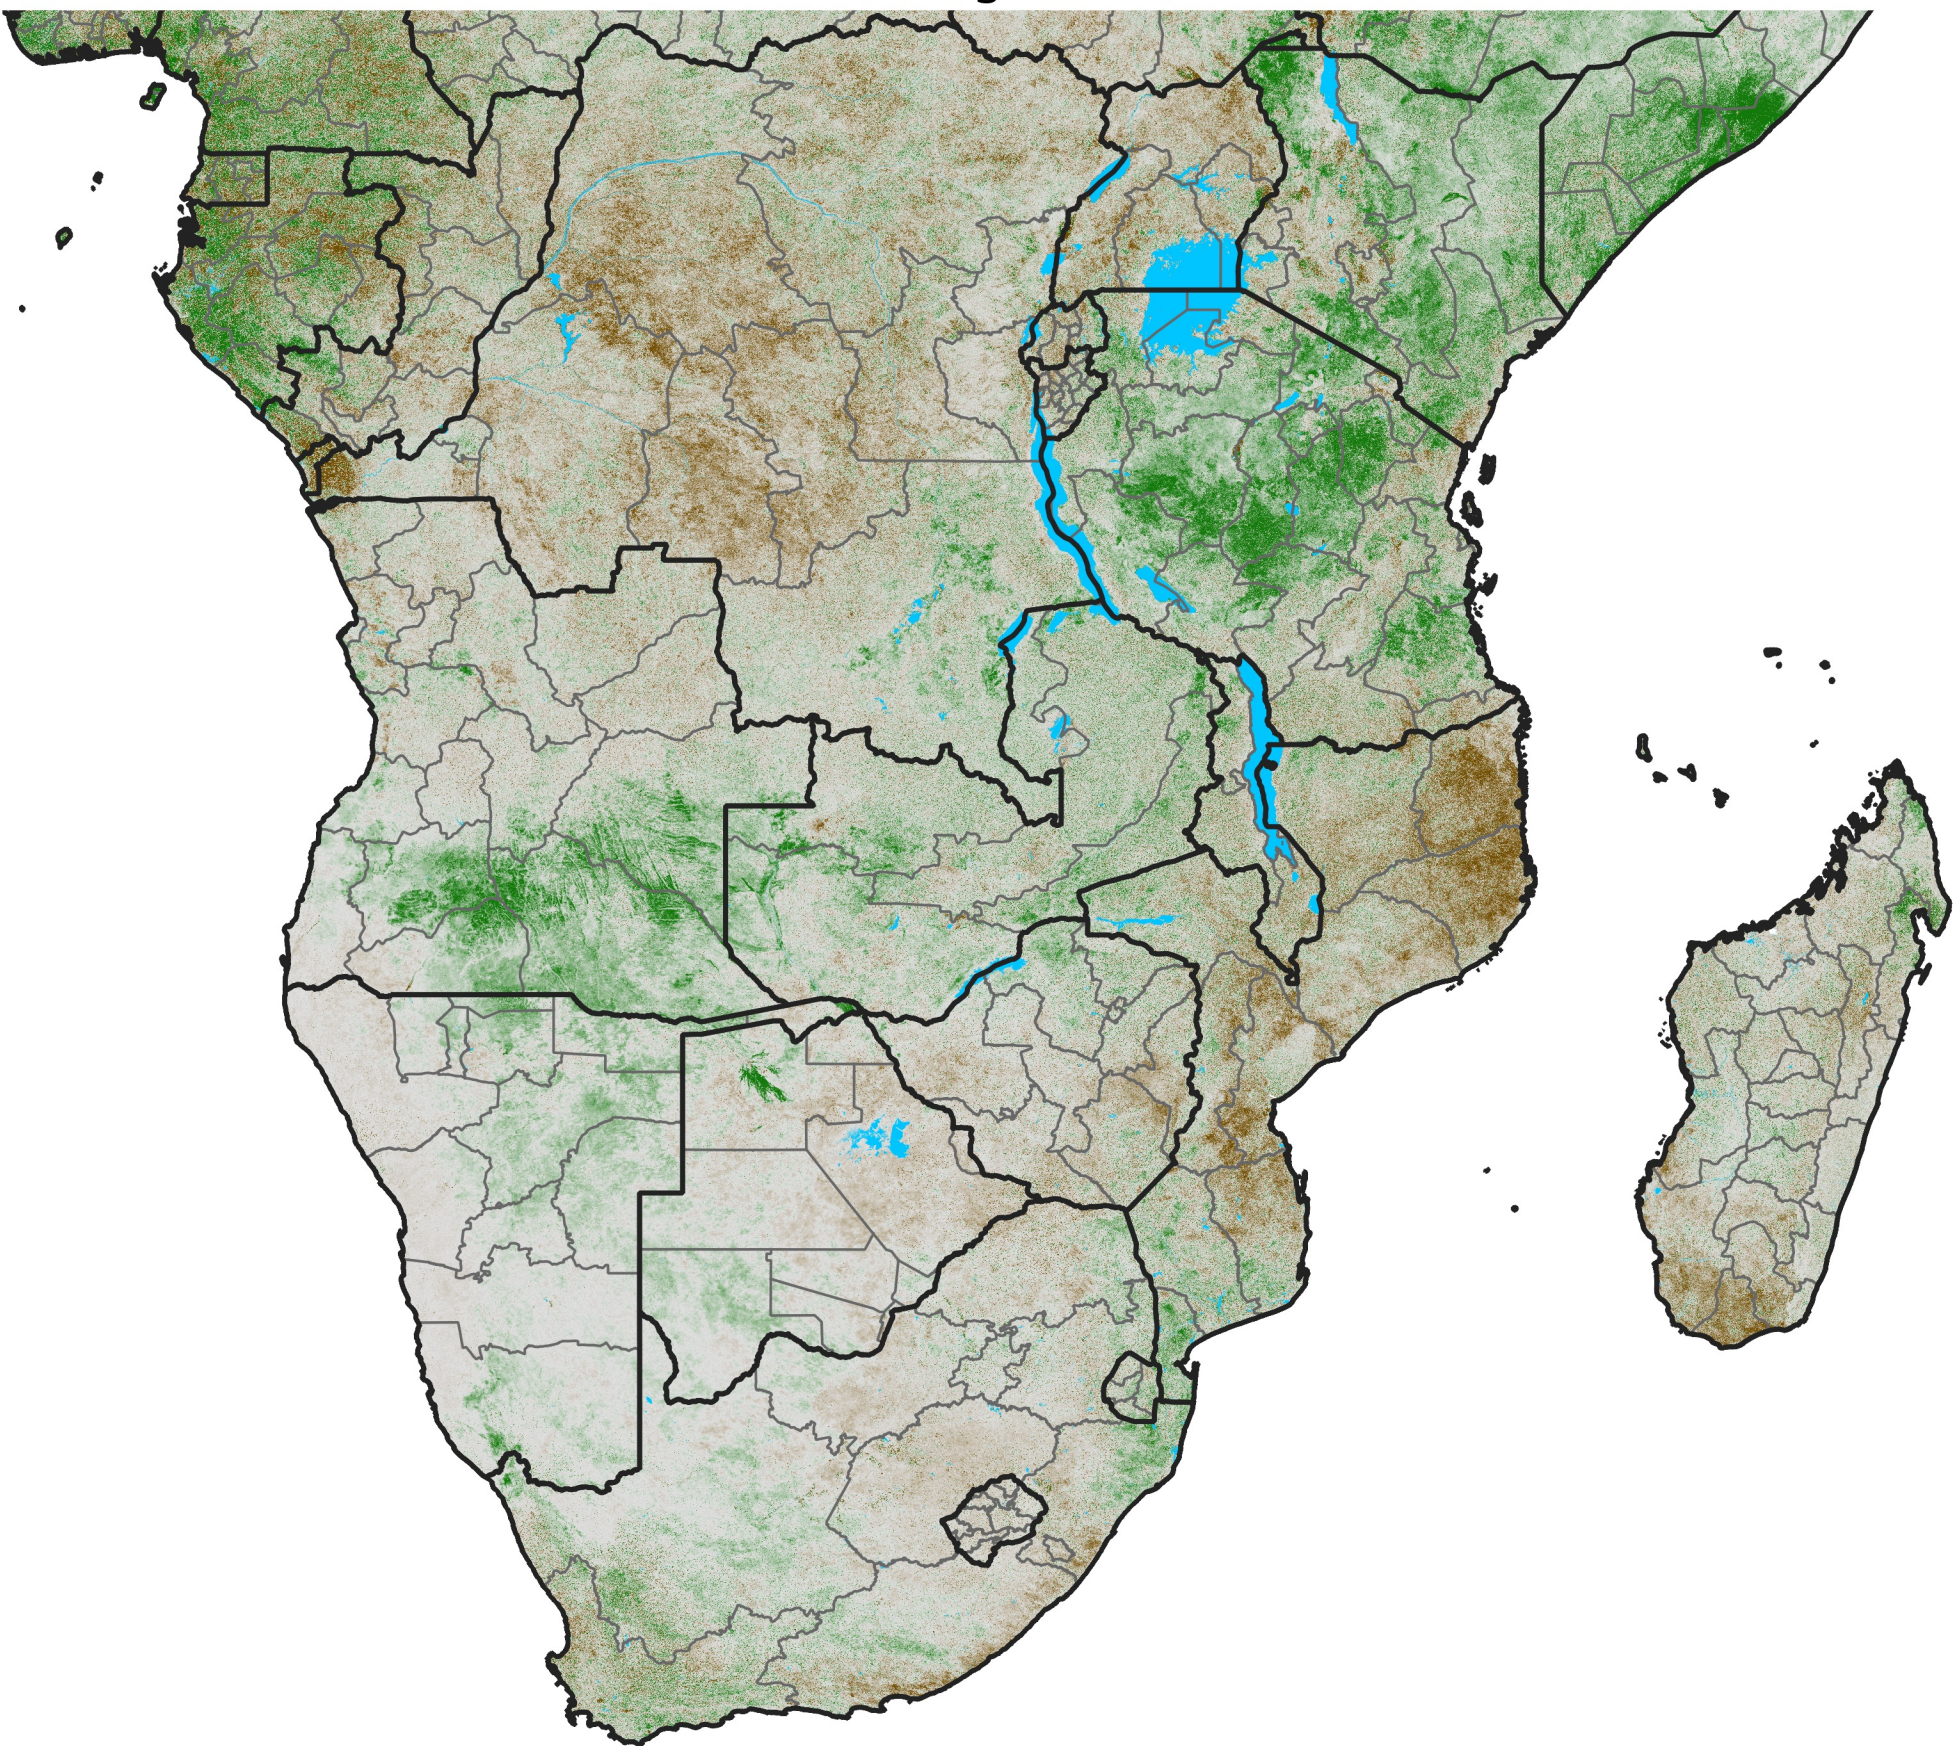

Southern Africa

NDVI Difference

2020 minus 2019

Period 44 / Aug 01 - 10, 2020

NDVI Difference

< -0.3 -0.2 -0.1 -0.05 0.05 0.1 0.2 >0.3

Negative

No Difference