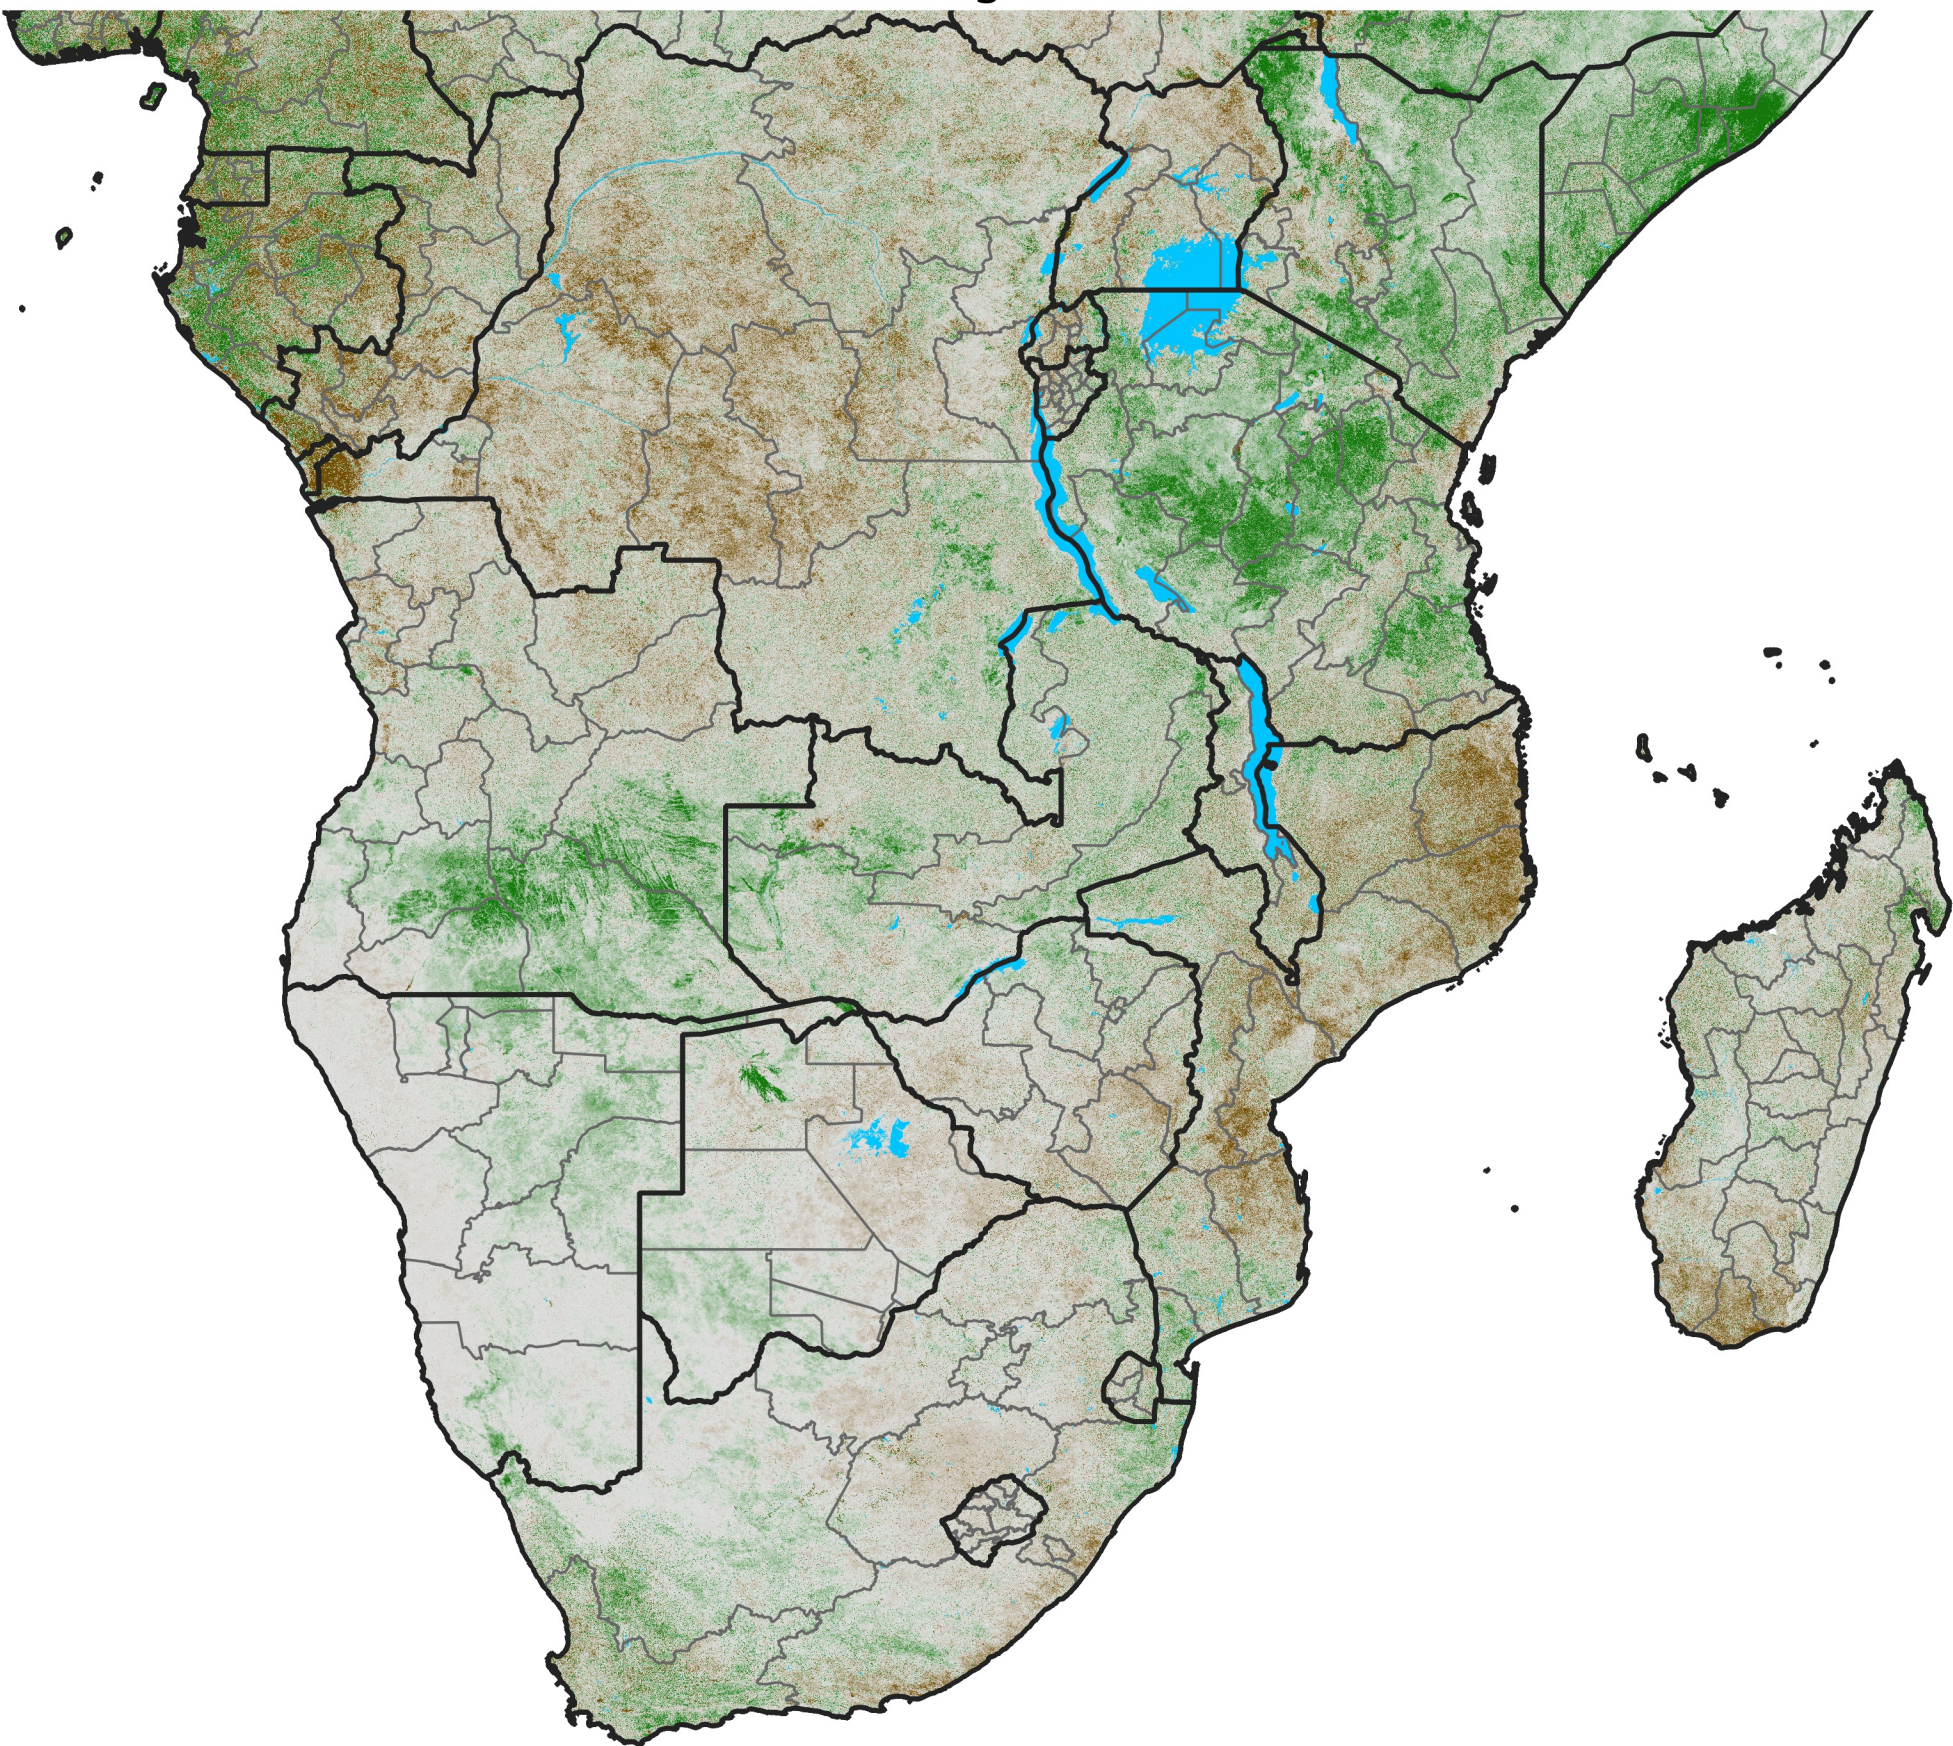

Southern Africa

NDVI Difference

2020 minus 2019

Period 46 / Aug 11 - 20, 2020

NDVI Difference

< -0.3 -0.2 -0.1 -0.05 0.05 0.1 0.2 >0.3

Negative

No Difference