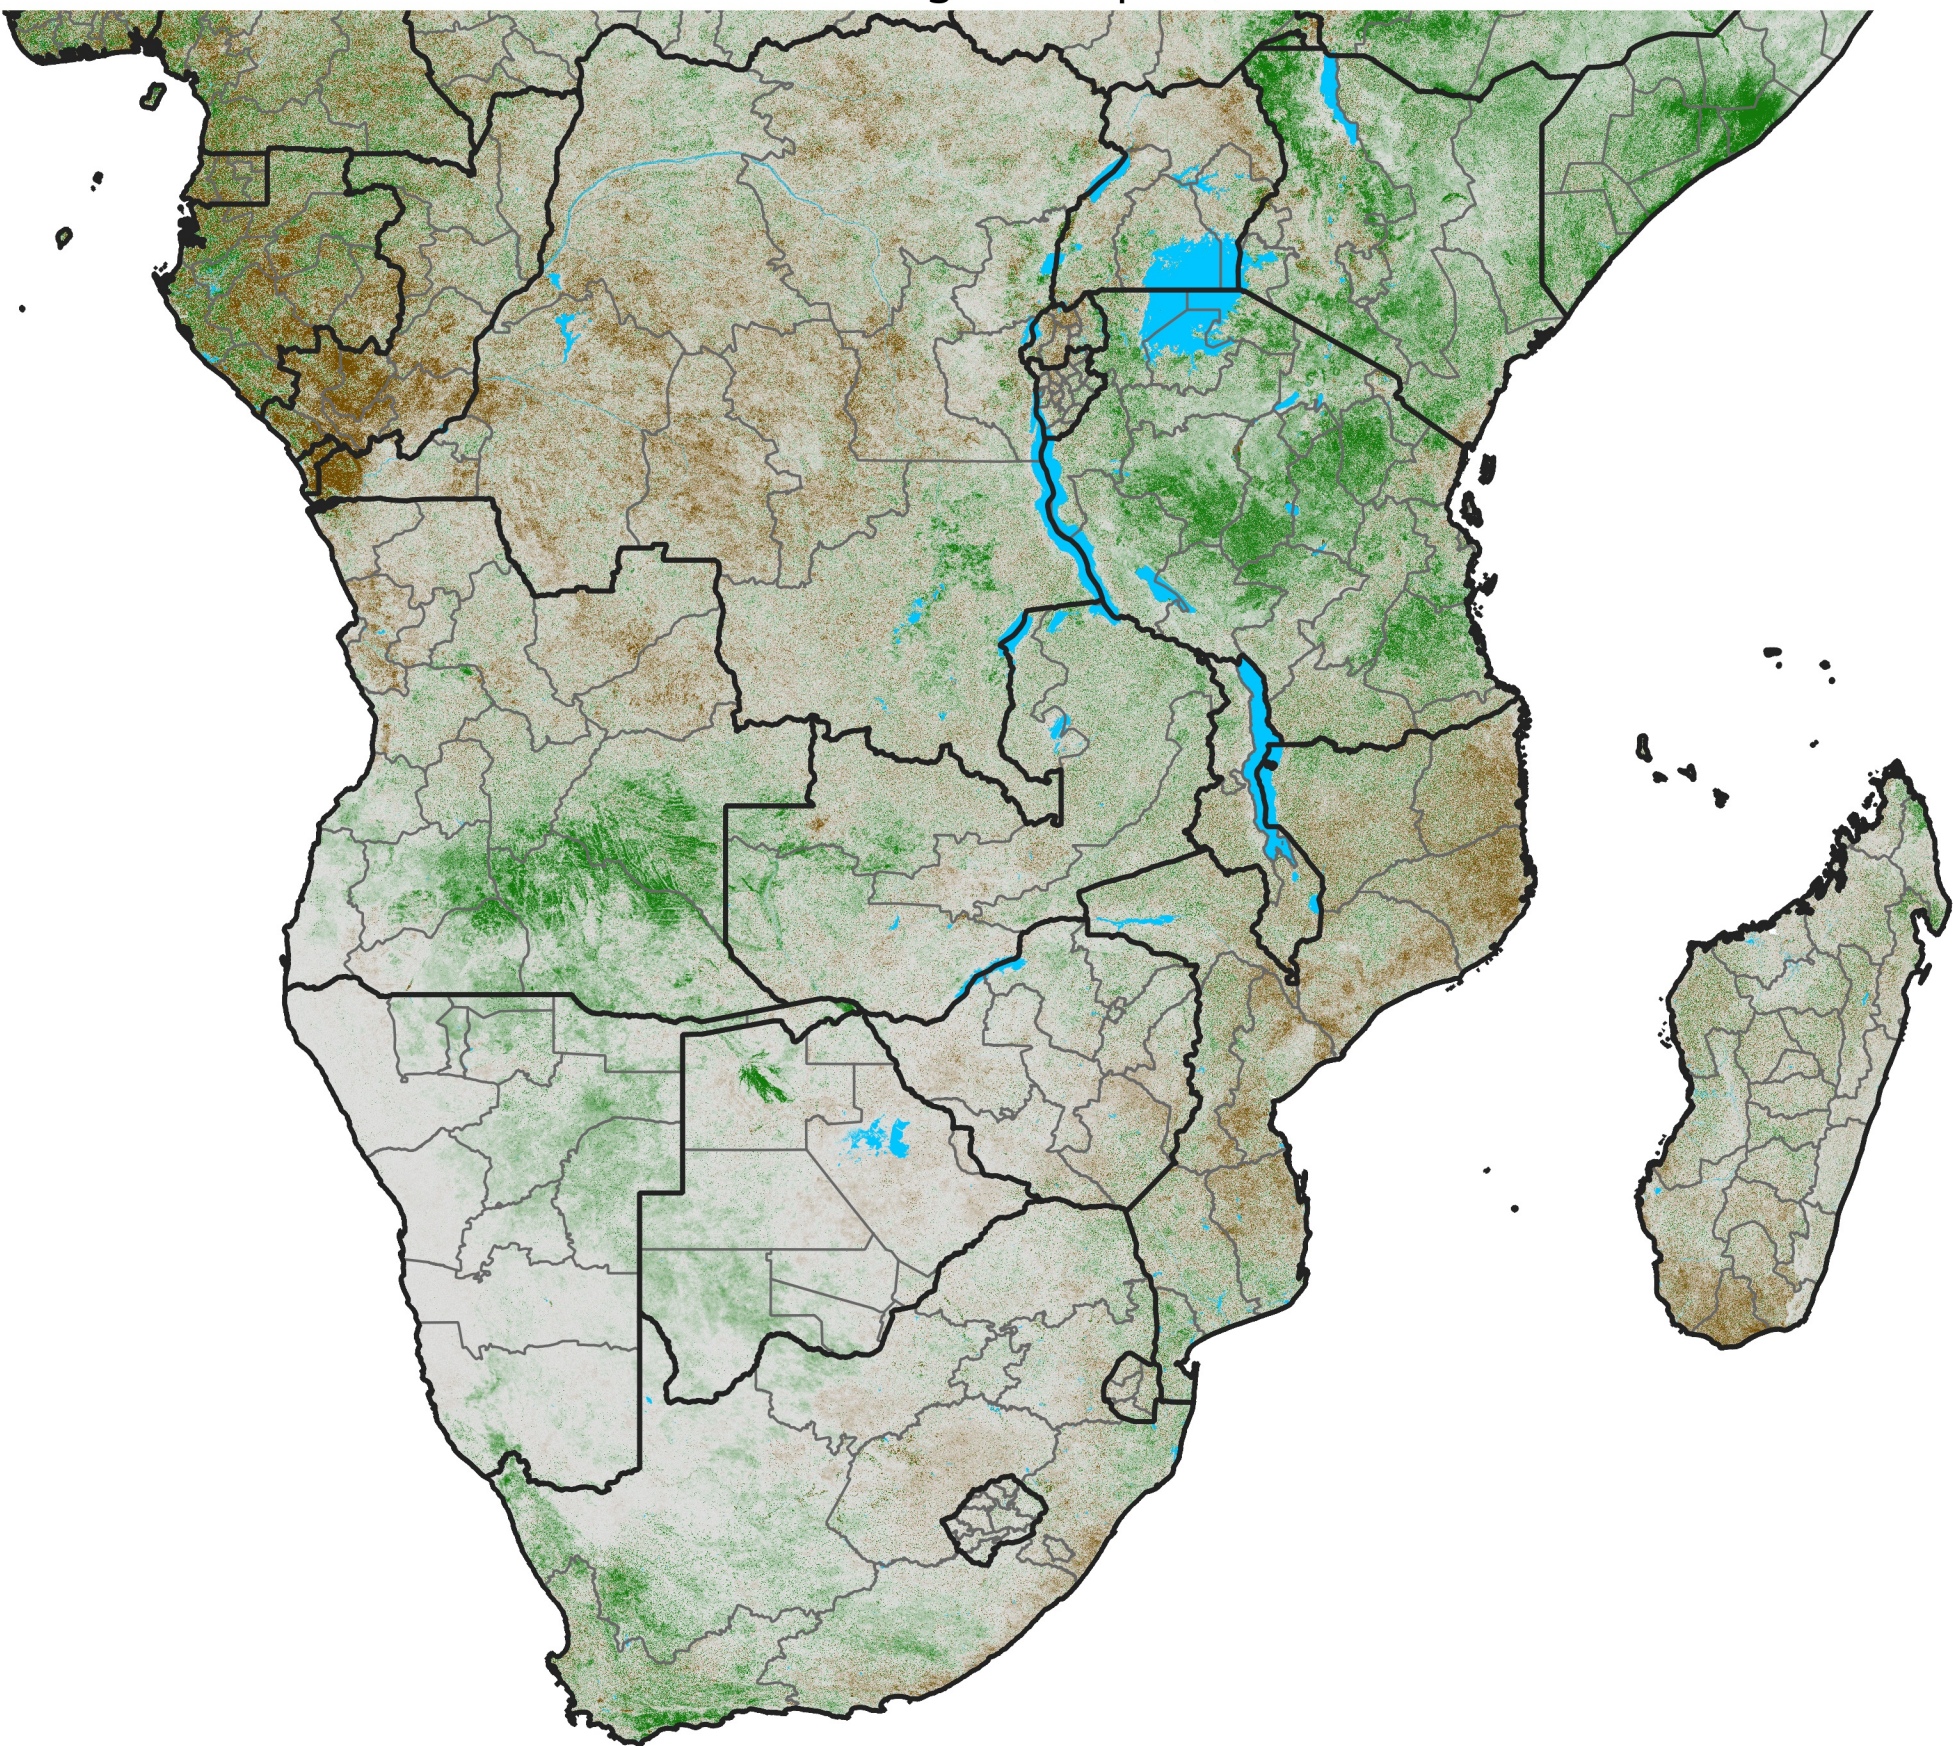

Southern Africa

NDVI Difference

2020 minus 2019

Period 49 / Aug 26 - Sep 05, 2020

NDVI Difference

< -0.3 -0.2 -0.1 -0.05 0.05 0.1 0.2 > 0.3

Negative

No Difference