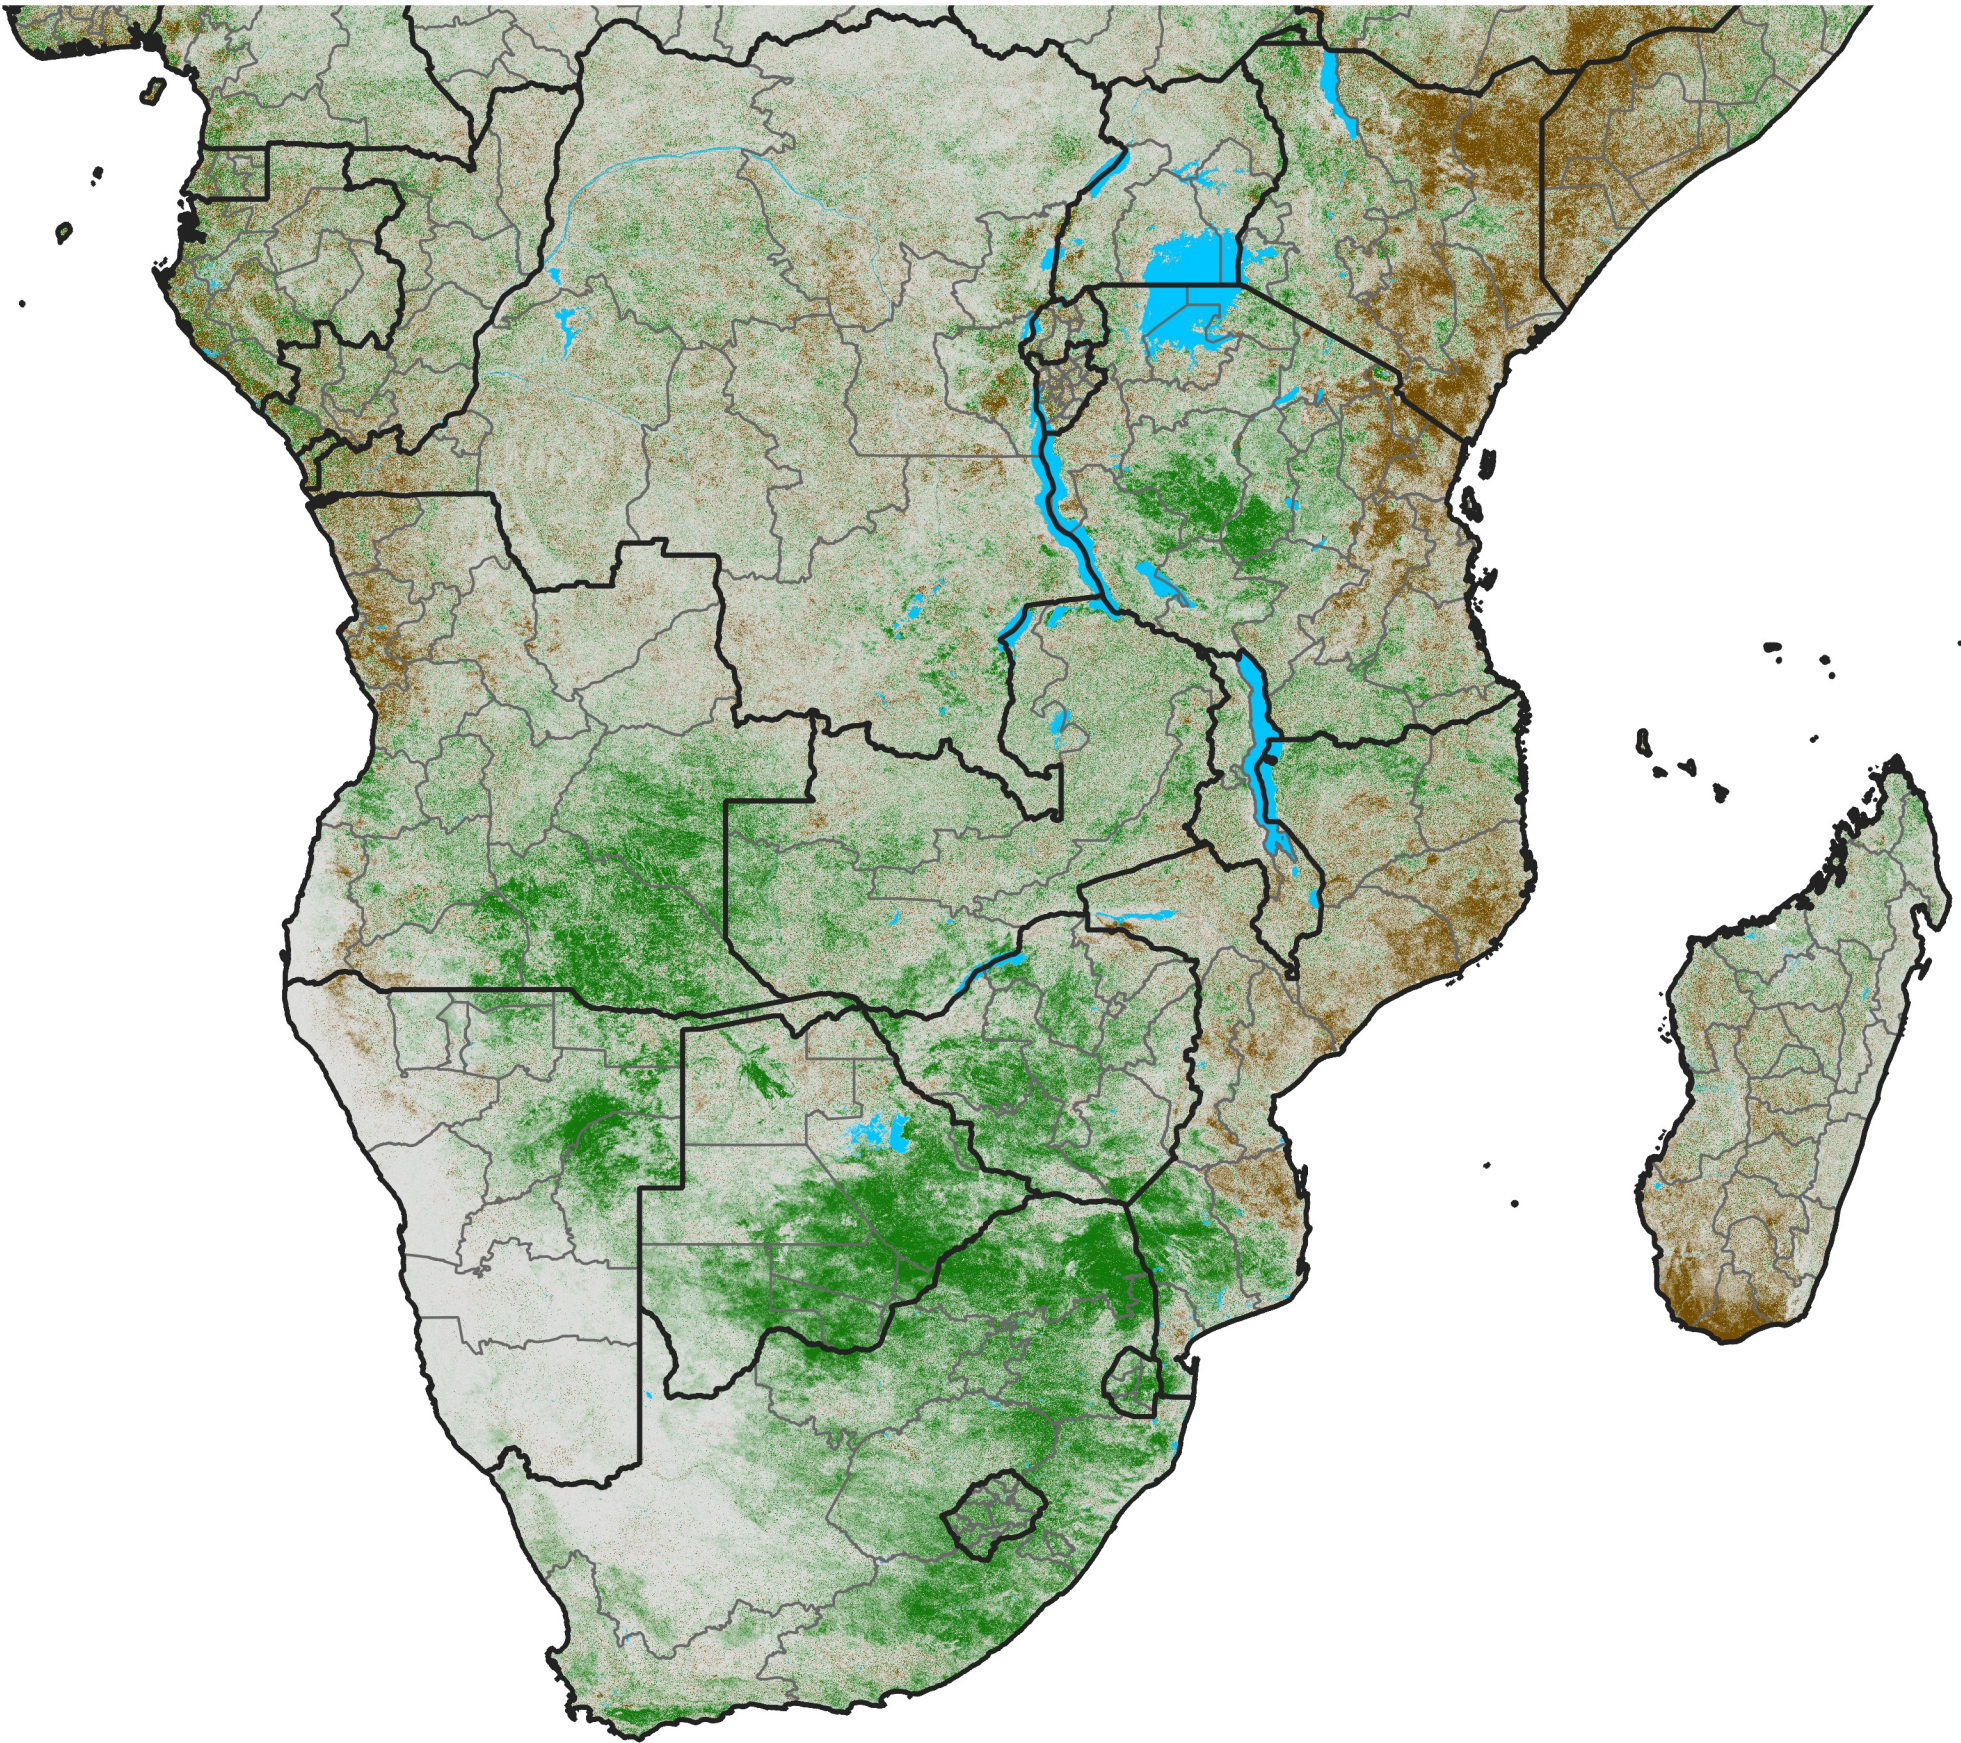

Southern Africa

NDVI Difference

2020 minus 2019

Period 61 / Oct 26 - Nov 05, 2020

NDVI Difference

< -0.3 -0.2 -0.1 -0.05 0.05 0.1 0.2 >0.3

Negative

No Difference