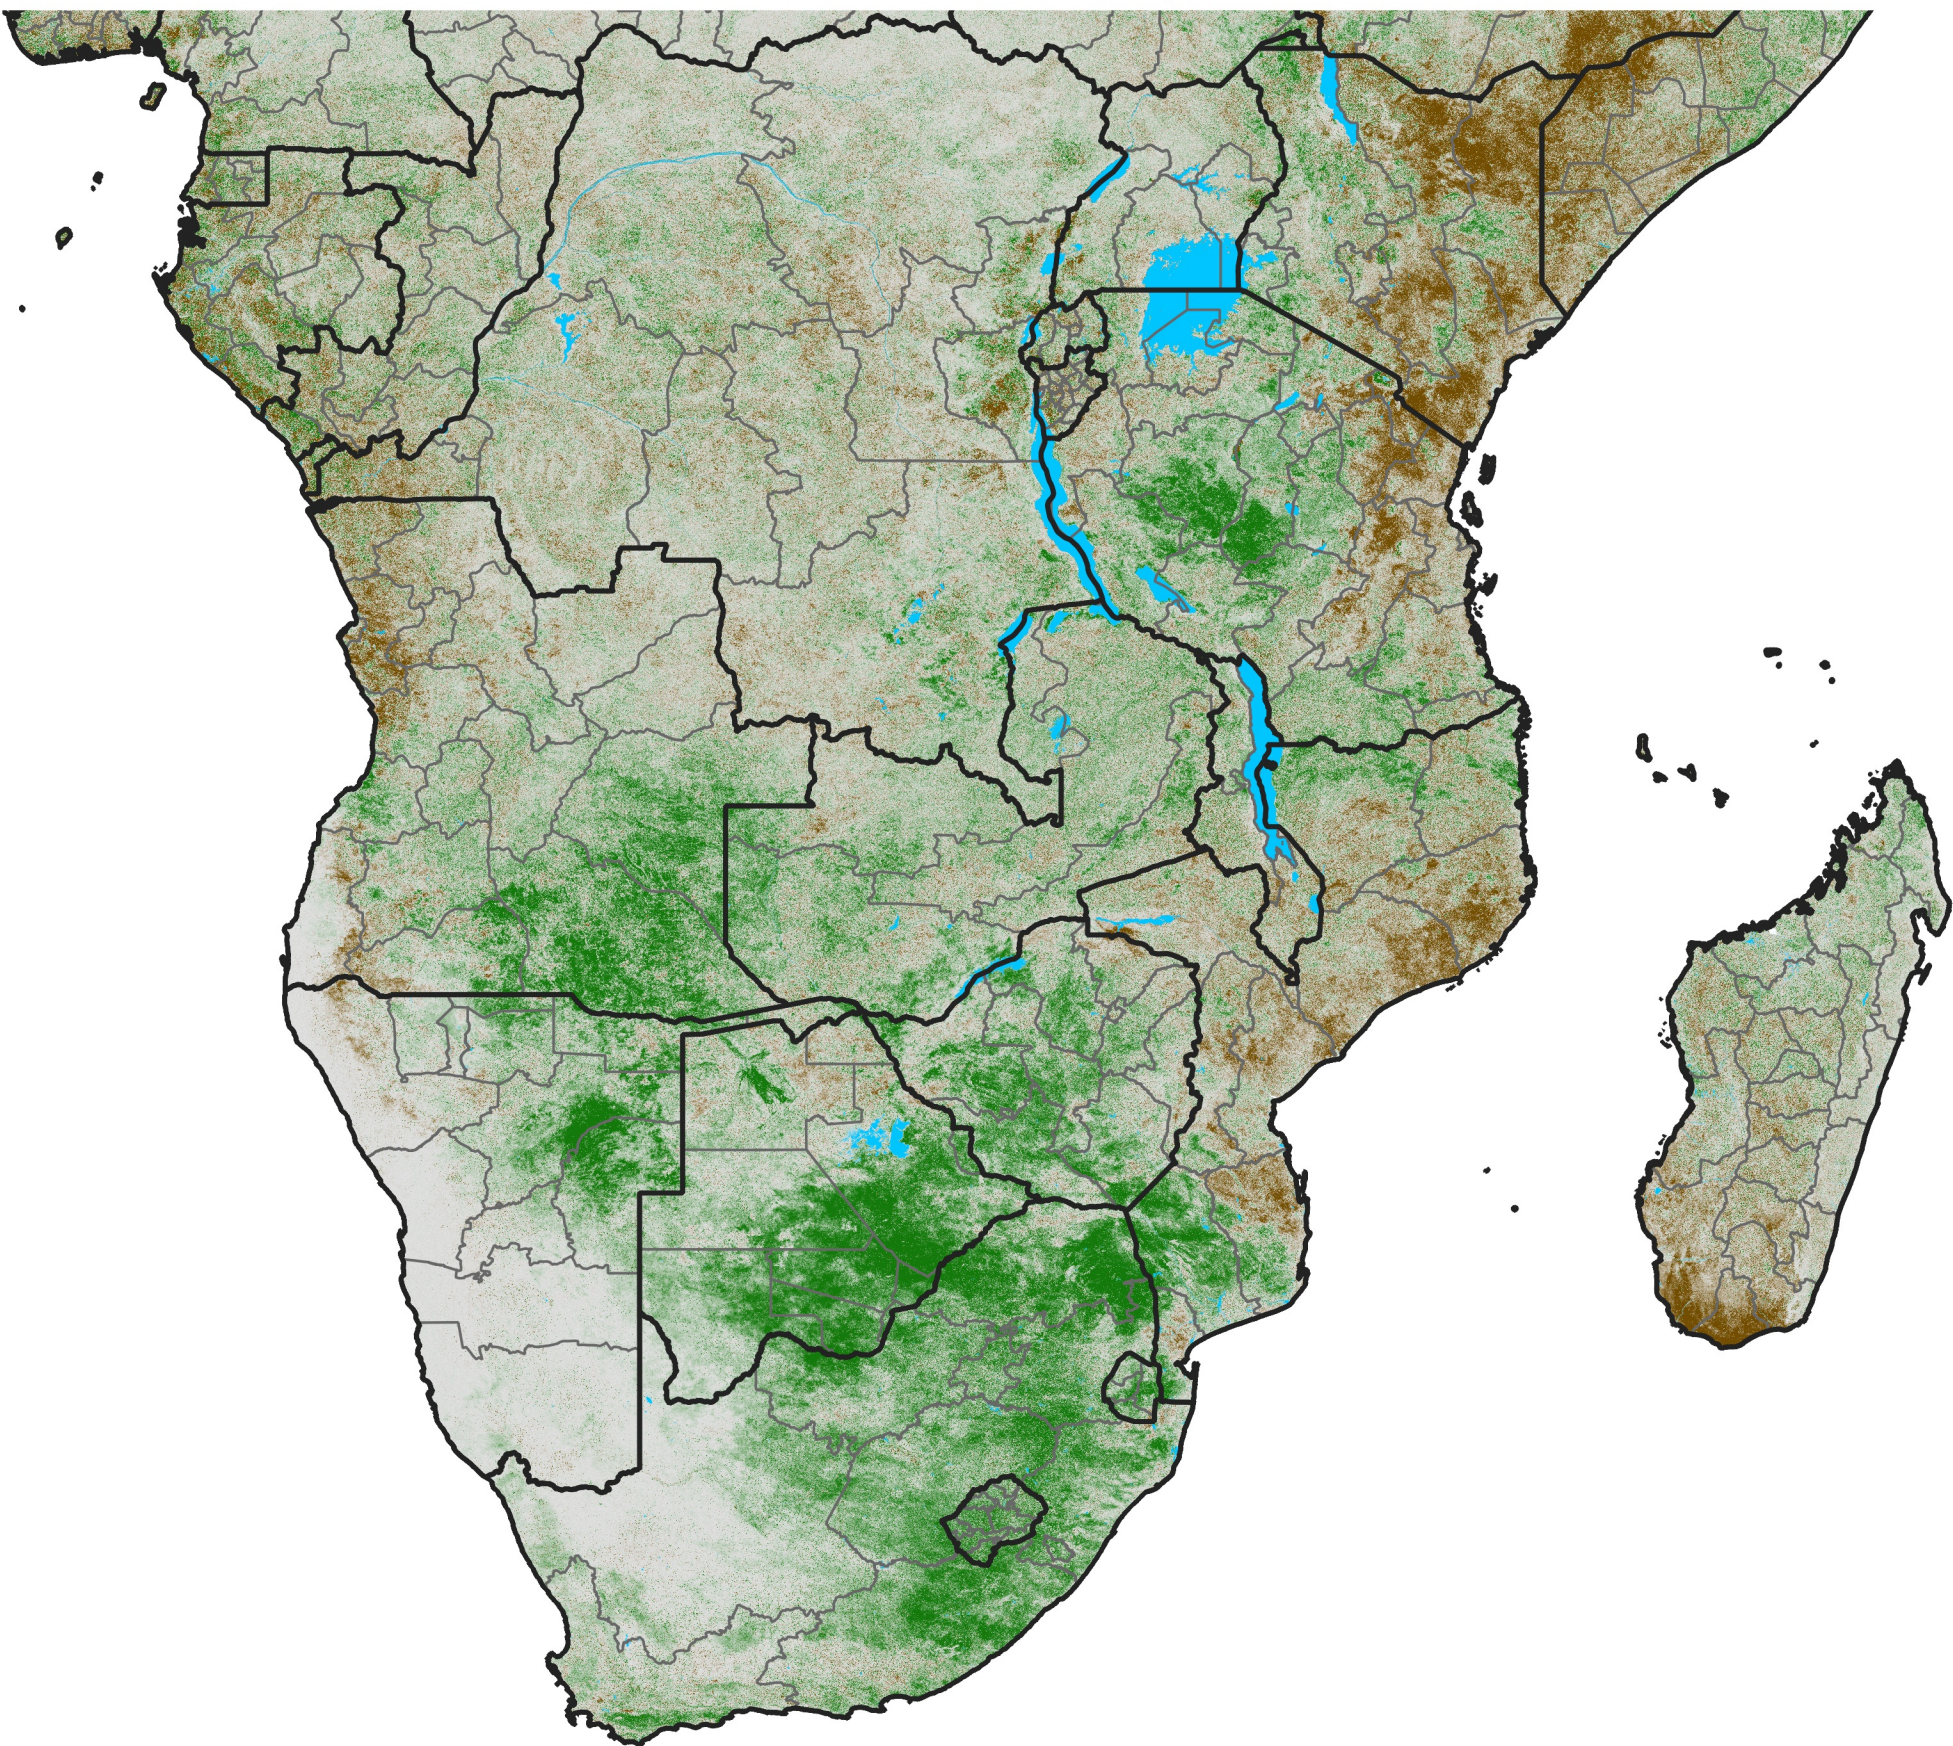

# Southern Africa

## NDVI Difference

2020 minus 2019

Period 62 / Nov 01 - 10, 2020

### NDVI Difference

< -0.3   -0.2   -0.1   -0.05   0.05   0.1   0.2   >0.3

Negative

No Difference

Positive