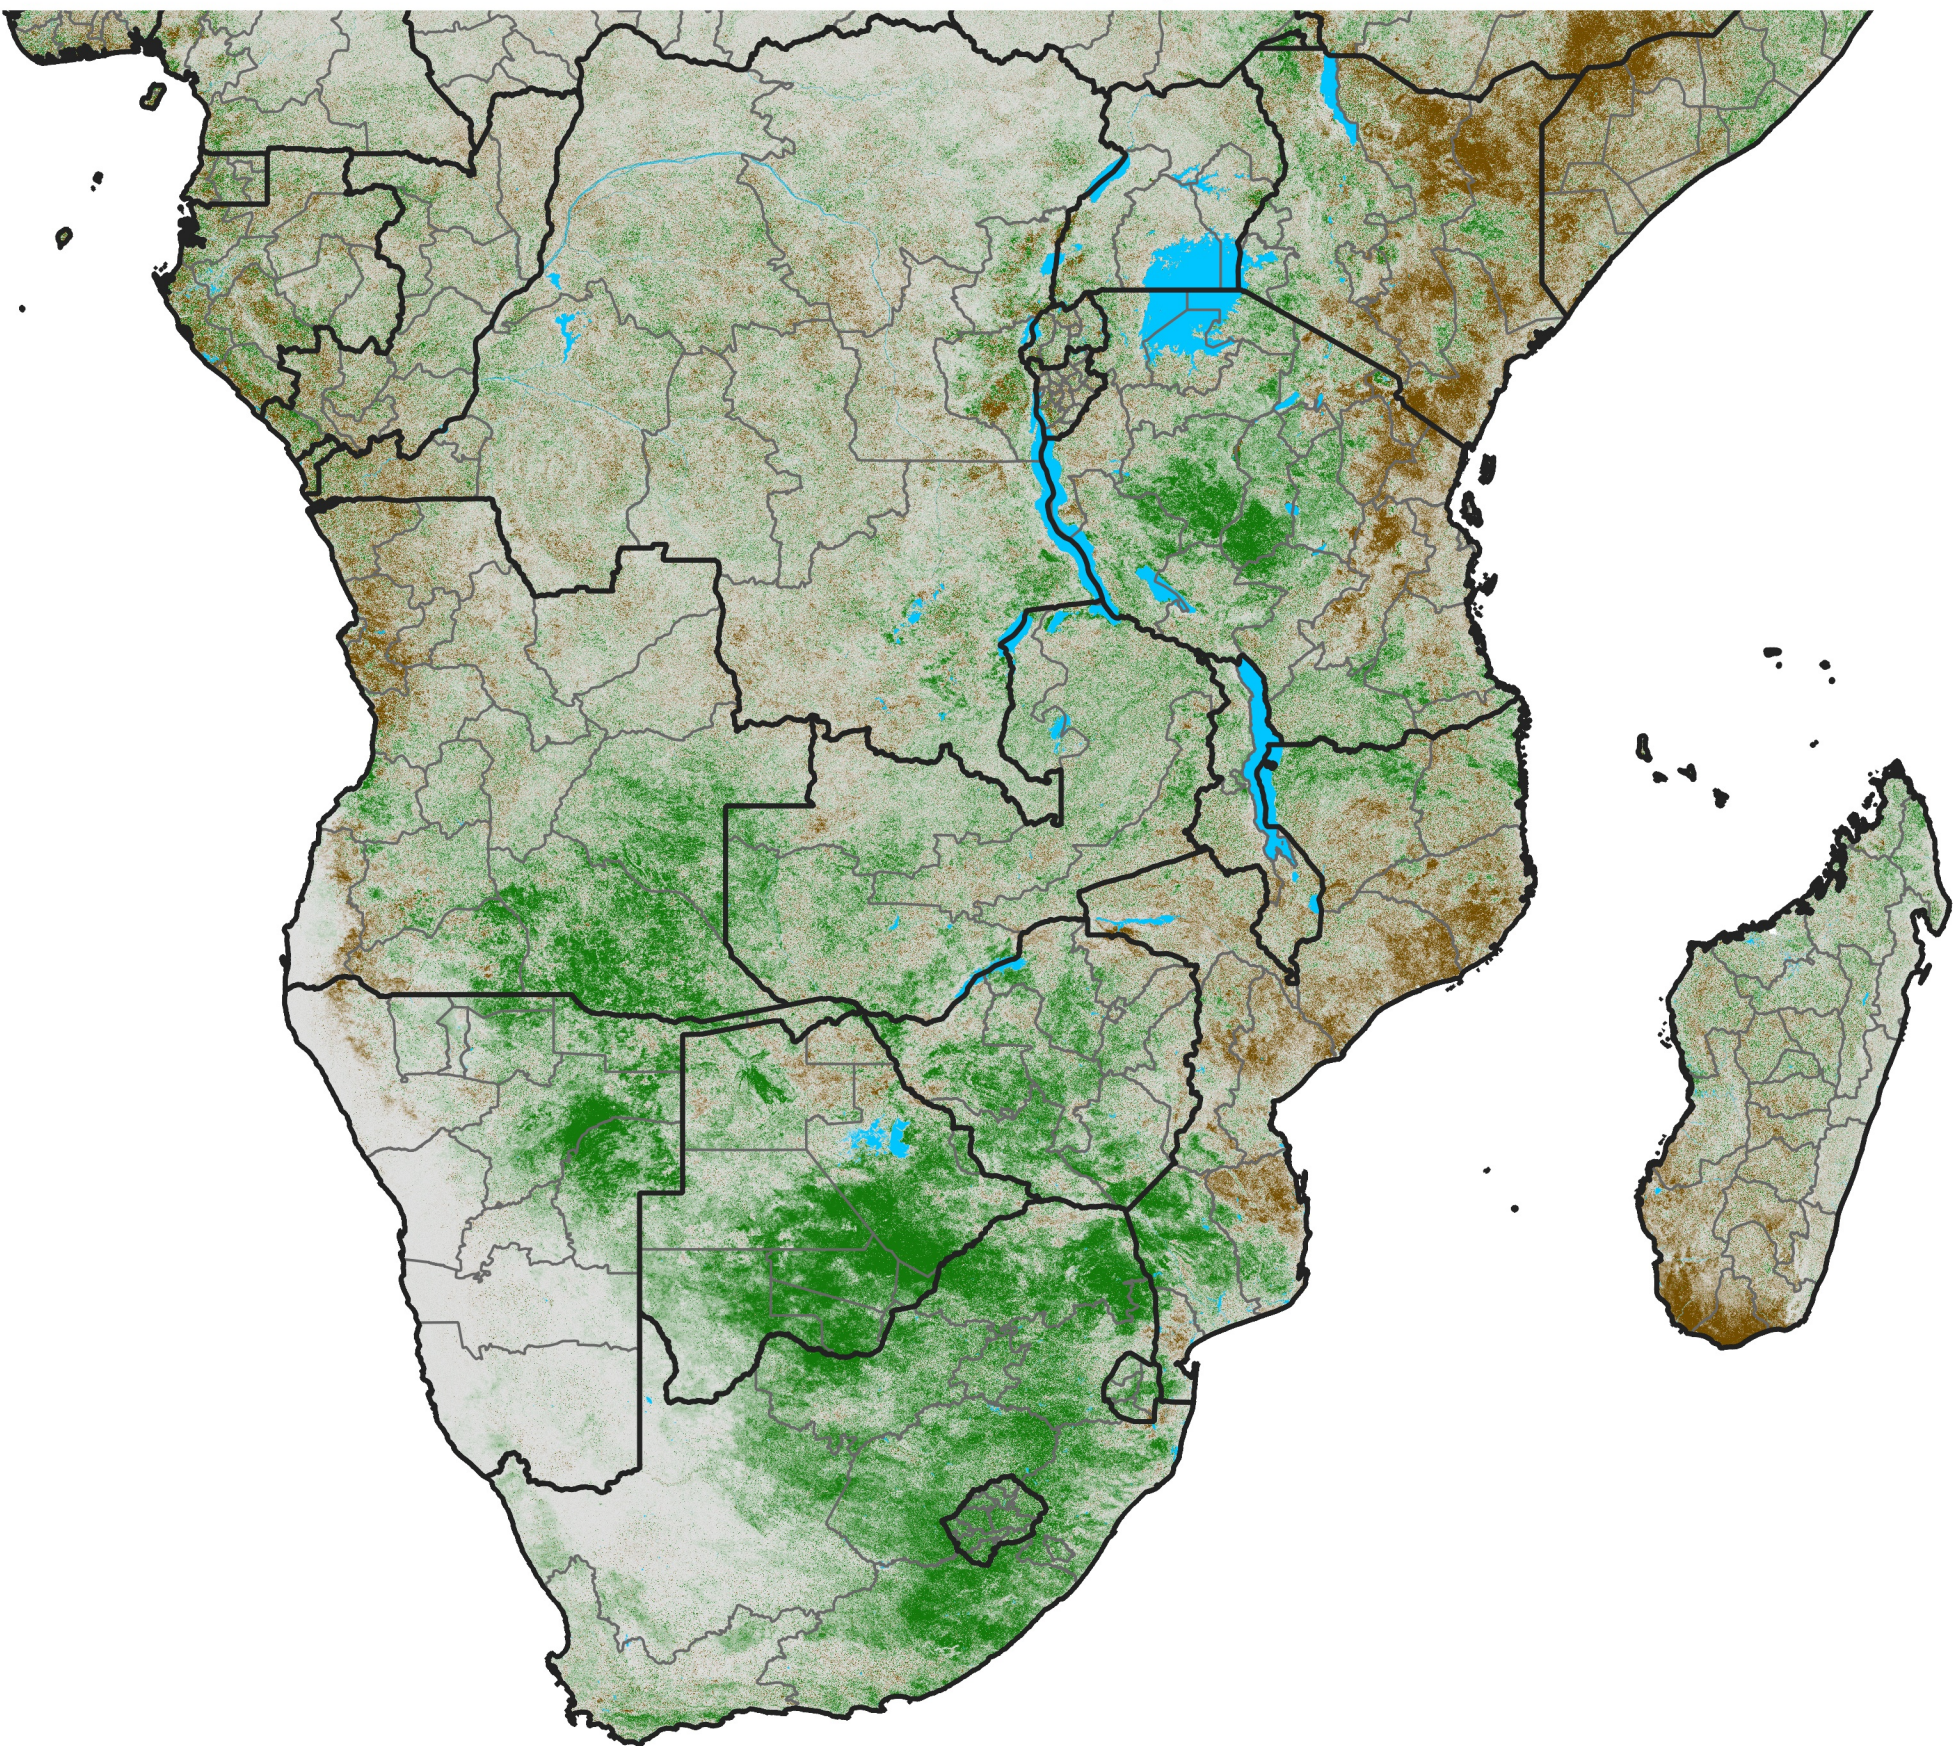

Southern Africa

NDVI Difference

2020 minus 2019

Period 63 / Nov 06 - 15, 2020

NDVI Difference

< -0.3 -0.2 -0.1 -0.05 0.05 0.1 0.2 >0.3

Negative

No Difference