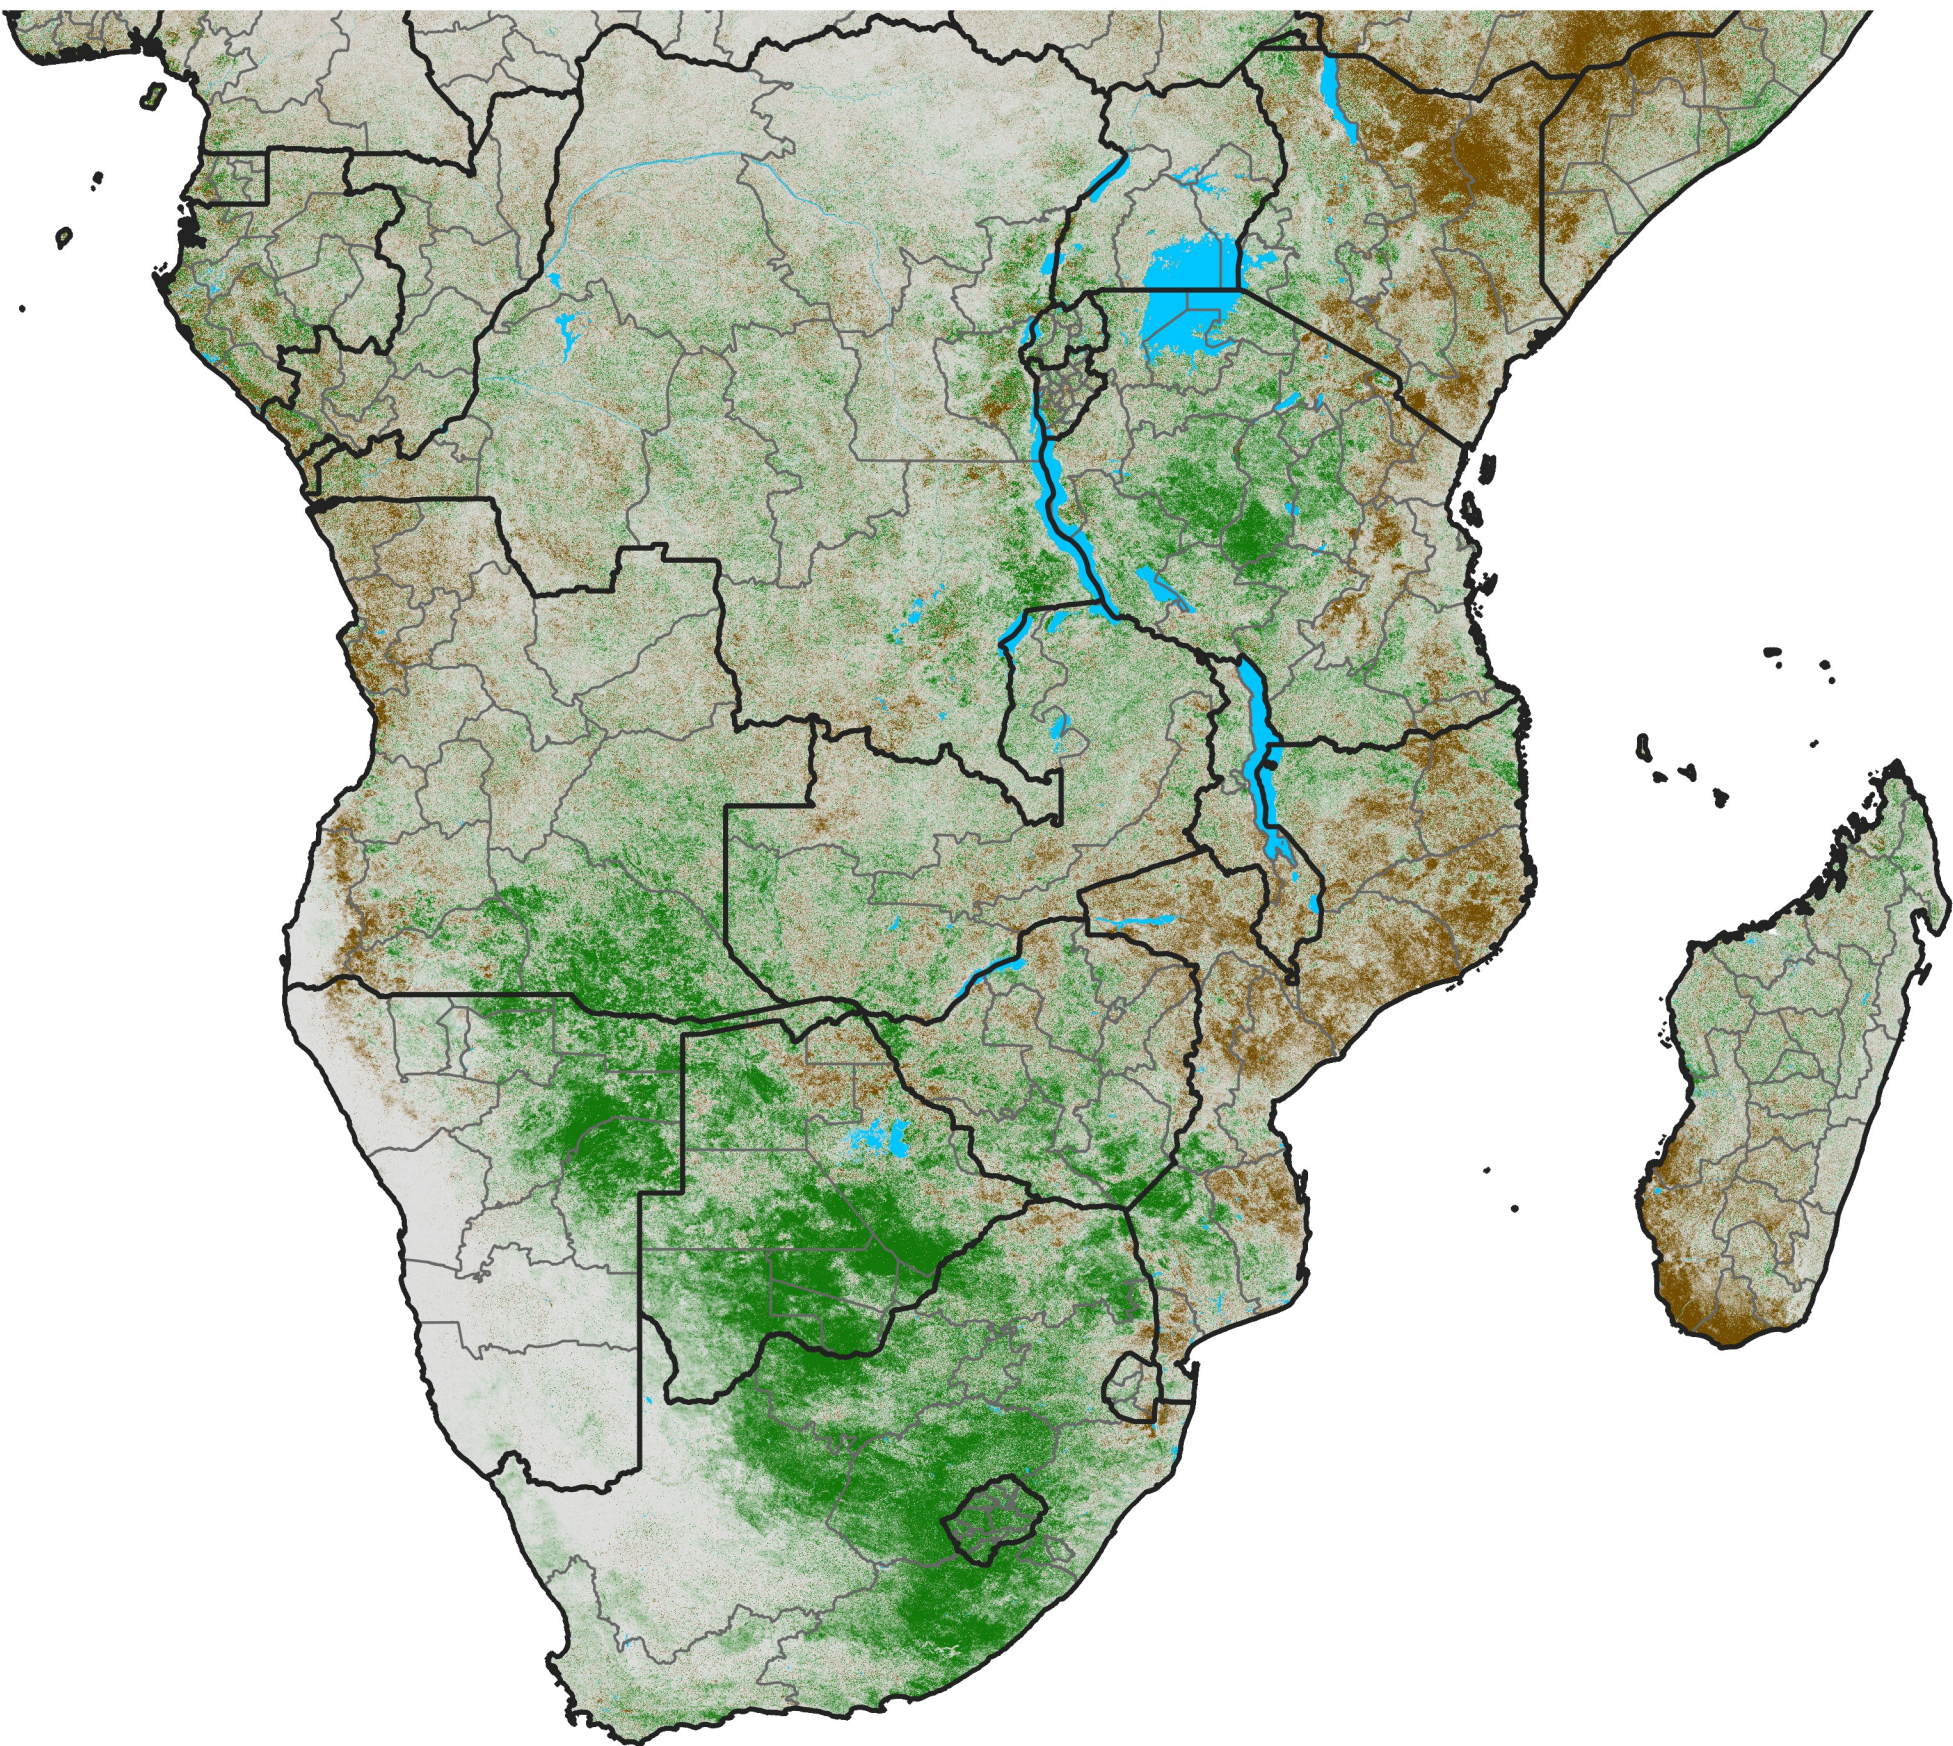

Southern Africa

NDVI Difference

2020 minus 2019

Period 66 / Nov 21 - 30, 2020

NDVI Difference

< -0.3 -0.2 -0.1 -0.05 0.05 0.1 0.2 >0.3

Negative

No Difference