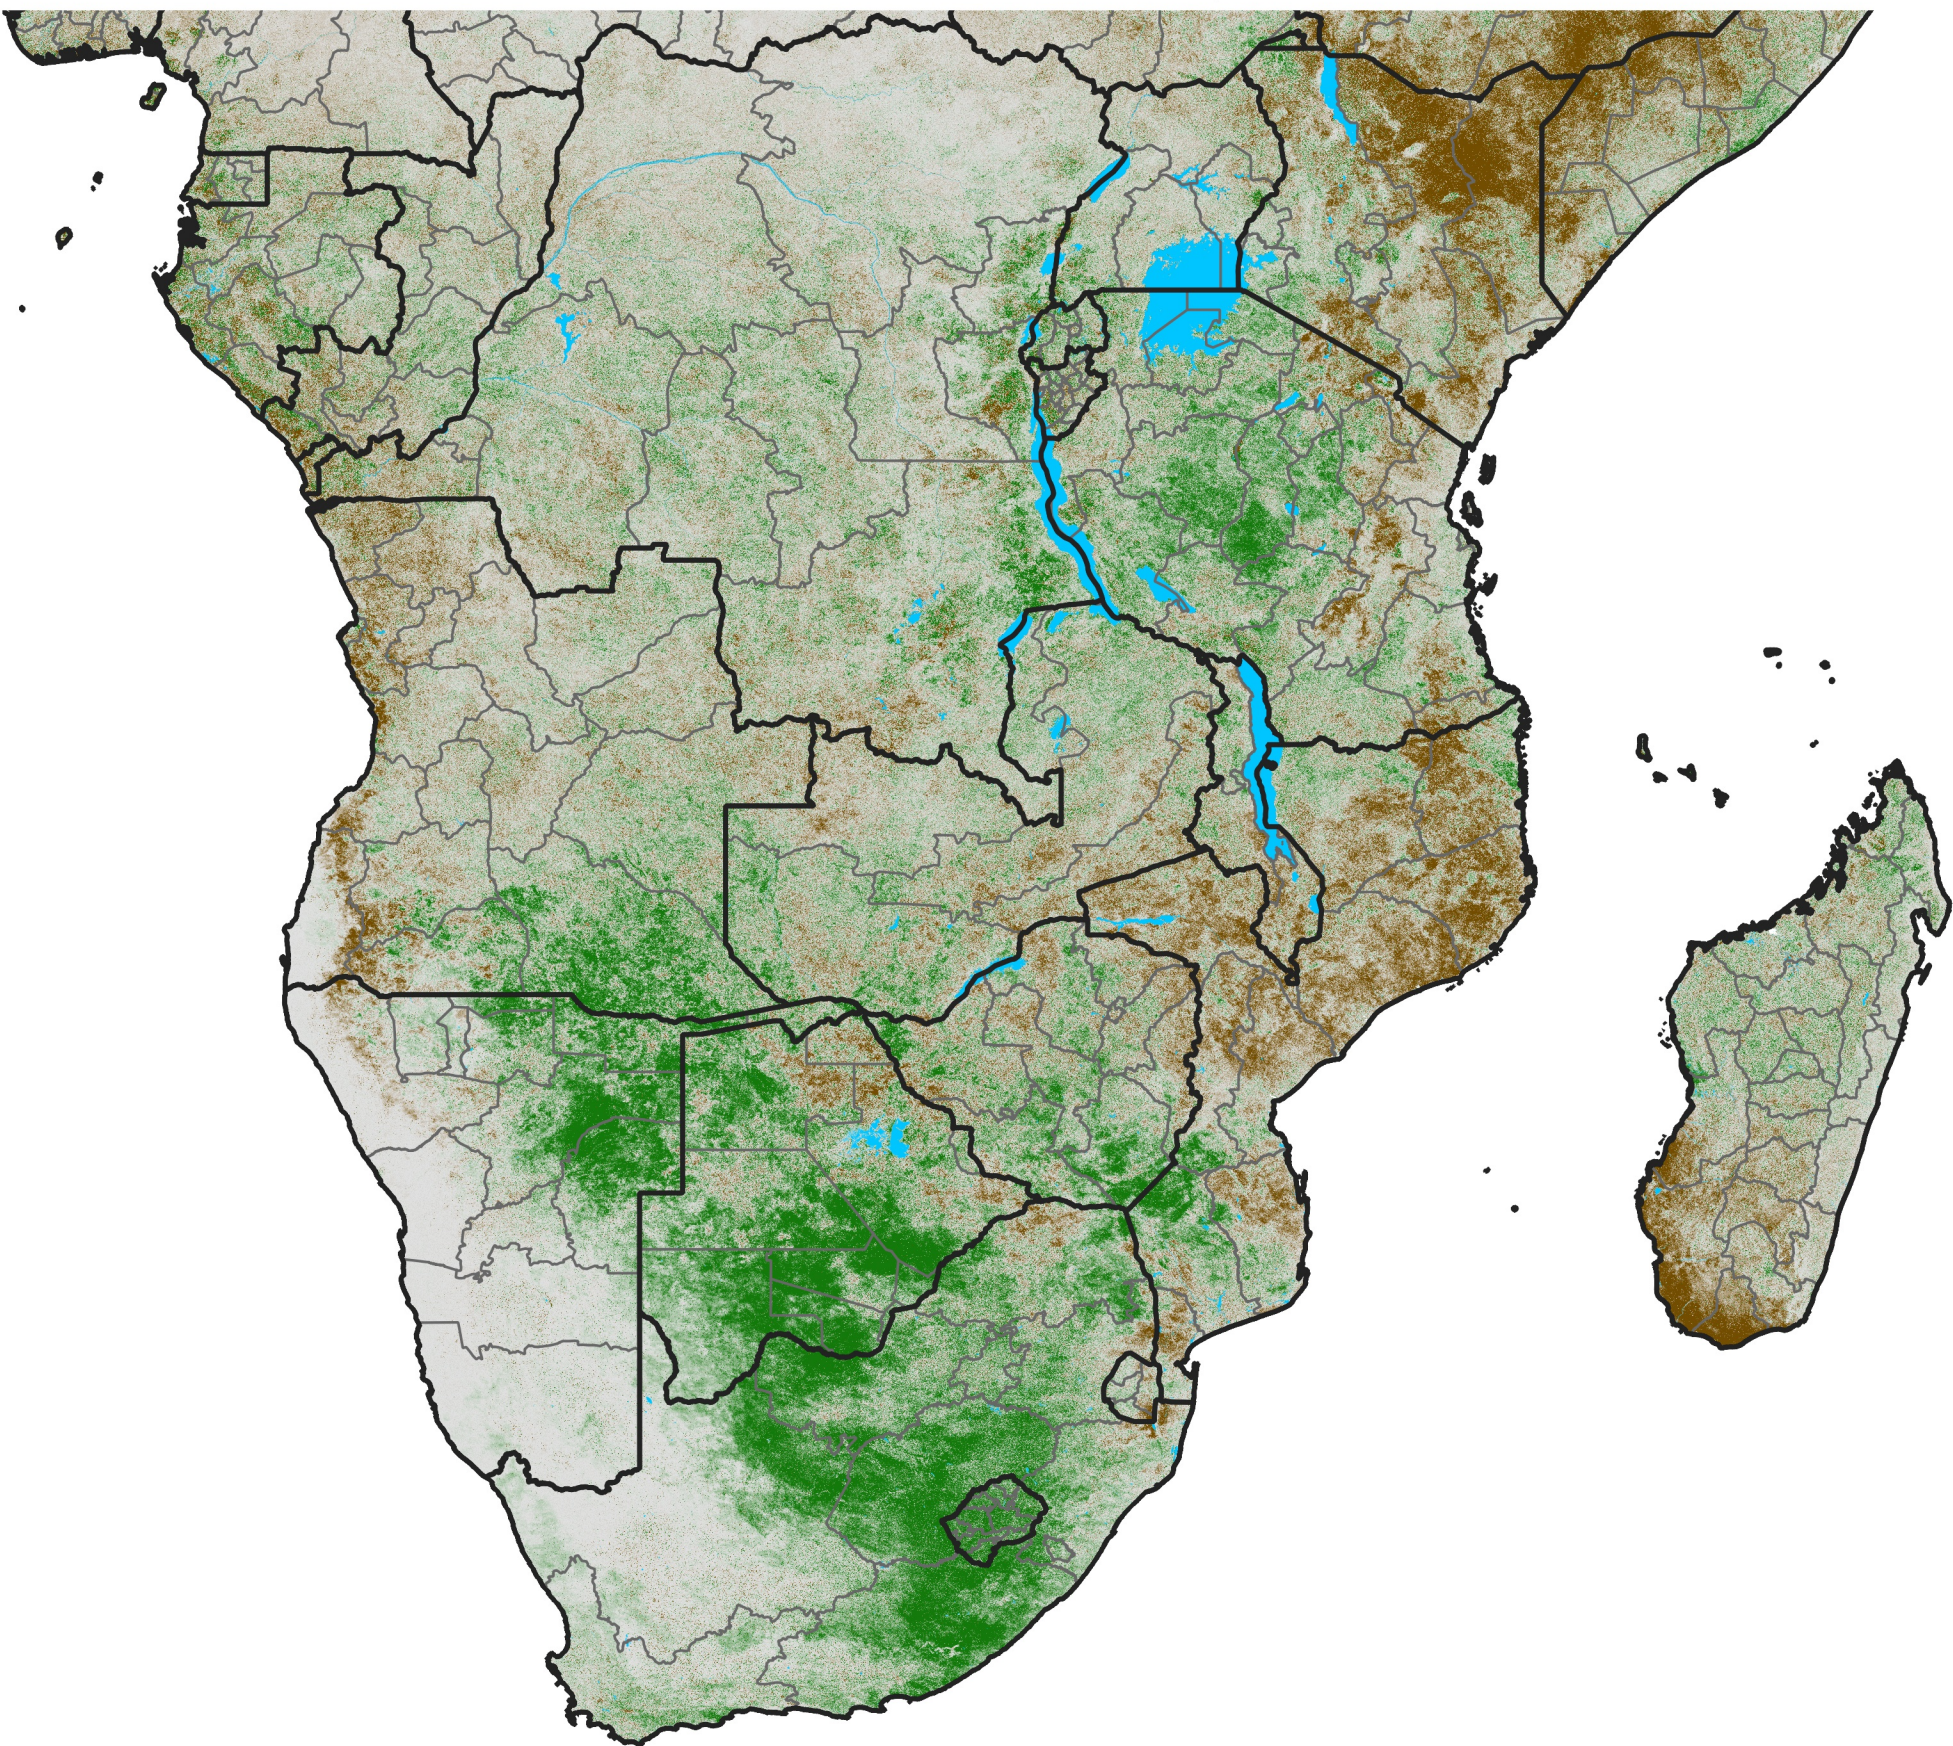

Southern Africa

NDVI Difference

2020 minus 2019

Period 67 / Nov 26 - Dec 05, 2020

NDVI Difference

< -0.3 -0.2 -0.1 -0.05 0.05 0.1 0.2 >0.3

Negative

No Difference