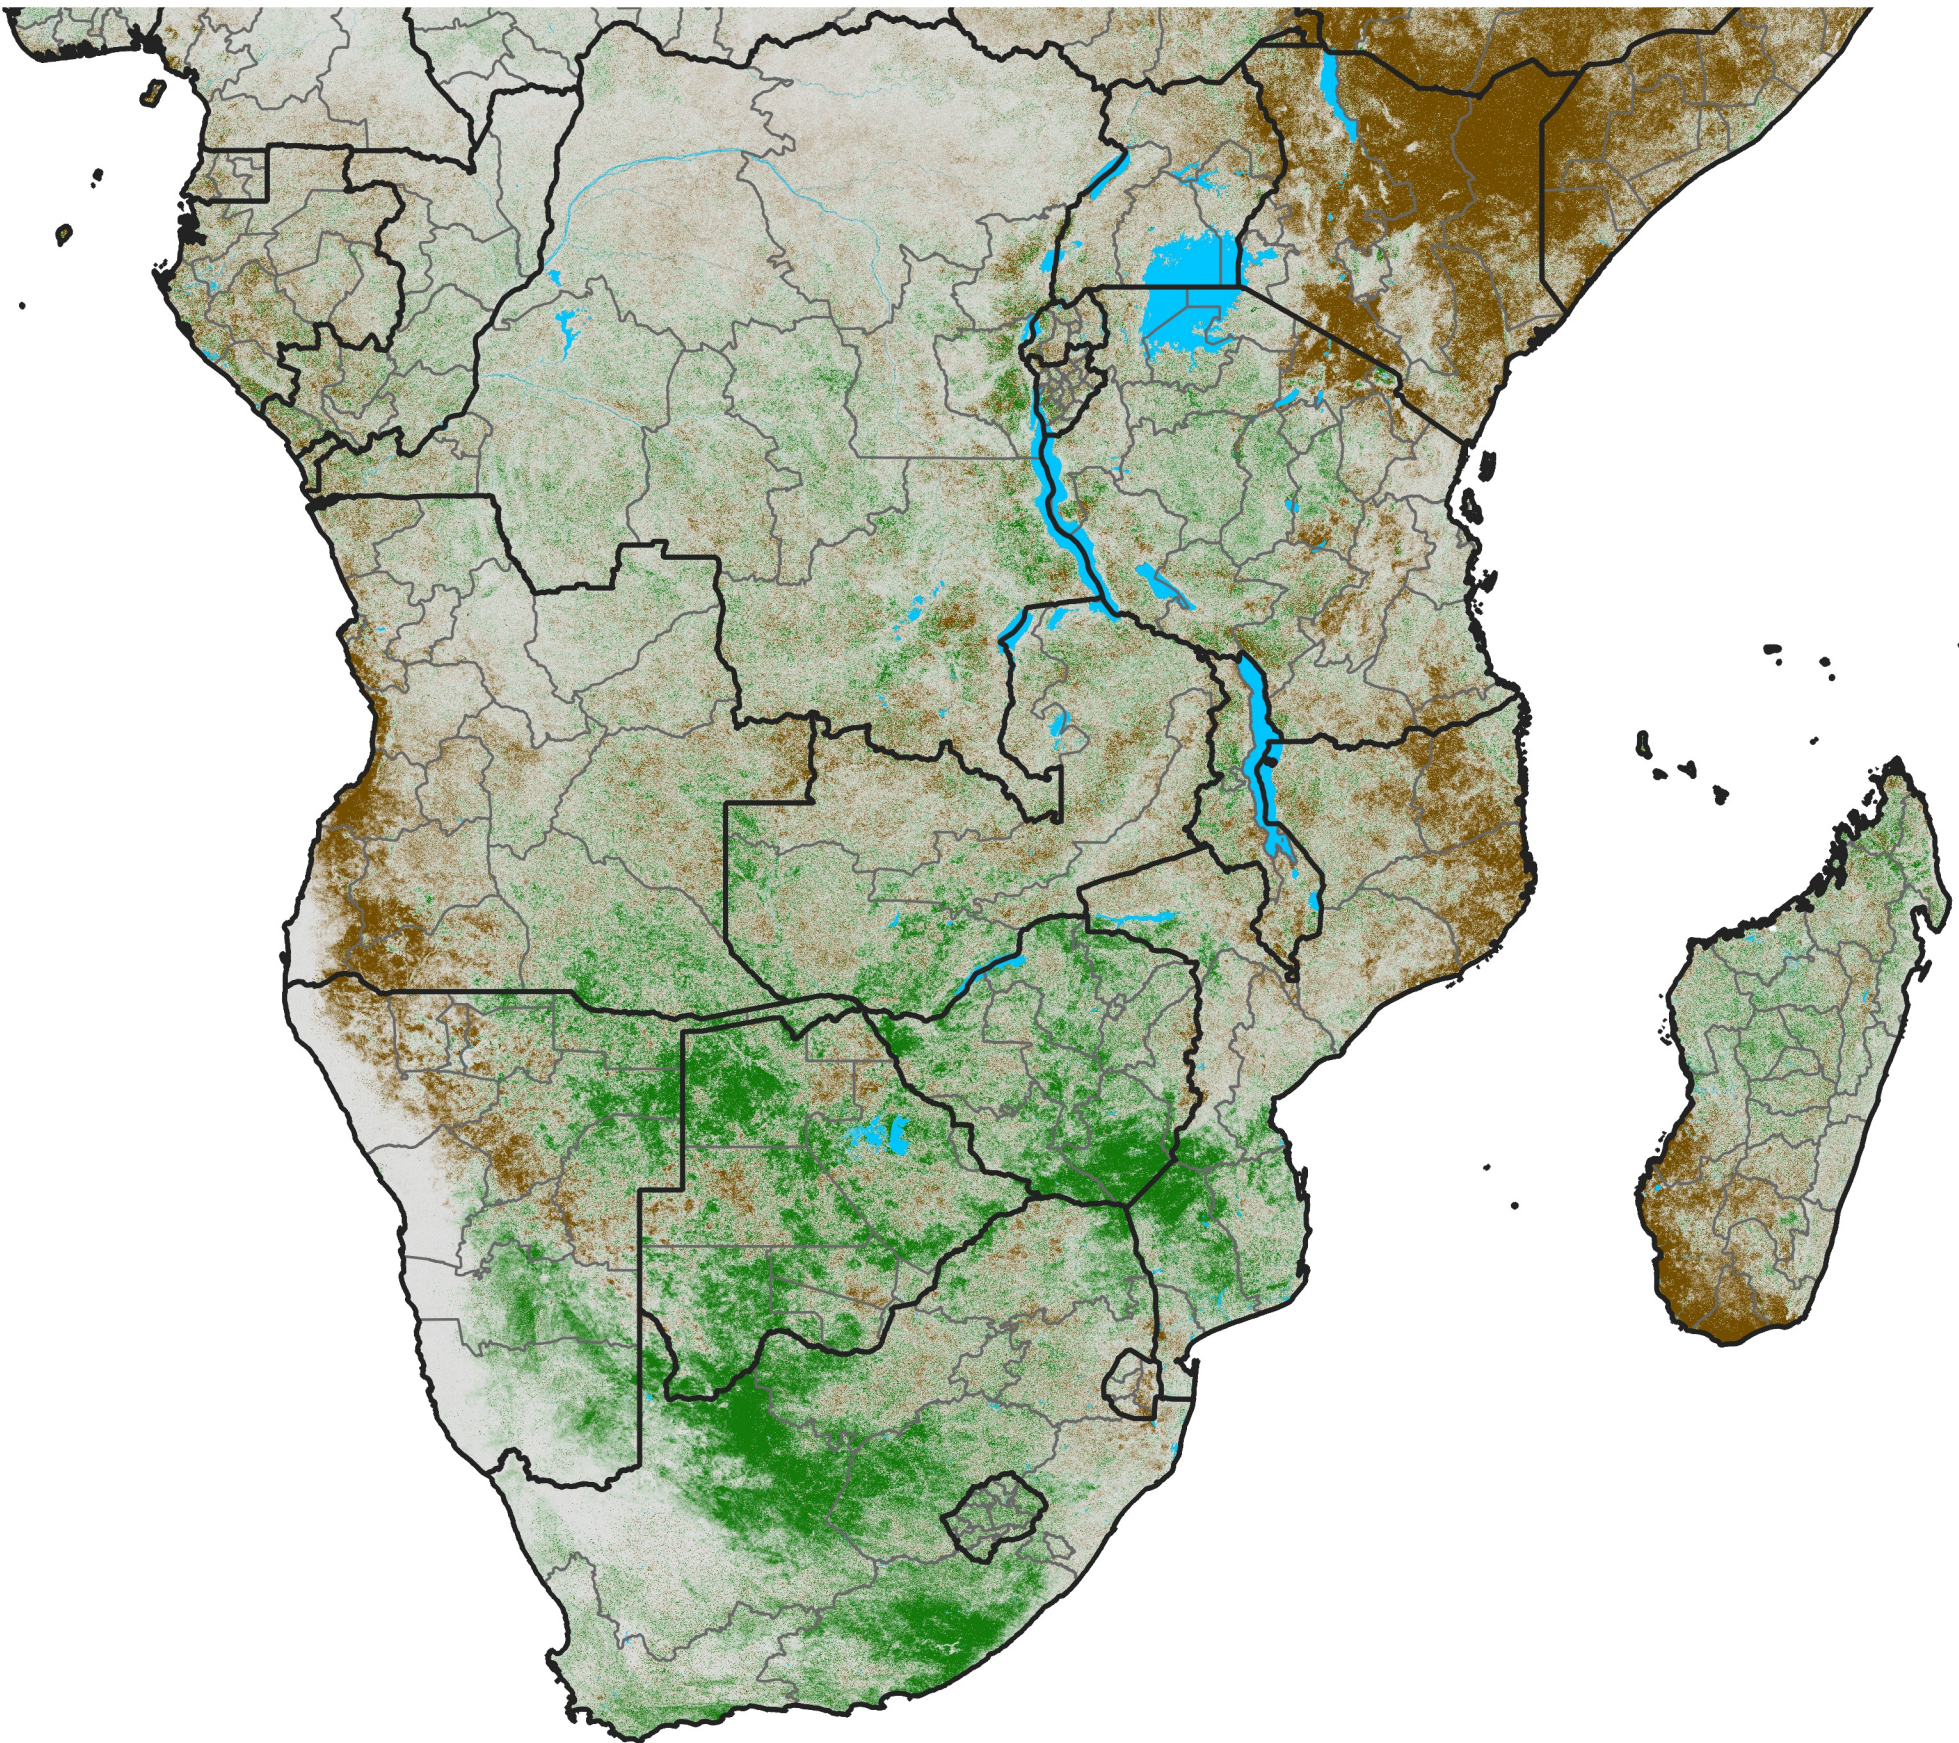

Southern Africa

NDVI Difference

2021 minus 2020

Period 01 / Dec 26, 2020 - Jan 05, 2021

NDVI Difference

< -0.3 -0.2 -0.1 -0.05 0.05 0.1 0.2 > 0.3

Negative

No Difference