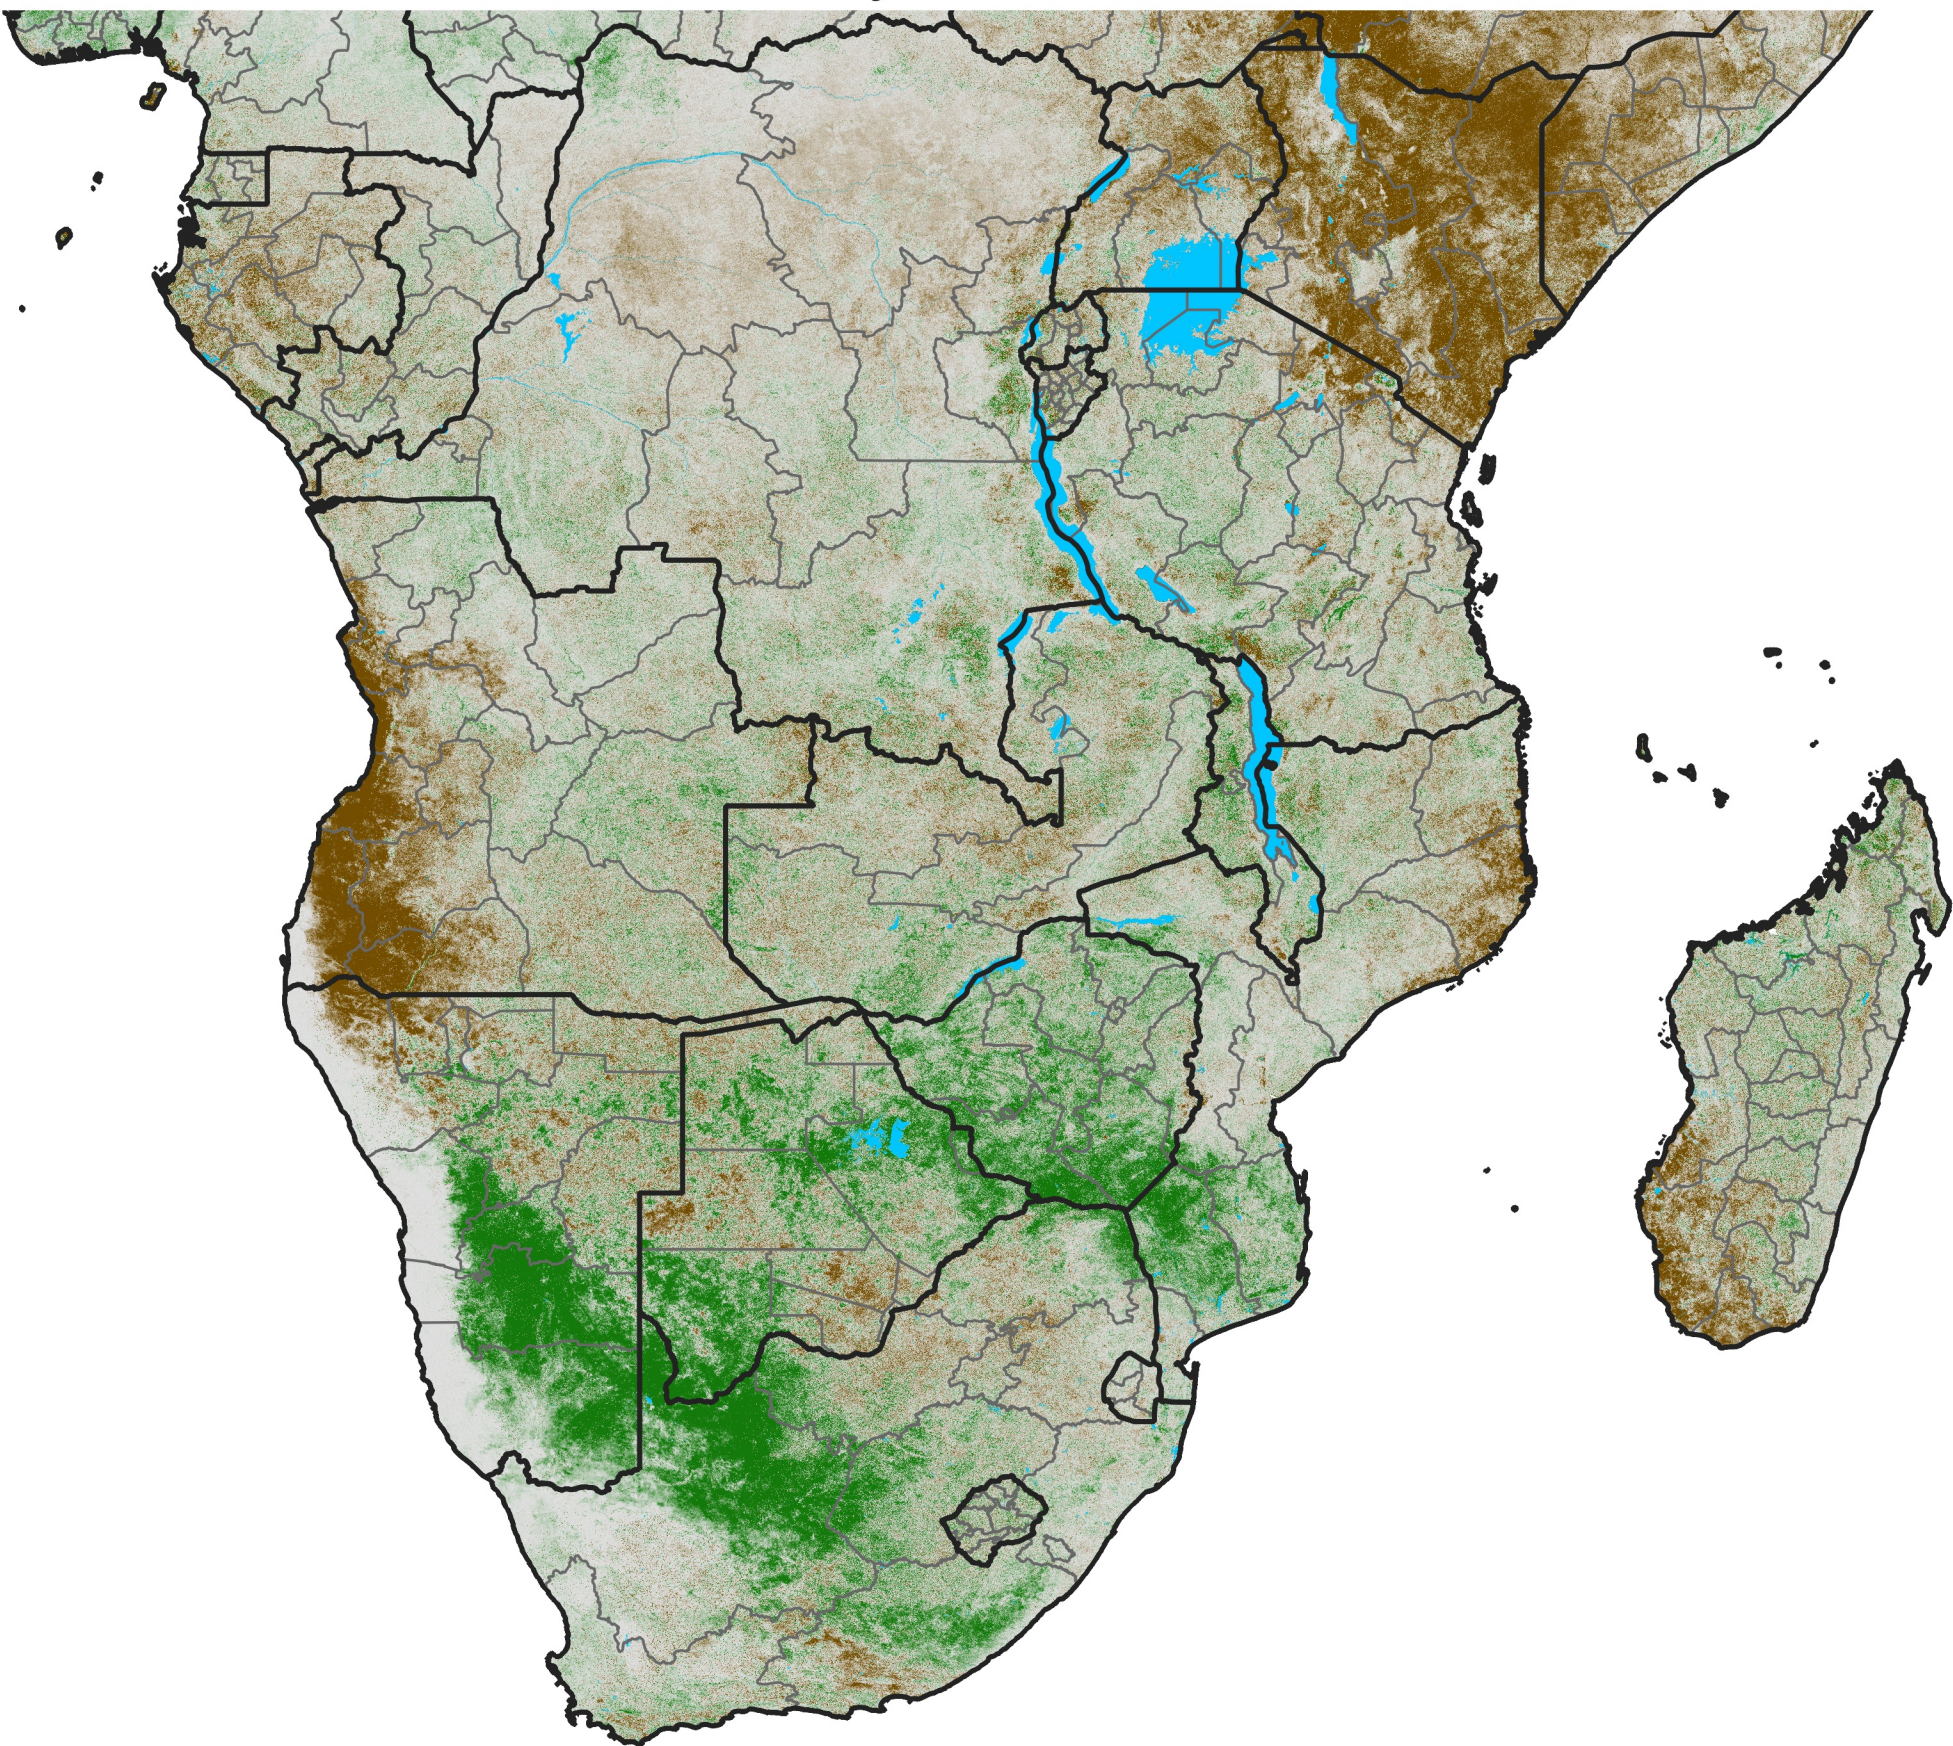

Southern Africa

NDVI Difference

2021 minus 2020

Period 07 / Jan 26 - Feb 05, 2021

NDVI Difference

<math><-0.3</math> -0.2 -0.1 -0.05 0.05 0.1 0.2 >0.3

Negative

No Difference