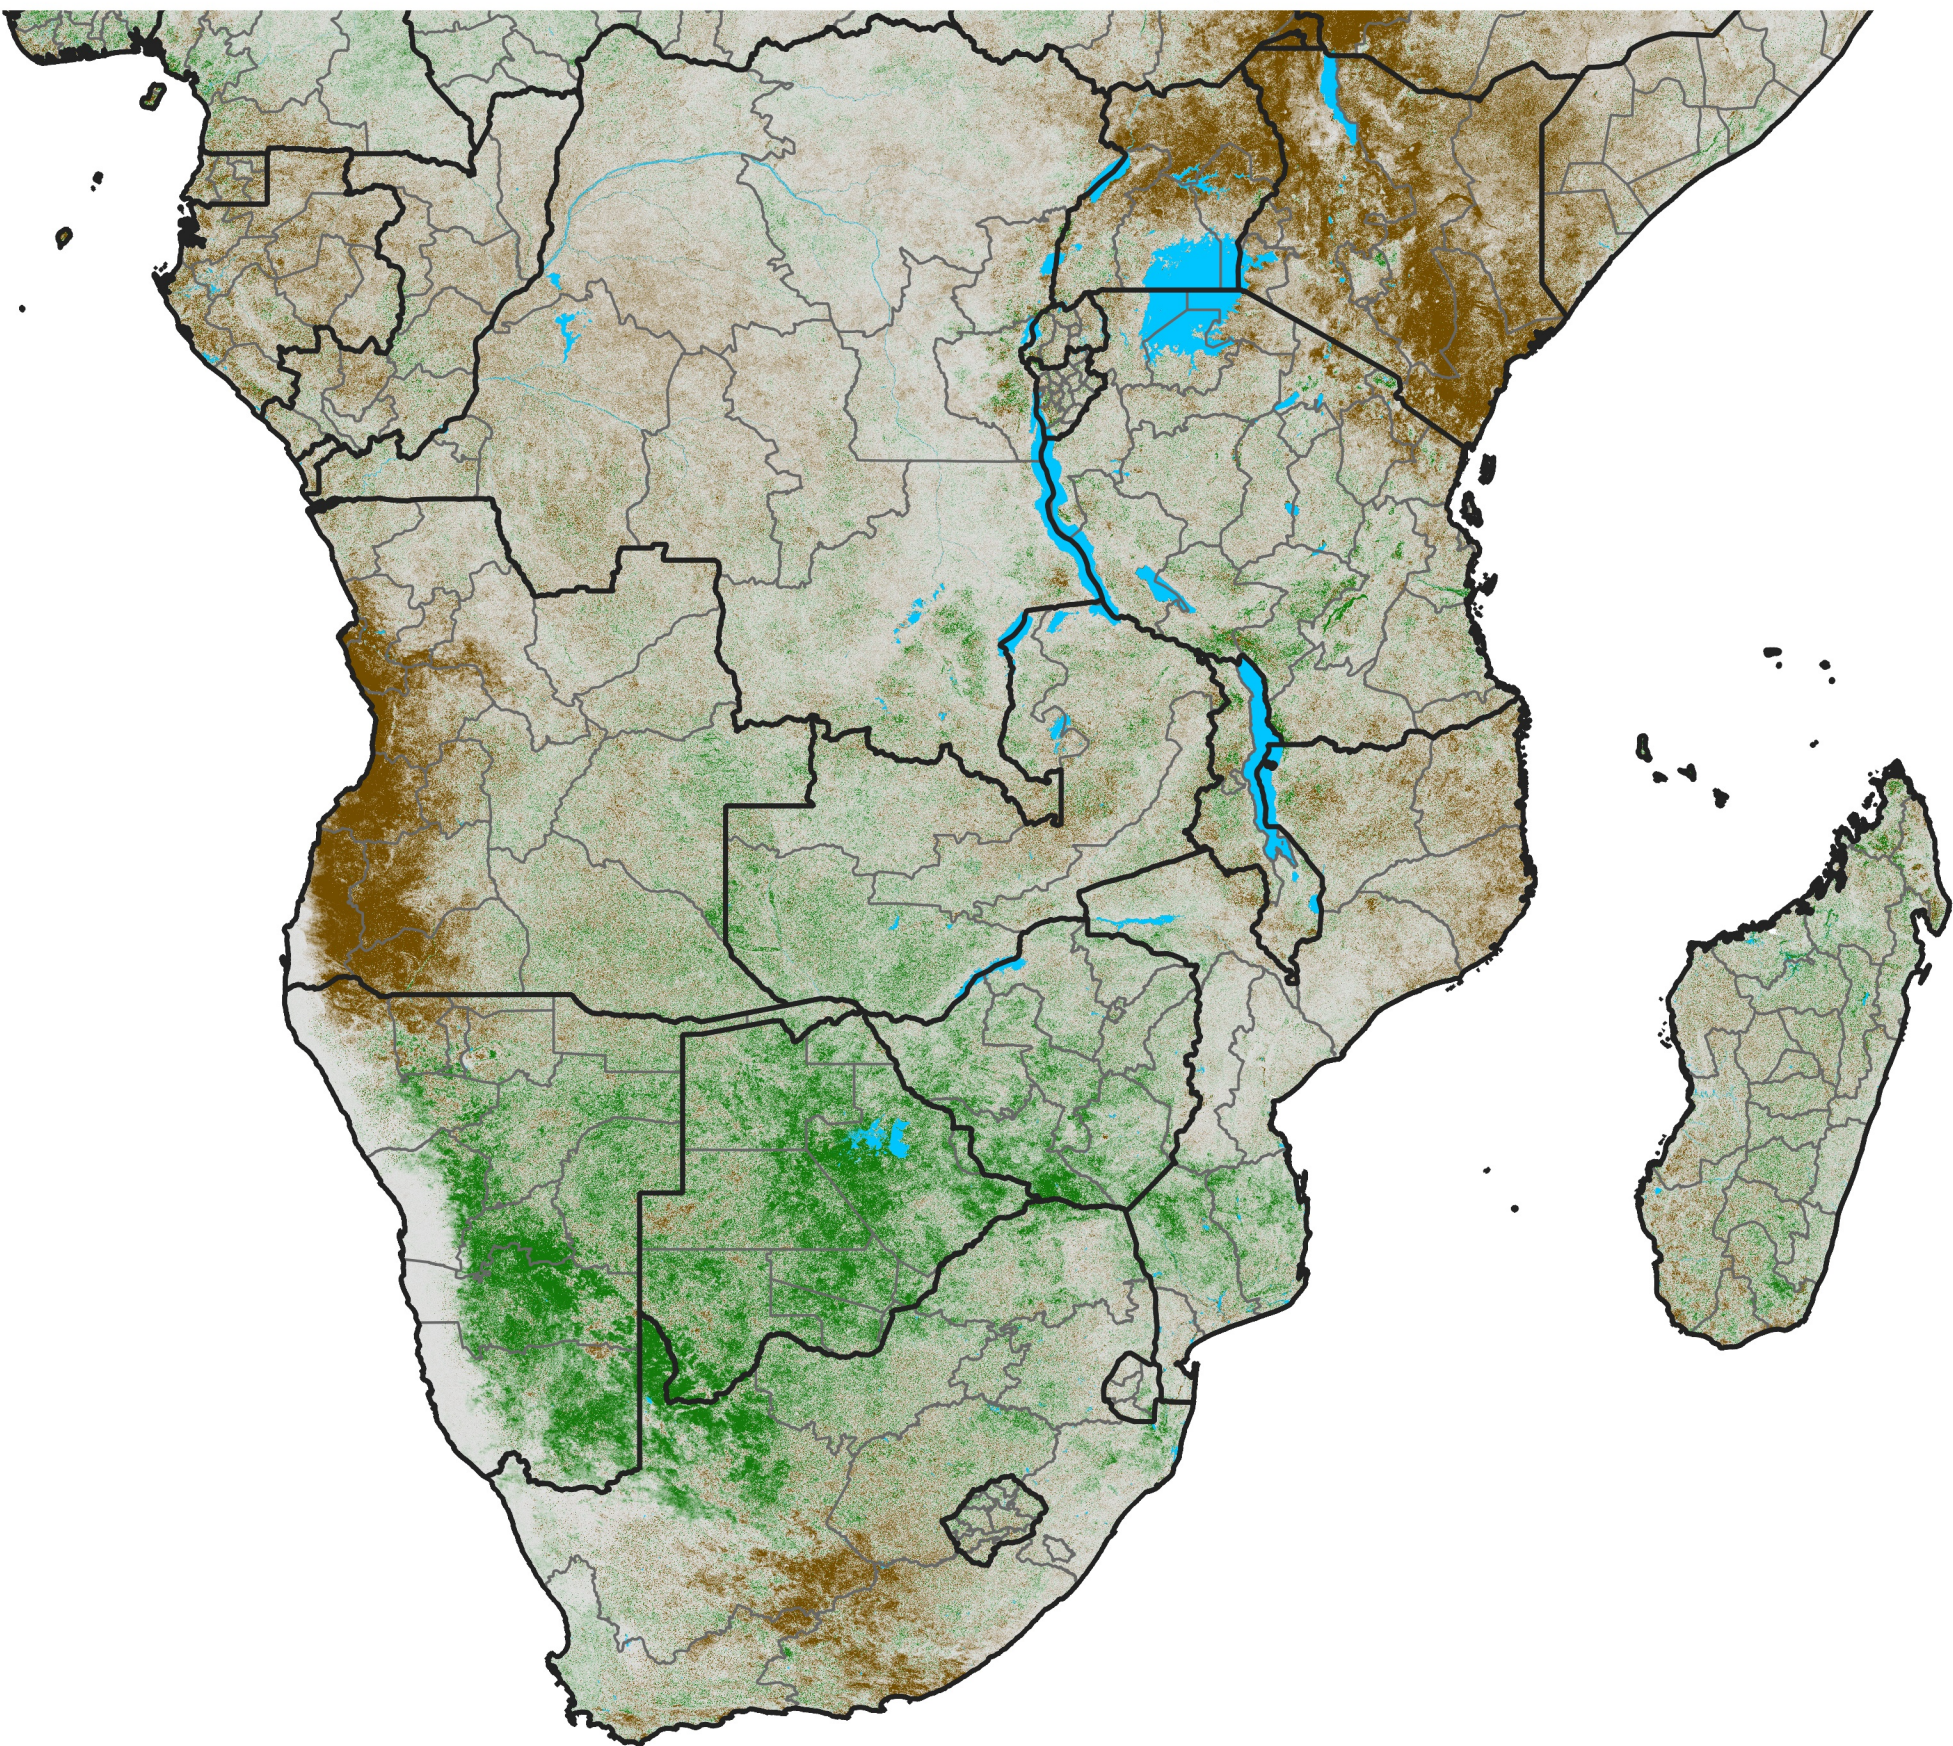

Southern Africa

NDVI Difference

2021 minus 2020

Period 13 / Feb 26 - Mar 05, 2021

NDVI Difference

< -0.3 -0.2 -0.1 -0.05 0.05 0.1 0.2 >0.3

Negative

No Difference