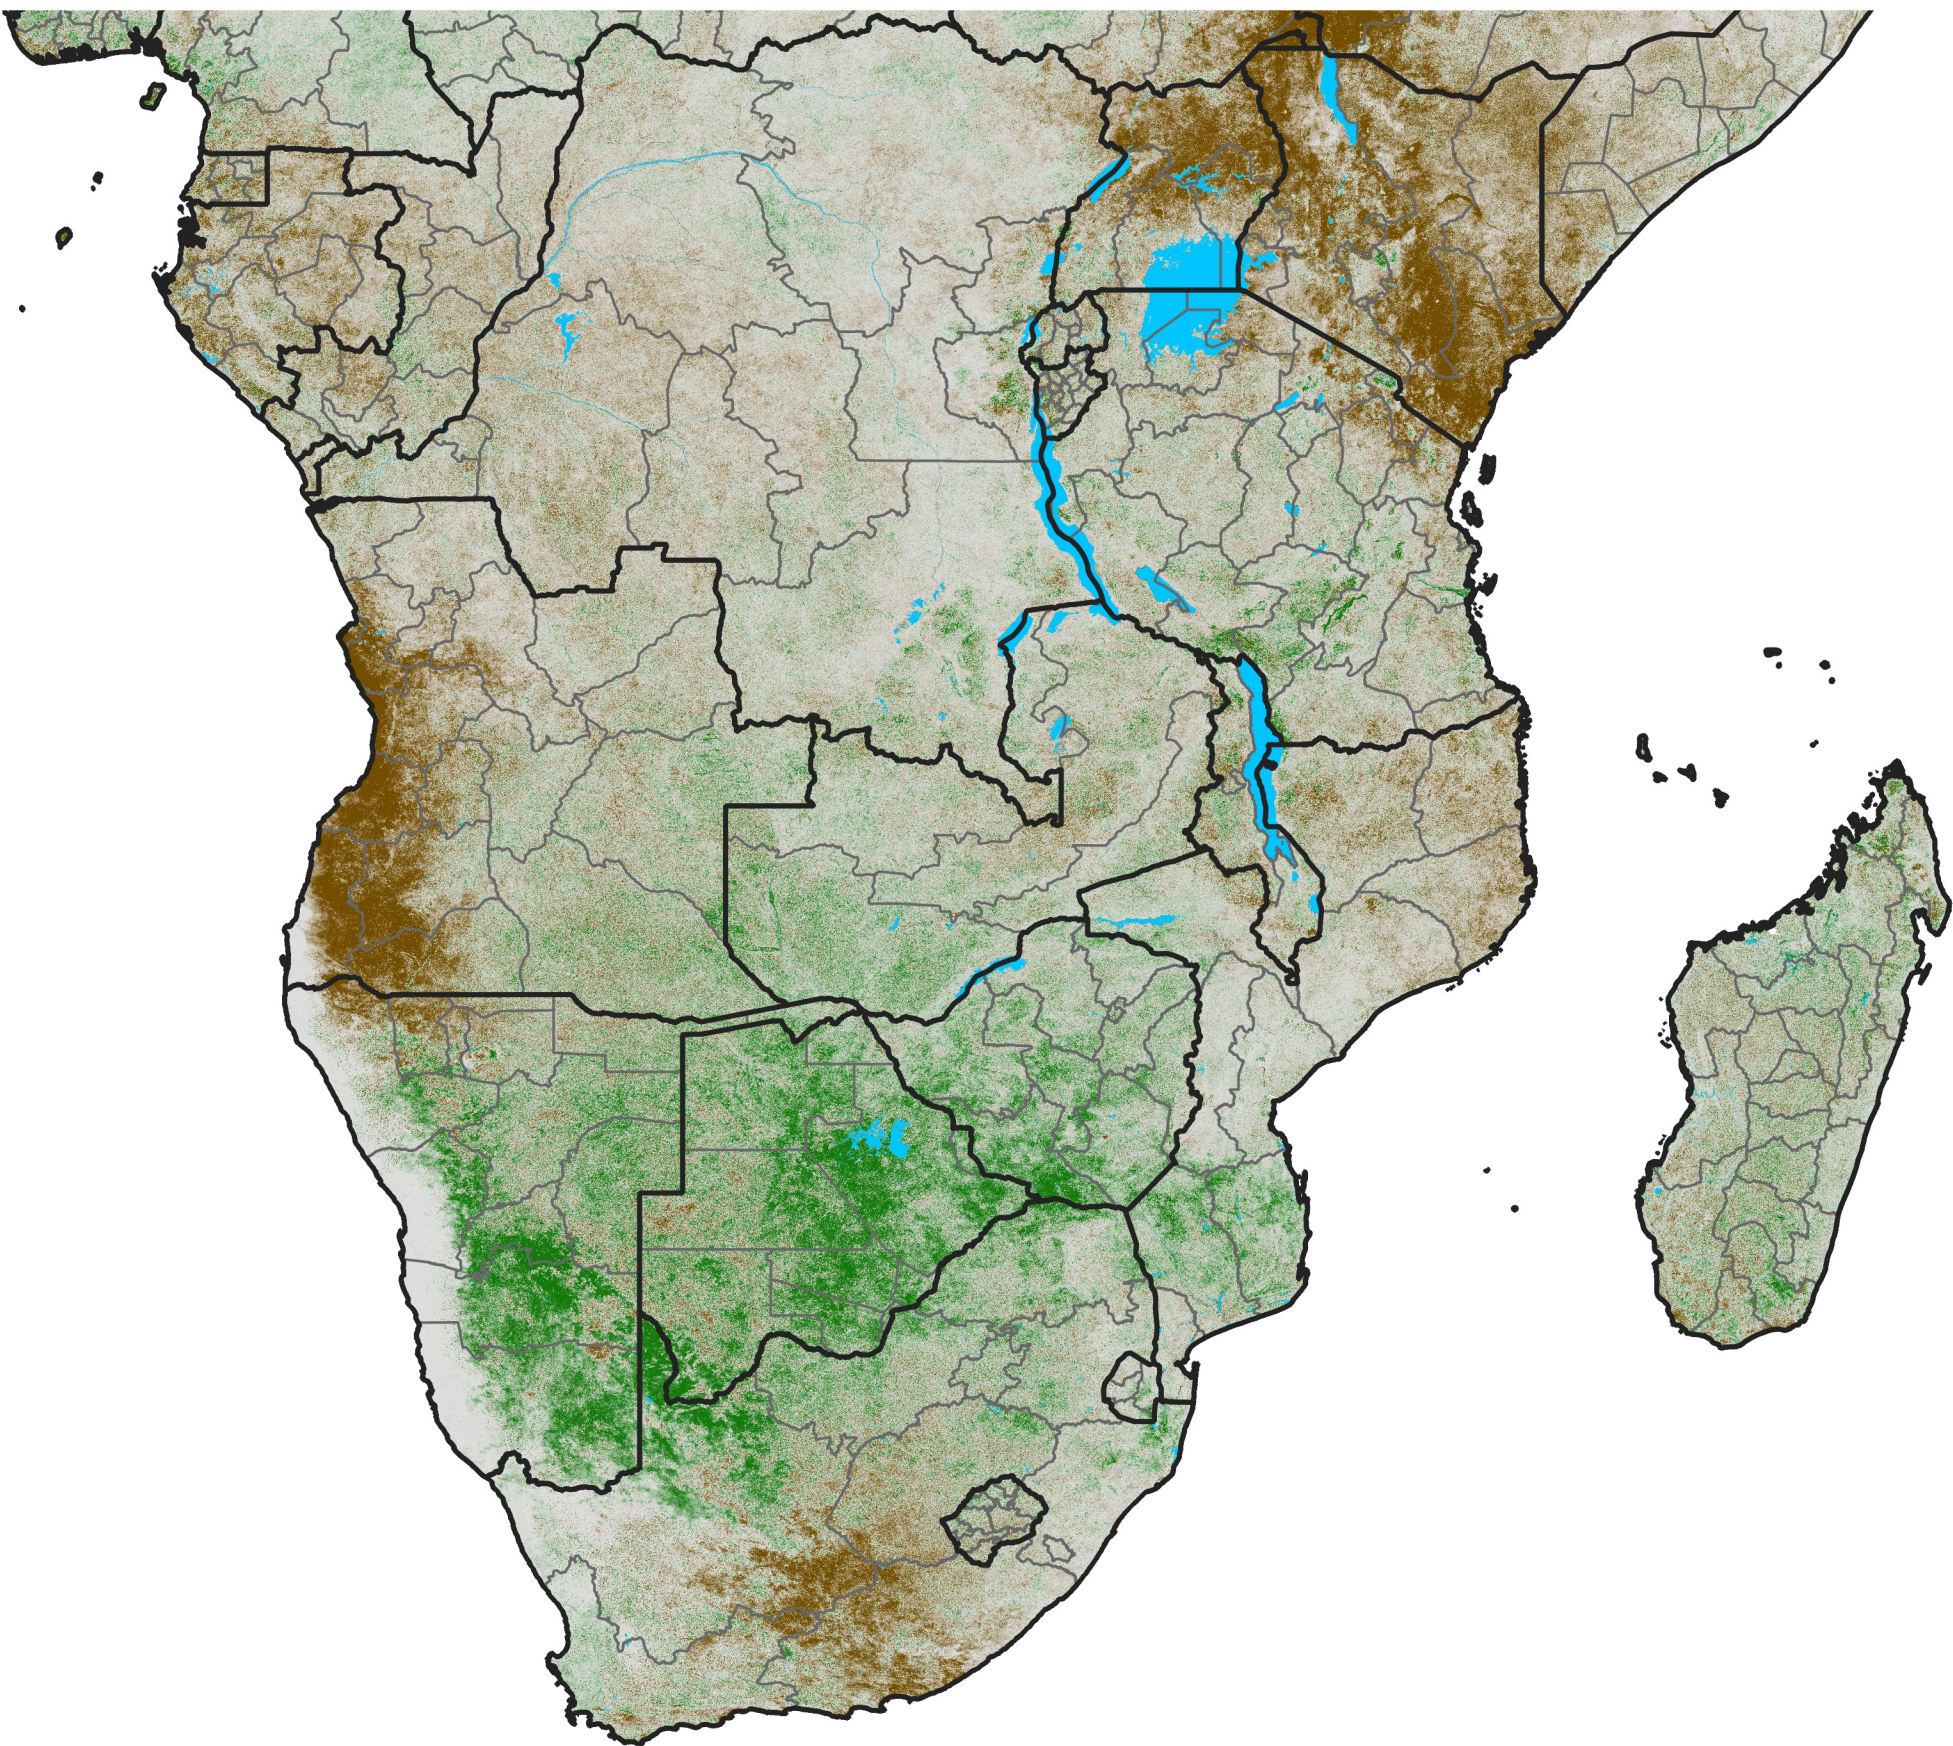

Southern Africa

NDVI Difference

2021 minus 2020

Period 14 / Mar 01 - 10, 2021

NDVI Difference

< -0.3 -0.2 -0.1 -0.05 0.05 0.1 0.2 >0.3

Negative

No Difference