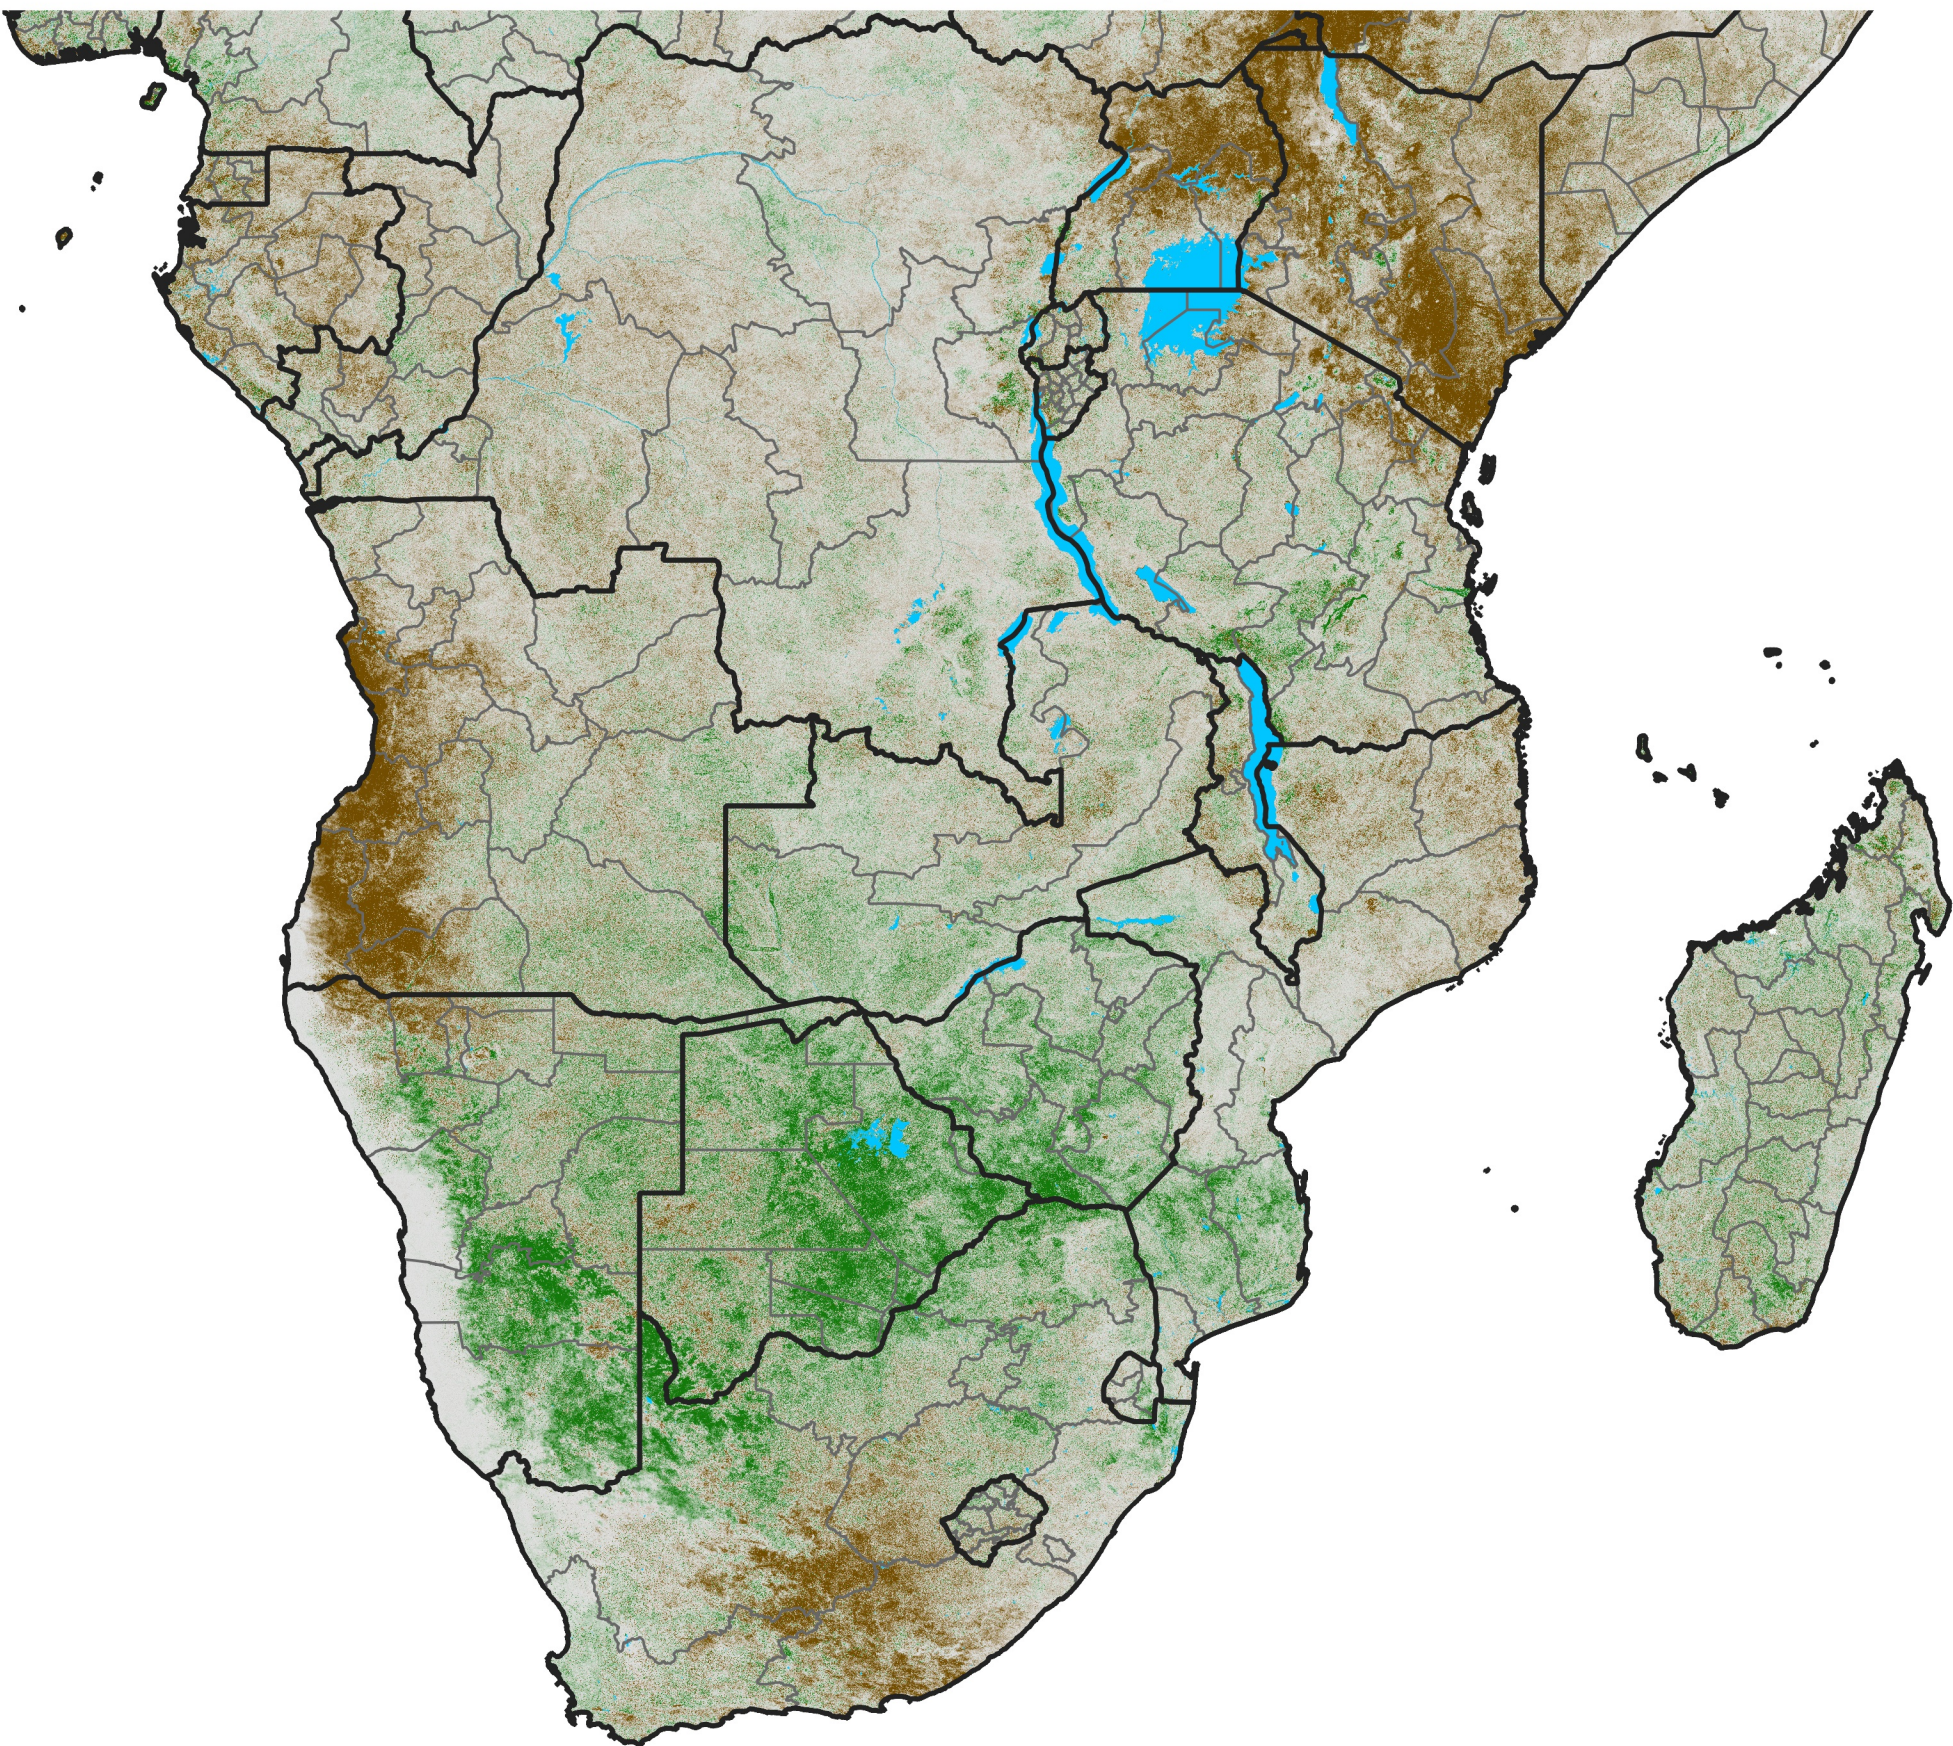

Southern Africa

NDVI Difference

2021 minus 2020

Period 15 / Mar 06 - 15, 2021

NDVI Difference

< -0.3 -0.2 -0.1 -0.05 0.05 0.1 0.2 >0.3

Negative

No Difference