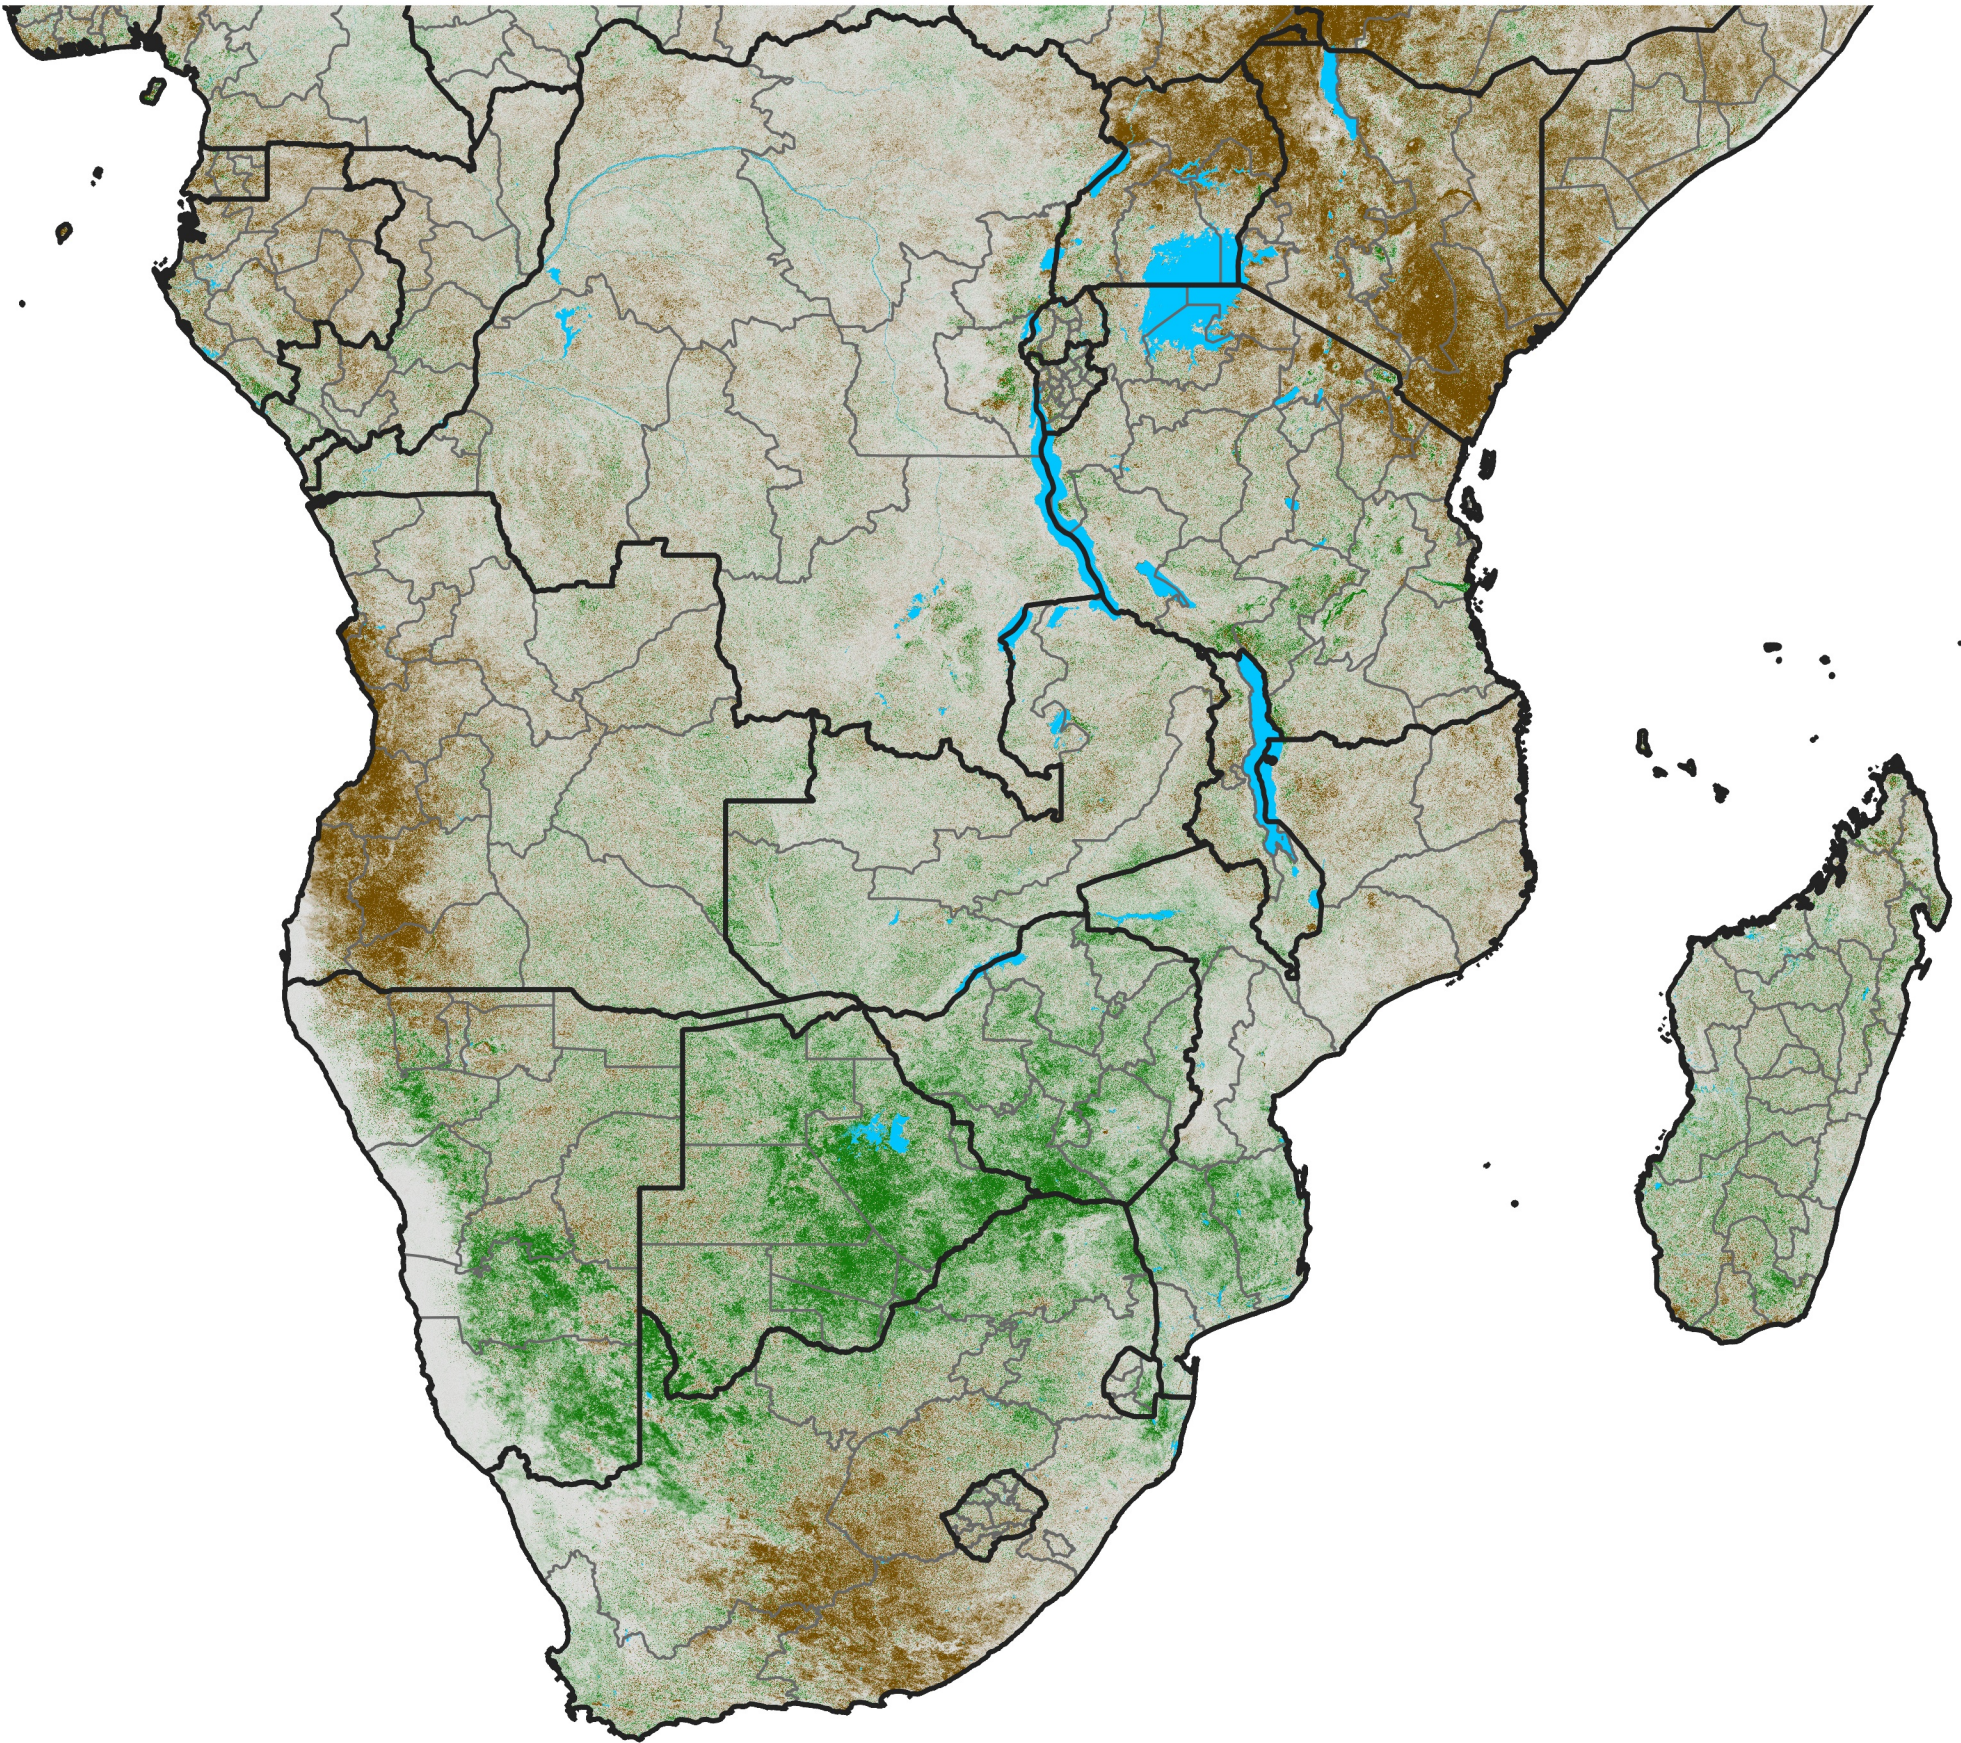

Southern Africa

NDVI Difference

2021 minus 2020

Period 17 / Mar 16 - 25, 2021

NDVI Difference

< -0.3 -0.2 -0.1 -0.05 0.05 0.1 0.2 >0.3

Negative

No Difference