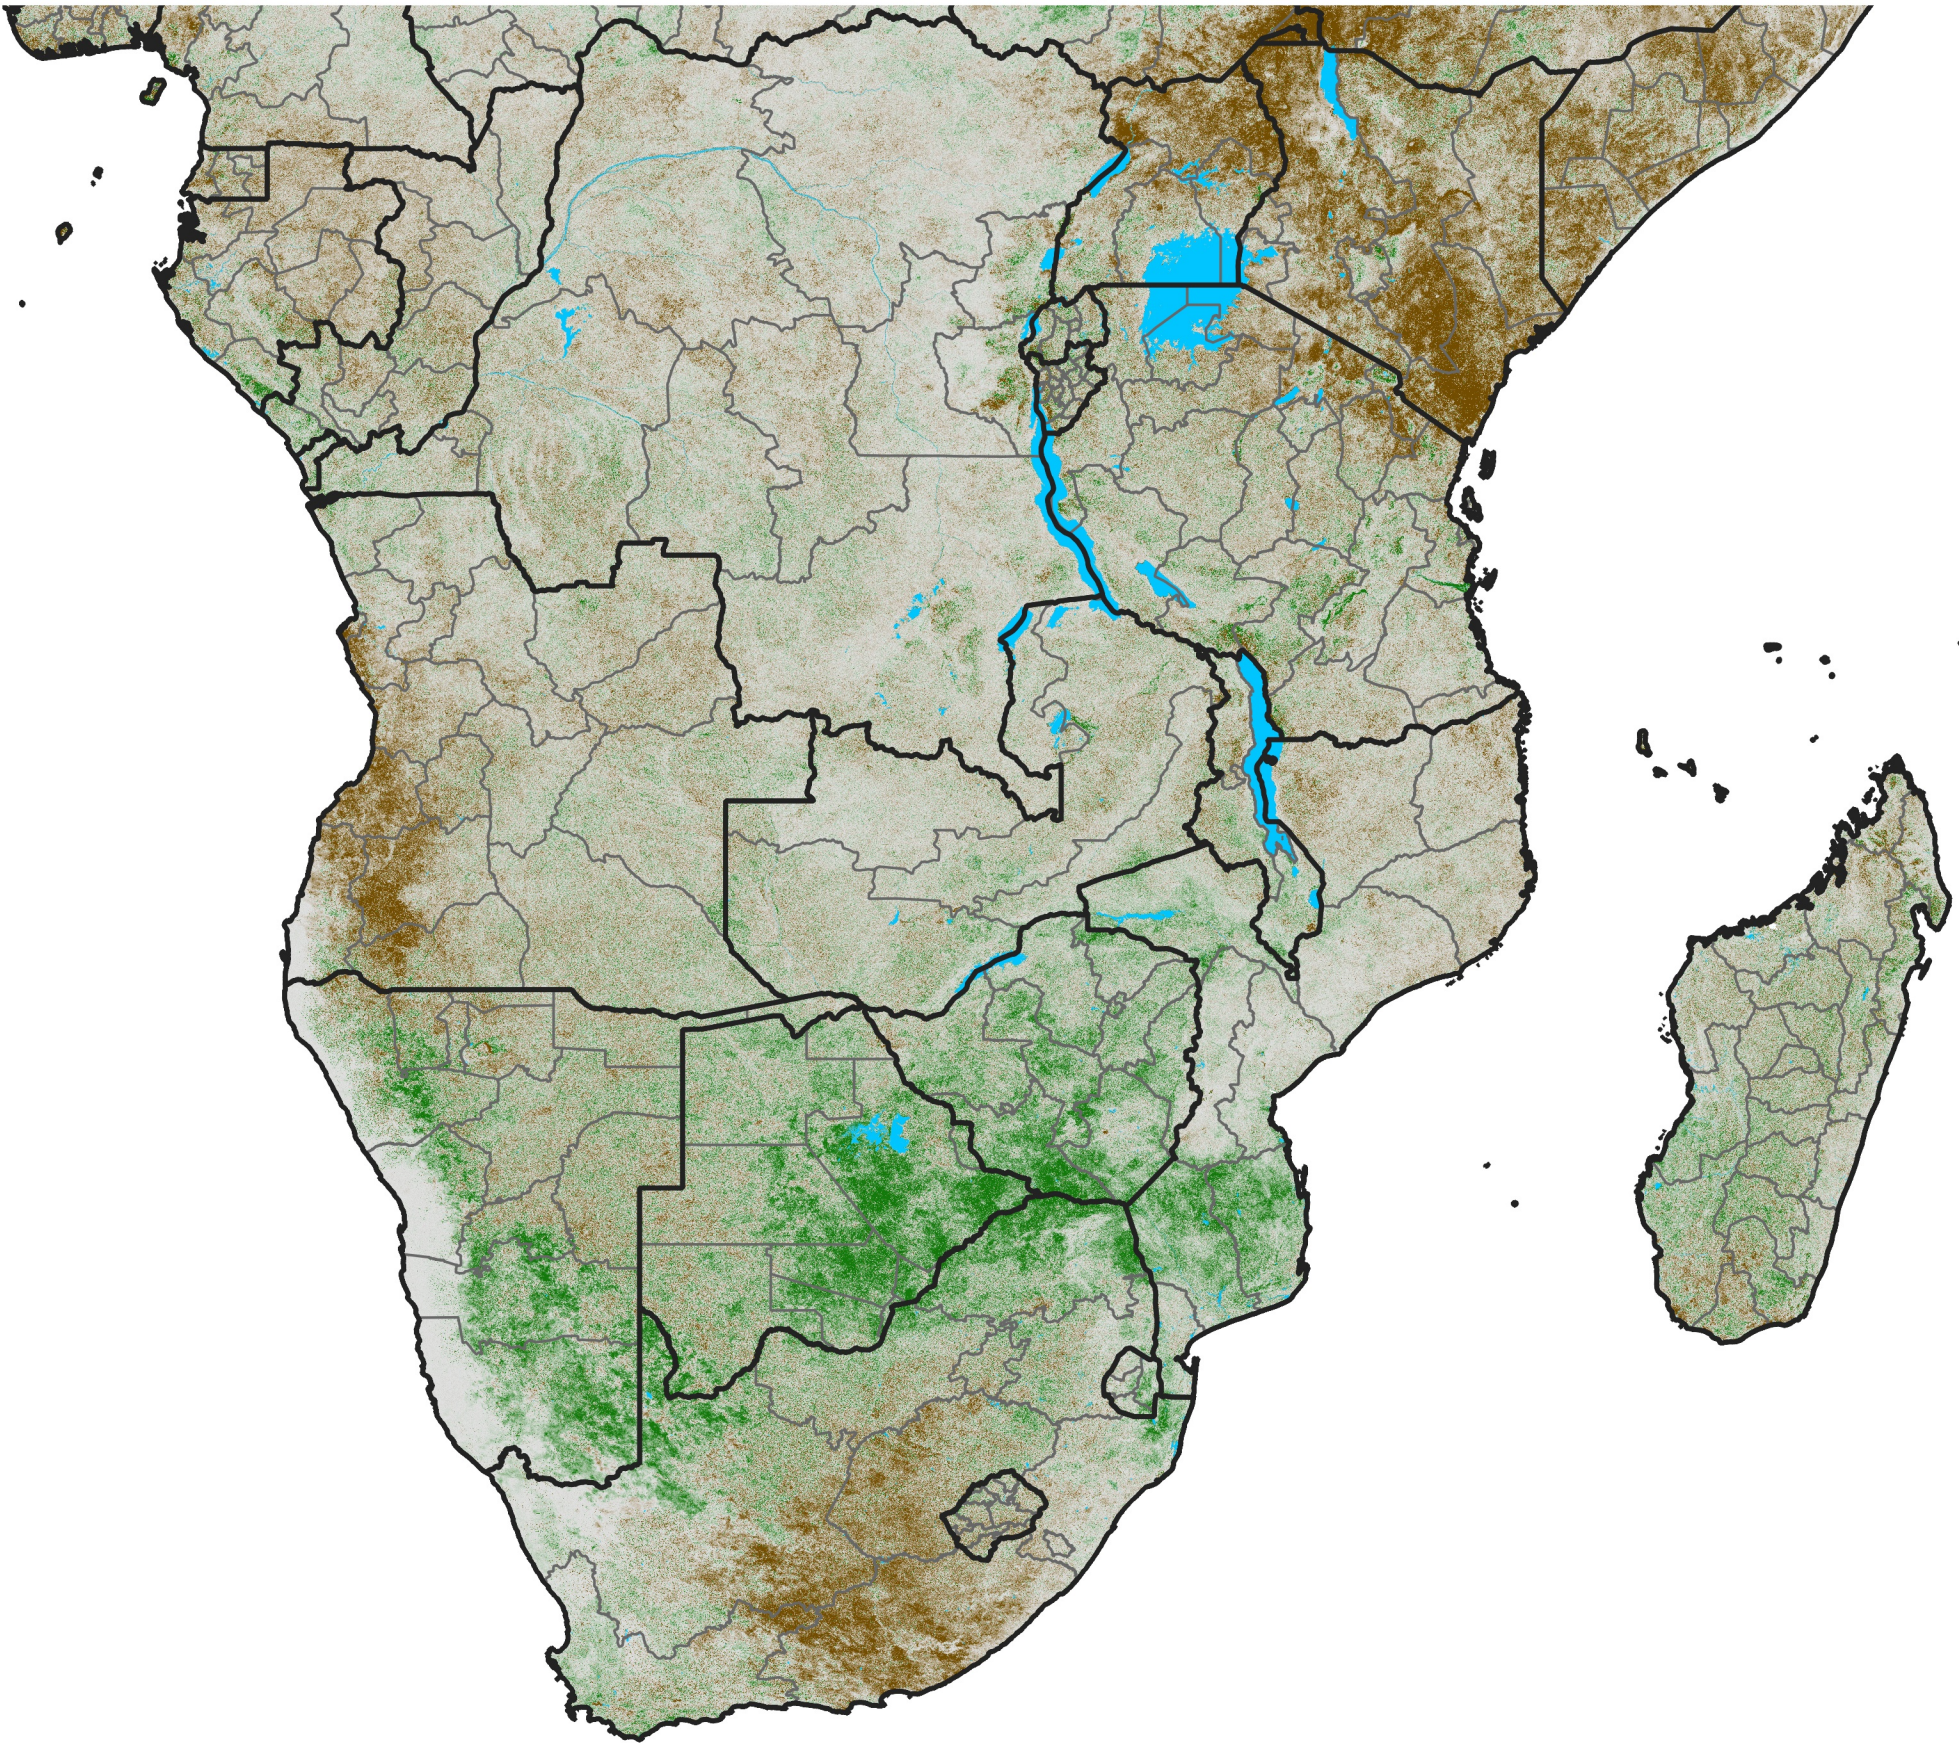

# Southern Africa

## NDVI Difference

2021 minus 2020

Period 19 / Mar 26 - Apr 05, 2021

### NDVI Difference

< -0.3   -0.2   -0.1   -0.05   0.05   0.1   0.2   > 0.3

Negative

No Difference

Positive