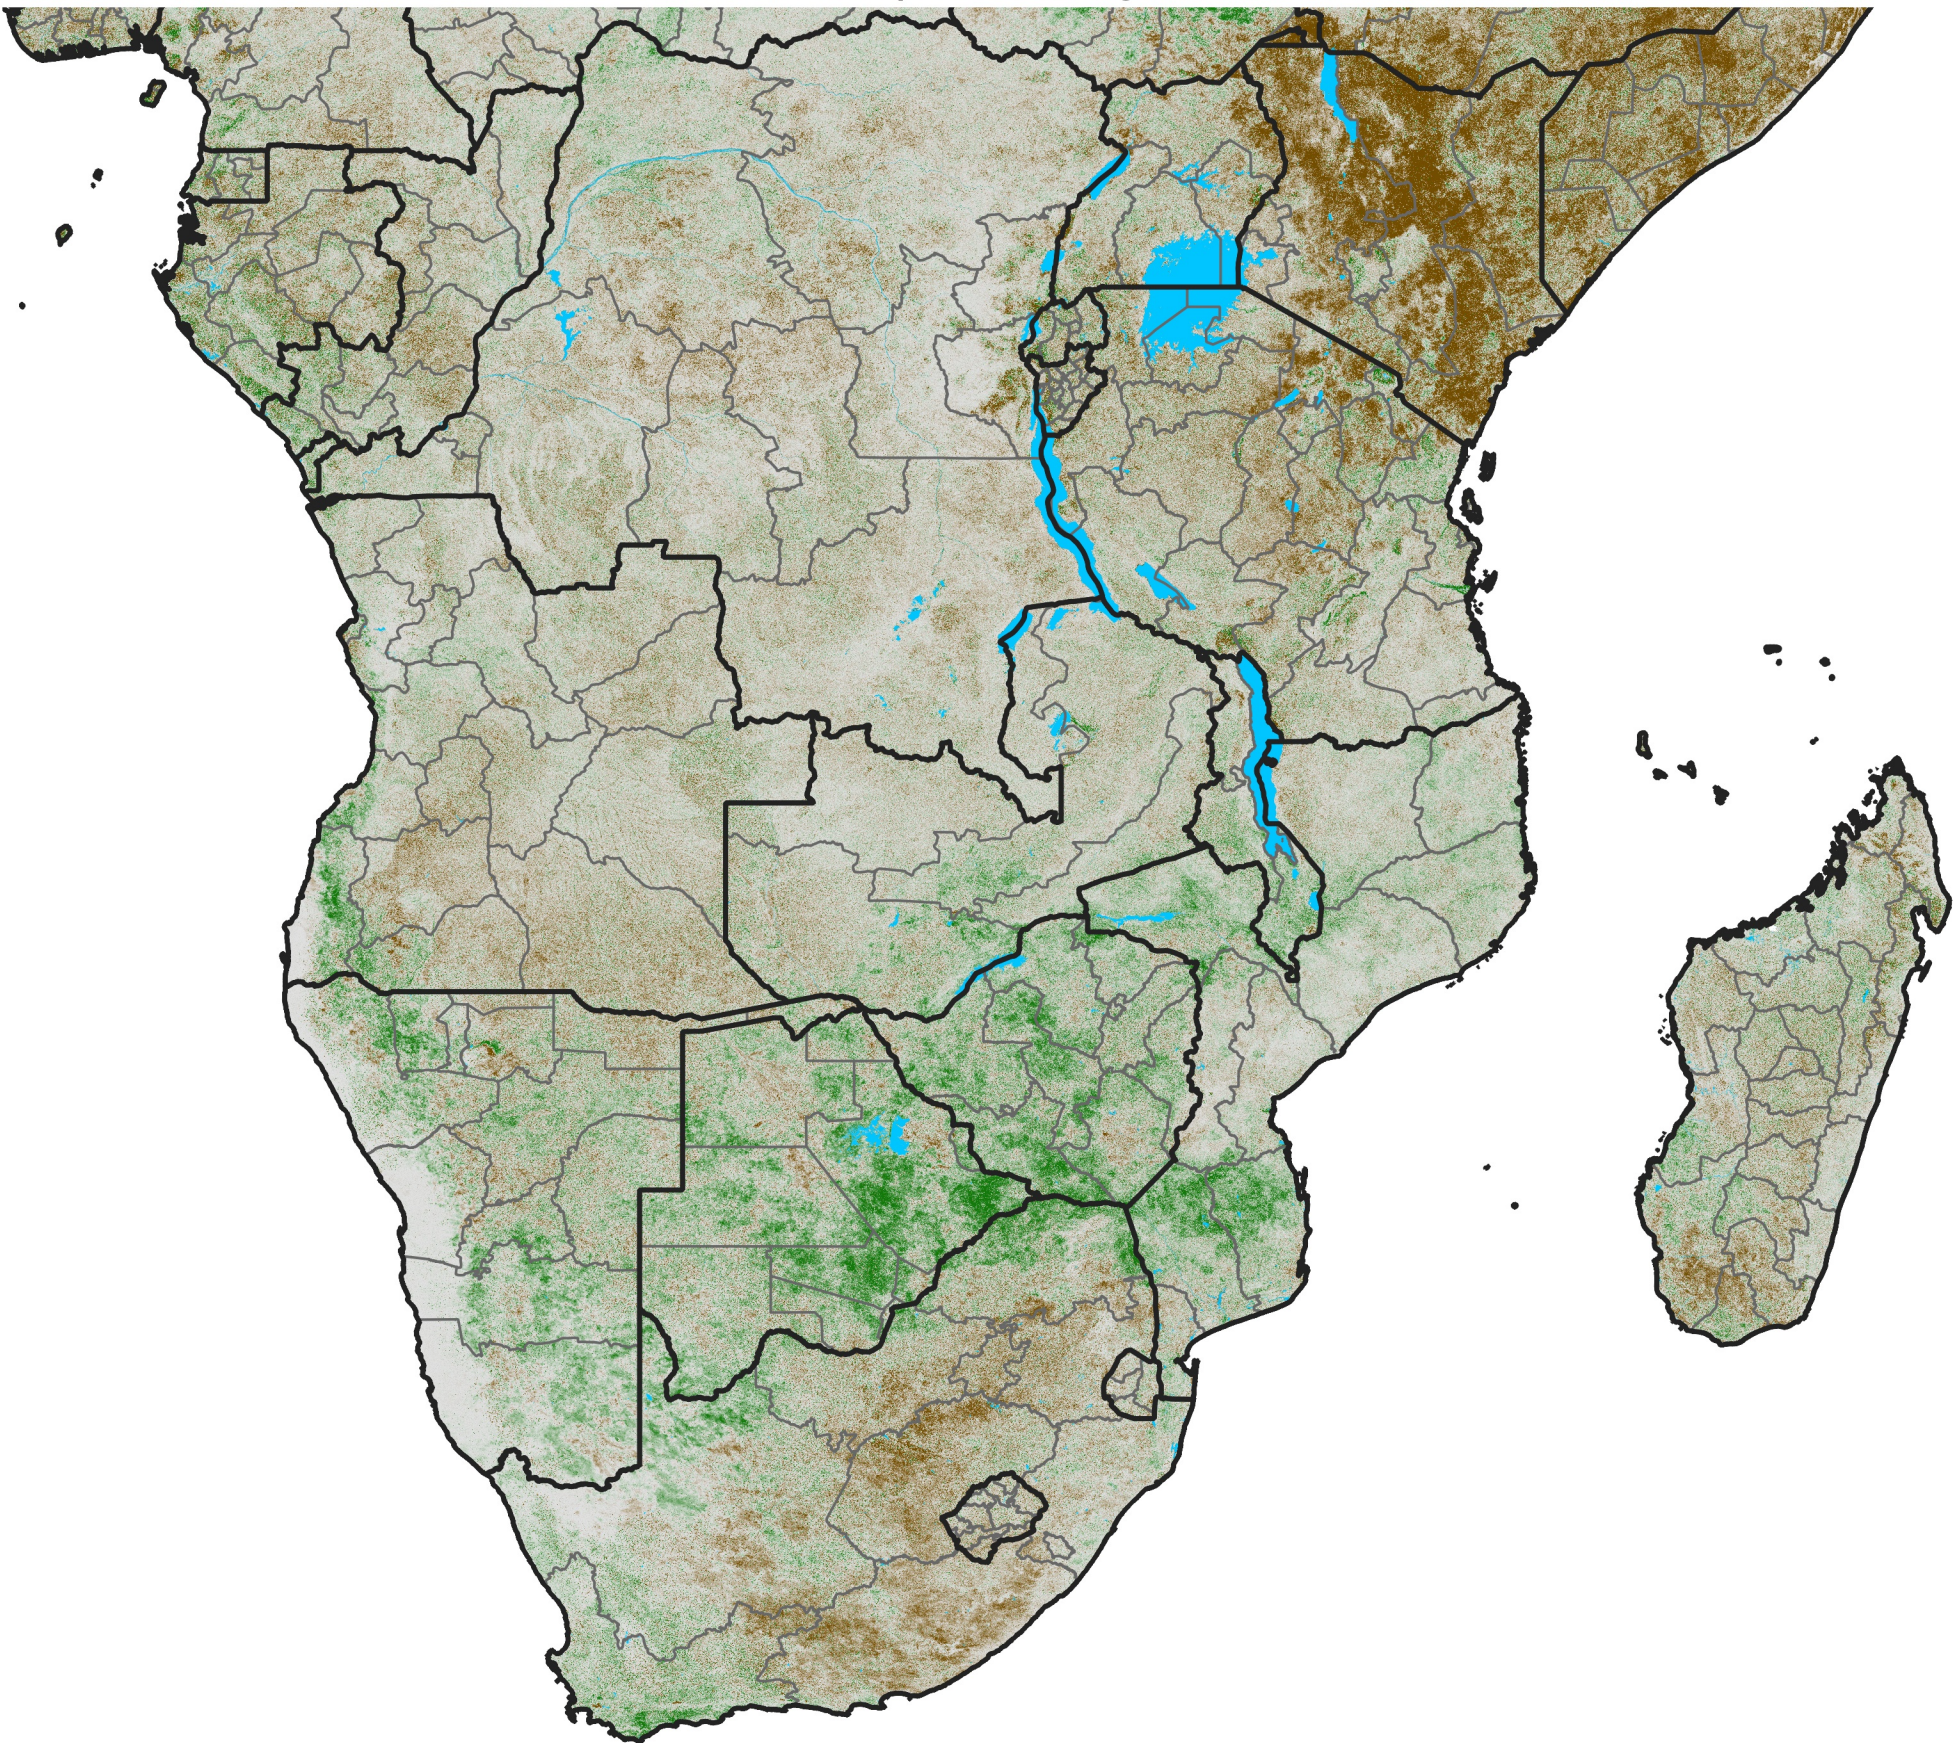

# Southern Africa

## NDVI Difference

2021 minus 2020

Period 25 / Apr 26 - May 05, 2021

### NDVI Difference

< -0.3   -0.2   -0.1   -0.05   0.05   0.1   0.2   >0.3

Negative

No Difference

Positive