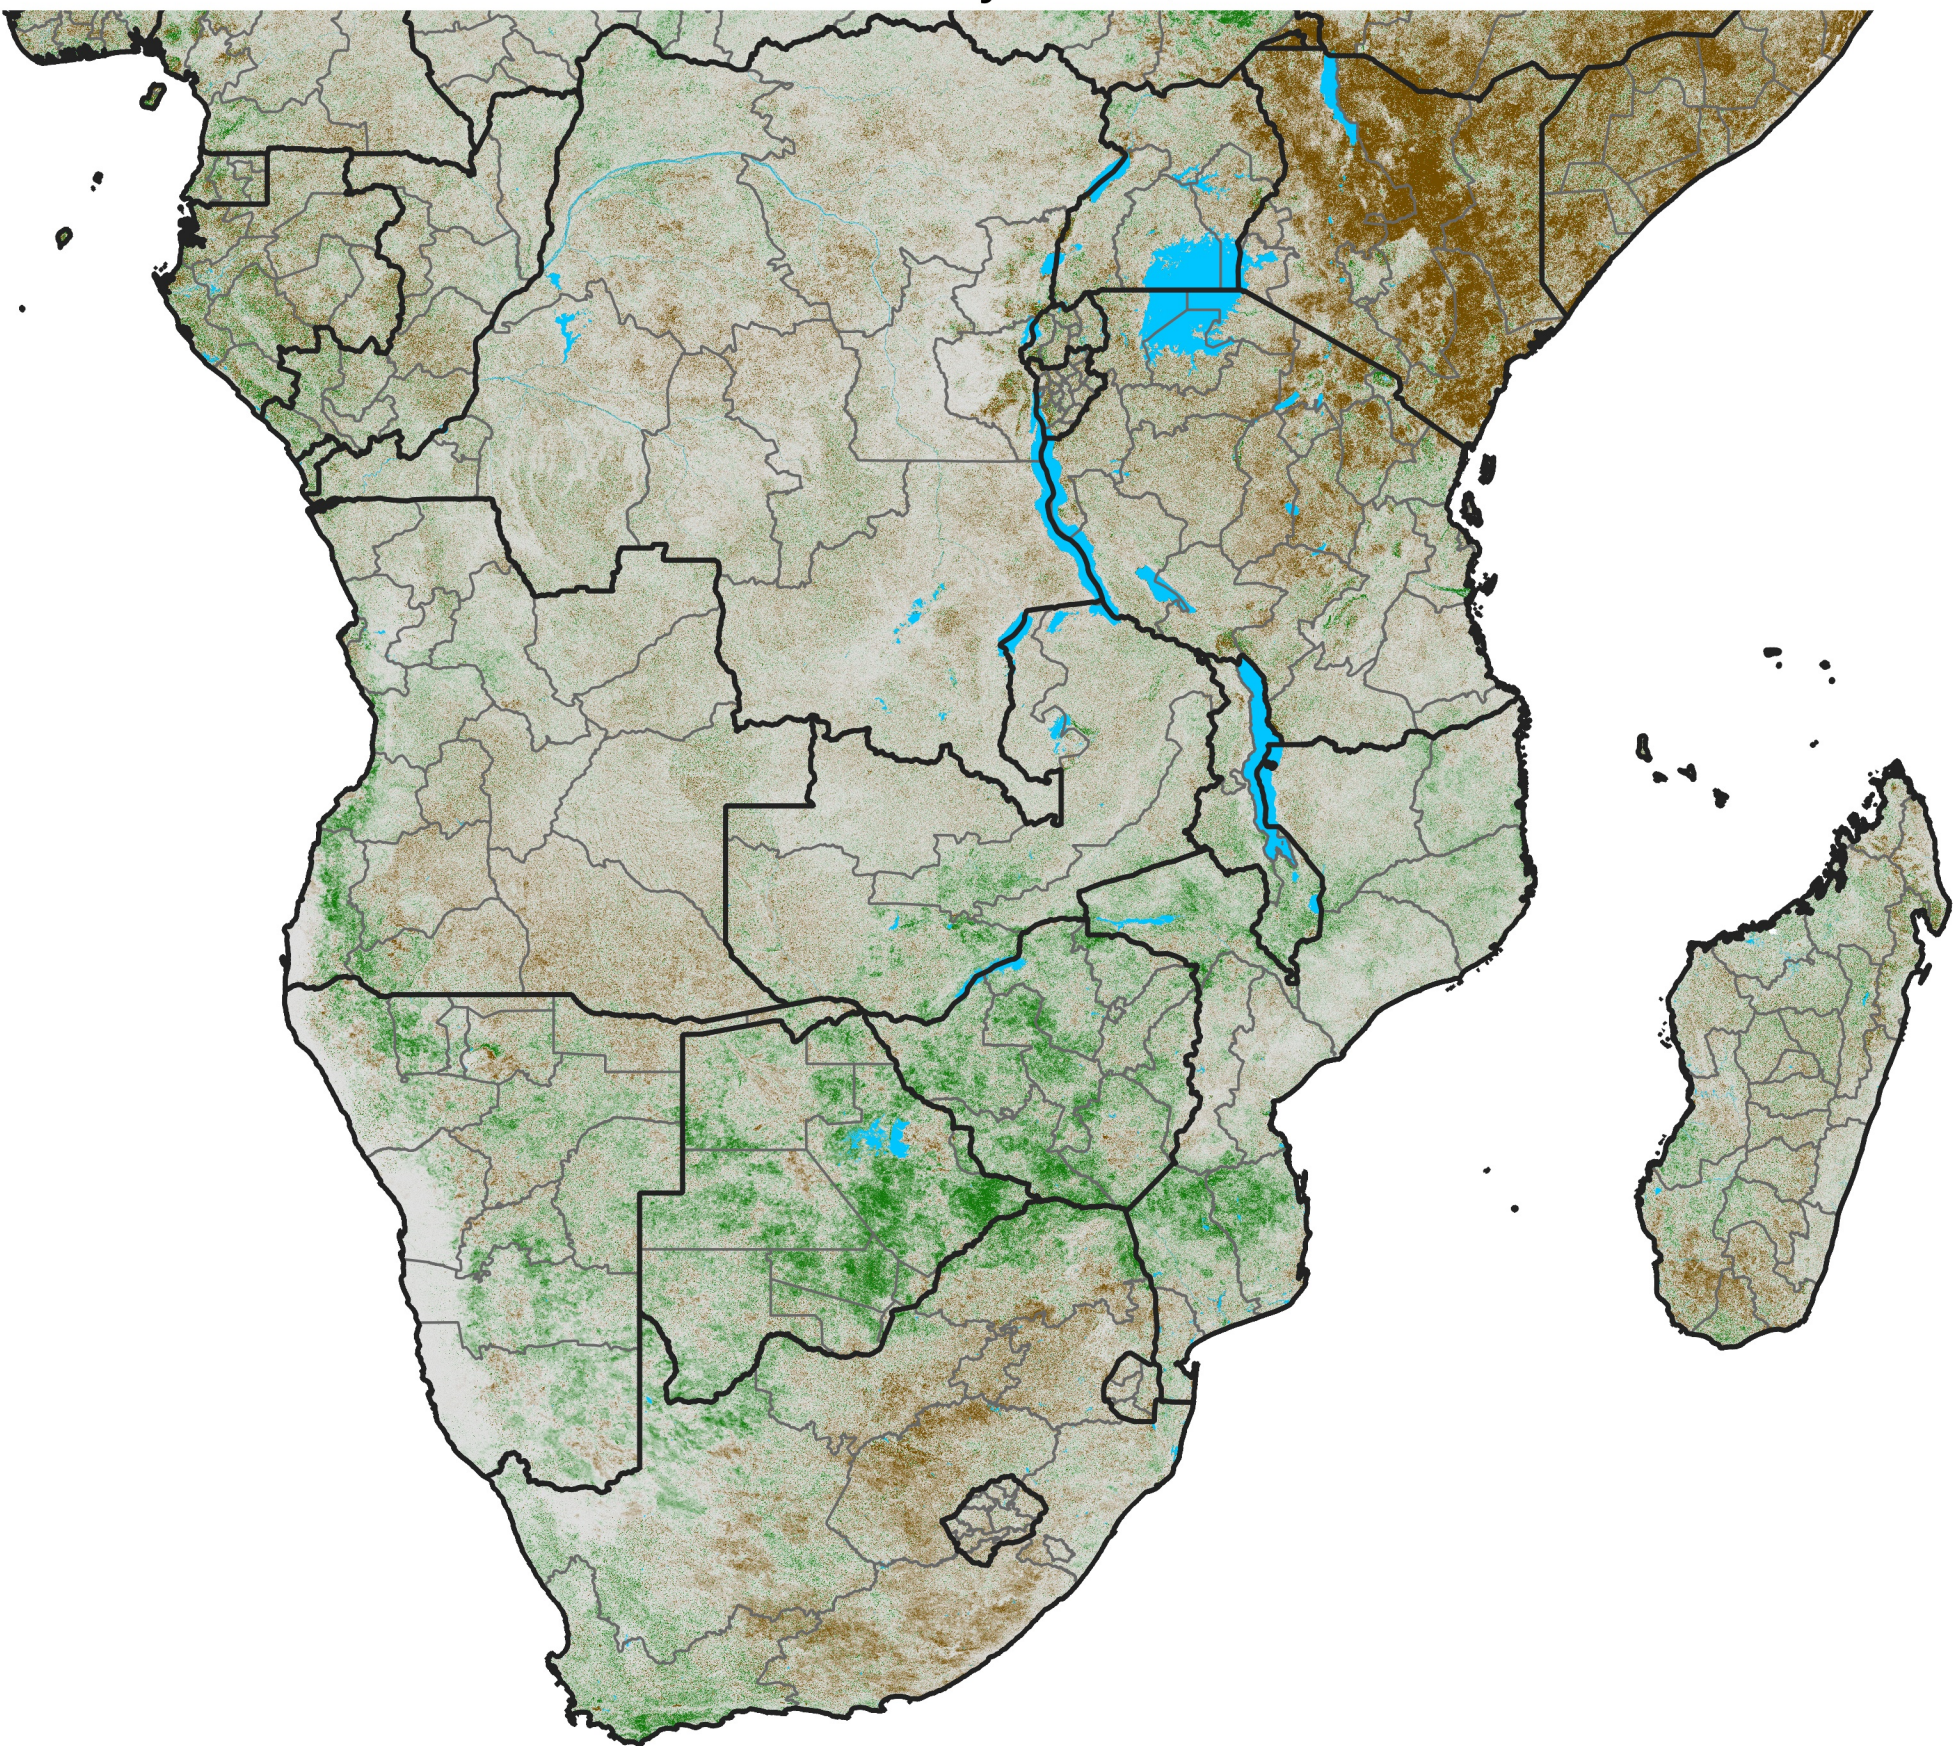

# Southern Africa

## NDVI Difference

2021 minus 2020

Period 26 / May 01 - 10, 2021

### NDVI Difference

< -0.3   -0.2   -0.1   -0.05   0.05   0.1   0.2   > 0.3

Negative

No Difference

Positive