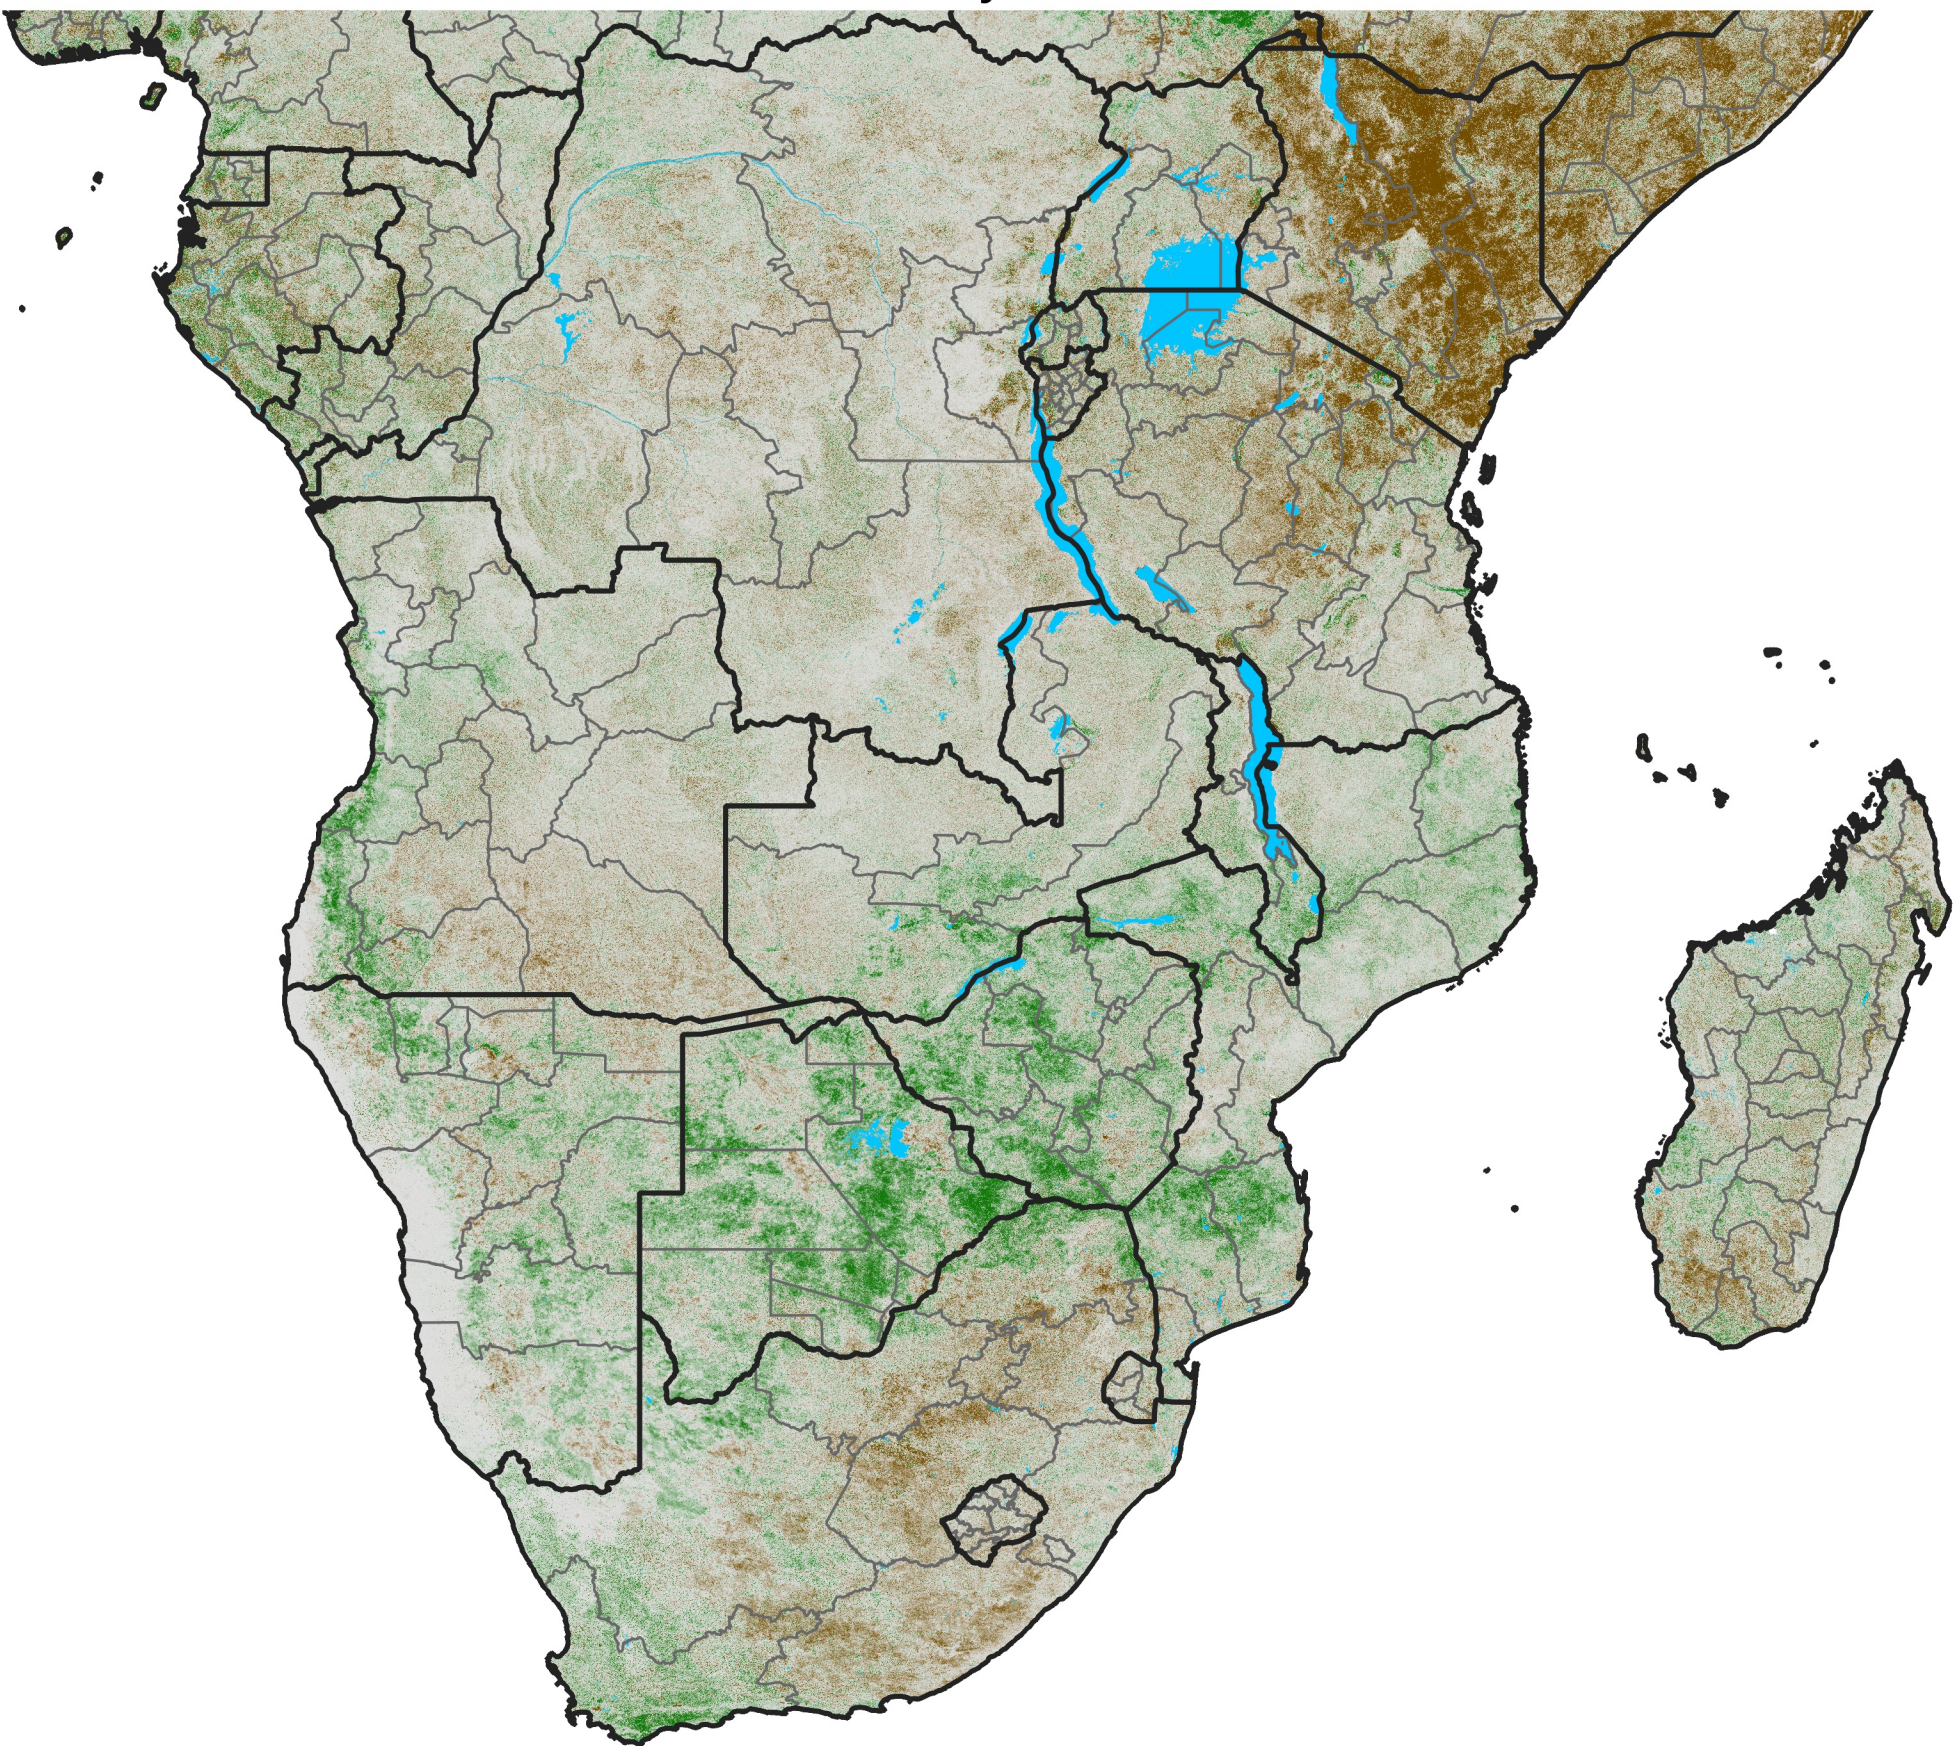

# Southern Africa

## NDVI Difference

2021 minus 2020

Period 27 / May 06 - 15, 2021

### NDVI Difference

< -0.3   -0.2   -0.1   -0.05   0.05   0.1   0.2   > 0.3

Negative

No Difference

Positive