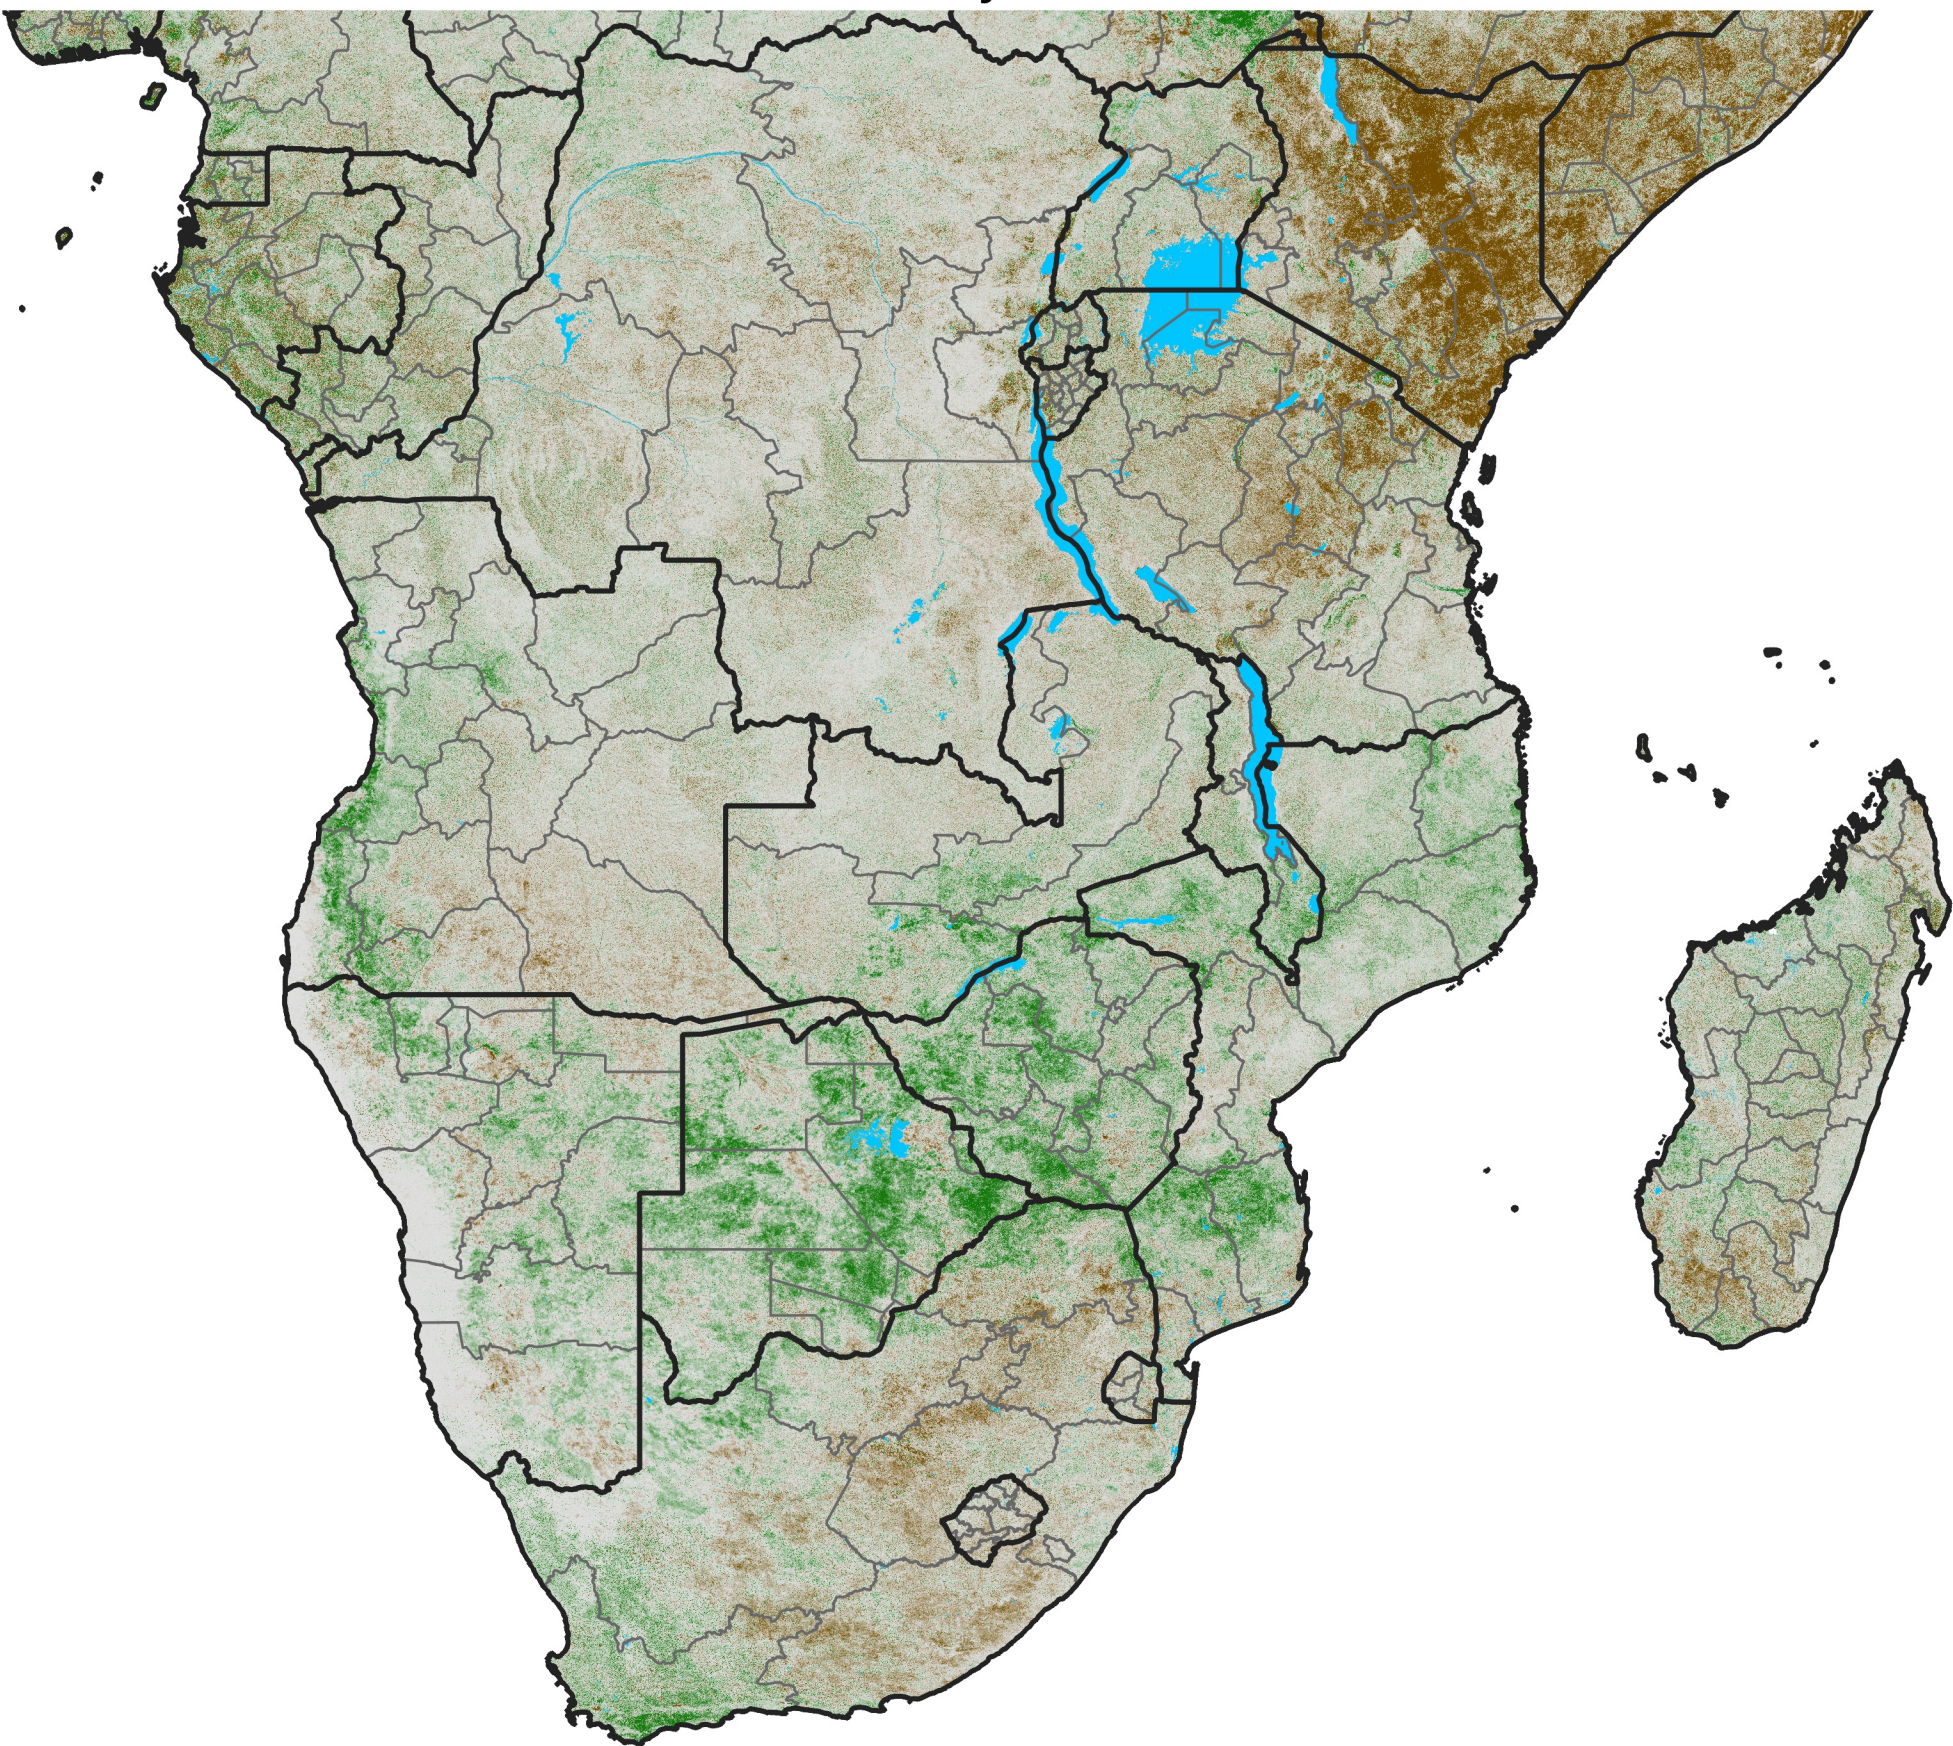

Southern Africa

NDVI Difference

2021 minus 2020

Period 28 / May 11 - 20, 2021

NDVI Difference

< -0.3 -0.2 -0.1 -0.05 0.05 0.1 0.2 >0.3

Negative

No Difference