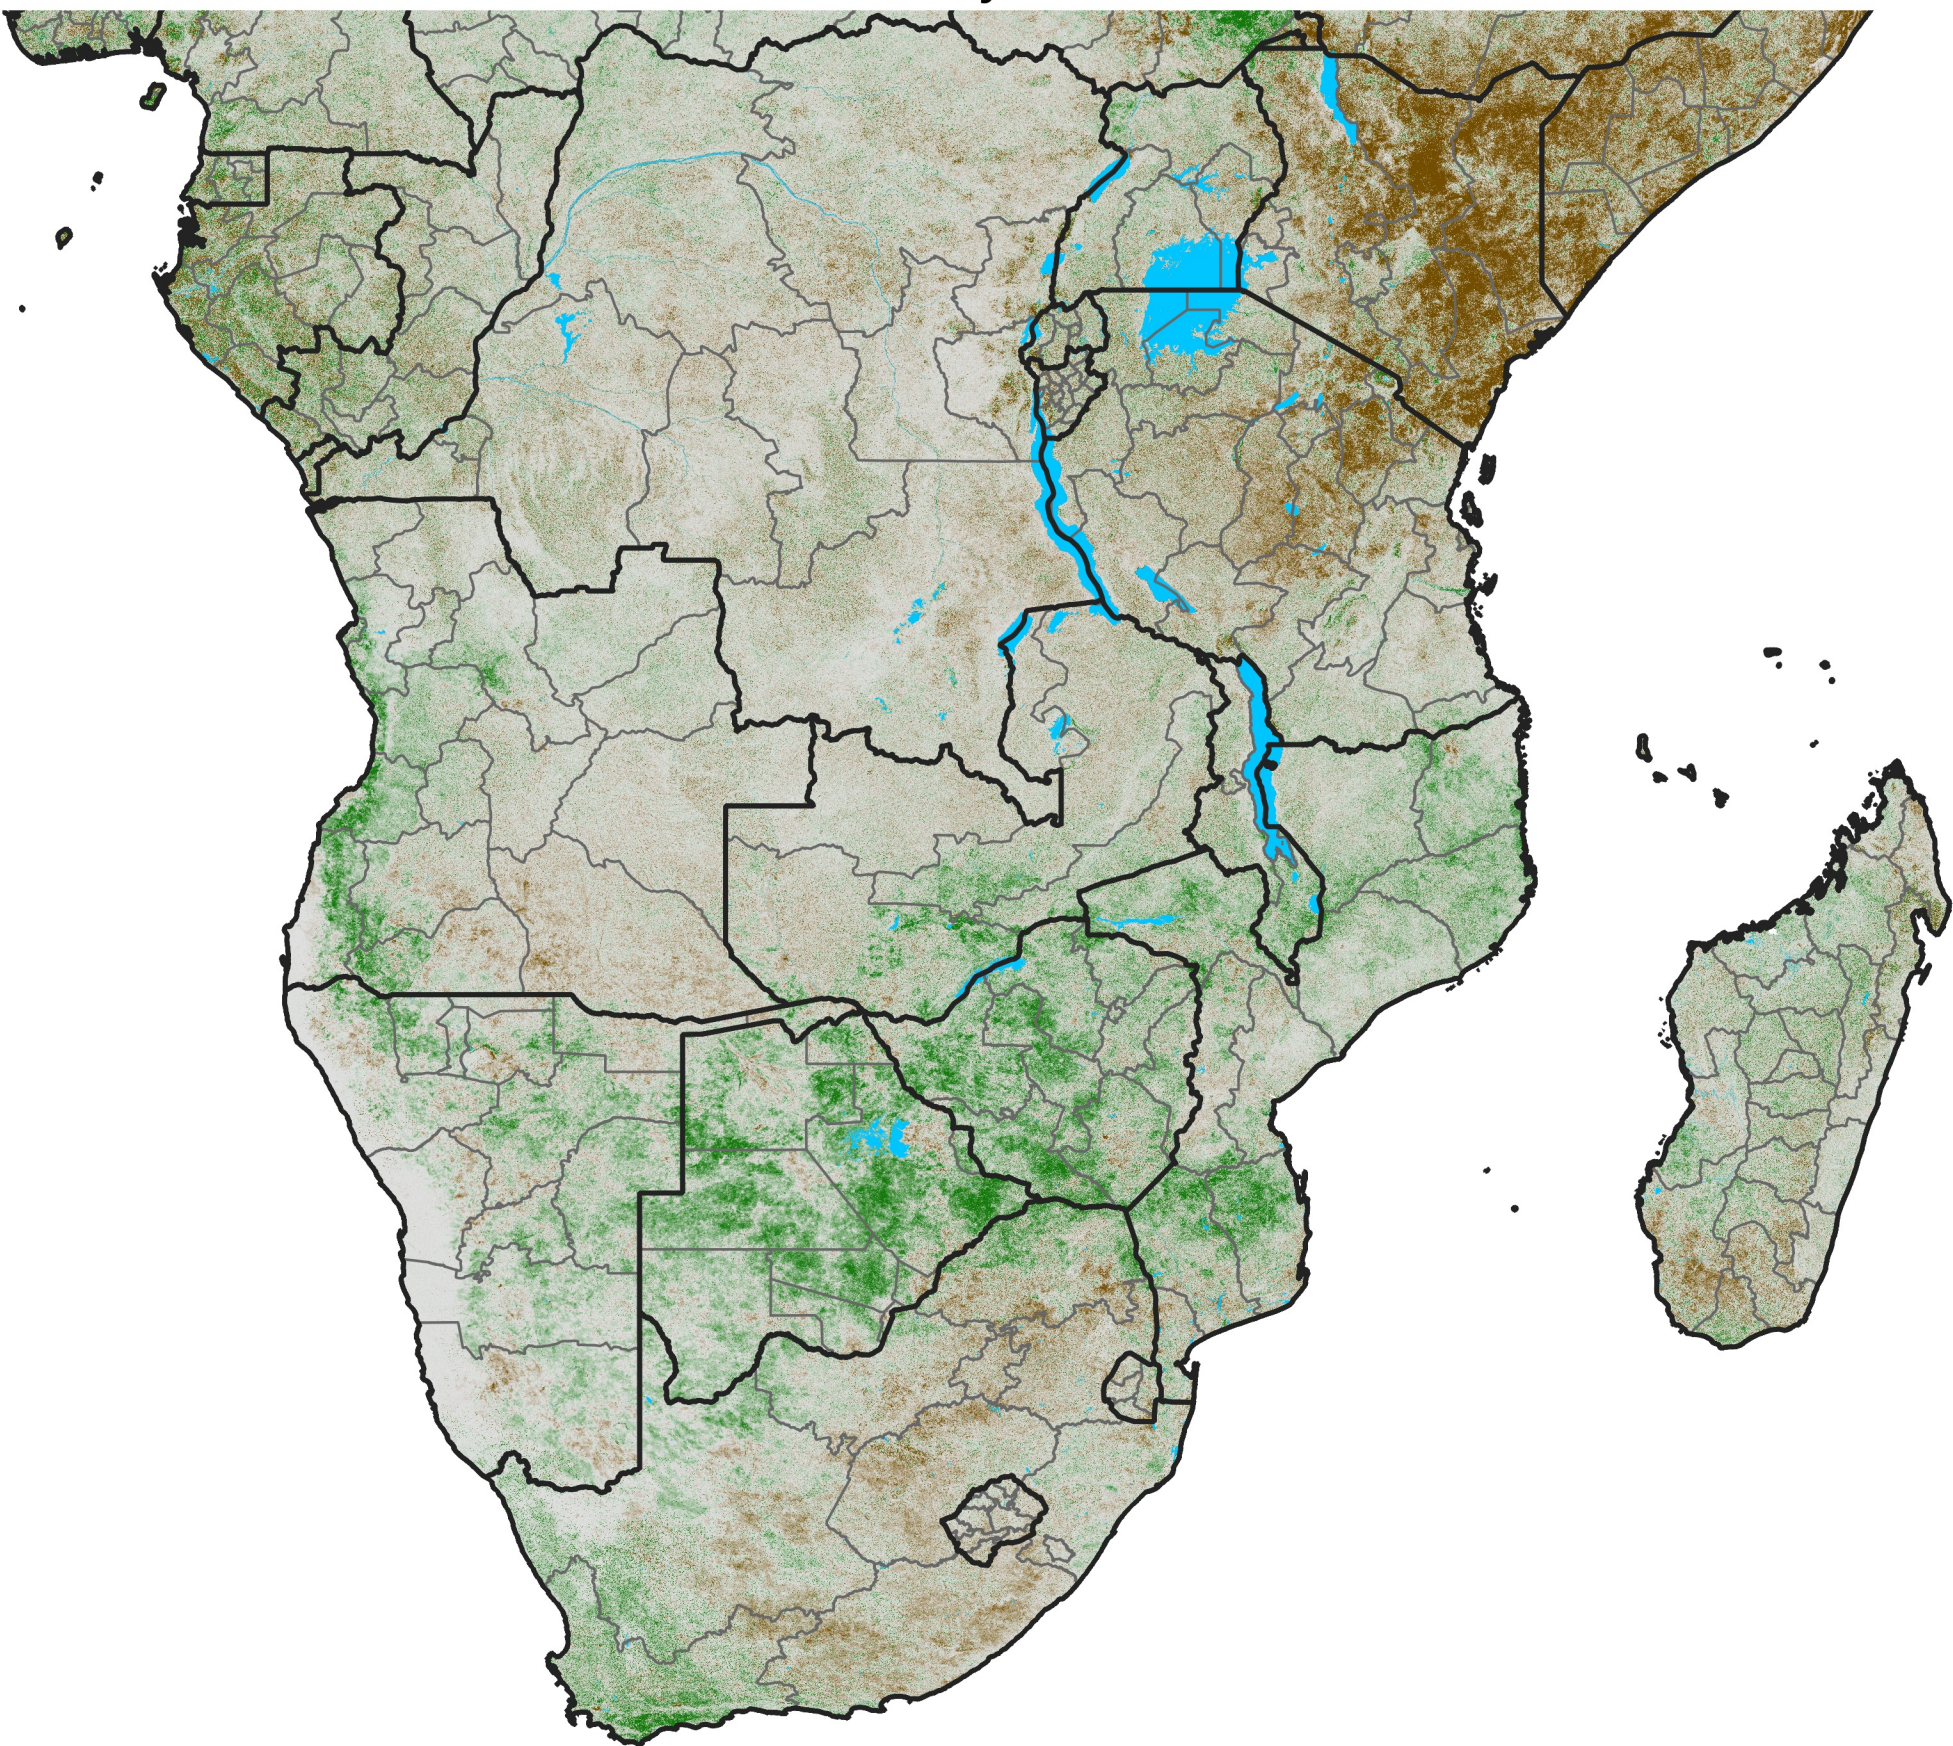

Southern Africa

NDVI Difference

2021 minus 2020

Period 29 / May 16 - 25, 2021

NDVI Difference

< -0.3 -0.2 -0.1 -0.05 0.05 0.1 0.2 > 0.3

Negative

No Difference