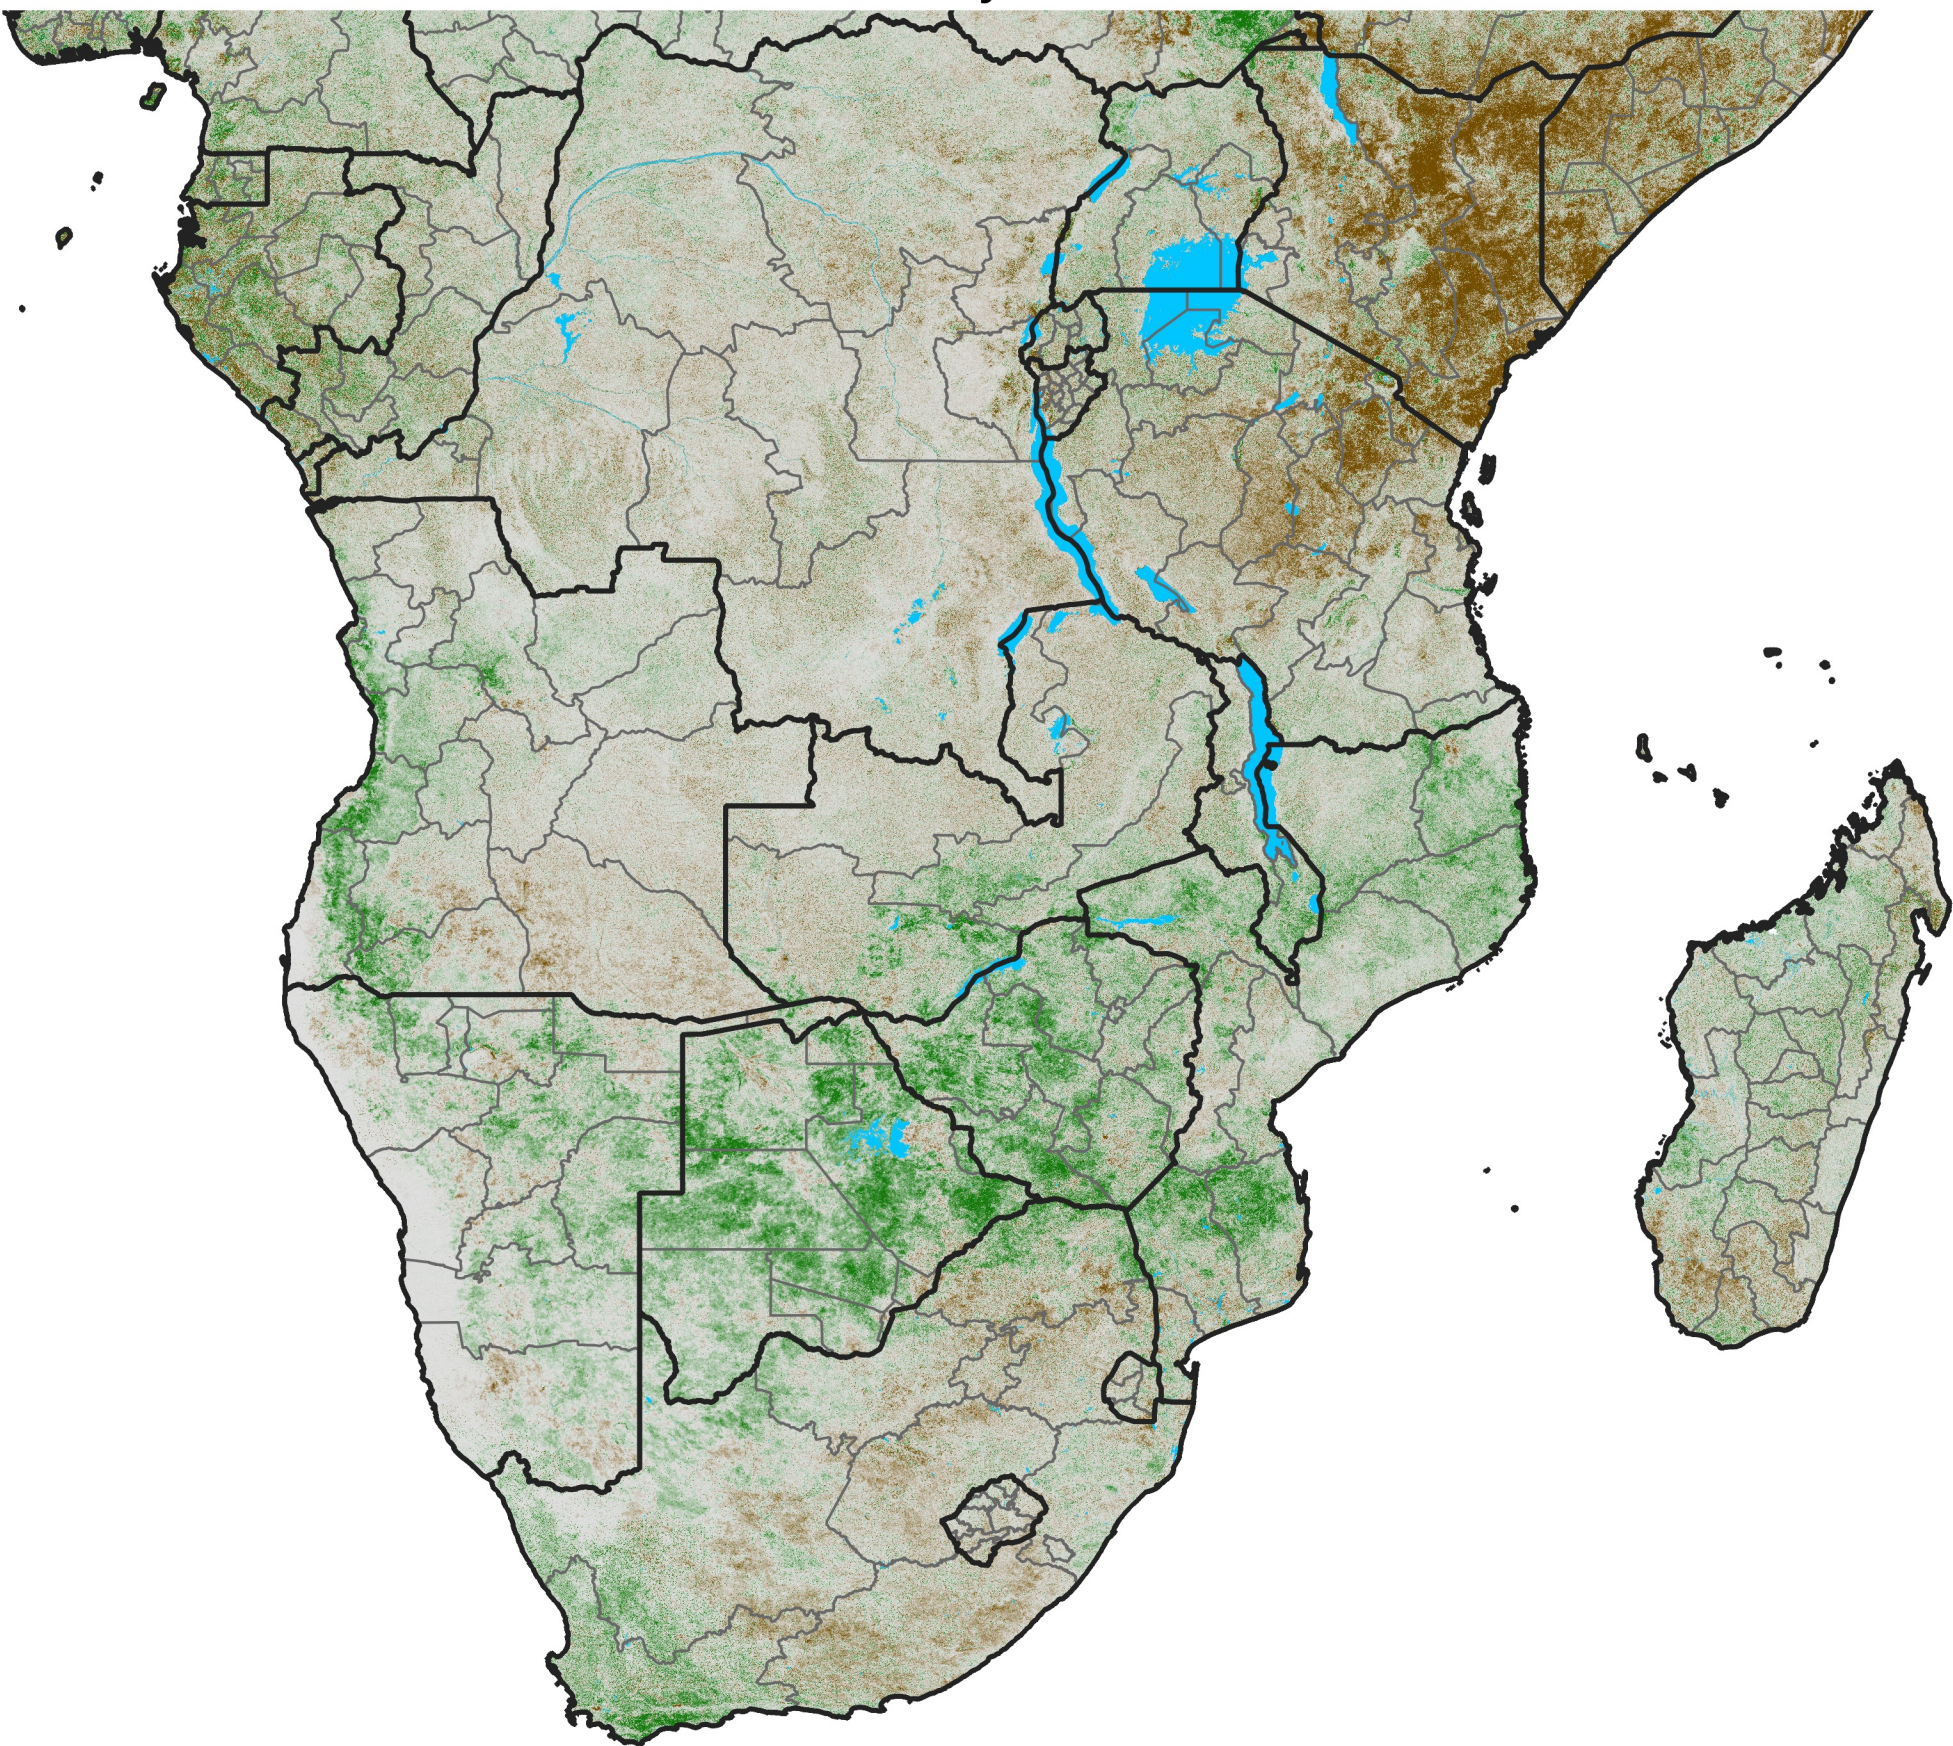

Southern Africa

NDVI Difference

2021 minus 2020

Period 30 / May 21 - 31, 2021

NDVI Difference

<math><-0.3</math> -0.2 -0.1 -0.05 0.05 0.1 0.2 >0.3

Negative

No Difference