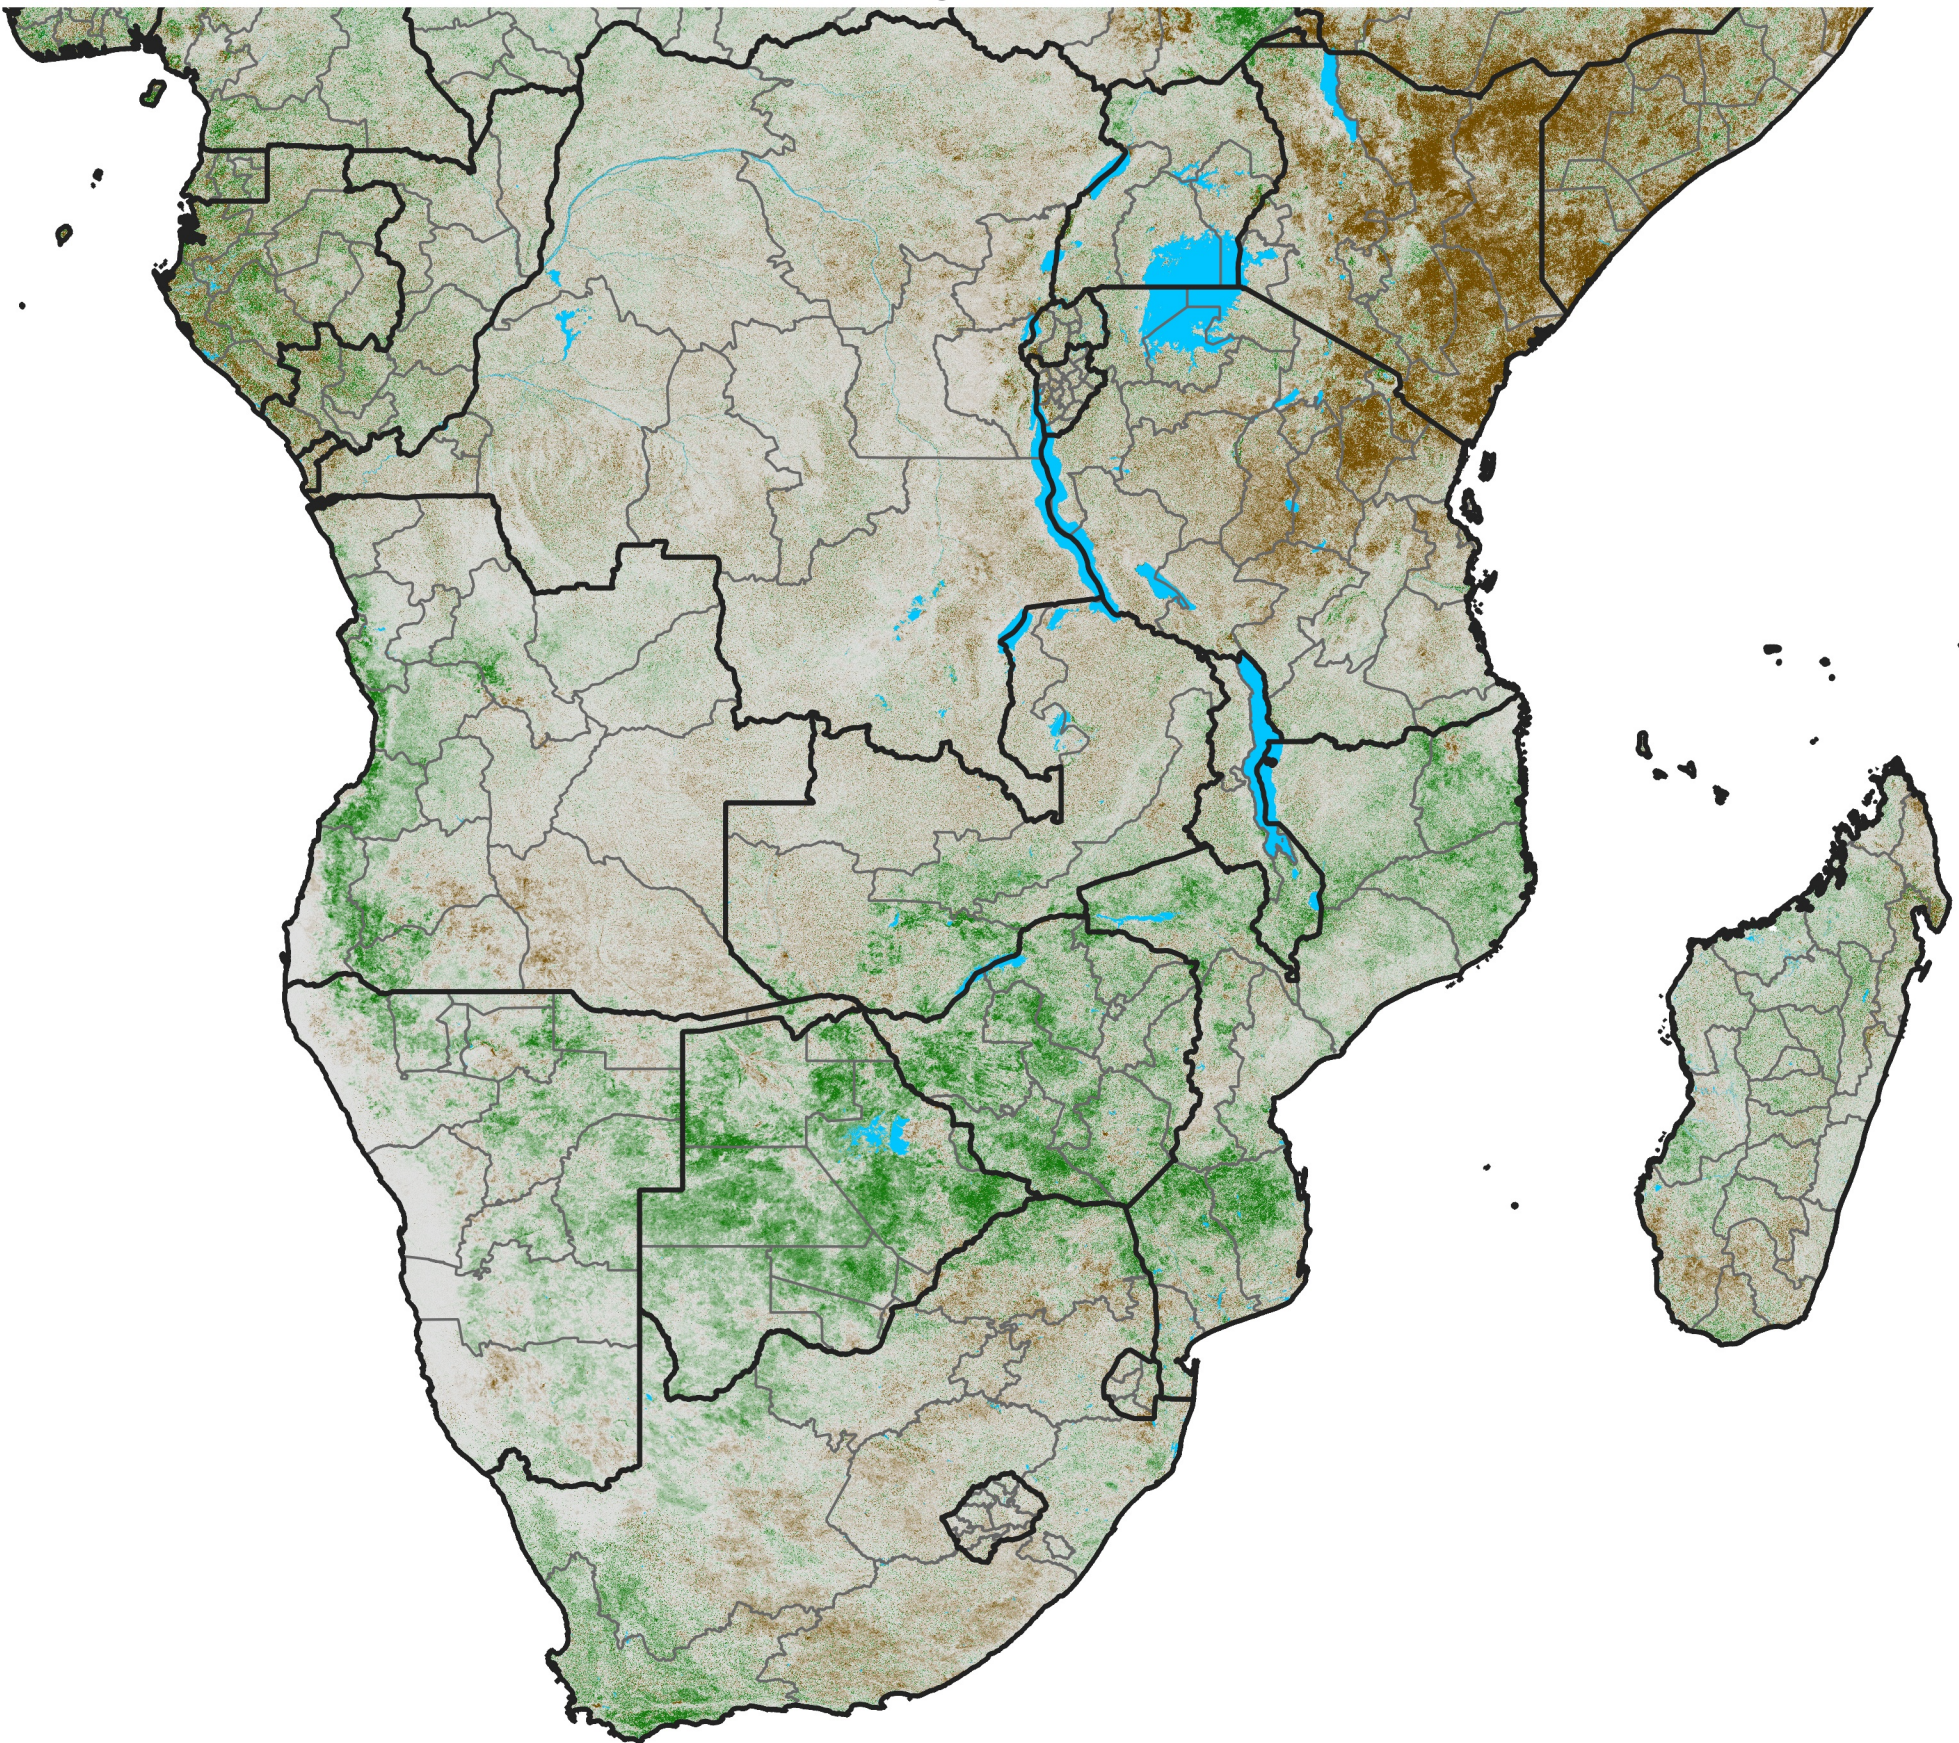

Southern Africa

NDVI Difference

2021 minus 2020

Period 31 / May 26 - Jun 05, 2021

NDVI Difference

< -0.3 -0.2 -0.1 -0.05 0.05 0.1 0.2 >0.3

Negative

No Difference