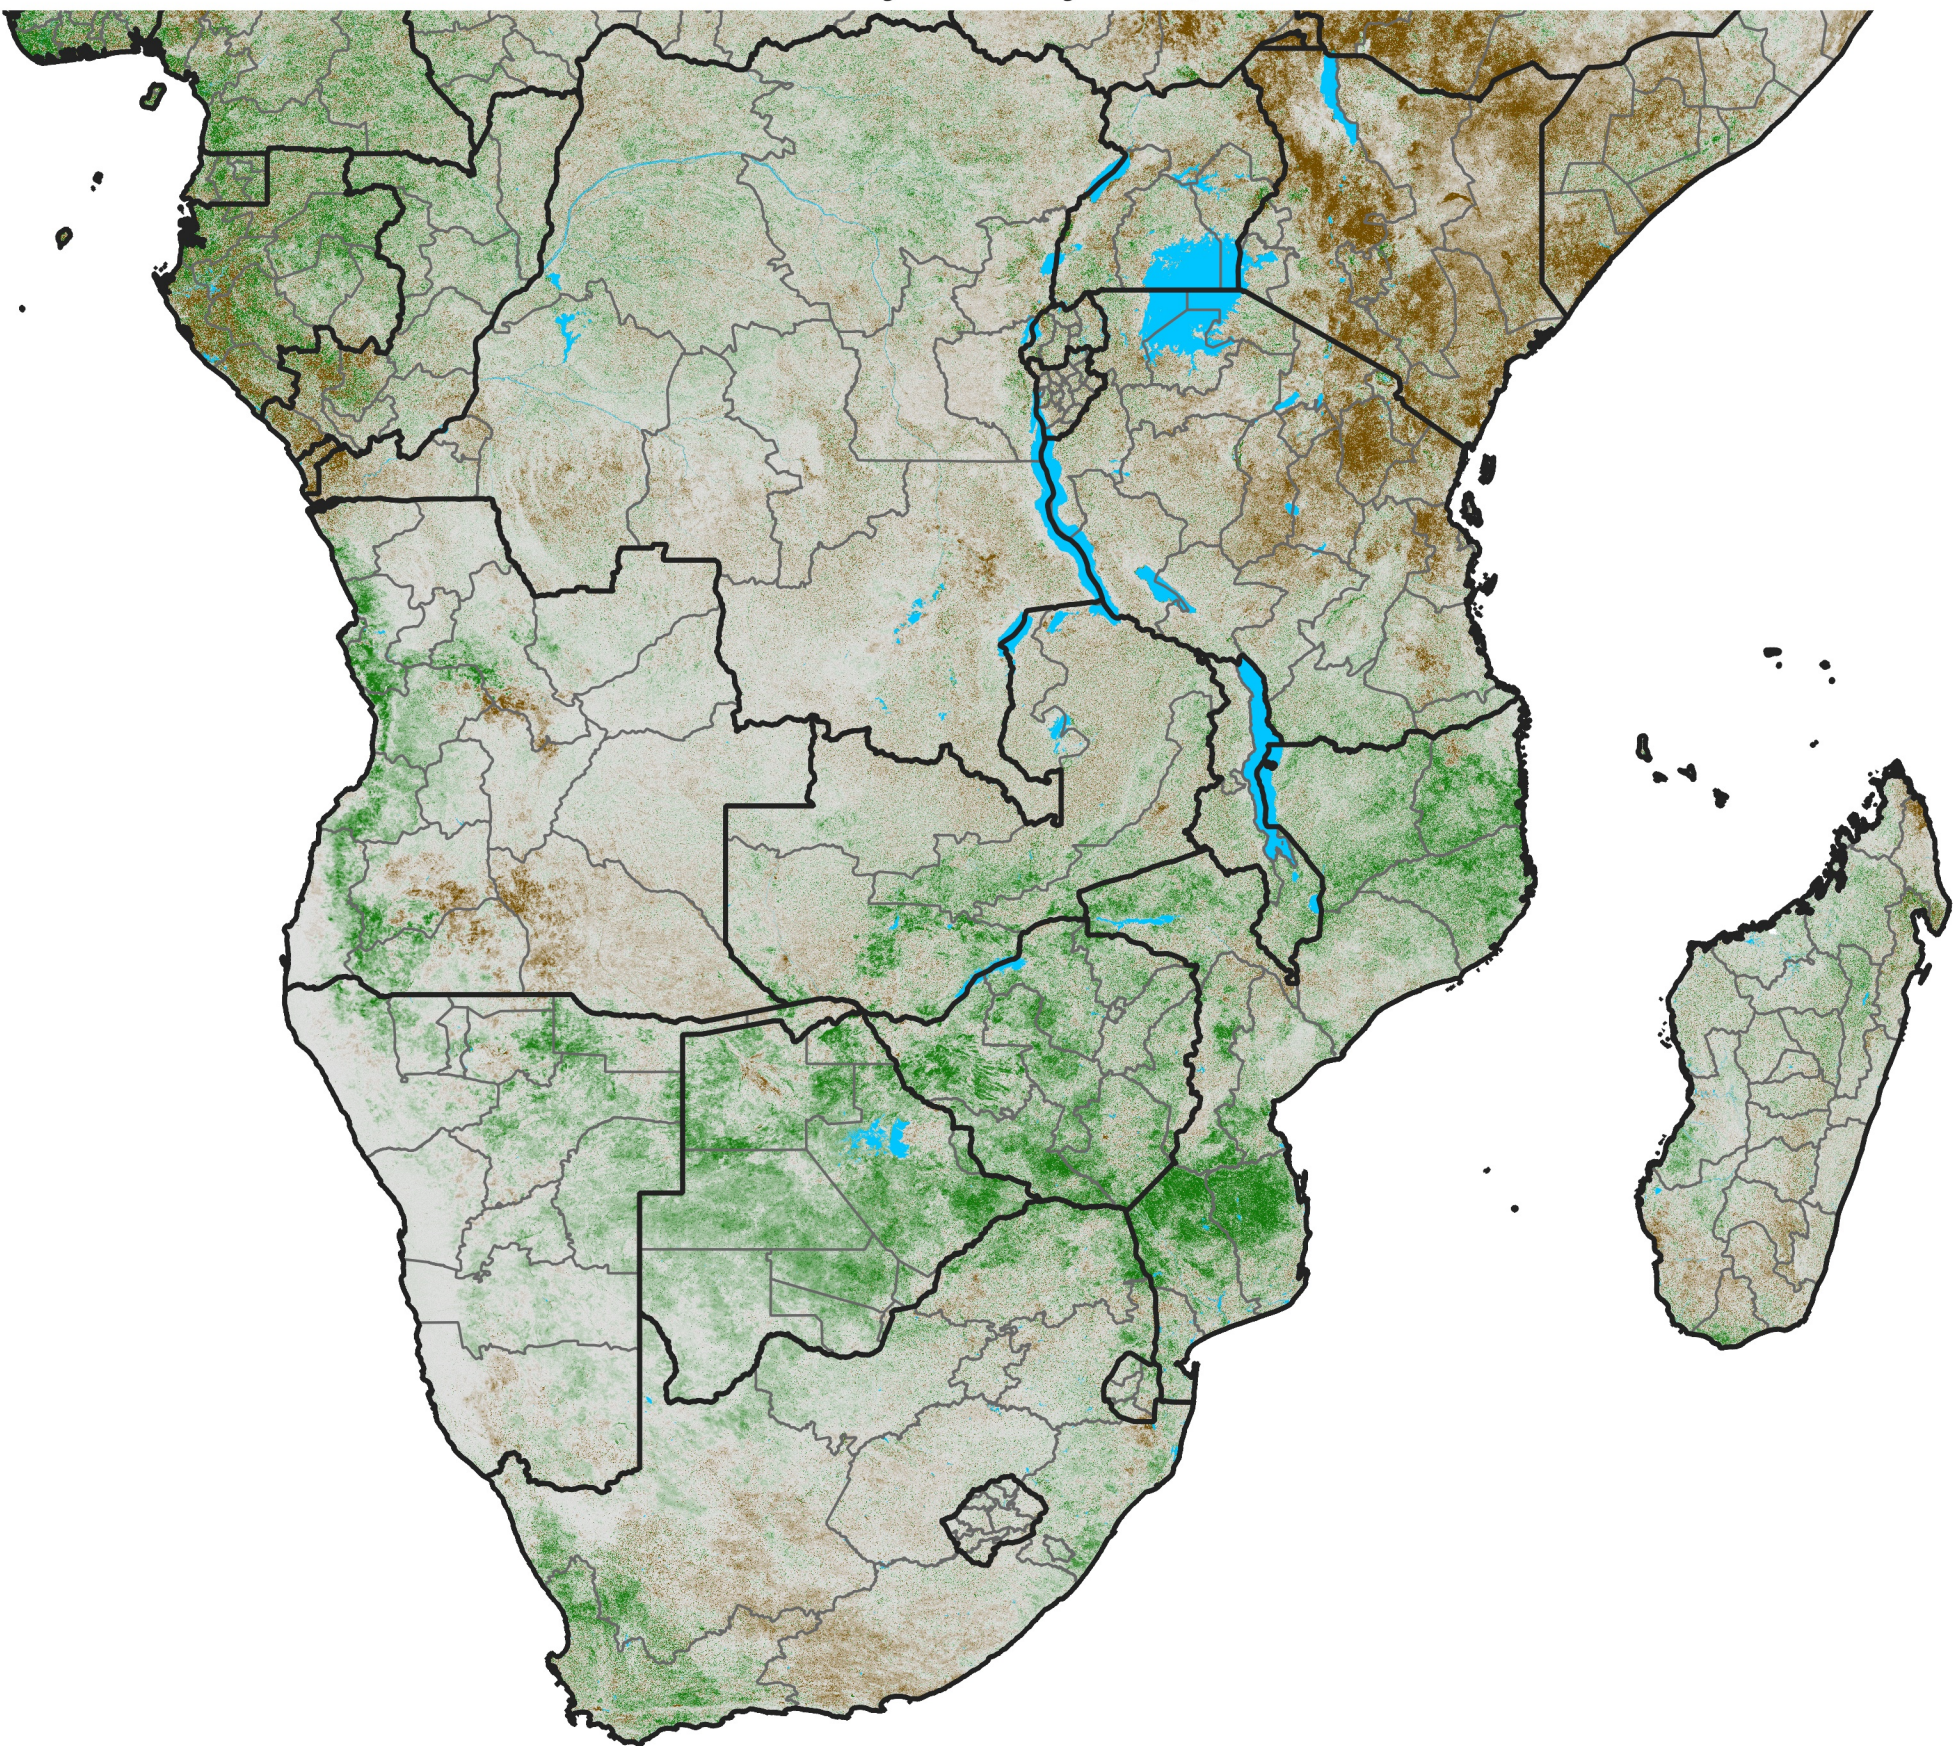

Southern Africa

NDVI Difference

2021 minus 2020

Period 37 / Jun 26 - Jul 05, 2021

NDVI Difference

< -0.3 -0.2 -0.1 -0.05 0.05 0.1 0.2 > 0.3

Negative

No Difference