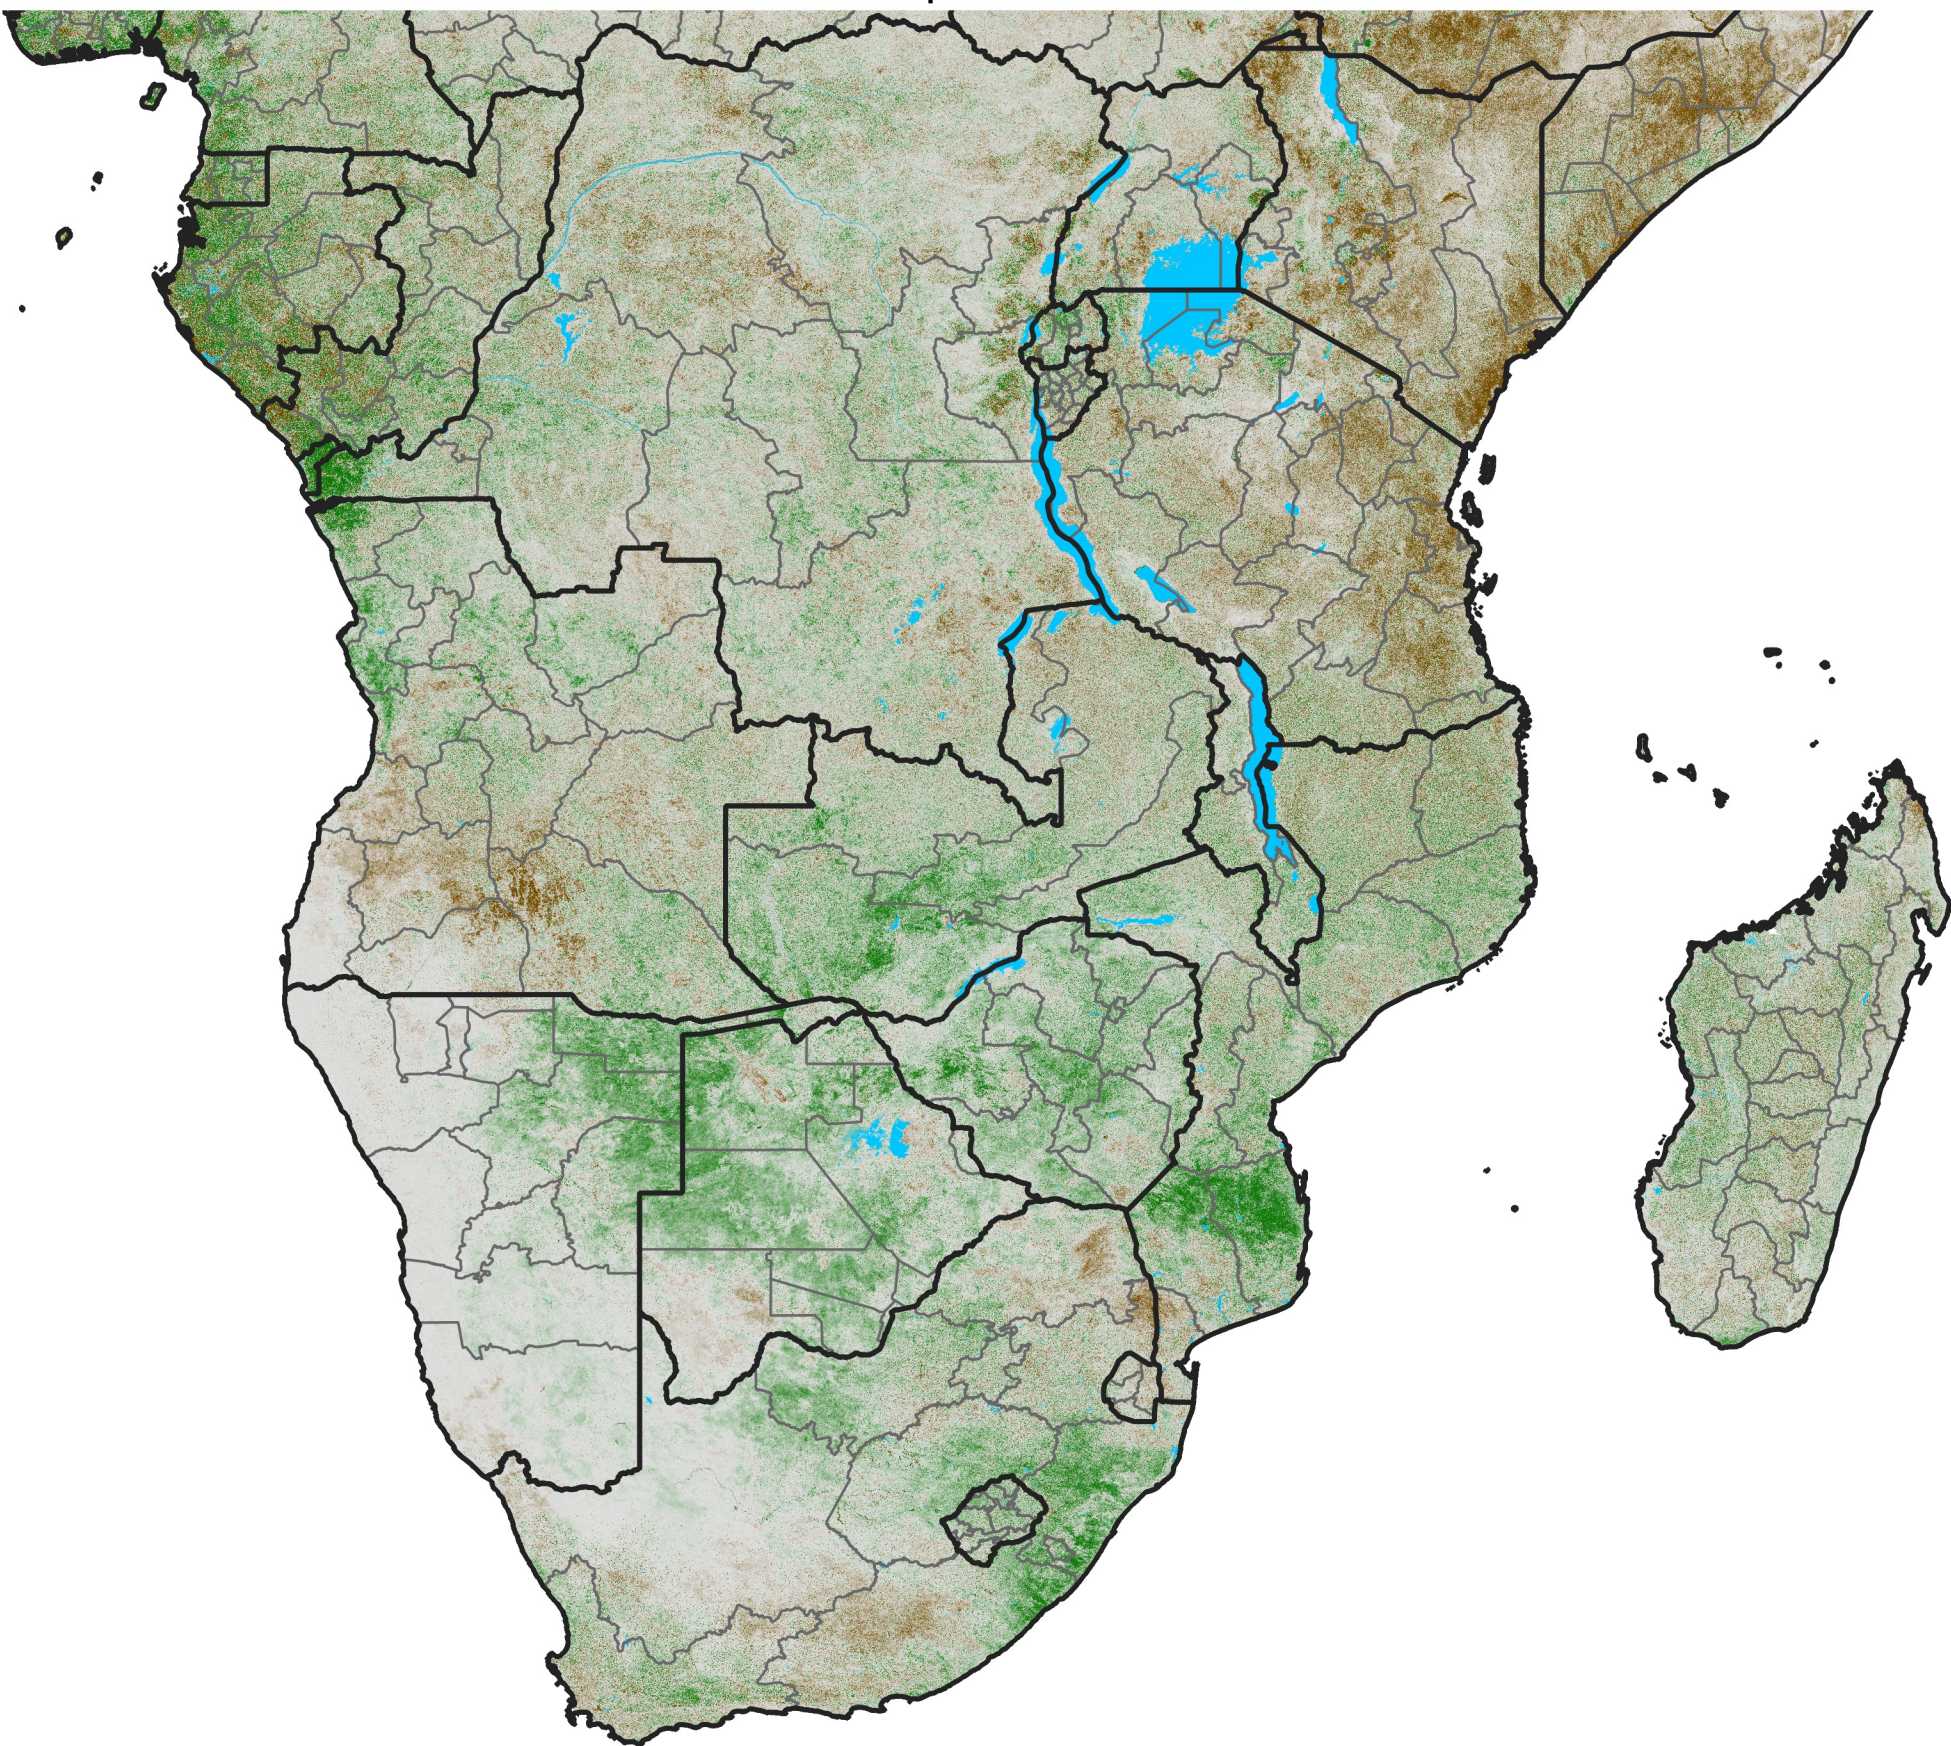

# Southern Africa

## NDVI Difference

2021 minus 2020

Period 55 / Sep 26 - Oct 05, 2021

### NDVI Difference

< -0.3   -0.2   -0.1   -0.05   0.05   0.1   0.2   >0.3

Negative

No Difference

Positive