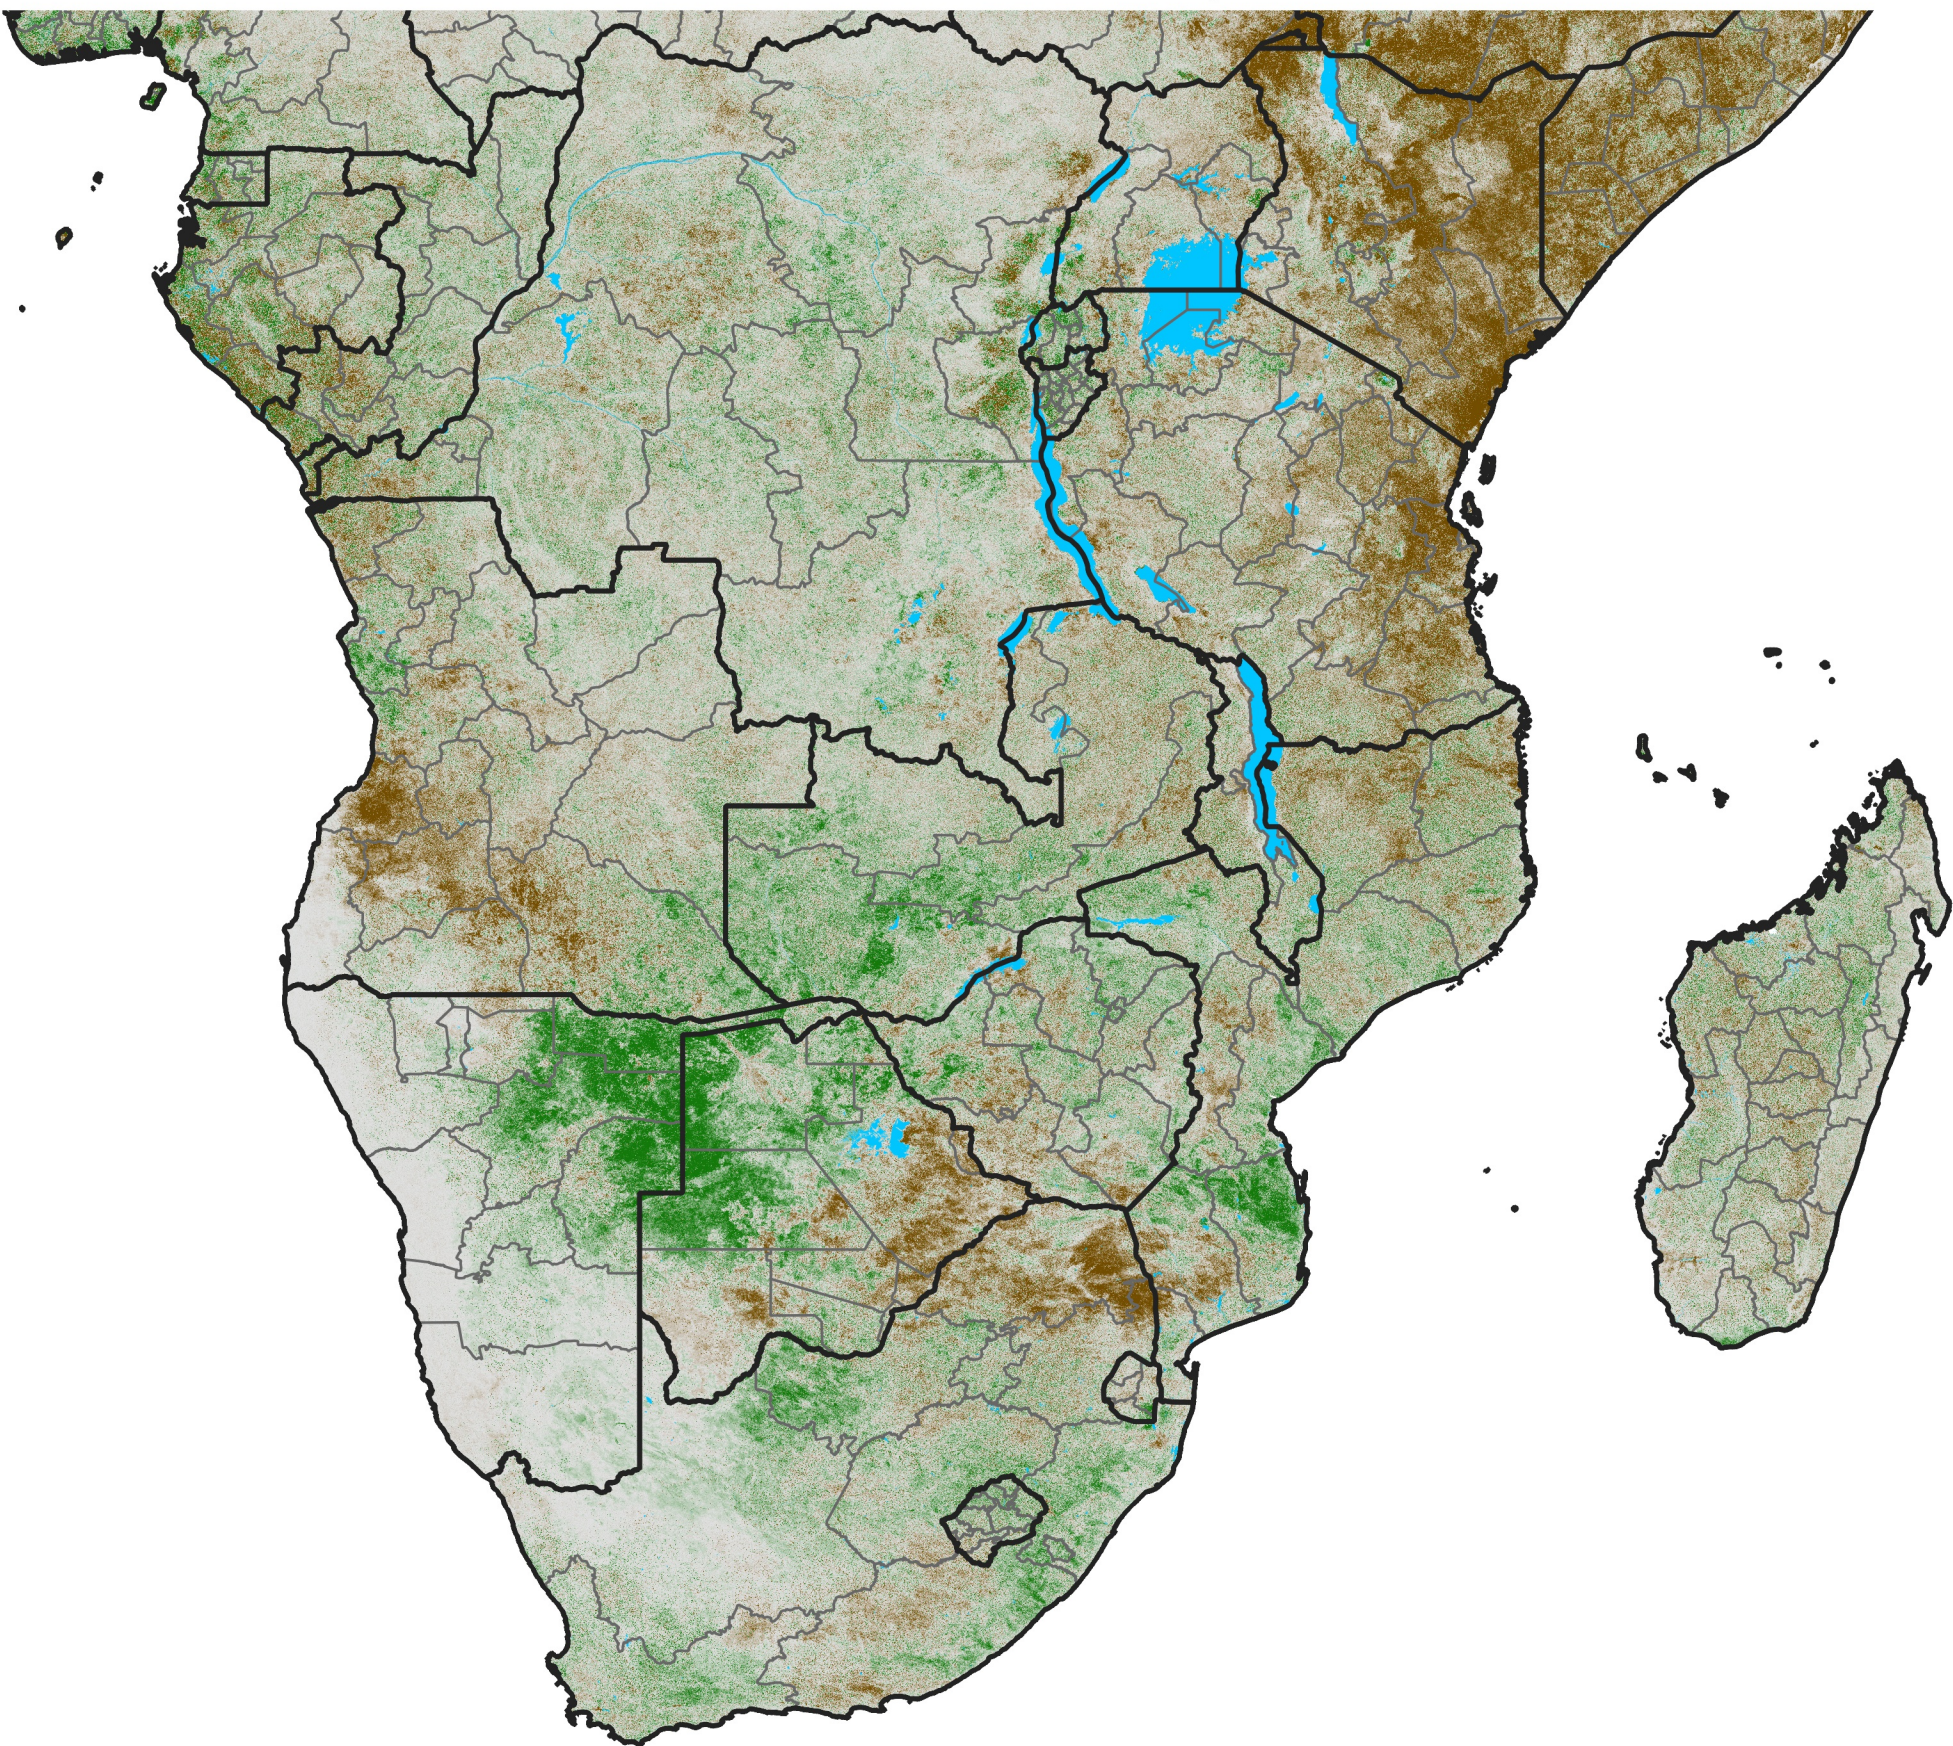

Southern Africa

NDVI Difference

2021 minus 2020

Period 61 / Oct 26 - Nov 05, 2021

NDVI Difference

< -0.3 -0.2 -0.1 -0.05 0.05 0.1 0.2 >0.3

Negative

No Difference