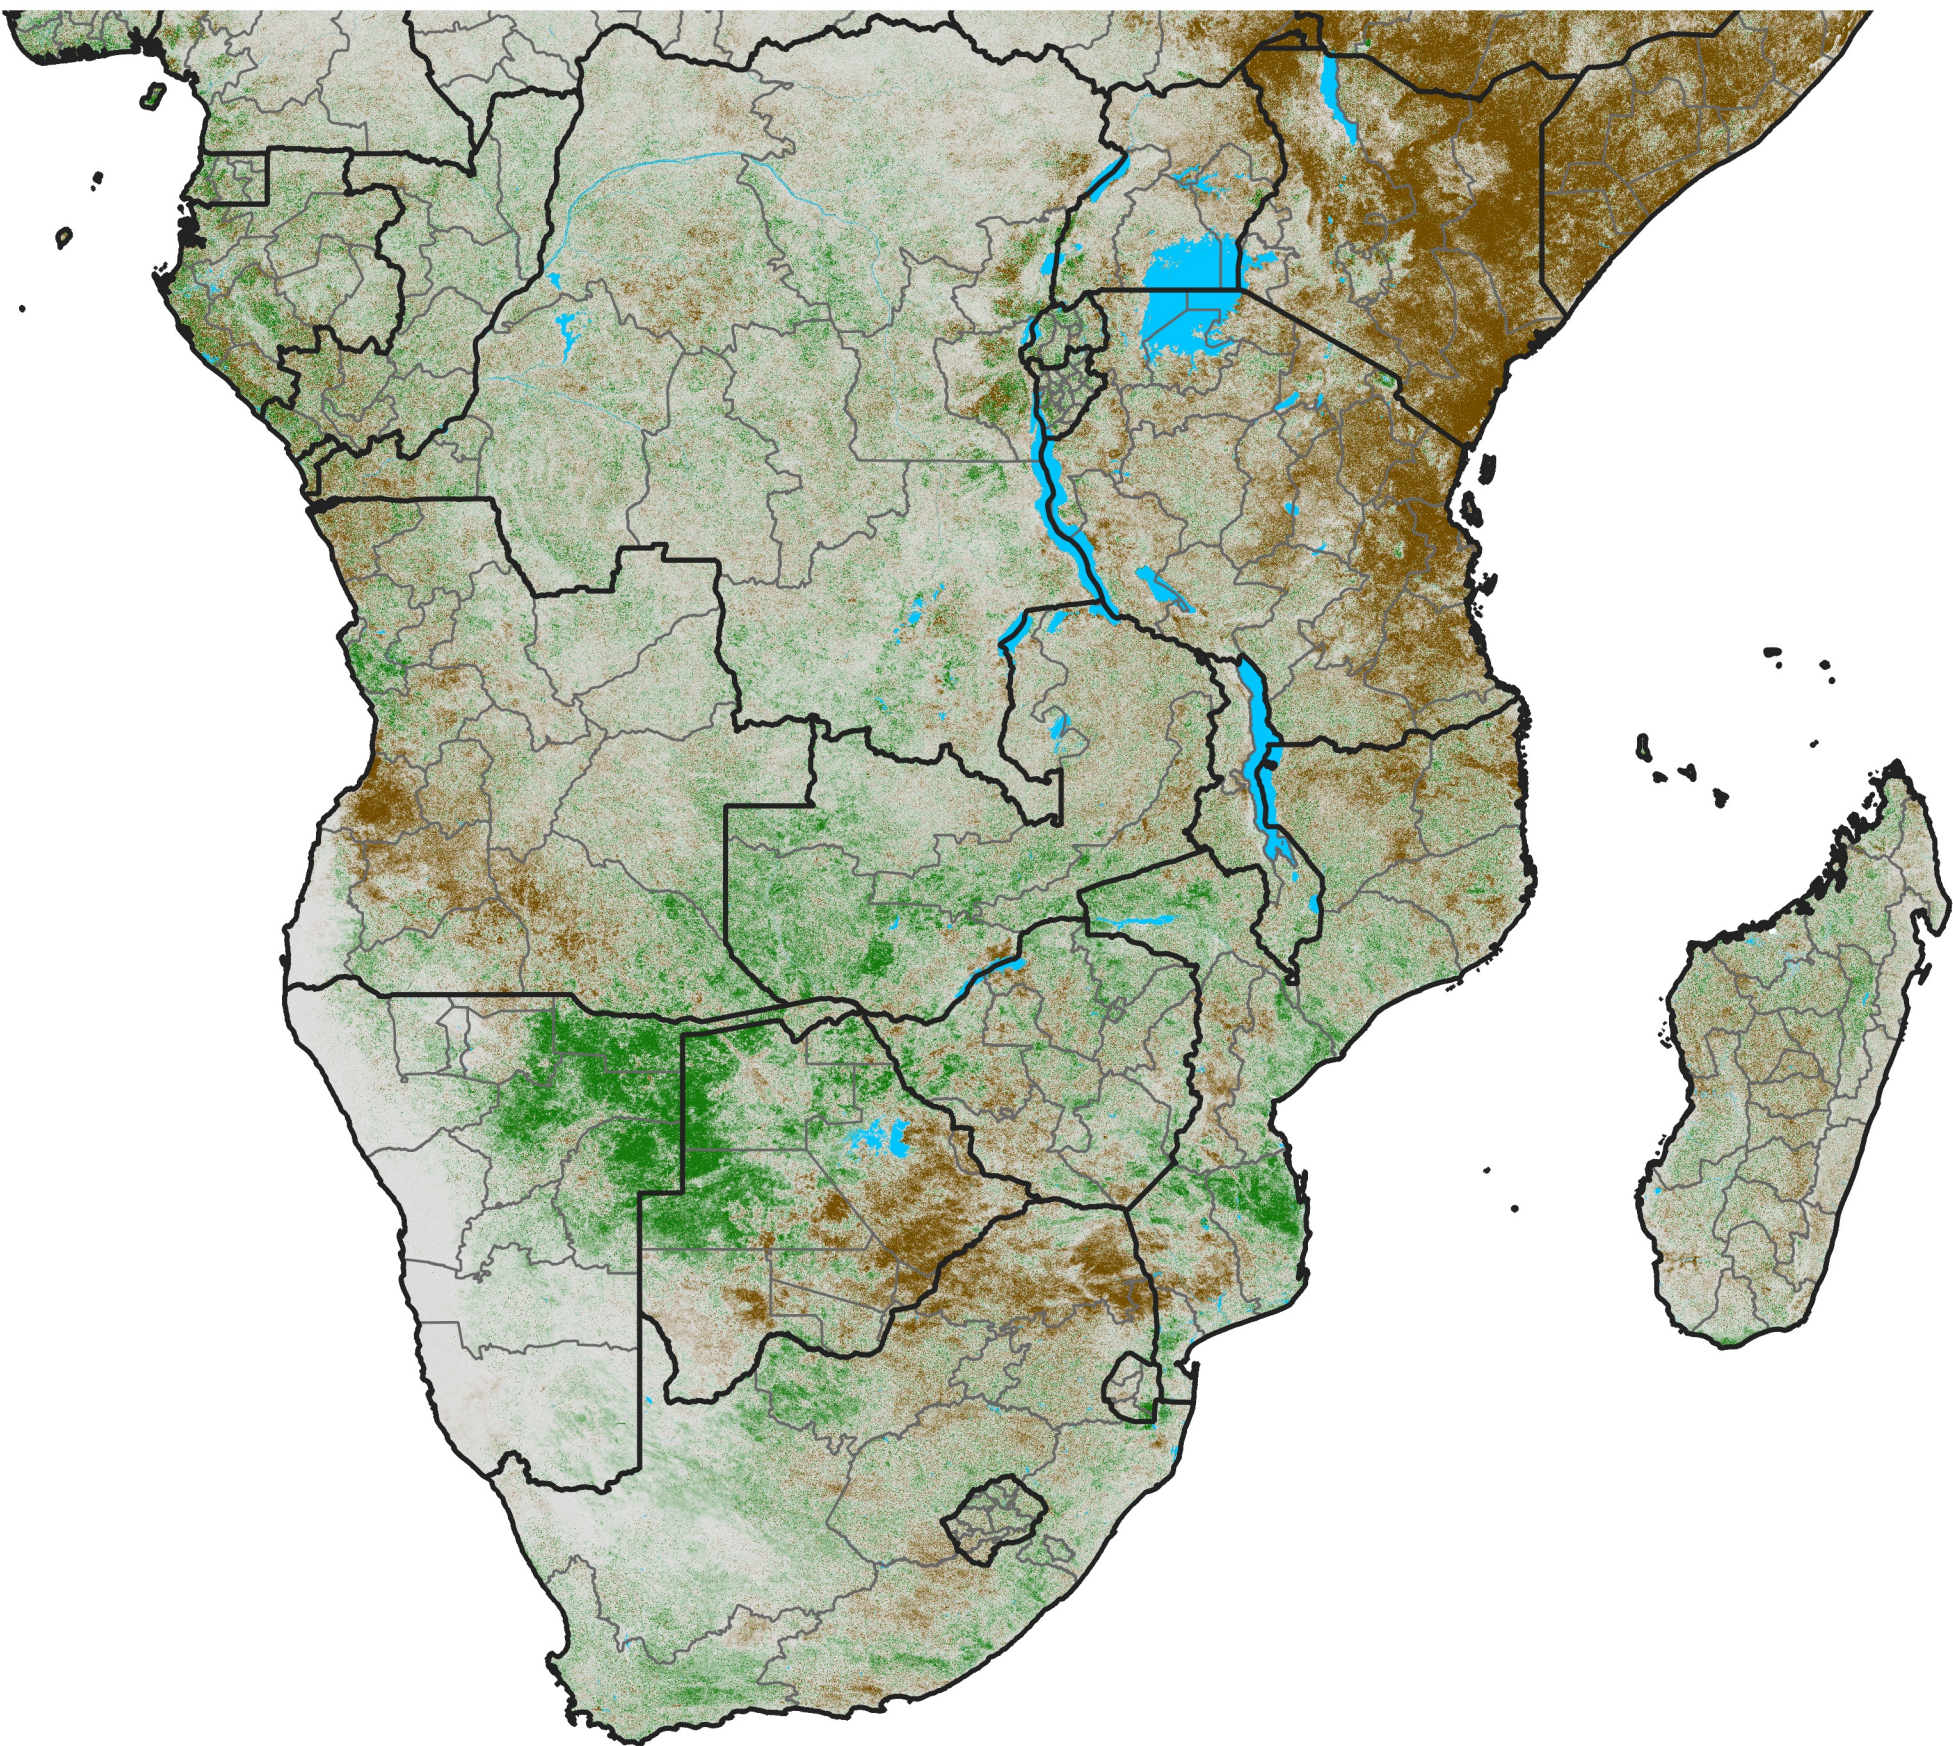

Southern Africa

NDVI Difference

2021 minus 2020

Period 63 / Nov 06 - 15, 2021

NDVI Difference

< -0.3 -0.2 -0.1 -0.05 0.05 0.1 0.2 >0.3

Negative

No Difference