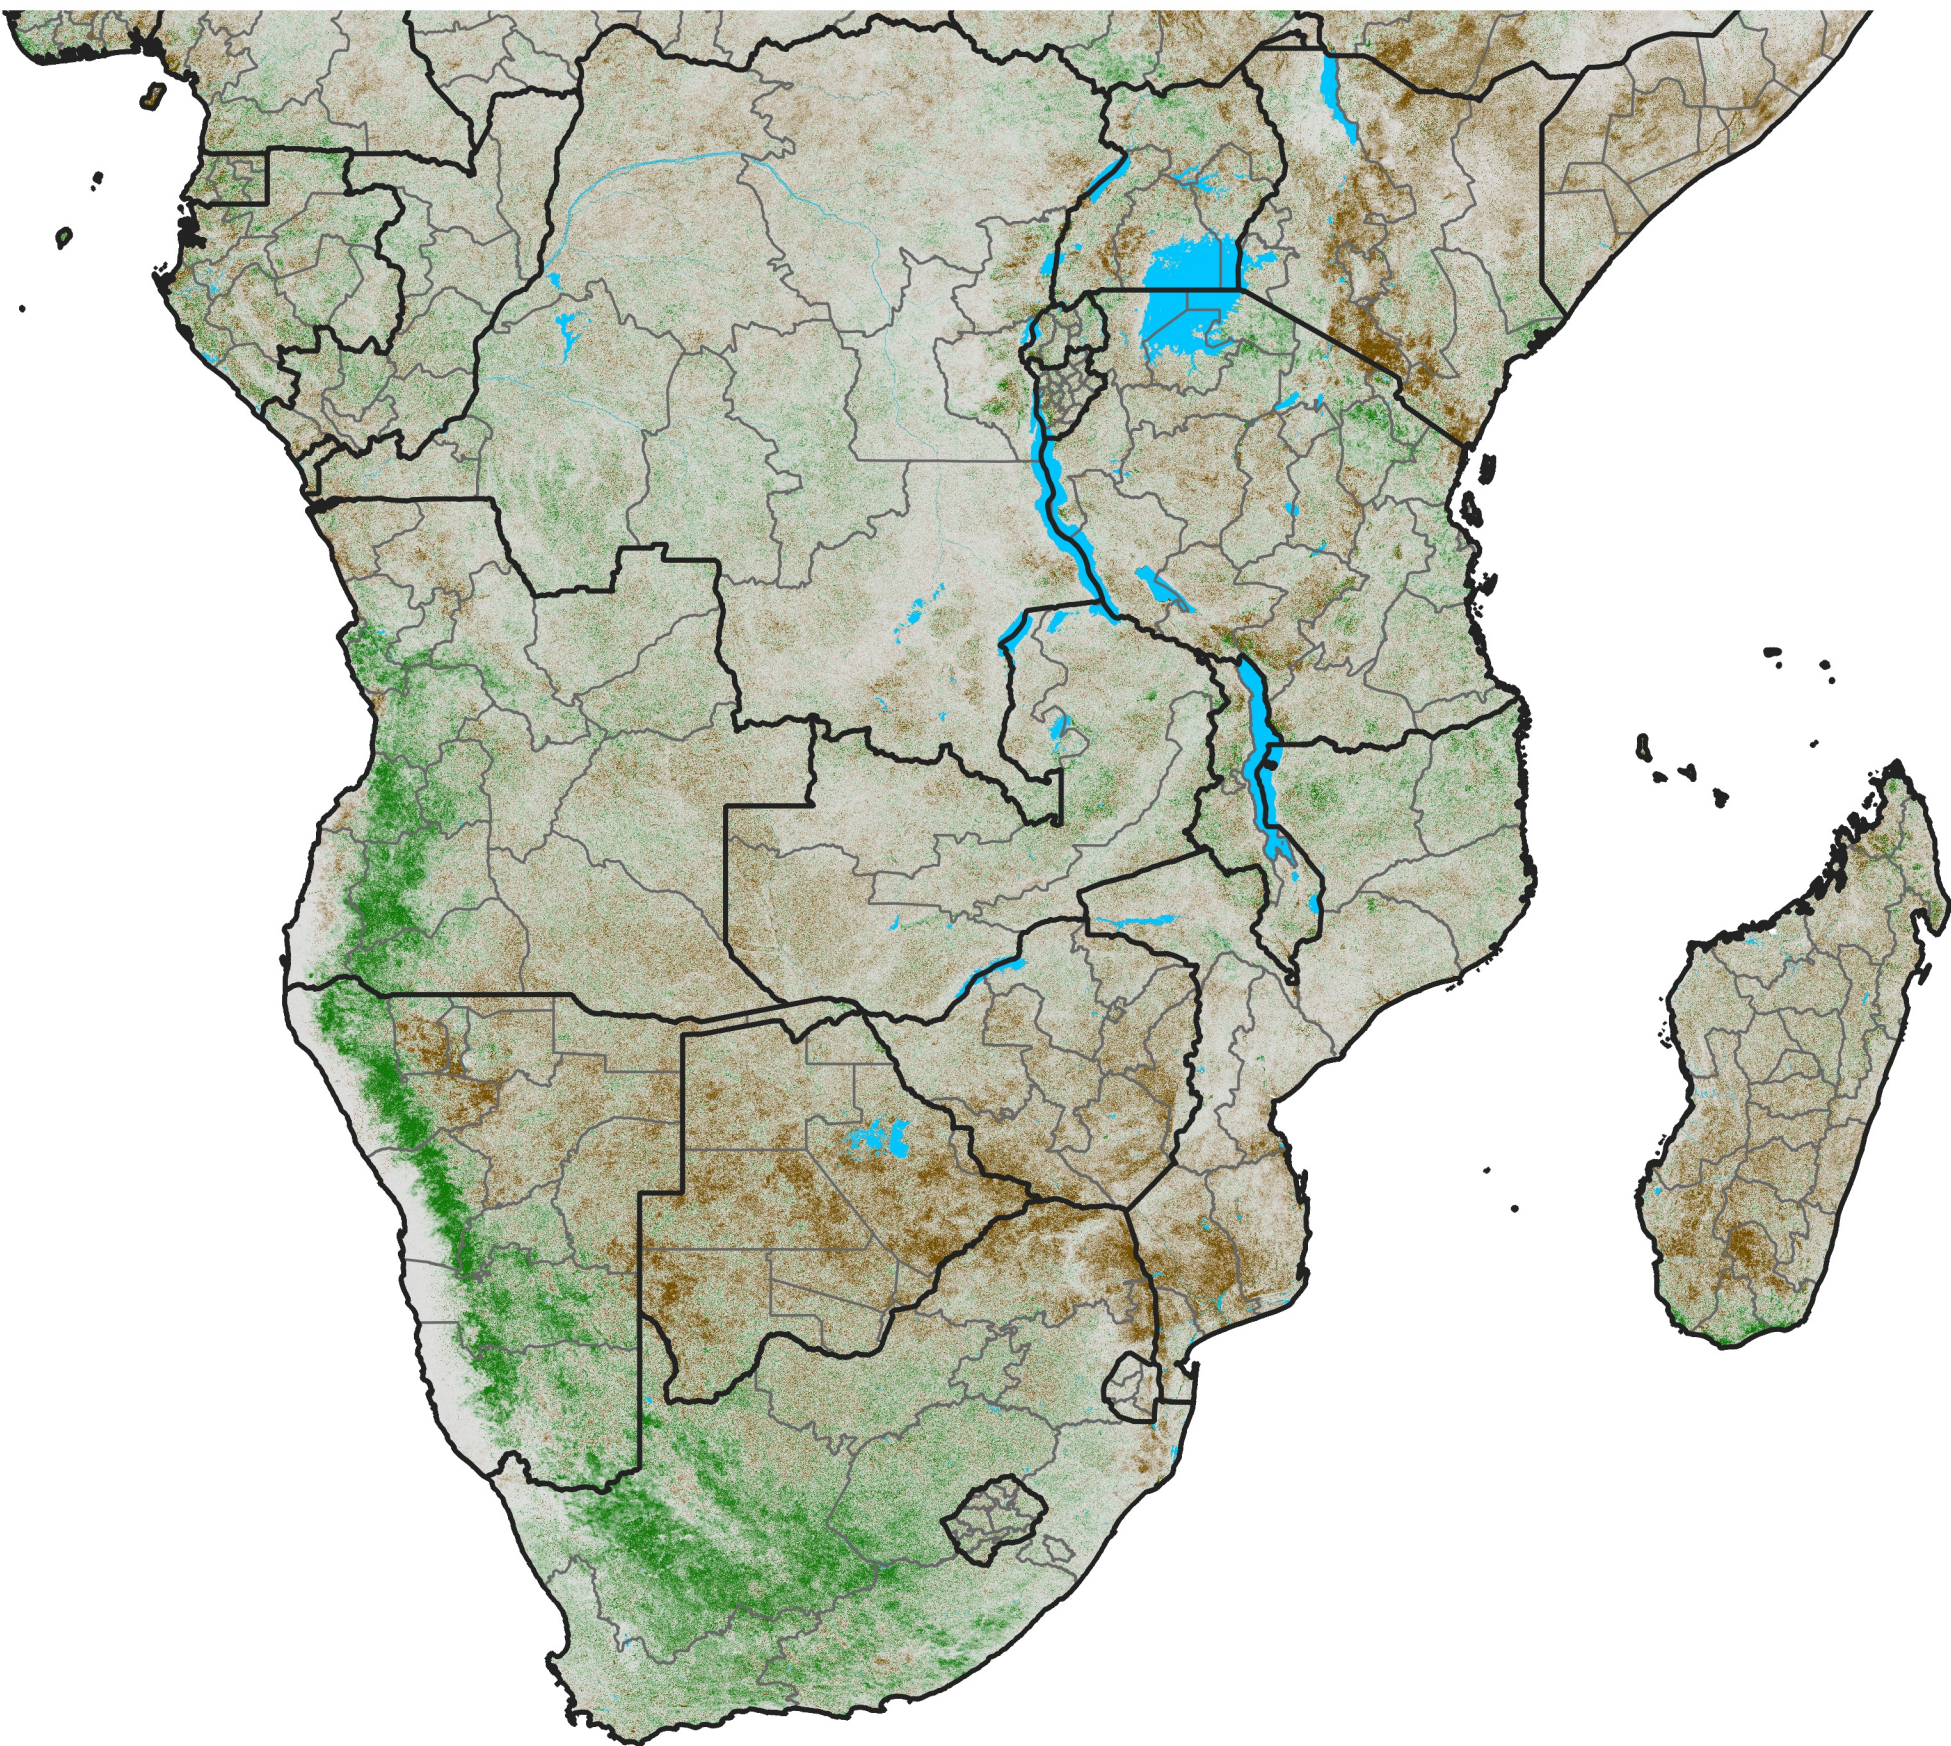

Southern Africa

NDVI Difference

2022 minus 2021

Period 16 / Mar 11 - 20, 2022

NDVI Difference

< -0.3 -0.2 -0.1 -0.05 0.05 0.1 0.2 >0.3

Negative

No Difference